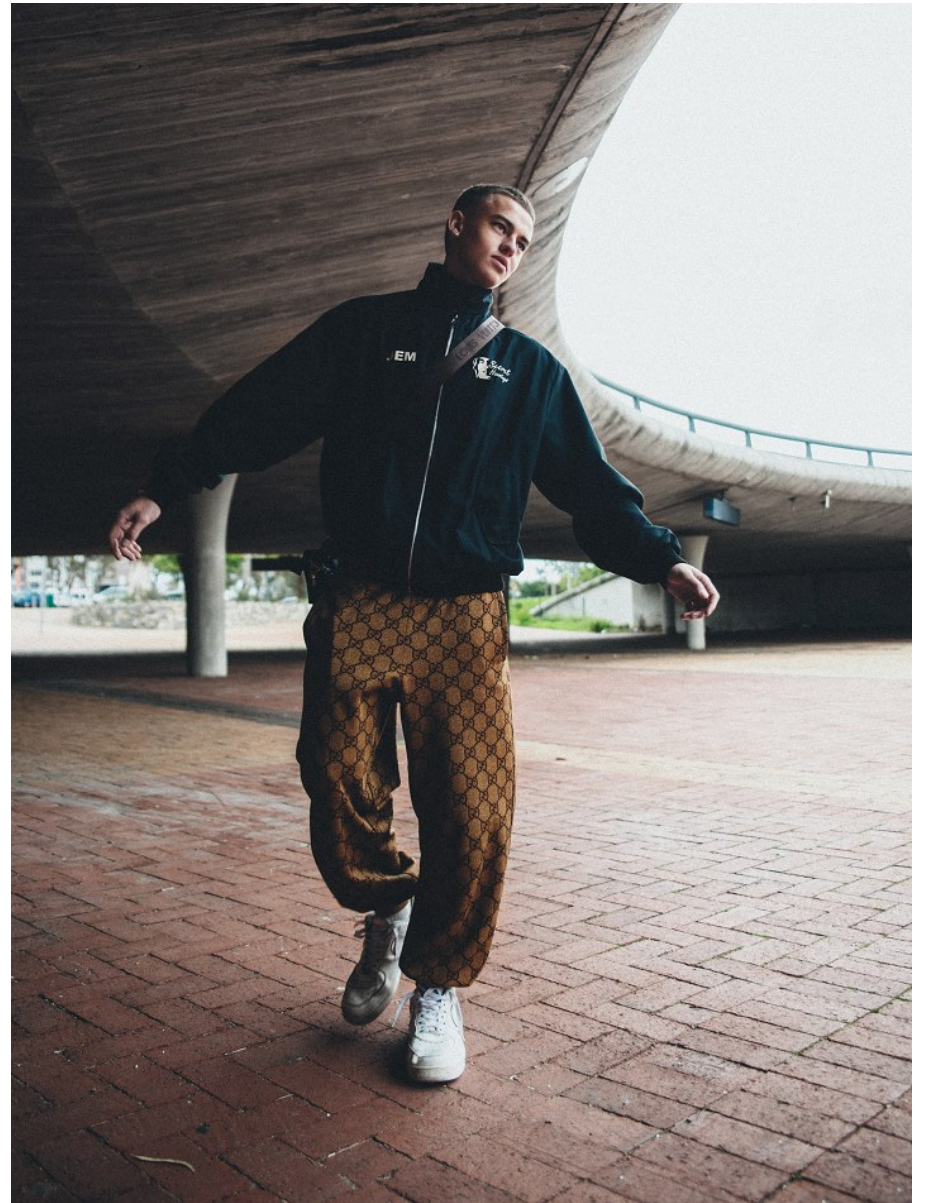

BOSS MODELS

CAPE TOWN

TRAVIS RAFT

Height: 179cm Chest: 88cm Waist: 70cm Suit: 35.5 R Shoe: 10 UK Hair: Blonde Eyes: Blue