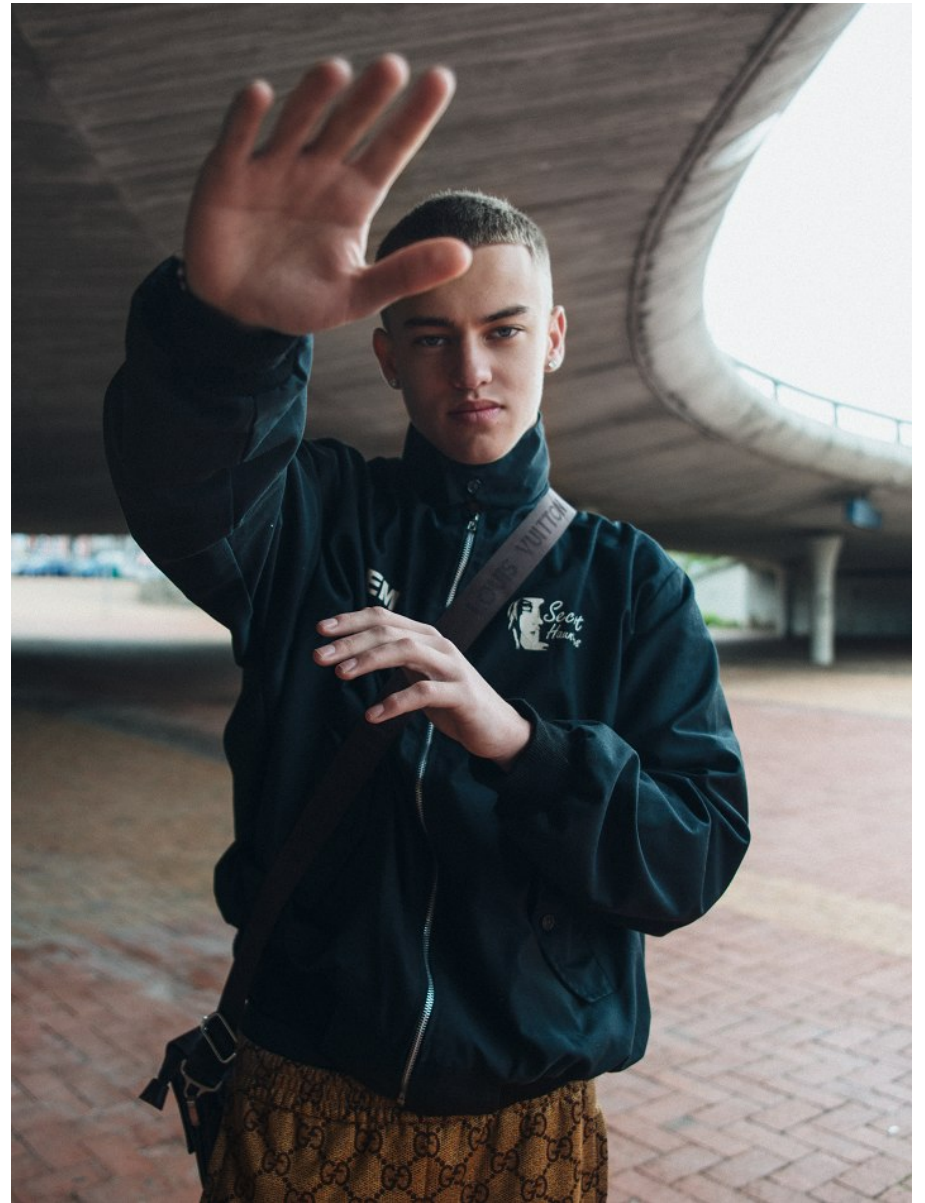

BOSS MODELS

CAPE TOWN

Height: 179cm Chest: 88cm Waist: 70cm Suit: 35.5 R Shoe: 10 UK Hair: Blonde Eyes: Blue