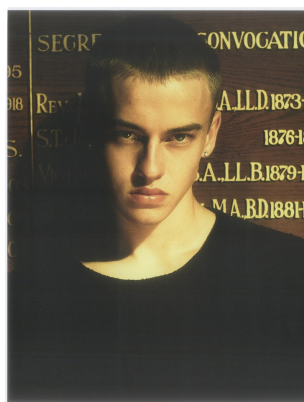

# BOSS MODELS

CAPE TOWN

## TRAVIS RAFT

Height: 179cm Chest: 87cm Waist: 67cm Suit: 35.5 R Shoe: 10 UK Hair: Blonde Eyes: Blue