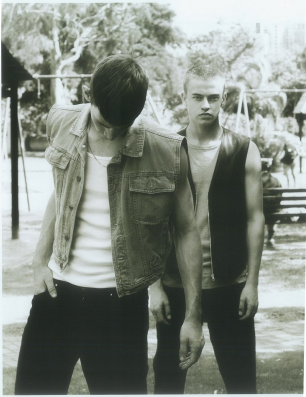

BOSS MODELS

CAPE TOWN

TRAVIS RAFT

Height: 179cm Chest: 88cm Waist: 70cm Suit: 35.5 R Shoe: 10 UK Hair: Blonde Eyes: Blue

BOSS MODELS

CAPE TOWN

TRAVIS RAFT

Height: 179cm Chest: 88cm Waist: 70cm Suit: 35.5 R Shoe: 10 UK Hair: Blonde Eyes: Blue