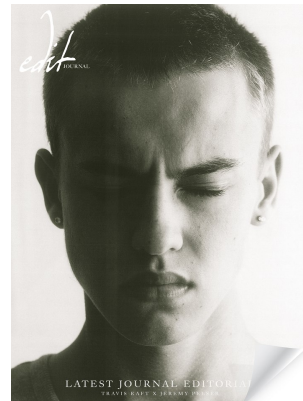

BOSS MODELS

CAPE TOWN

TRAVIS RAFT

Height: 179cm Chest: 87cm Waist: 67cm Suit: 35.5 R Shoe: 10 UK Hair: Blonde Eyes: Blue