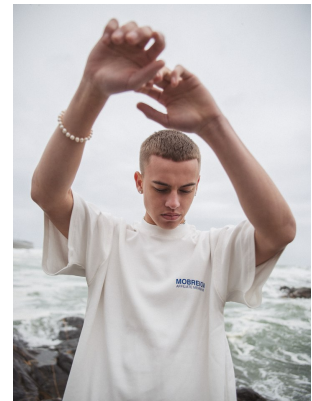

# BOSS MODELS

CAPE TOWN

## TRAVIS RAFT

Height: 179cm Chest: 87cm Waist: 67cm Suit: 35.5 R Shoe: 10 UK Hair: Blonde Eyes: Blue