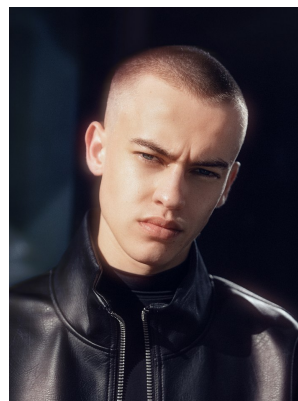

BOSS MODELS

CAPE TOWN

TRAVIS RAFT

Height: 179cm Chest: 88cm Waist: 70cm Suit: 35.5 R Shoe: 10 UK Hair: Blonde Eyes: Blue

BOSS MODELS

CAPE TOWN

TRAVIS RAFT

Height: 179cm Chest: 88cm Waist: 70cm Suit: 35.5 R Shoe: 10 UK Hair: Blonde Eyes: Blue