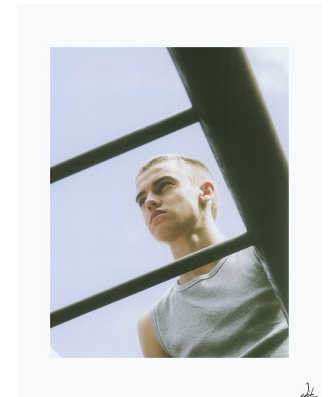

BOSS MODELS

CAPE TOWN

TRAVIS RAFT

Height: 179cm Chest: 88cm Waist: 70cm Suit: 35.5 R Shoe: 10 UK Hair: Blonde Eyes: Blue

BOSS MODELS

CAPE TOWN

TRAVIS RAFT

Height: 179cm Chest: 88cm Waist: 70cm Suit: 35.5 R Shoe: 10 UK Hair: Blonde Eyes: Blue