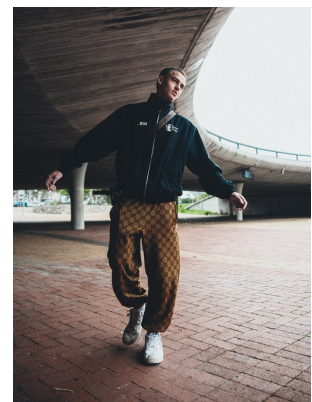

# BOSS MODELS

CAPE TOWN

## TRAVIS RAFT

Height: 179cm Chest: 87cm Waist: 67cm Suit: 35.5 R Shoe: 10 UK Hair: Blonde Eyes: Blue