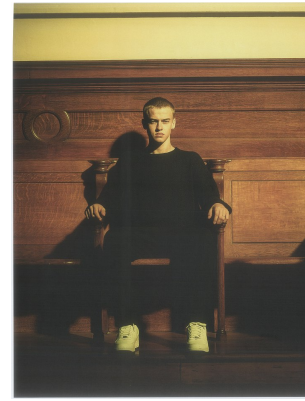

# BOSS MODELS

CAPE TOWN

## TRAVIS RAFT

Height: 179cm Chest: 87cm Waist: 67cm Suit: 35.5 R Shoe: 10 UK Hair: Blonde Eyes: Blue