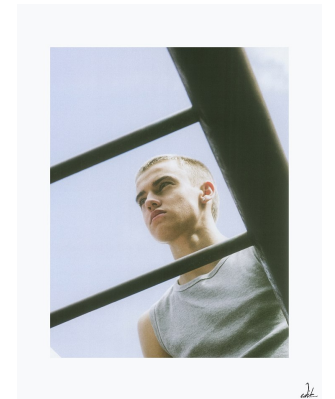

# BOSS MODELS

CAPE TOWN

## TRAVIS RAFT

Height: 179cm Chest: 88cm Waist: 70cm Suit: 35.5 R Shoe: 10 UK Hair: Blonde Eyes: Blue