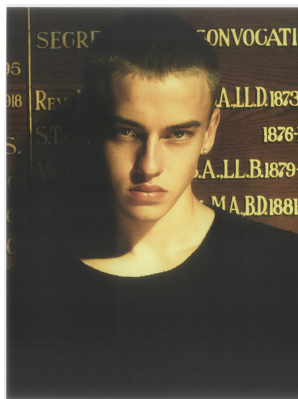

# BOSS MODELS

CAPE TOWN

## TRAVIS RAFT

Height: 179cm Chest: 88cm Waist: 70cm Suit: 35.5 R Shoe: 10 UK Hair: Blonde Eyes: Blue