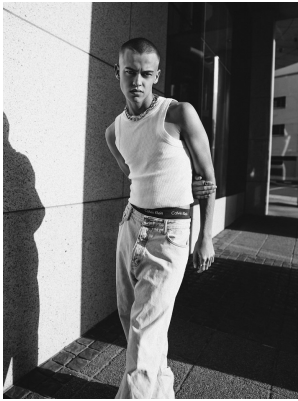

BOSS MODELS

CAPE TOWN

TRAVIS RAFT

Height: 179cm Chest: 87cm Waist: 67cm Suit: 35.5 R Shoe: 10 UK Hair: Blonde Eyes: Blue