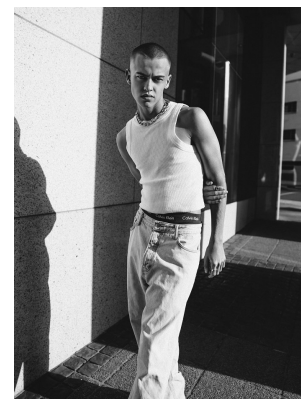

BOSS MODELS

CAPE TOWN

TRAVIS RAFT

Height: 179cm Chest: 88cm Waist: 70cm Suit: 35.5 R Shoe: 10 UK Hair: Blonde Eyes: Blue

BOSS MODELS

CAPE TOWN

TRAVIS RAFT

Height: 179cm Chest: 88cm Waist: 70cm Suit: 35.5 R Shoe: 10 UK Hair: Blonde Eyes: Blue