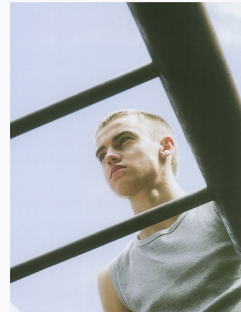

# BOSS MODELS

CAPE TOWN

## TRAVIS RAFT

Height: 179cm Chest: 87cm Waist: 67cm Suit: 35.5 R Shoe: 10 UK Hair: Blonde Eyes: Blue