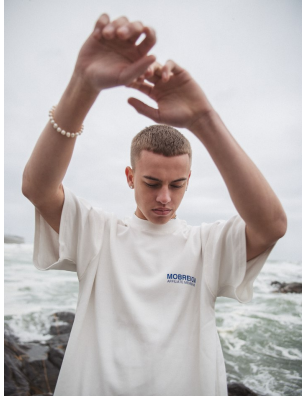

# BOSS MODELS

CAPE TOWN

## TRAVIS RAFT

Height: 179cm Chest: 88cm Waist: 70cm Suit: 35.5 R Shoe: 10 UK Hair: Blonde Eyes: Blue