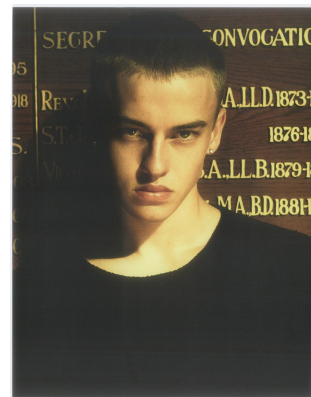

BOSS MODELS

CAPE TOWN

TRAVIS RAFT

Height: 179cm Chest: 88cm Waist: 70cm Suit: 35.5 R Shoe: 10 UK Hair: Blonde Eyes: Blue

BOSS MODELS

CAPE TOWN

TRAVIS RAFT

Height: 179cm Chest: 88cm Waist: 70cm Suit: 35.5 R Shoe: 10 UK Hair: Blonde Eyes: Blue