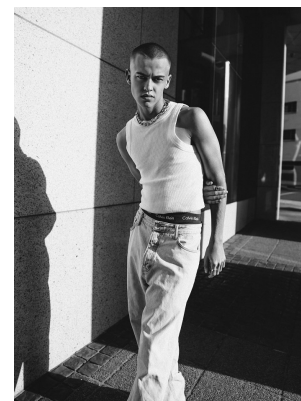

BOSS MODELS

CAPE TOWN

TRAVIS RAFT

Height: 179cm Chest: 88cm Waist: 70cm Suit: 35.5 R Shoe: 10 UK Hair: Blonde Eyes: Blue

BOSS MODELS

CAPE TOWN

TRAVIS RAFT

Height: 179cm Chest: 88cm Waist: 70cm Suit: 35.5 R Shoe: 10 UK Hair: Blonde Eyes: Blue