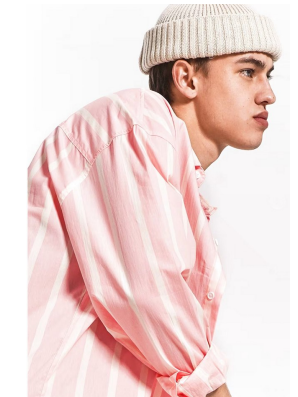

BOSS MODELS

CAPE TOWN

TRAVIS RAFT

Height: 179cm Chest: 88cm Waist: 70cm Suit: 35.5 R Shoe: 10 UK Hair: Blonde Eyes: Blue

BOSS MODELS

CAPE TOWN

TRAVIS RAFT

Height: 179cm Chest: 88cm Waist: 70cm Suit: 35.5 R Shoe: 10 UK Hair: Blonde Eyes: Blue