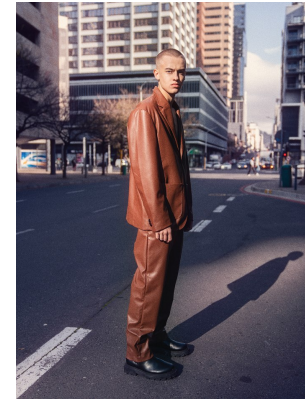

# BOSS MODELS

CAPE TOWN

## TRAVIS RAFT

Height: 179cm Chest: 87cm Waist: 67cm Suit: 35.5 R Shoe: 10 UK Hair: Blonde Eyes: Blue