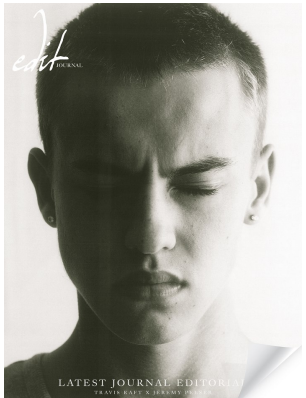

BOSS MODELS

CAPE TOWN

TRAVIS RAFT

Height: 179cm Chest: 88cm Waist: 70cm Suit: 35.5 R Shoe: 10 UK Hair: Blonde Eyes: Blue

BOSS MODELS

CAPE TOWN

TRAVIS RAFT

Height: 179cm Chest: 88cm Waist: 70cm Suit: 35.5 R Shoe: 10 UK Hair: Blonde Eyes: Blue