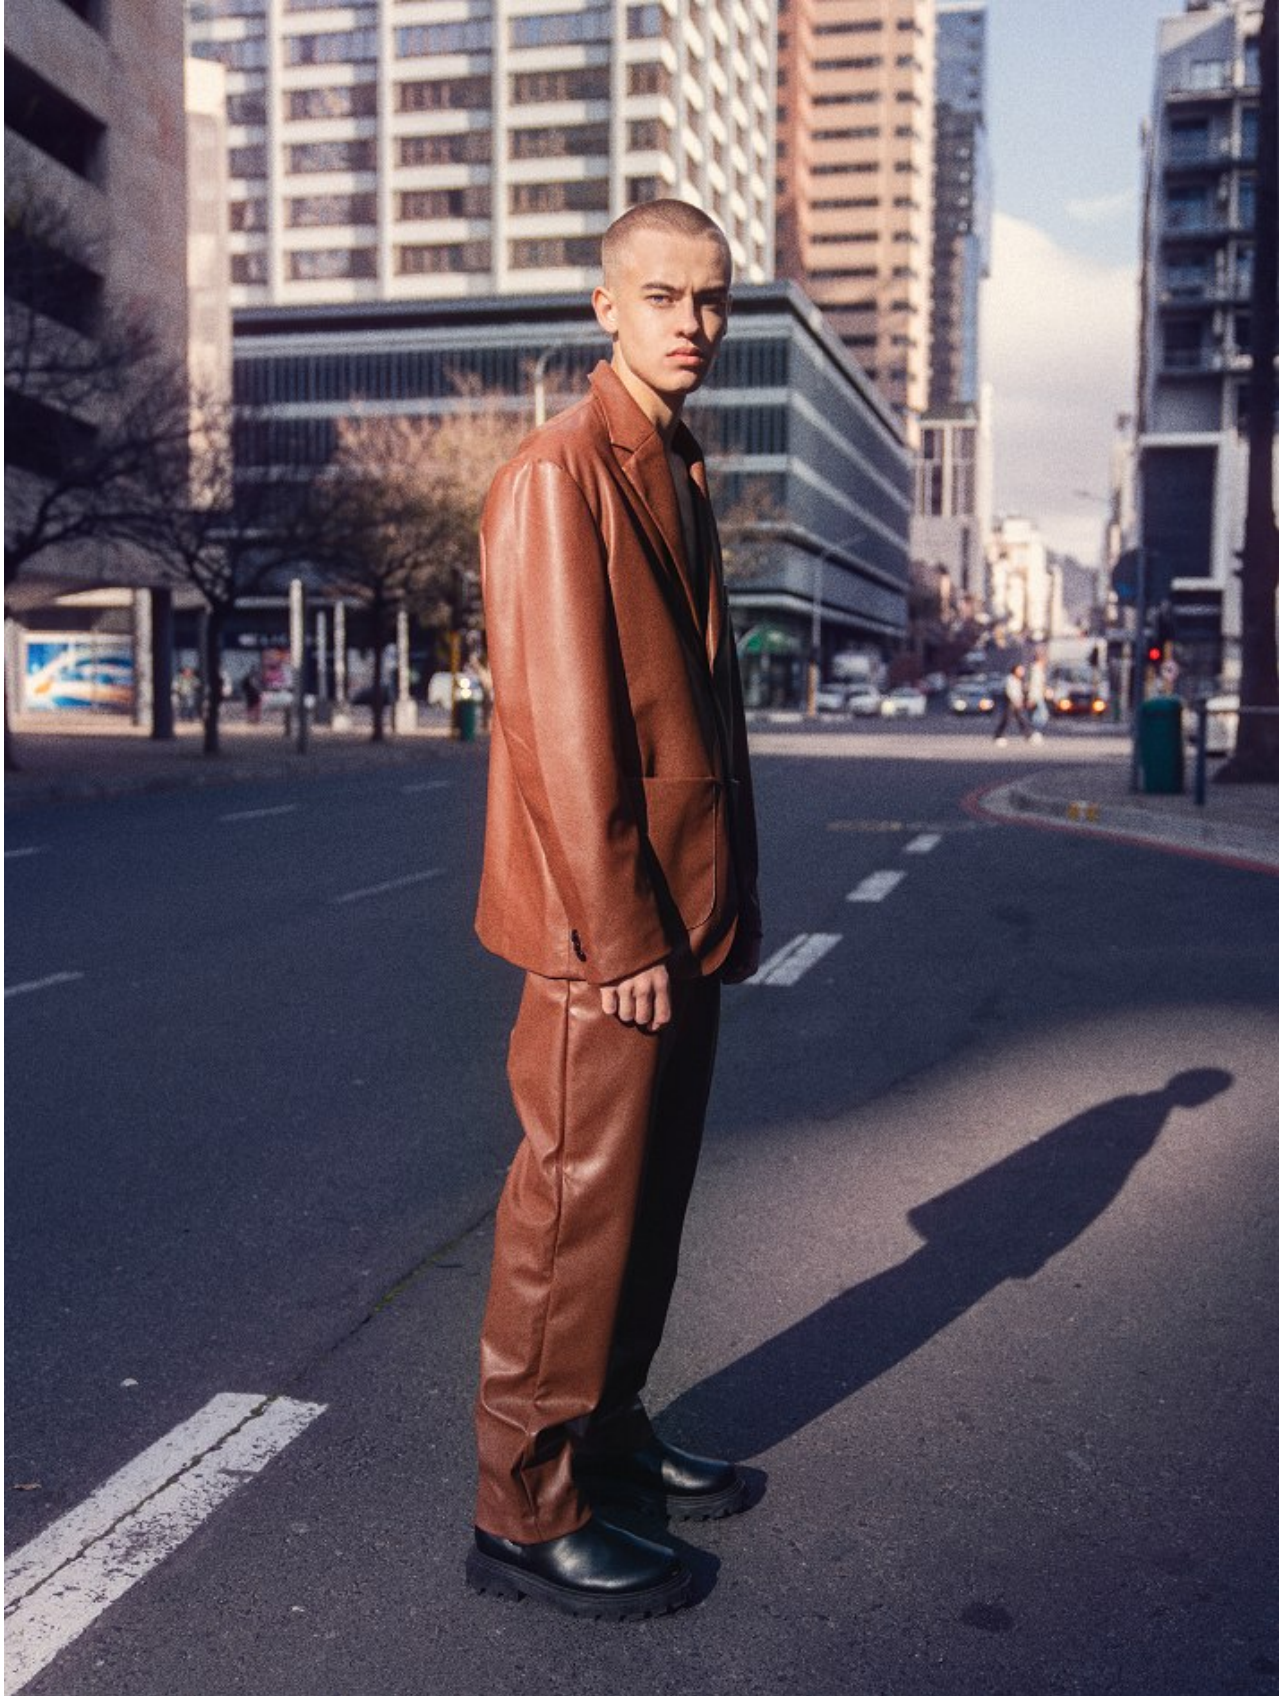

BOSS MODELS

CAPE TOWN

TRAVIS RAFT

Height: 179cm Chest: 88cm Waist: 70cm Suit: 35.5 R Shoe: 10 UK Hair: Blonde Eyes: Blue

BOSS MODELS

CAPE TOWN

TRAVIS RAFT

Height: 179cm Chest: 88cm Waist: 70cm Suit: 35.5 R Shoe: 10 UK Hair: Blonde Eyes: Blue