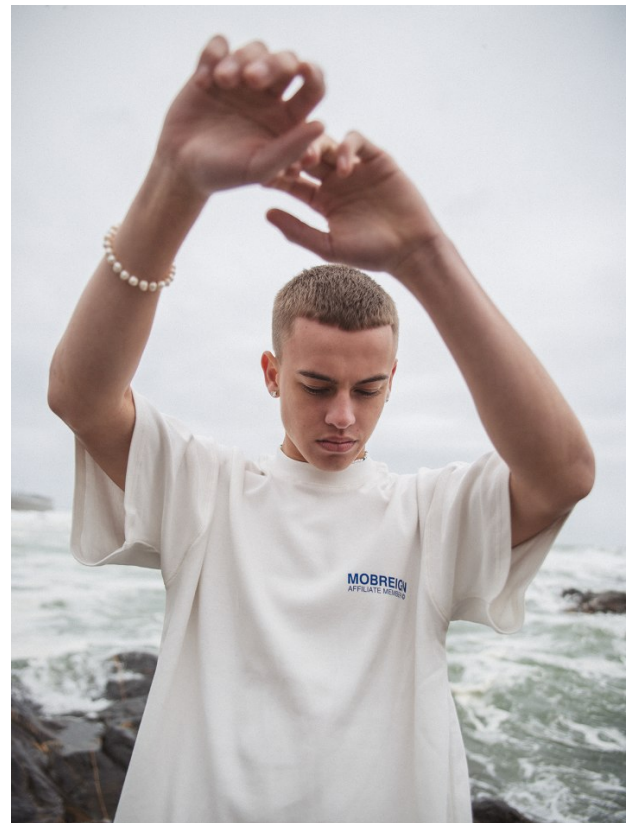

BOSS MODELS

CAPE TOWN

TRAVIS RAFT

Height: 179cm Chest: 87cm Waist: 67cm Suit: 35.5 R Shoe: 10 UK Hair: Blonde Eyes: Blue