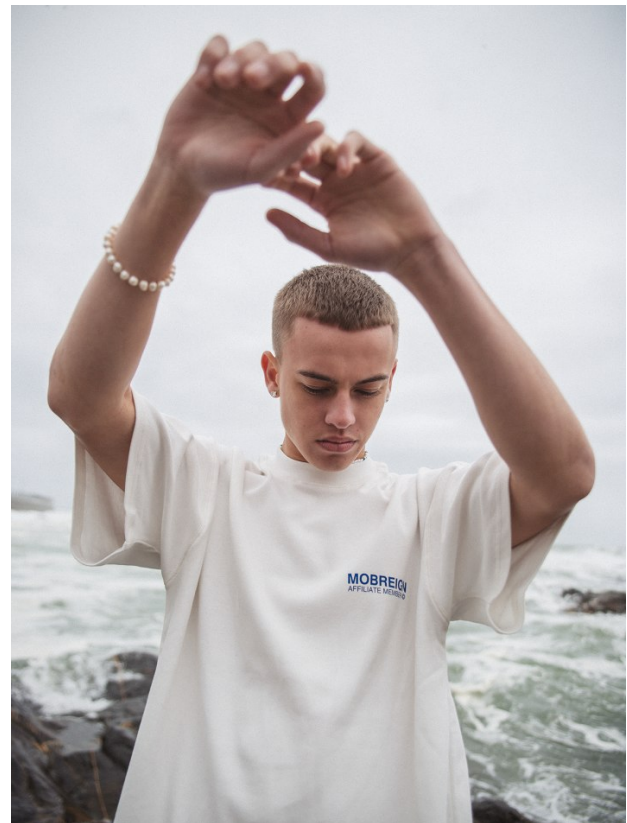

BOSS MODELS

CAPE TOWN

TRAVIS RAFT

Height: 179cm Chest: 88cm Waist: 70cm Suit: 35.5 R Shoe: 10 UK Hair: Blonde Eyes: Blue