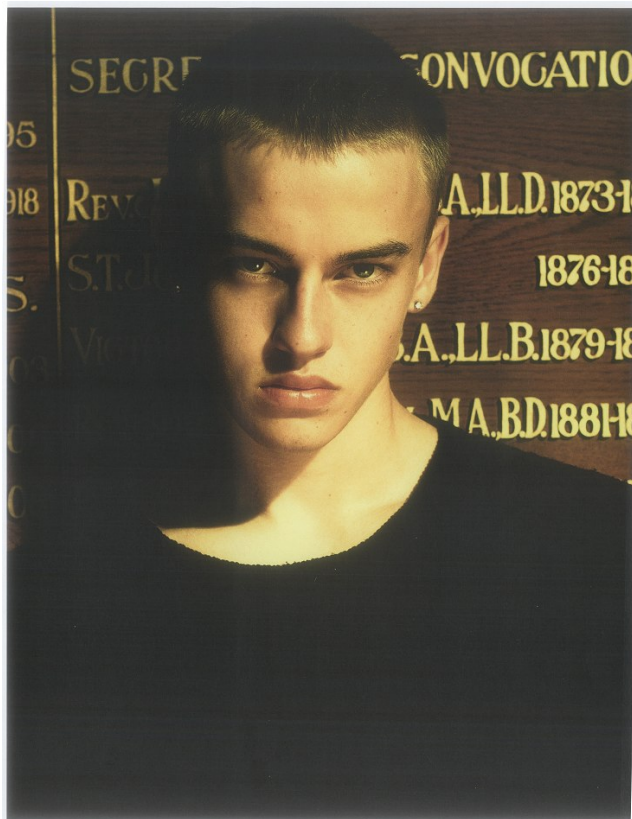

BOSS MODELS

CAPE TOWN

TRAVIS RAFT

Height: 179cm Chest: 88cm Waist: 70cm Suit: 35.5 R Shoe: 10 UK Hair: Blonde Eyes: Blue

BOSS MODELS

CAPE TOWN

TRAVIS RAFT

Height: 179cm Chest: 88cm Waist: 70cm Suit: 35.5 R Shoe: 10 UK Hair: Blonde Eyes: Blue