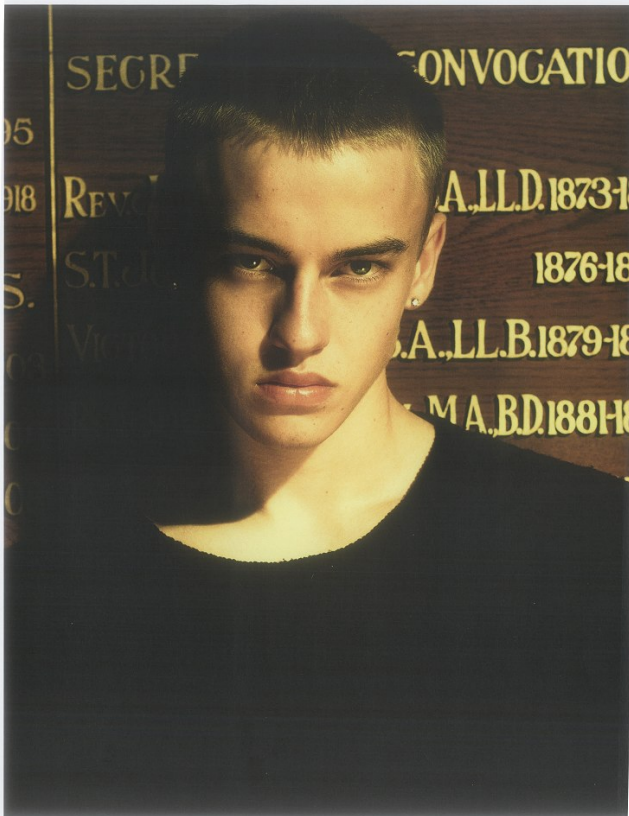

BOSS MODELS

CAPE TOWN

TRAVIS RAFT

Height: 179cm Chest: 87cm Waist: 67cm Suit: 35.5 R Shoe: 10 UK Hair: Blonde Eyes: Blue