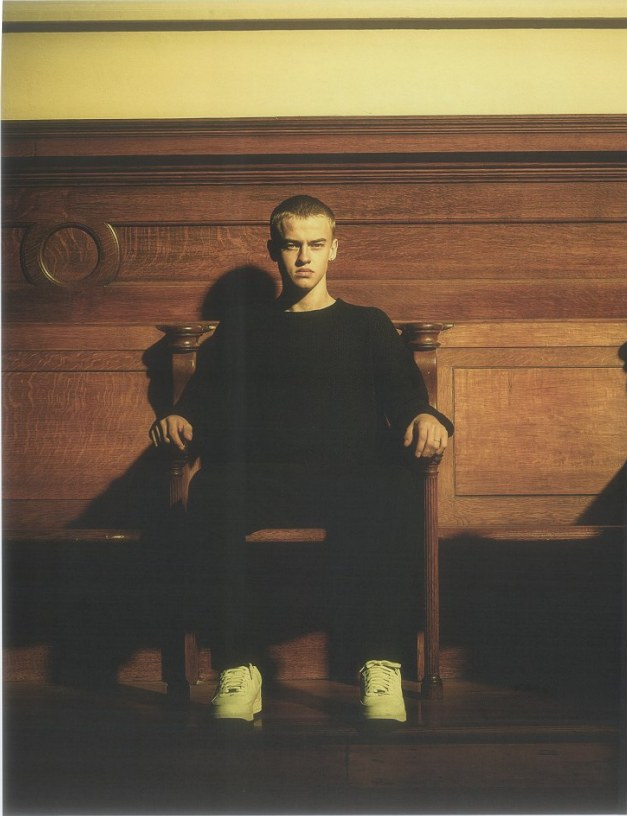

BOSS MODELS

CAPE TOWN

TRAVIS RAFT

Height: 179cm Chest: 87cm Waist: 67cm Suit: 35.5 R Shoe: 10 UK Hair: Blonde Eyes: Blue

BOSS MODELS

CAPE TOWN

TRAVIS RAFT

Height: 179cm Chest: 87cm Waist: 67cm Suit: 35.5 R Shoe: 10 UK Hair: Blonde Eyes: Blue