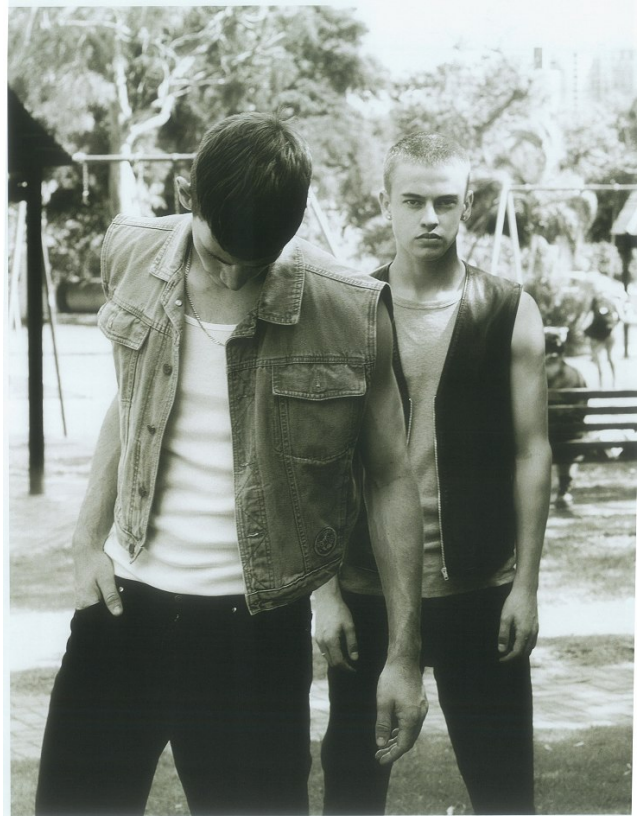

BOSS MODELS

CAPE TOWN

TRAVIS RAFT

Height: 179cm Chest: 88cm Waist: 70cm Suit: 35.5 R Shoe: 10 UK Hair: Blonde Eyes: Blue