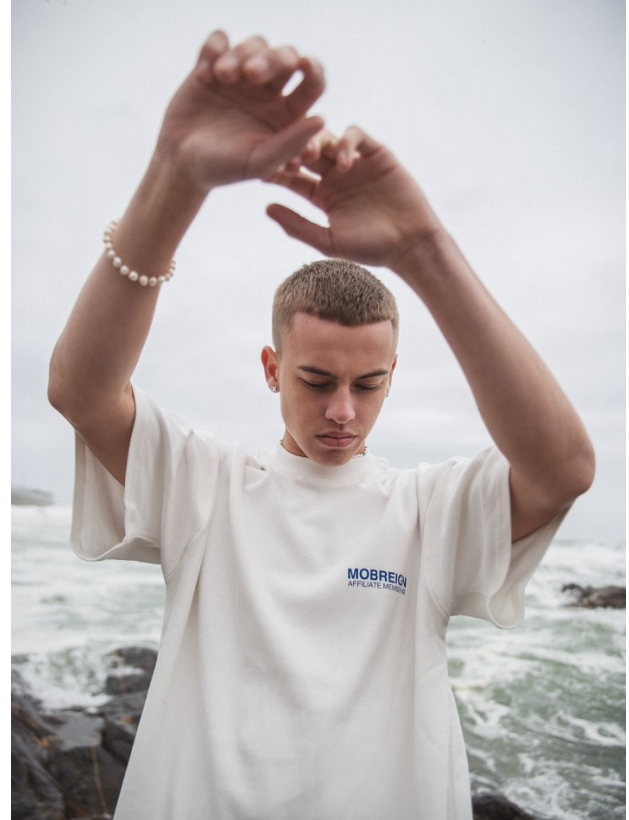

BOSS MODELS

CAPE TOWN

TRAVIS RAFT

Height: 179cm Chest: 88cm Waist: 70cm Suit: 35.5 R Shoe: 10 UK Hair: Blonde Eyes: Blue