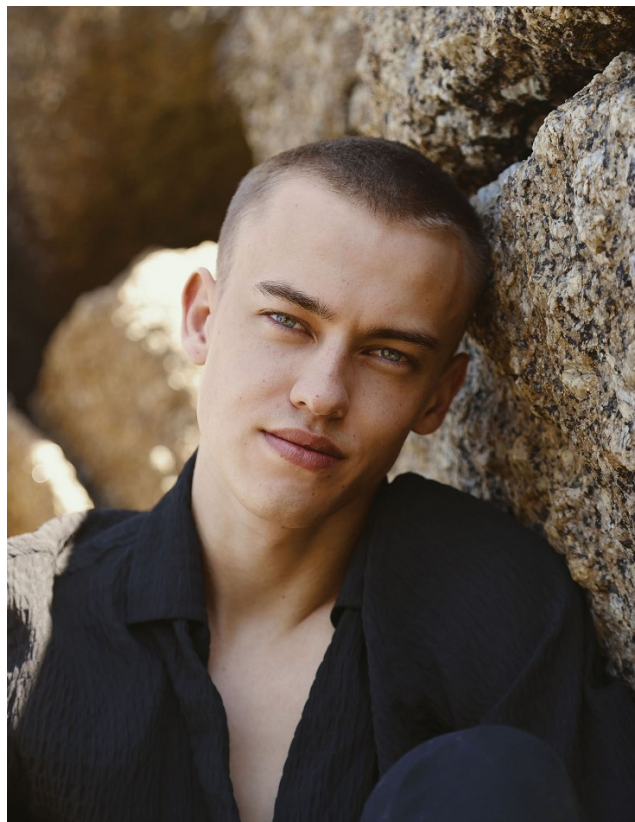

BOSS MODELS

CAPE TOWN

TRAVIS RAFT

Height: 179cm Chest: 87cm Waist: 67cm Suit: 35.5 R Shoe: 10 UK Hair: Blonde Eyes: Blue

BOSS MODELS

CAPE TOWN

TRAVIS RAFT

Height: 179cm Chest: 87cm Waist: 67cm Suit: 35.5 R Shoe: 10 UK Hair: Blonde Eyes: Blue