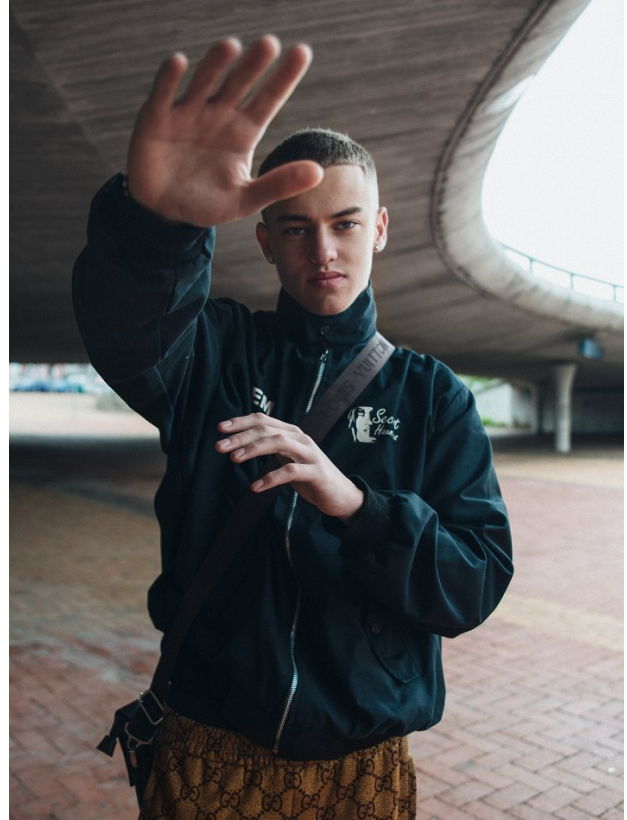

BOSS MODELS

CAPE TOWN

TRAVIS RAFT

Height: 179cm Chest: 87cm Waist: 67cm Suit: 35.5 R Shoe: 10 UK Hair: Blonde Eyes: Blue

BOSS MODELS

CAPE TOWN

TRAVIS RAFT

Height: 179cm Chest: 87cm Waist: 67cm Suit: 35.5 R Shoe: 10 UK Hair: Blonde Eyes: Blue

BOSS MODELS

CAPE TOWN

edt

edt

TRAVIS RAFT

Height: 179cm Chest: 87cm Waist: 67cm Suit: 35.5 R Shoe: 10 UK Hair: Blonde Eyes: Blue

BOSS MODELS

CAPE TOWN