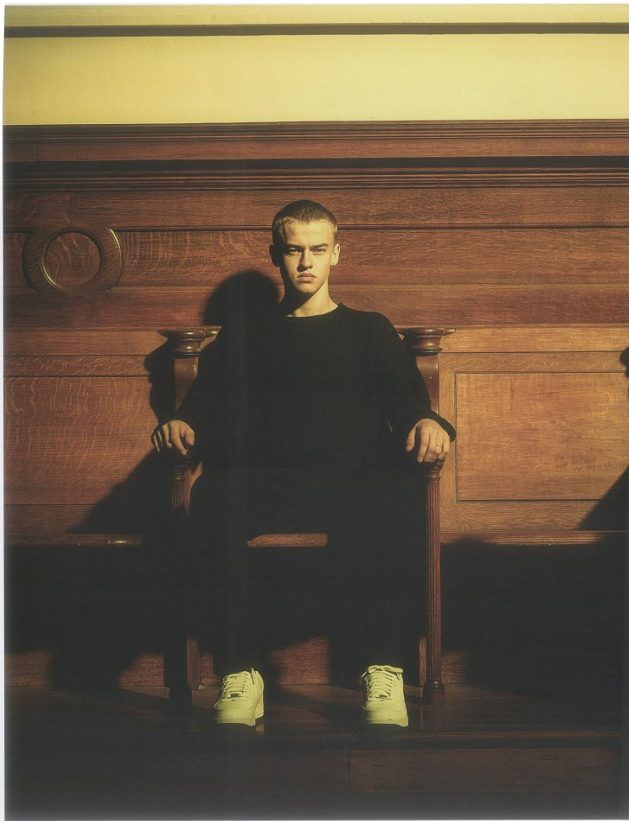

BOSS MODELS

CAPE TOWN

TRAVIS RAFT

Height: 179cm Chest: 88cm Waist: 70cm Suit: 35.5 R Shoe: 10 UK Hair: Blonde Eyes: Blue