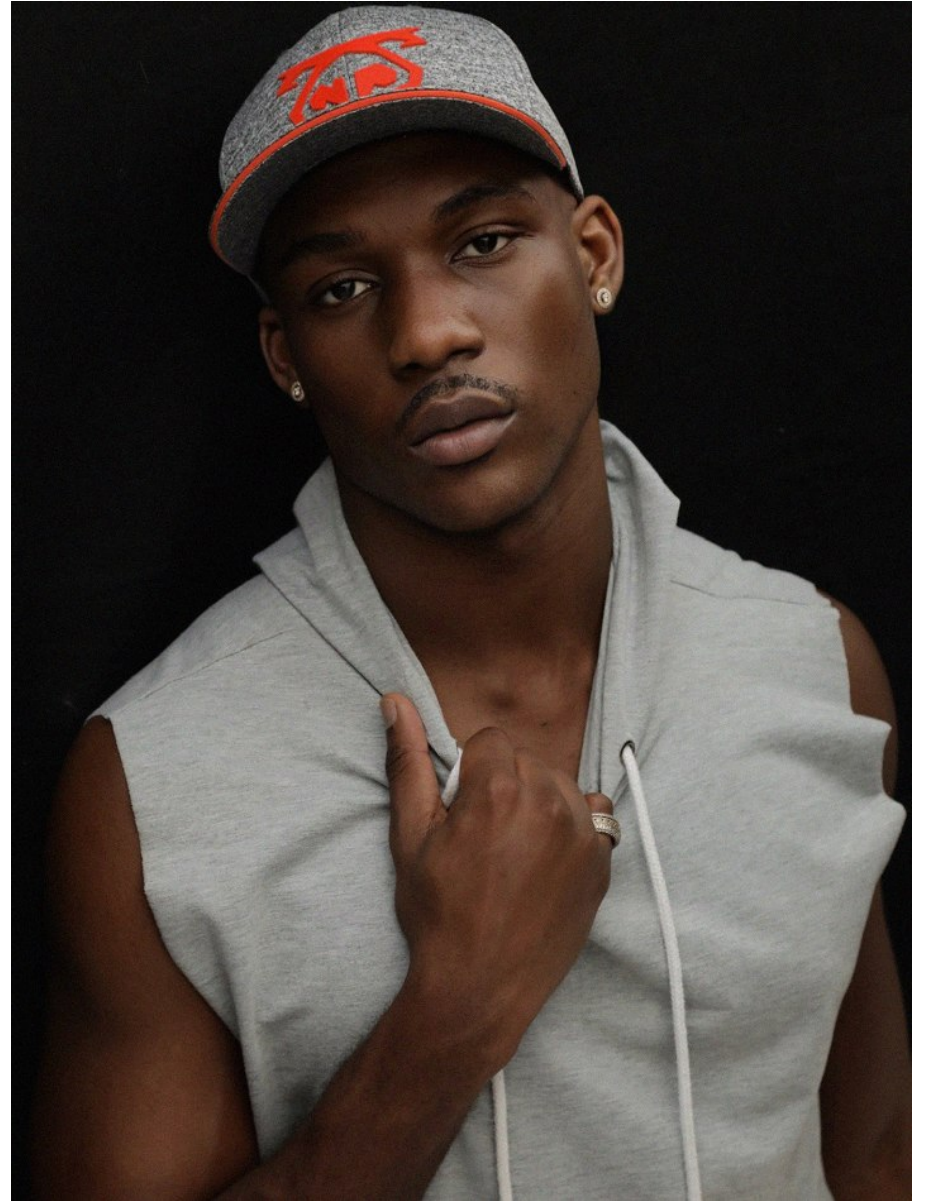

BOSS MODELS

CAPE TOWN

SAMUEL NWUDE

Height: 188cm Chest: 102cm Waist: 83cm Suit: 41 R Shoe: 11 UK Hair: Black Eyes: Brown

BOSS MODELS

CAPE TOWN

SAMUEL NWUDE

Height: 188cm Chest: 102cm Waist: 83cm Suit: 41 R Shoe: 11 UK Hair: Black Eyes: Brown

BOSS MODELS

CAPE TOWN

SAMUEL NWUDE

Height: 188cm Chest: 102cm Waist: 83cm Suit: 41 R Shoe: 11 UK Hair: Black Eyes: Brown

BOSS MODELS

CAPE TOWN

UNIFORM 01

AUTUMN WINTER 24