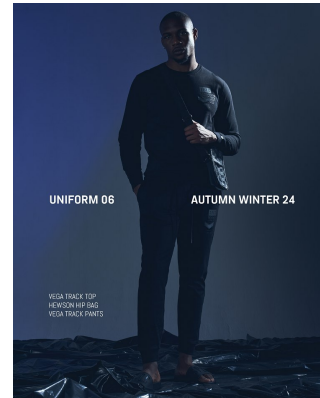

BOSS MODELS

CAPE TOWN

SAMUEL NWUDE

Height: 188cm Chest: 102cm Waist: 83cm Suit: 41 R Shoe: 11 UK Hair: Black Eyes: Brown

BOSS MODELS

CAPE TOWN

SAMUEL NWUDE

Height: 188cm Chest: 102cm Waist: 83cm Suit: 41 R Shoe: 11 UK Hair: Black Eyes: Brown