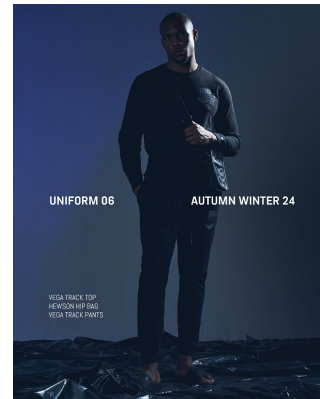

BOSS MODELS

CAPE TOWN

SAMUEL NWUDE

Height: 188cm Chest: 102cm Waist: 83cm Suit: 41 R Shoe: 11 UK Hair: Black Eyes: Brown

BOSS MODELS

CAPE TOWN

SAMUEL NWUDE

Height: 188cm Chest: 102cm Waist: 83cm Suit: 41 R Shoe: 11 UK Hair: Black Eyes: Brown