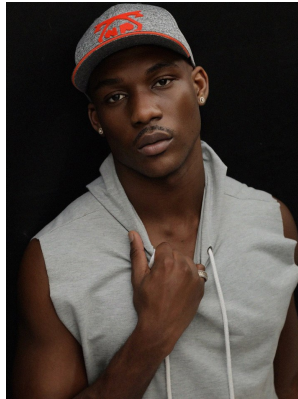

BOSS MODELS

CAPE TOWN

SAMUEL NWUDE

Height: 188cm Chest: 102cm Waist: 83cm Suit: 41 R Shoe: 11 UK Hair: Black Eyes: Brown

BOSS MODELS

CAPE TOWN

SAMUEL NWUDE

Height: 188cm Chest: 102cm Waist: 83cm Suit: 41 R Shoe: 11 UK Hair: Black Eyes: Brown