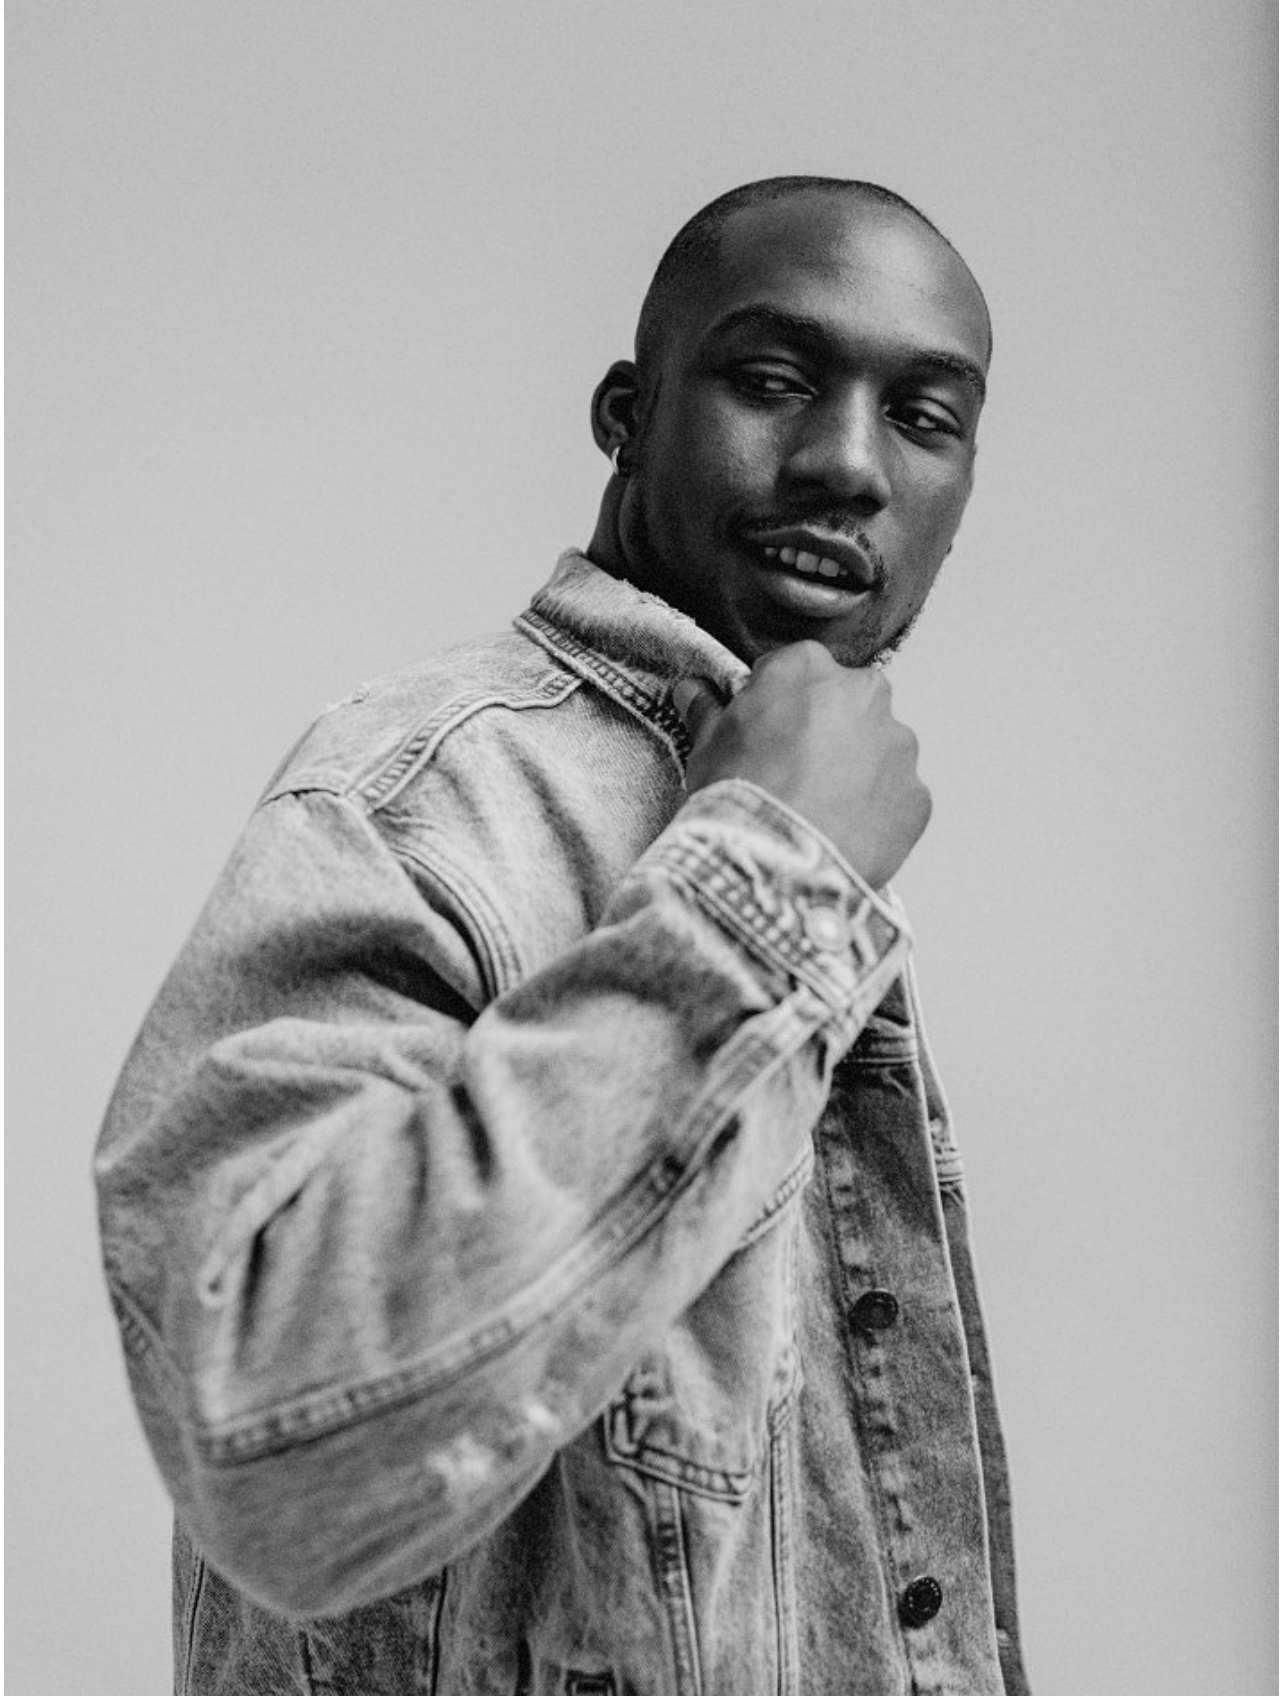

BOSS MODELS

CAPE TOWN

SAMUEL NWUDE

Height: 188cm Chest: 102cm Waist: 83cm Suit: 41 R Shoe: 11 UK Hair: Black Eyes: Brown