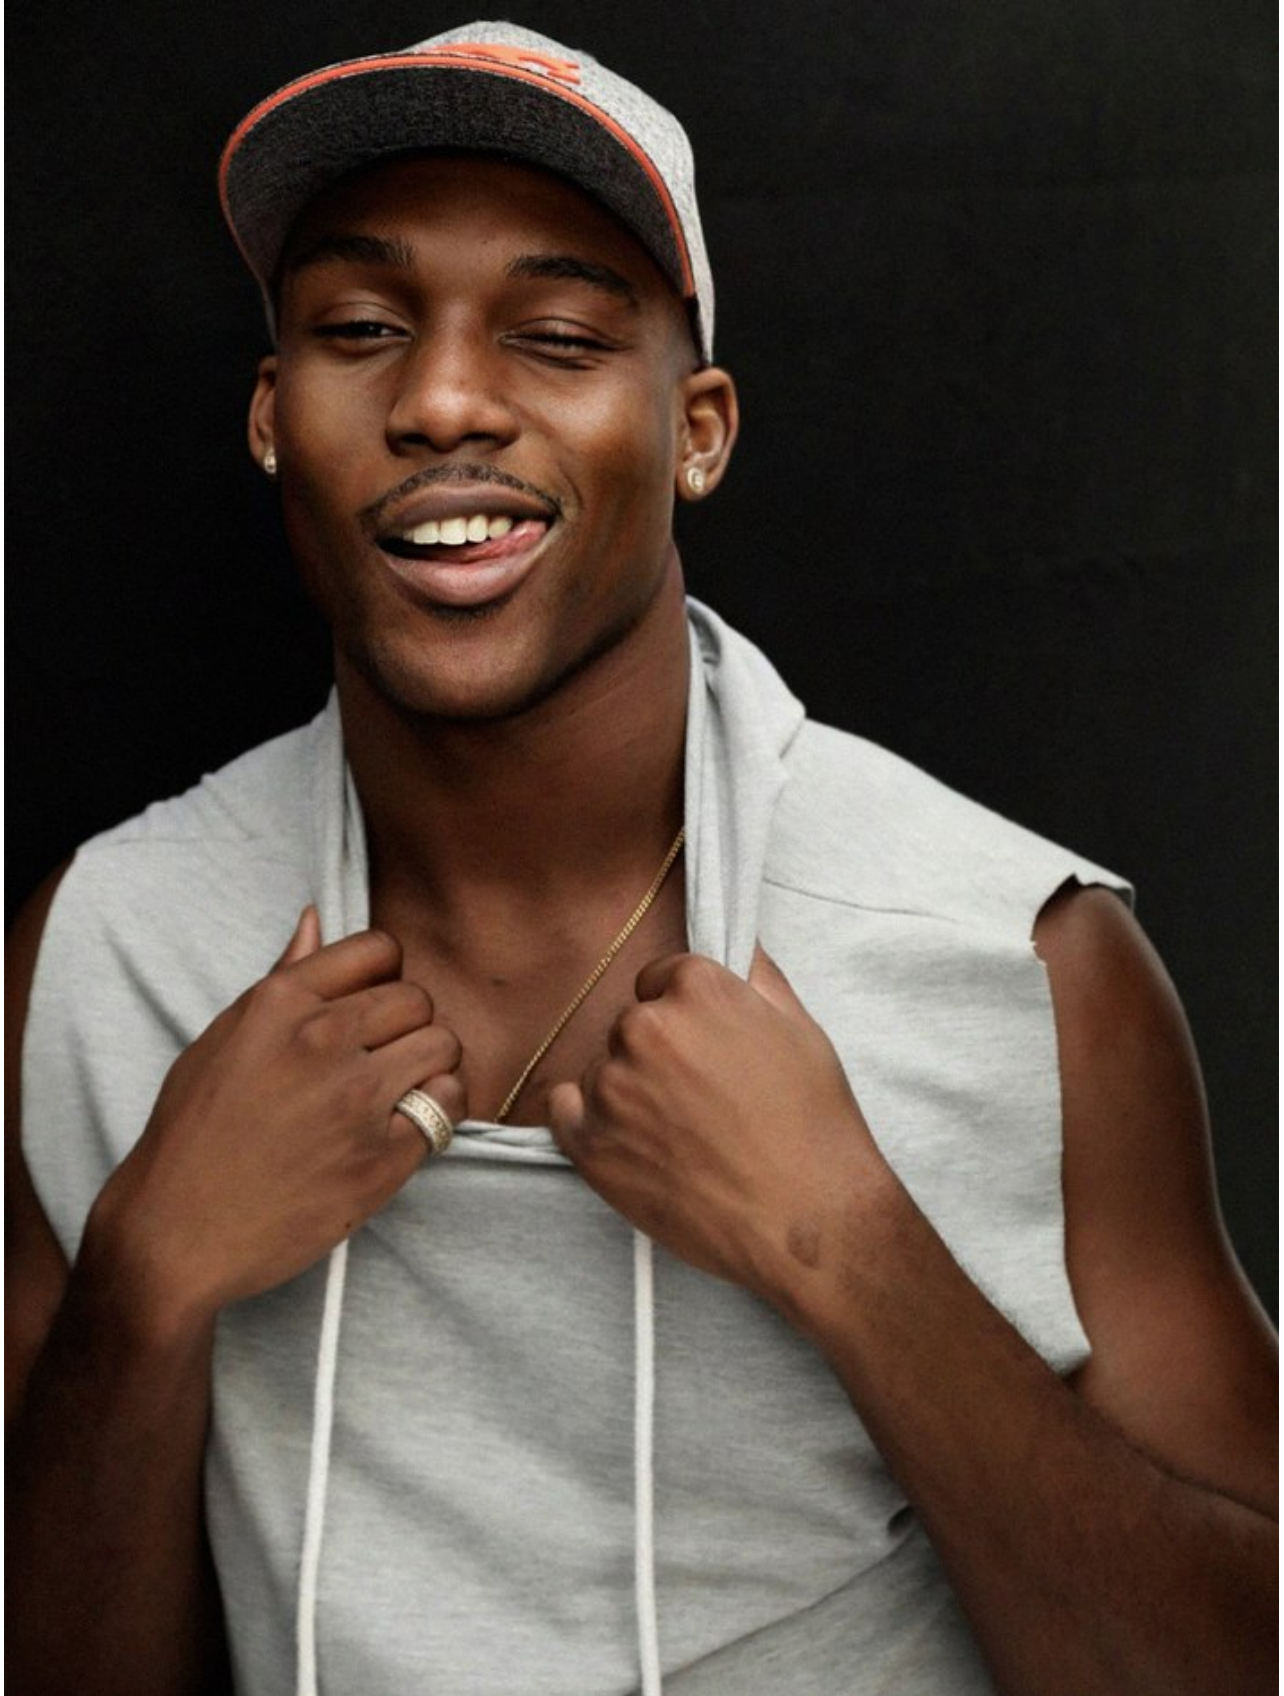

BOSS MODELS

CAPE TOWN

SAMUEL NWUDE

Height: 188cm Chest: 102cm Waist: 83cm Suit: 41 R Shoe: 11 UK Hair: Black Eyes: Brown