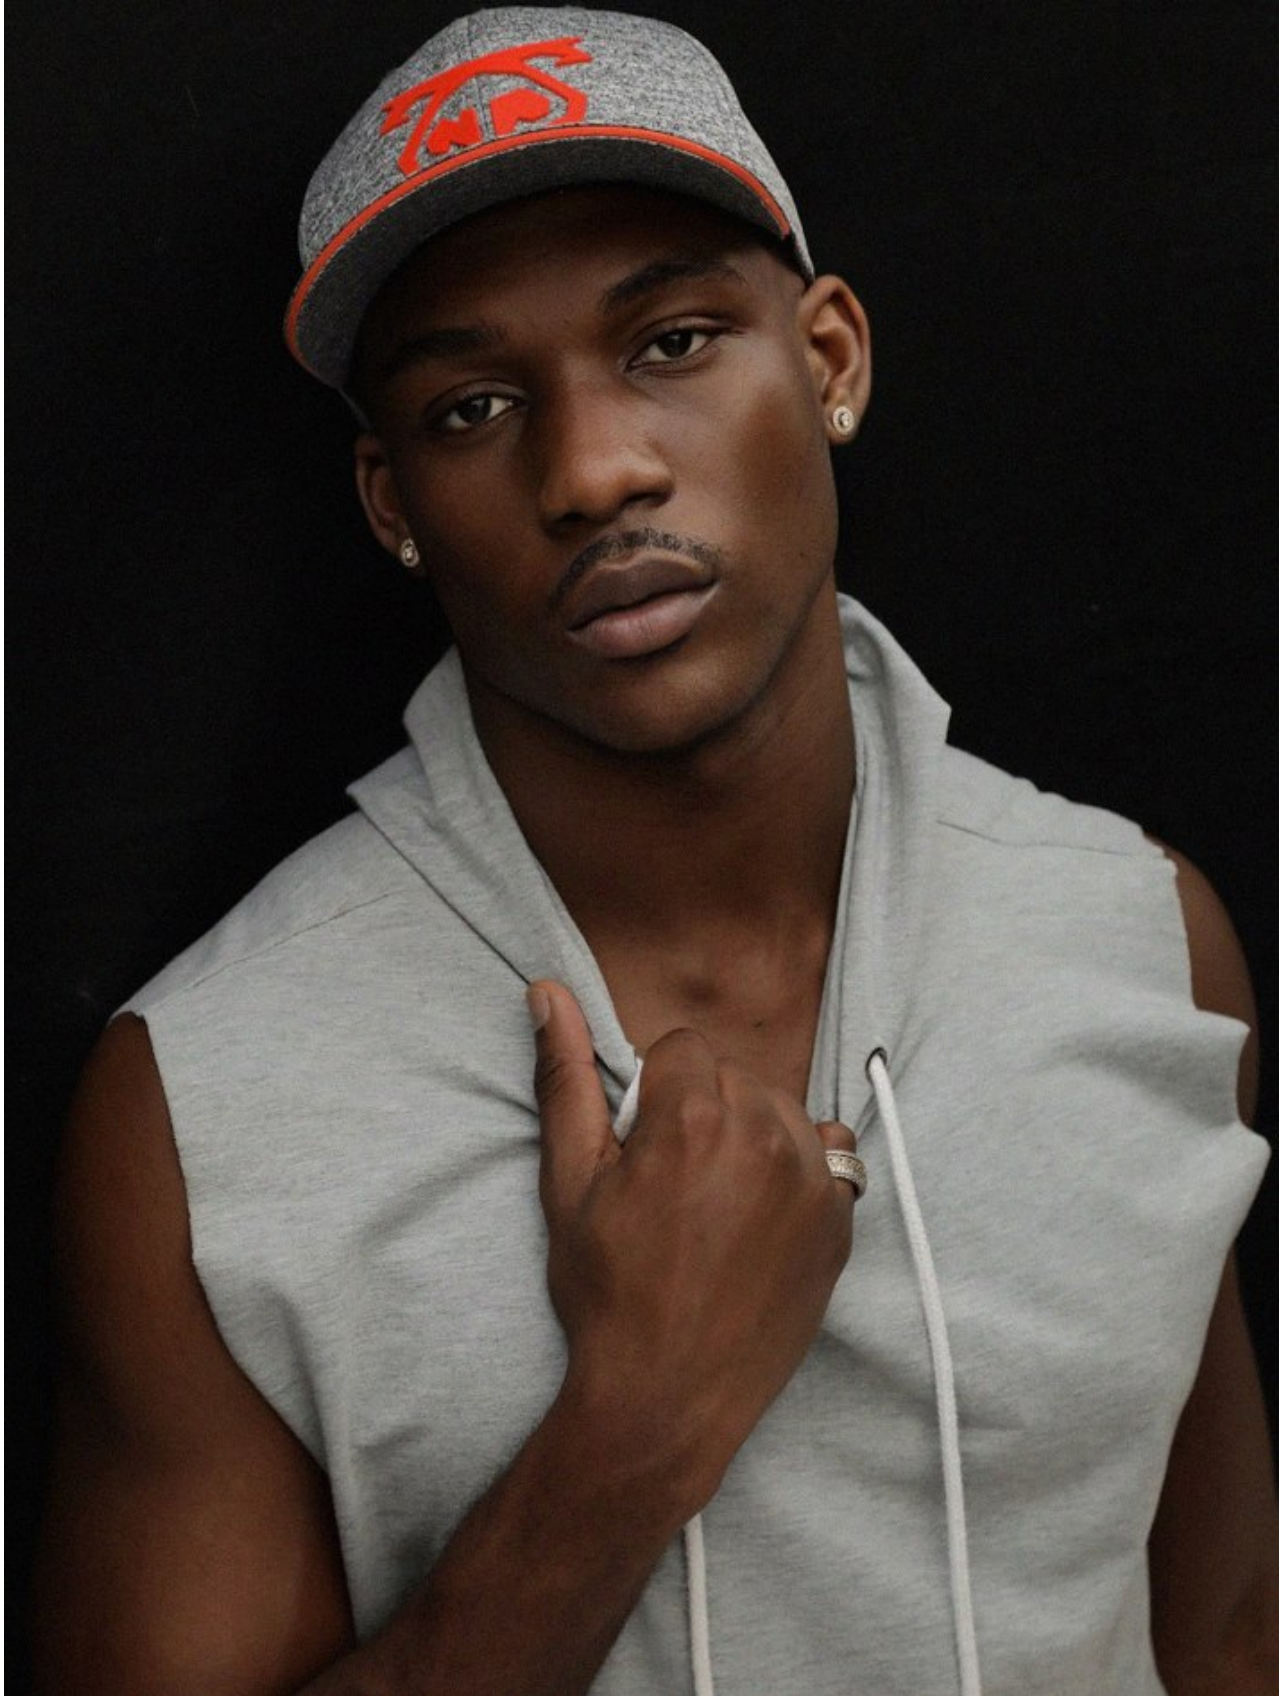

BOSS MODELS

CAPE TOWN

SAMUEL NWUDE

Height: 188cm Chest: 102cm Waist: 83cm Suit: 41 R Shoe: 11 UK Hair: Black Eyes: Brown

BOSS MODELS

CAPE TOWN

SAMUEL NWUDE

Height: 188cm Chest: 102cm Waist: 83cm Suit: 41 R Shoe: 11 UK Hair: Black Eyes: Brown