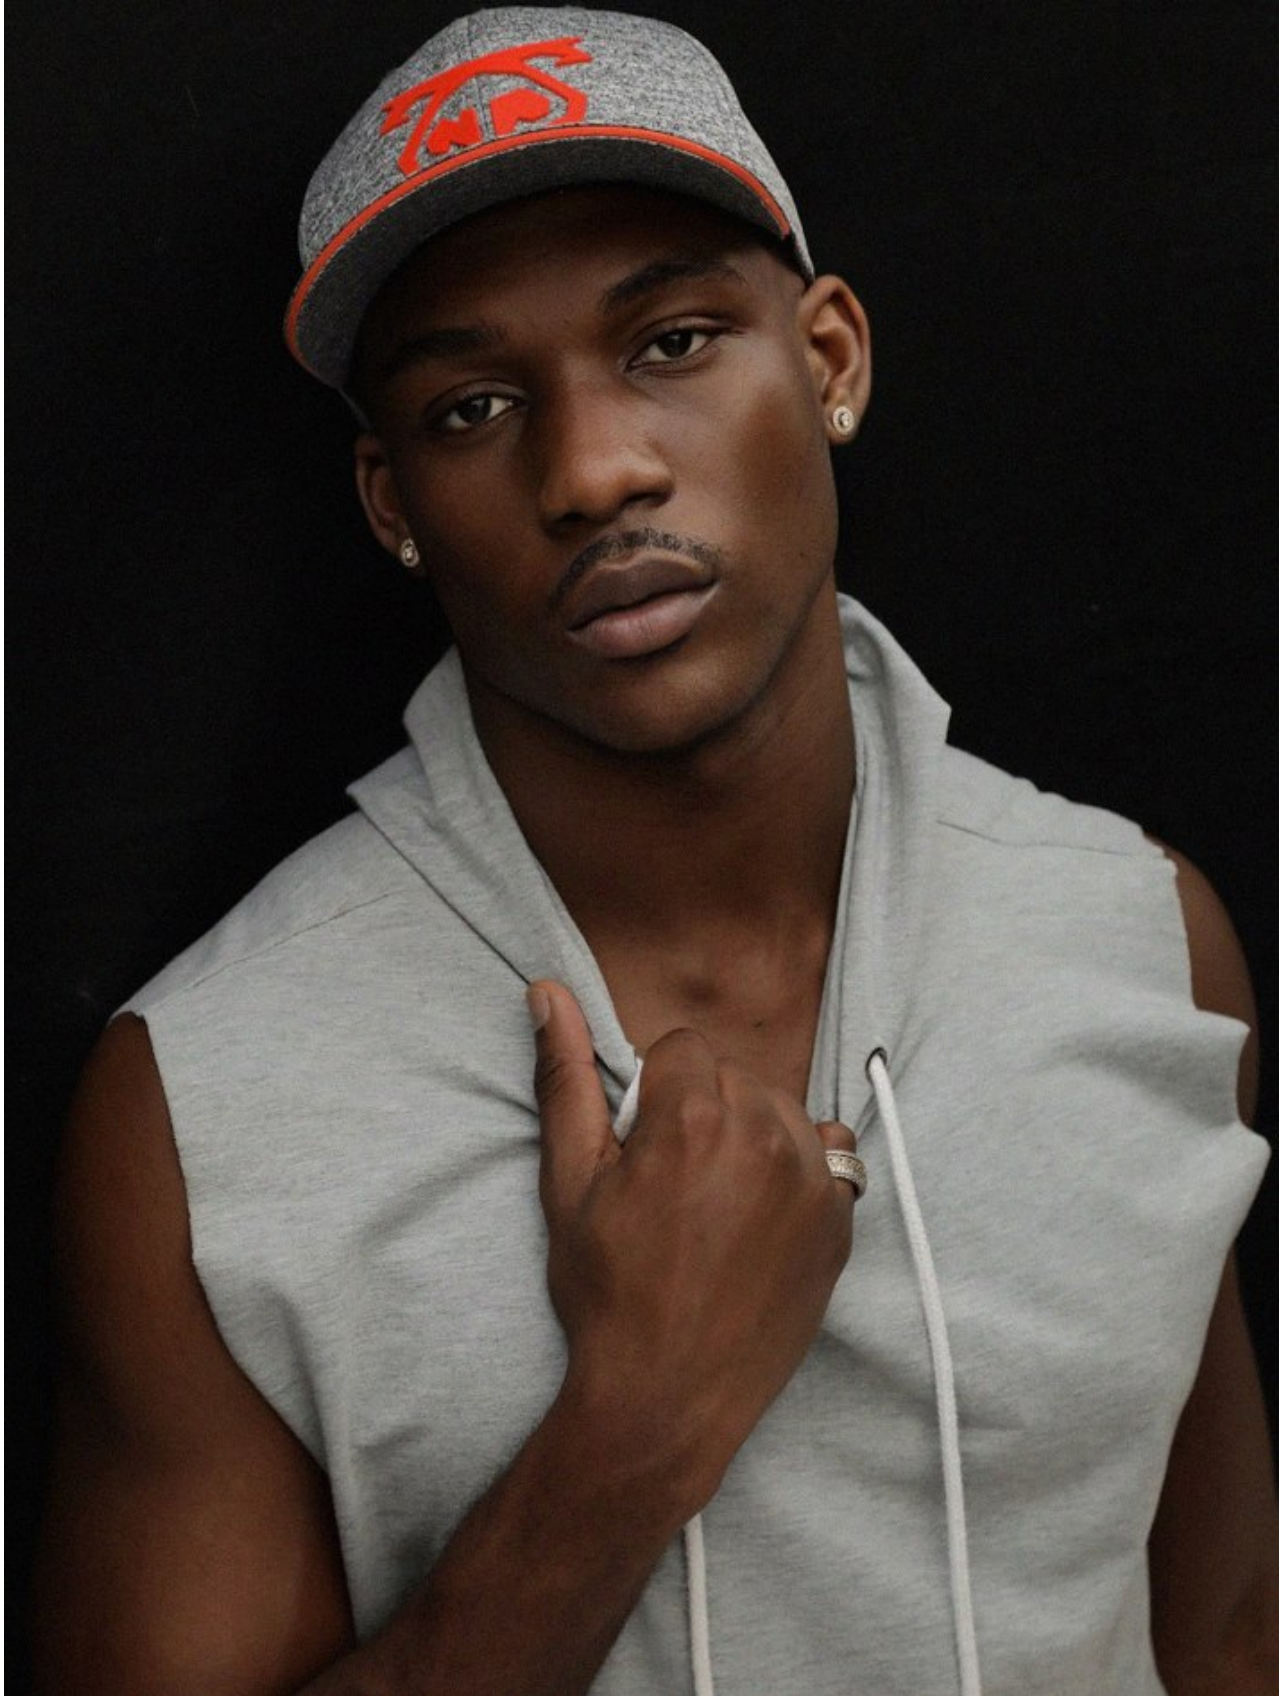

# BOSS MODELS

CAPE TOWN

SAMUEL NWUDE

Height: 188cm Chest: 102cm Waist: 83cm Suit: 41 R Shoe: 11 UK Hair: Black Eyes: Brown

# BOSS MODELS

CAPE TOWN

**SAMUEL NWUDE**

Height: 188cm Chest: 102cm Waist: 83cm Suit: 41 R Shoe: 11 UK Hair: Black Eyes: Brown