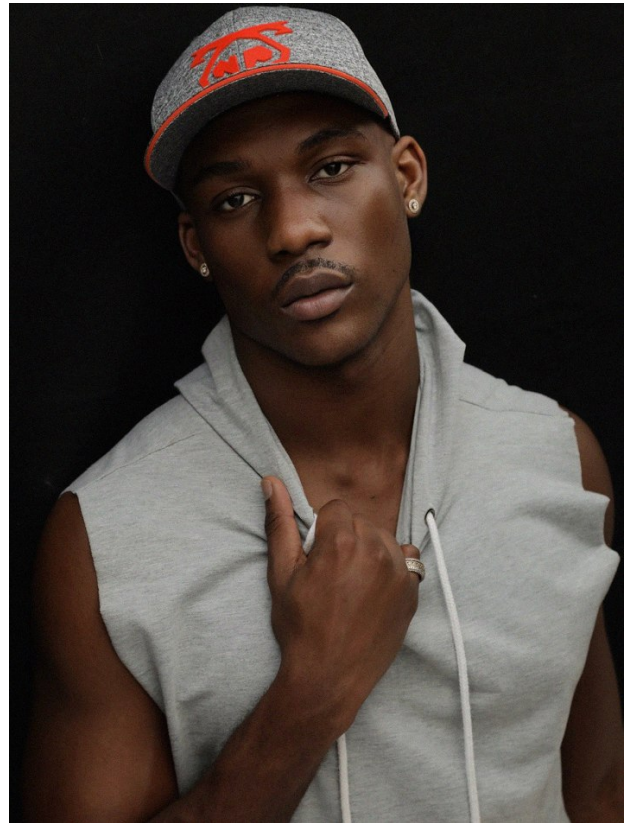

BOSS MODELS

CAPE TOWN

SAMUEL NWUDE

Height: 188cm Chest: 102cm Waist: 83cm Suit: 41 R Shoe: 11 UK Hair: Black Eyes: Brown

BOSS MODELS

CAPE TOWN

SAMUEL NWUDE

Height: 188cm Chest: 102cm Waist: 83cm Suit: 41 R Shoe: 11 UK Hair: Black Eyes: Brown

BOSS MODELS

CAPE TOWN

UNIFORM 01

AUTUMN WINTER 24

RECON NOCTURNE BAG
RECON NOCTURNE BUCKET HAT
RECON NOCTURNE TEE
RECON NOCTURNE JACKET
RECON NOCTURNE JOGGERS
RECON NOCTURNE HI

UNIFORM 06

AUTUMN WINTER 24

VEGA TRACK TOP
HEWSON HIP BAG
VEGA TRACK PANTS

SAMUEL NWUDE

Height: 188cm Chest: 102cm Waist: 83cm Suit: 41 R Shoe: 11 UK Hair: Black Eyes: Brown

BOSS MODELS

CAPE TOWN

SAMUEL NWUDE

Height: 188cm Chest: 102cm Waist: 83cm Suit: 41 R Shoe: 11 UK Hair: Black Eyes: Brown