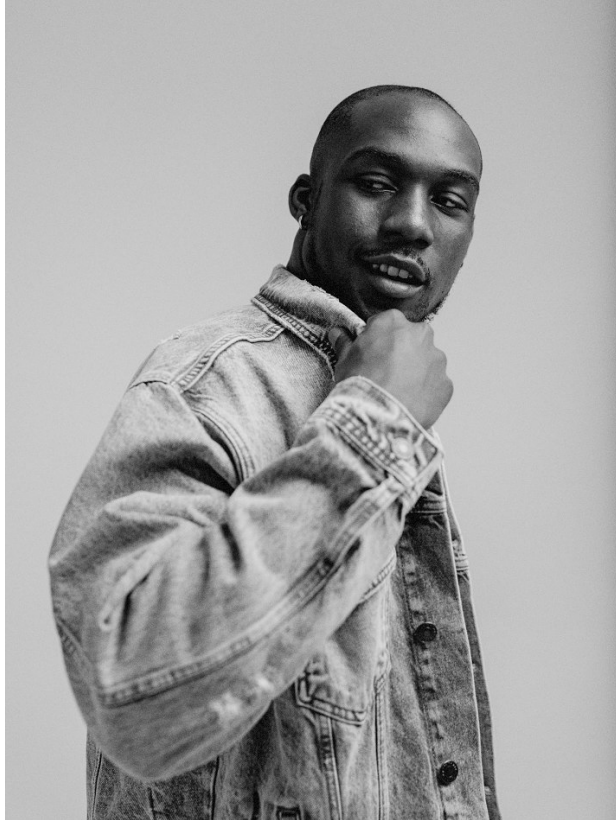

BOSS MODELS

CAPE TOWN

SAMUEL NWUDE

Height: 188cm Chest: 102cm Waist: 83cm Suit: 41 R Shoe: 11 UK Hair: Black Eyes: Brown

BOSS MODELS

CAPE TOWN

SAMUEL NWUDE

Height: 188cm Chest: 102cm Waist: 83cm Suit: 41 R Shoe: 11 UK Hair: Black Eyes: Brown

BOSS MODELS

CAPE TOWN

UNIFORM 01

AUTUMN WINTER 24

RECON NOCTURNE BAG
RECON NOCTURNE BUCKET HAT
RECON NOCTURNE TEE
RECON NOCTURNE JACKET
RECON NOCTURNE JOGGERS
RECON NOCTURNE HI

UNIFORM 06

AUTUMN WINTER 24

VEGA TRACK TOP
HEWSON HIP BAG
VEGA TRACK PANTS

SAMUEL NWUDE

Height: 188cm Chest: 102cm Waist: 83cm Suit: 41 R Shoe: 11 UK Hair: Black Eyes: Brown

BOSS MODELS

CAPE TOWN

SAMUEL NWUDE

Height: 188cm Chest: 102cm Waist: 83cm Suit: 41 R Shoe: 11 UK Hair: Black Eyes: Brown