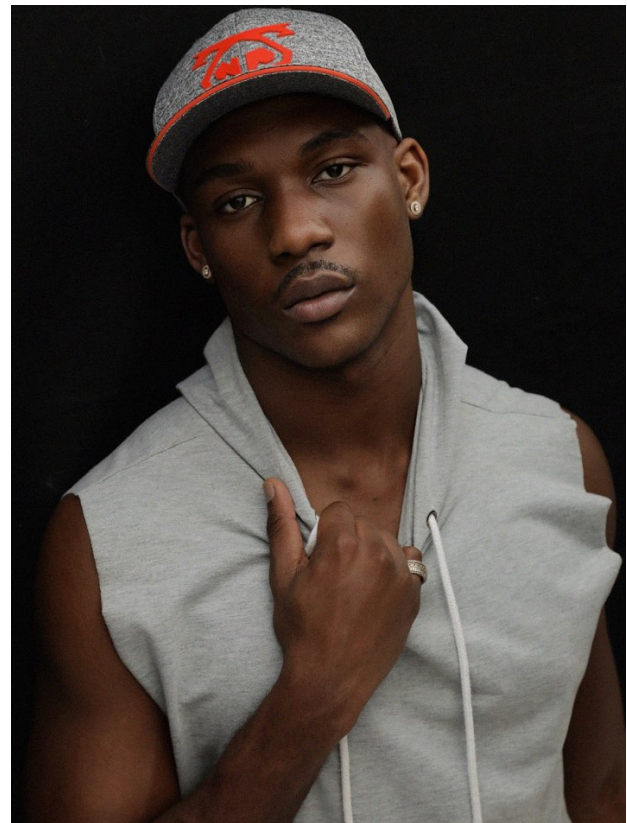

BOSS MODELS

CAPE TOWN

SAMUEL NWUDE

Height: 188cm Chest: 102cm Waist: 83cm Suit: 41 R Shoe: 11 UK Hair: Black Eyes: Brown

BOSS MODELS

CAPE TOWN

SAMUEL NWUDE

Height: 188cm Chest: 102cm Waist: 83cm Suit: 41 R Shoe: 11 UK Hair: Black Eyes: Brown

BOSS MODELS

CAPE TOWN

UNIFORM 01

AUTUMN WINTER 24

RECON NOCTURNE BAG
RECON NOCTURNE BUCKET HAT
RECON NOCTURNE TEE
RECON NOCTURNE JACKET
RECON NOCTURNE JOGGERS
RECON NOCTURNE HI

UNIFORM 06

AUTUMN WINTER 24

VEGA TRACK TOP
HEWSON HIP BAG
VEGA TRACK PANTS

SAMUEL NWUDE

Height: 188cm Chest: 102cm Waist: 83cm Suit: 41 R Shoe: 11 UK Hair: Black Eyes: Brown

BOSS MODELS

CAPE TOWN

SAMUEL NWUDE

Height: 188cm Chest: 102cm Waist: 83cm Suit: 41 R Shoe: 11 UK Hair: Black Eyes: Brown