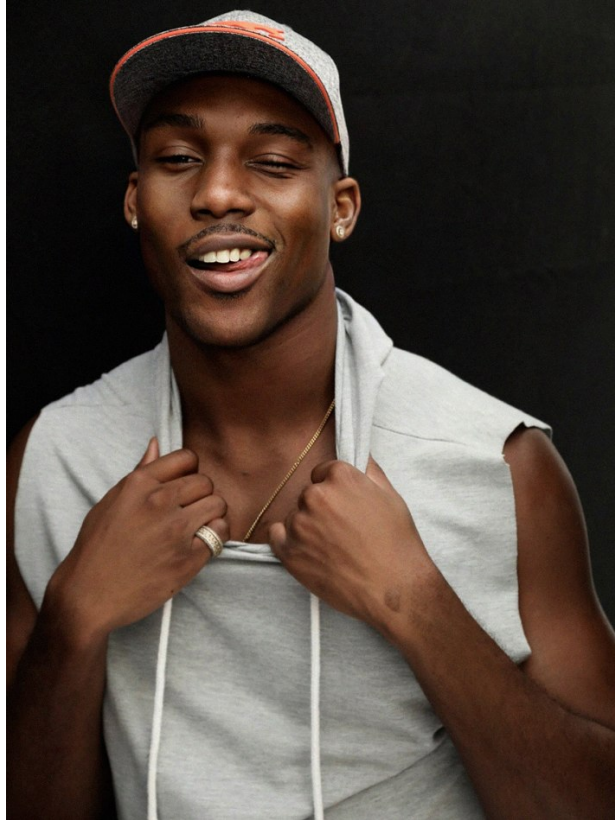

BOSS MODELS

CAPE TOWN

SAMUEL NWUDE

Height: 188cm Chest: 102cm Waist: 83cm Suit: 41 R Shoe: 11 UK Hair: Black Eyes: Brown

BOSS MODELS

CAPE TOWN

SAMUEL NWUDE

Height: 188cm Chest: 102cm Waist: 83cm Suit: 41 R Shoe: 11 UK Hair: Black Eyes: Brown

BOSS MODELS

CAPE TOWN

UNIFORM 01

AUTUMN WINTER 24

RECON NOCTURNE BAG
RECON NOCTURNE BUCKET HAT
RECON NOCTURNE TEE
RECON NOCTURNE JACKET
RECON NOCTURNE JOGGERS
RECON NOCTURNE HI

UNIFORM 06

AUTUMN WINTER 24

VEGA TRACK TOP
HEWSON HIP BAG
VEGA TRACK PANTS

SAMUEL NWUDE

Height: 188cm Chest: 102cm Waist: 83cm Suit: 41 R Shoe: 11 UK Hair: Black Eyes: Brown

BOSS MODELS

CAPE TOWN

SAMUEL NWUDE

Height: 188cm Chest: 102cm Waist: 83cm Suit: 41 R Shoe: 11 UK Hair: Black Eyes: Brown