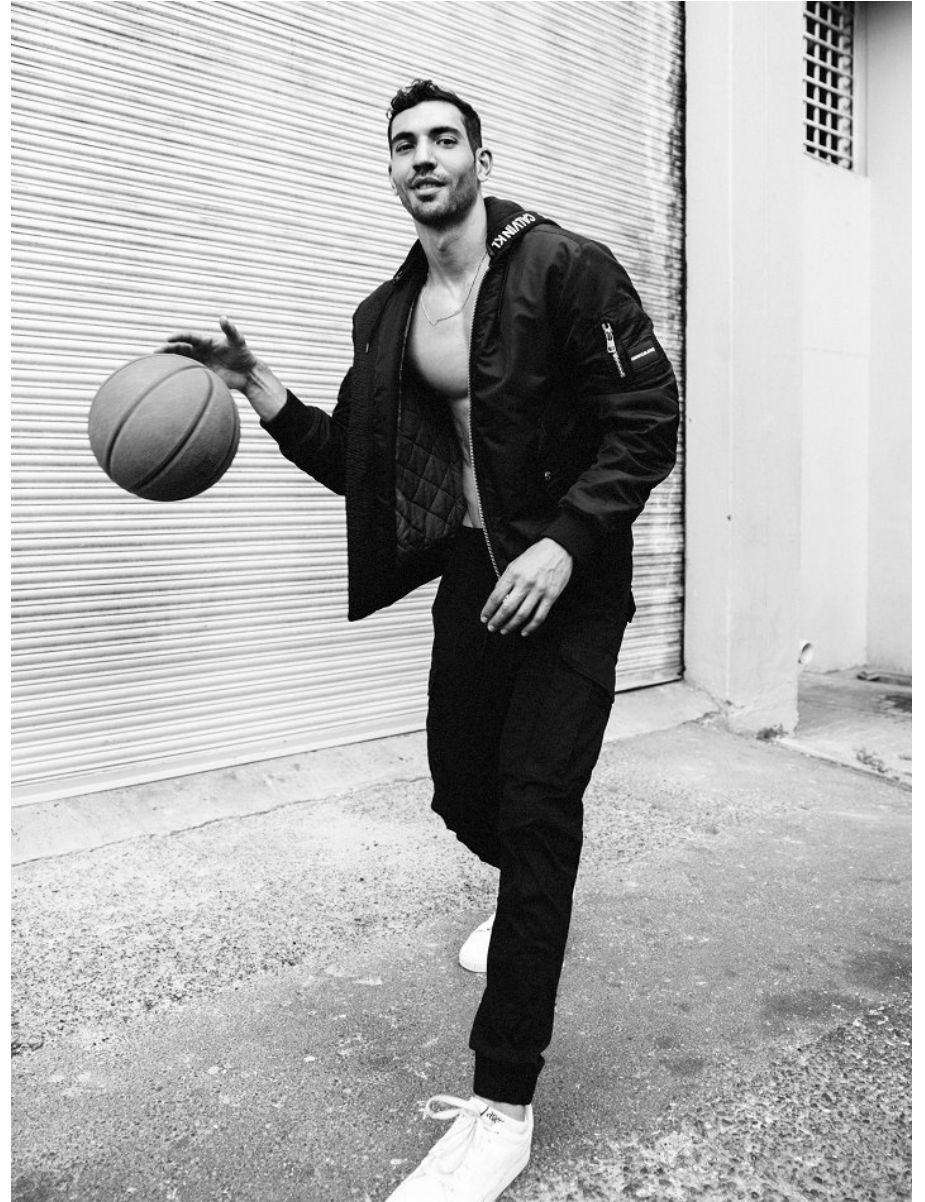

BOSS MODELS

CAPE TOWN

Height: 188cm Chest: 104cm Waist: 77cm Suit: 40 R Shoe: 12 UK Hair: Black Eyes: Brown