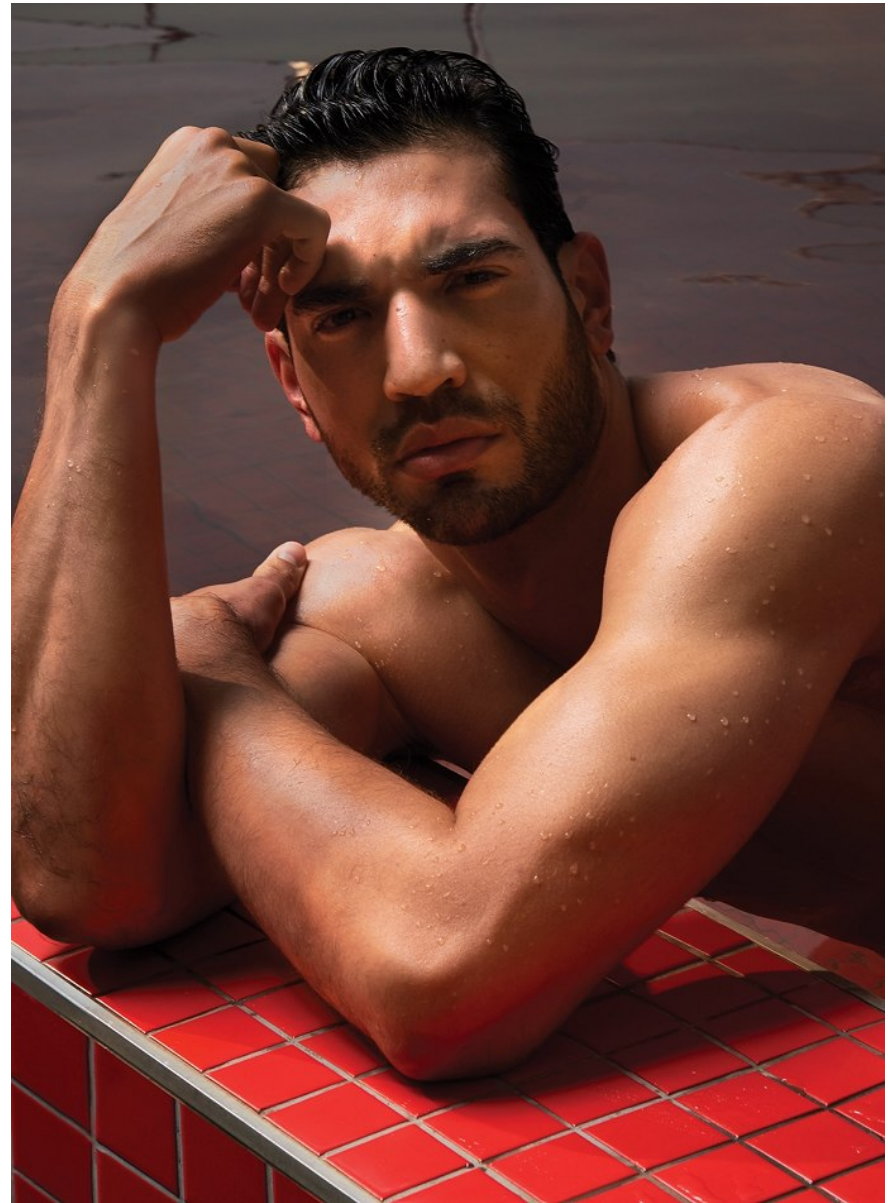

BOSS MODELS

CAPE TOWN

Height: 188cm Chest: 104cm Waist: 77cm Suit: 40 R Shoe: 12 UK Hair: Black Eyes: Brown