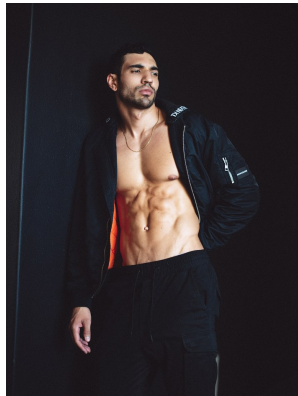

BOSS MODELS

CAPE TOWN

SERGEI ADONIS

Height: 188cm Chest: 104cm Waist: 77cm Suit: 40 R Shoe: 12 UK Hair: Black Eyes: Brown

BOSS MODELS

CAPE TOWN

SERGEI ADONIS

Height: 188cm Chest: 104cm Waist: 77cm Suit: 40 R Shoe: 12 UK Hair: Black Eyes: Brown