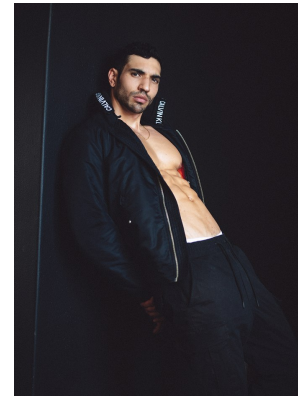

BOSS MODELS

CAPE TOWN

SERGEI ADONIS

Height: 188cm Chest: 104cm Waist: 77cm Suit: 40 R Shoe: 12 UK Hair: Black Eyes: Brown

BOSS MODELS

CAPE TOWN

SERGEI ADONIS

Height: 188cm Chest: 104cm Waist: 77cm Suit: 40 R Shoe: 12 UK Hair: Black Eyes: Brown