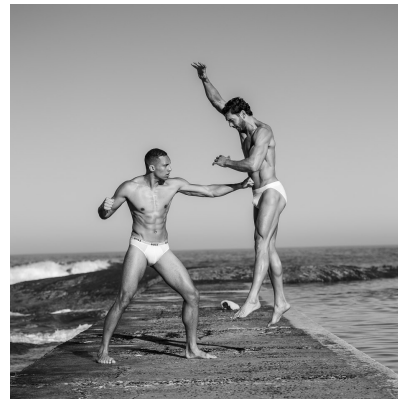

BOSS MODELS

CAPE TOWN

SERGEI ADONIS

Height: 188cm Chest: 104cm Waist: 77cm Suit: 40 R Shoe: 12 UK Hair: Black Eyes: Brown

BOSS MODELS

CAPE TOWN

SERGEI ADONIS

Height: 188cm Chest: 104cm Waist: 77cm Suit: 40 R Shoe: 12 UK Hair: Black Eyes: Brown