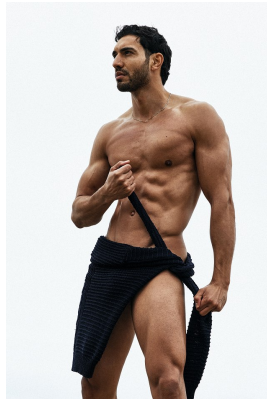

BOSS MODELS

CAPE TOWN

SERGEI ADONIS

Height: 188cm Chest: 104cm Waist: 77cm Suit: 40 R Shoe: 12 UK Hair: Black Eyes: Brown

BOSS MODELS

CAPE TOWN

SERGEI ADONIS

Height: 188cm Chest: 104cm Waist: 77cm Suit: 40 R Shoe: 12 UK Hair: Black Eyes: Brown