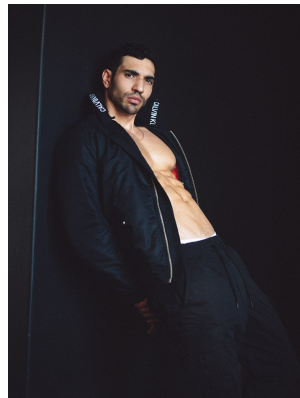

BOSS MODELS

CAPE TOWN

SERGEI ADONIS

Height: 188cm Chest: 104cm Waist: 77cm Suit: 40 R Shoe: 12 UK Hair: Black Eyes: Brown

BOSS MODELS

CAPE TOWN

SERGEI ADONIS

Height: 188cm Chest: 104cm Waist: 77cm Suit: 40 R Shoe: 12 UK Hair: Black Eyes: Brown