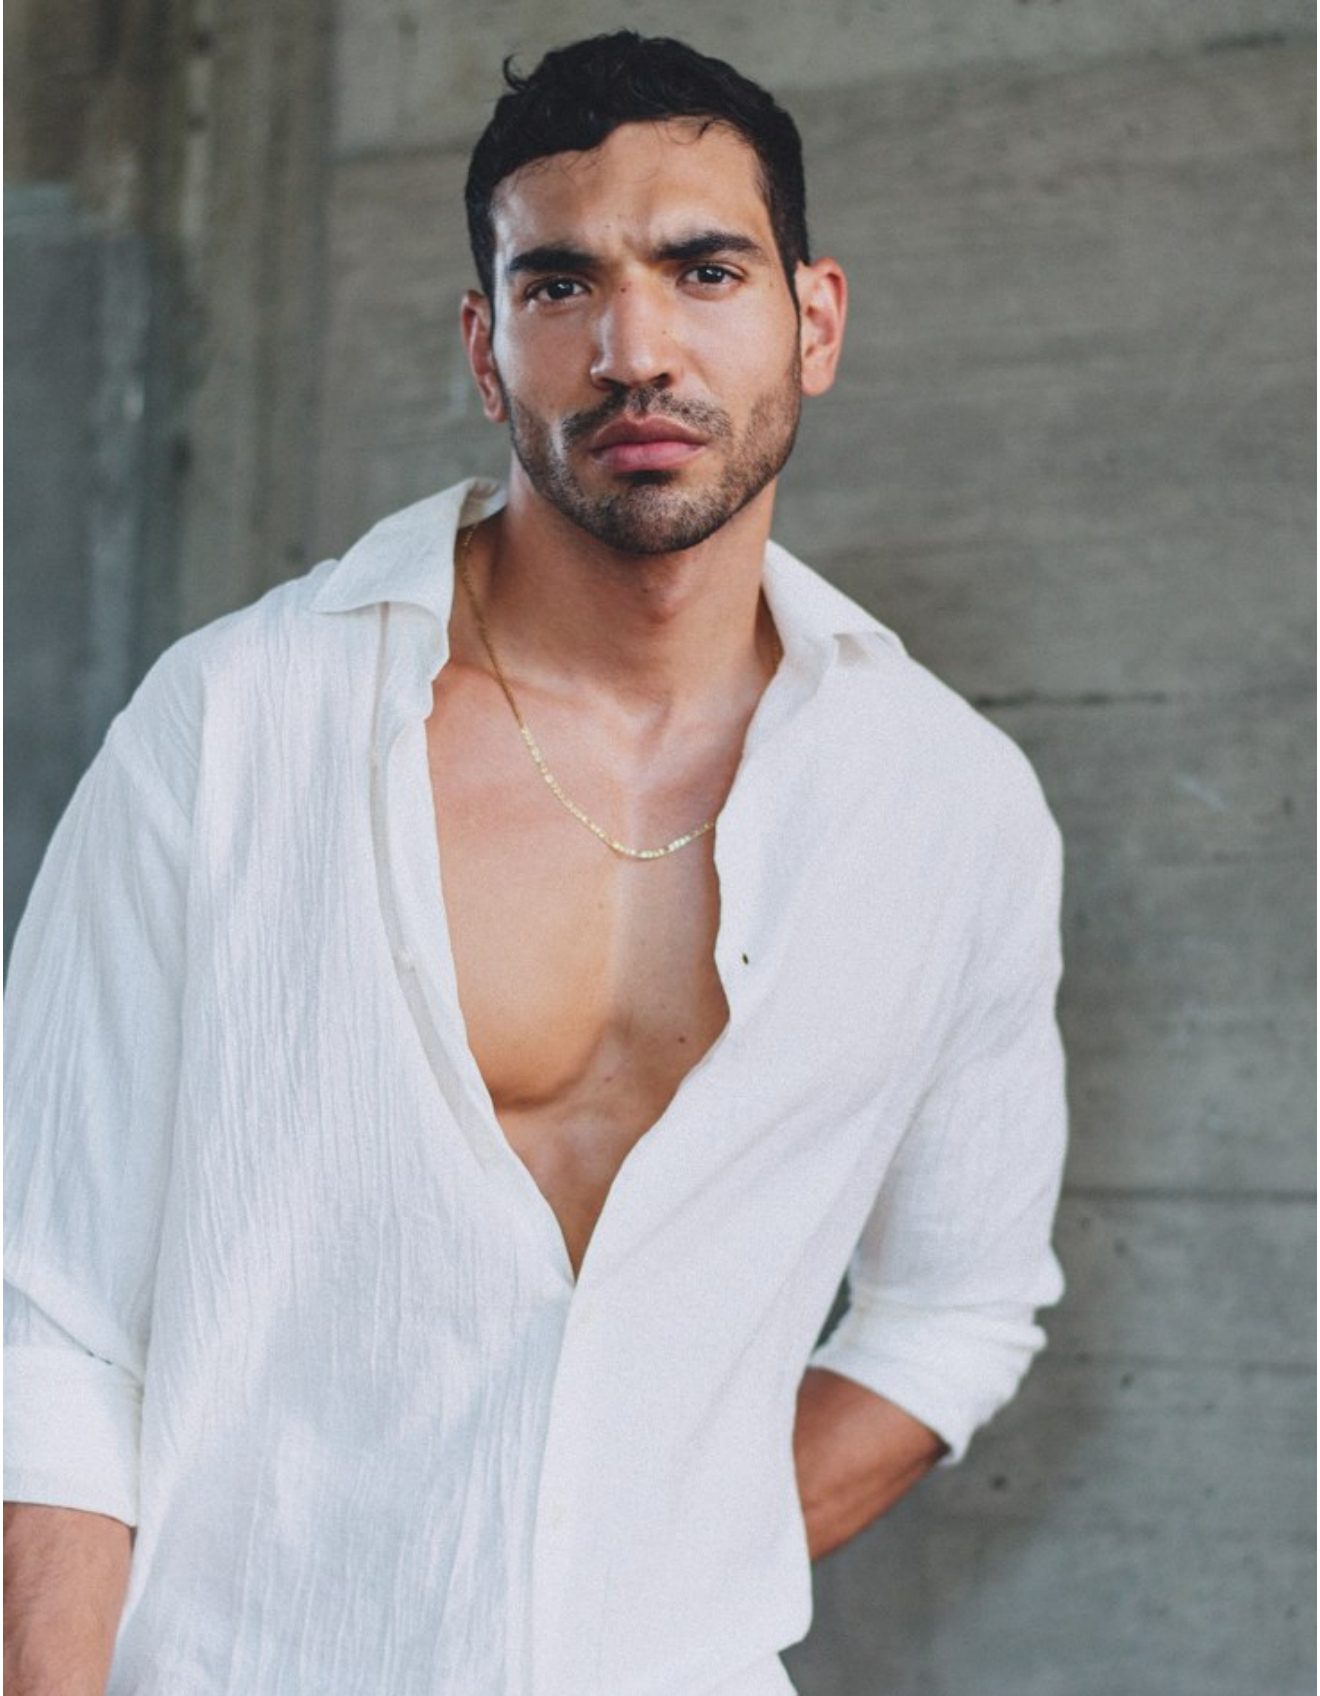

BOSS MODELS

CAPE TOWN

SERGEI ADONIS

Height: 188cm Chest: 104cm Waist: 77cm Suit: 40 R Shoe: 12 UK Hair: Black Eyes: Brown

BOSS MODELS

CAPE TOWN

SERGEI ADONIS

Height: 188cm Chest: 104cm Waist: 77cm Suit: 40 R Shoe: 12 UK Hair: Black Eyes: Brown