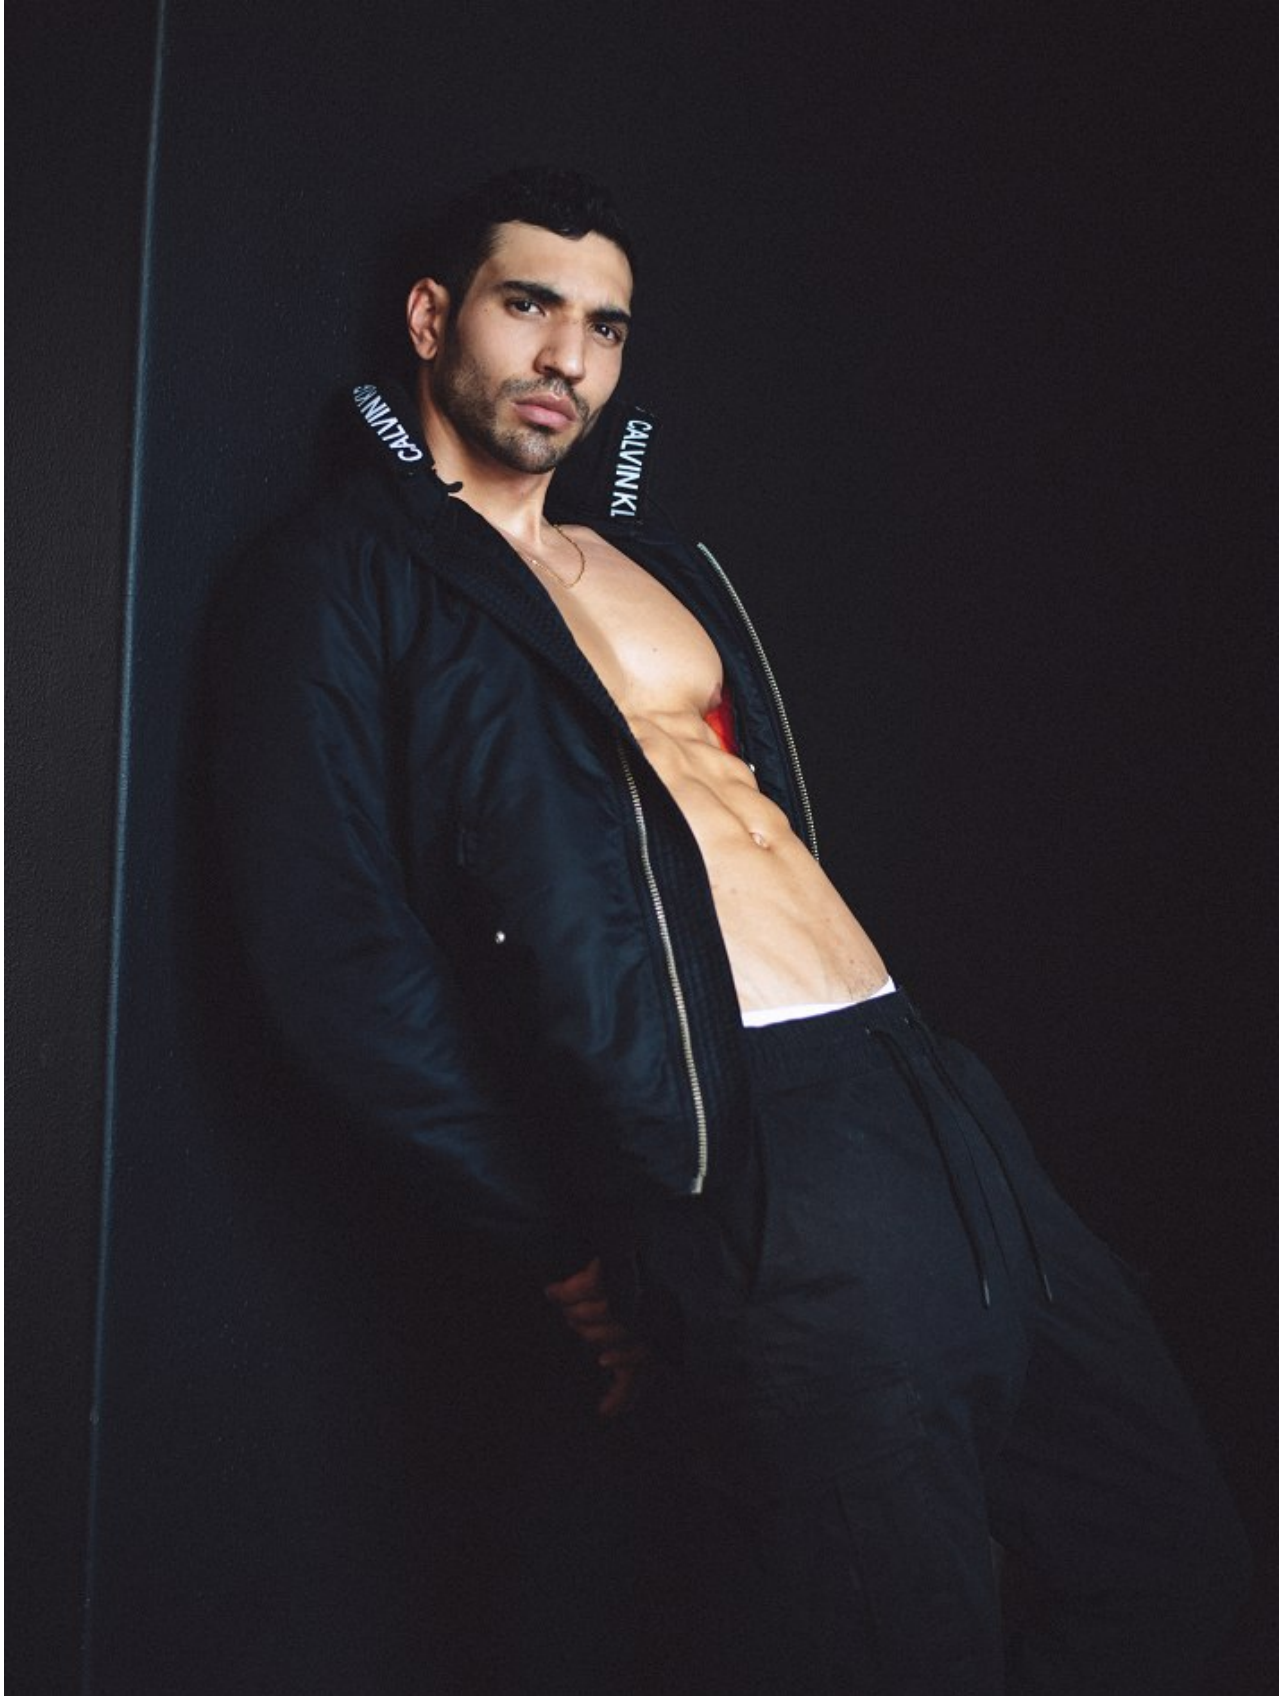

BOSS MODELS

CAPE TOWN

SERGEI ADONIS

Height: 188cm Chest: 104cm Waist: 77cm Suit: 40 R Shoe: 12 UK Hair: Black Eyes: Brown

BOSS MODELS

CAPE TOWN

SERGEI ADONIS

Height: 188cm Chest: 104cm Waist: 77cm Suit: 40 R Shoe: 12 UK Hair: Black Eyes: Brown