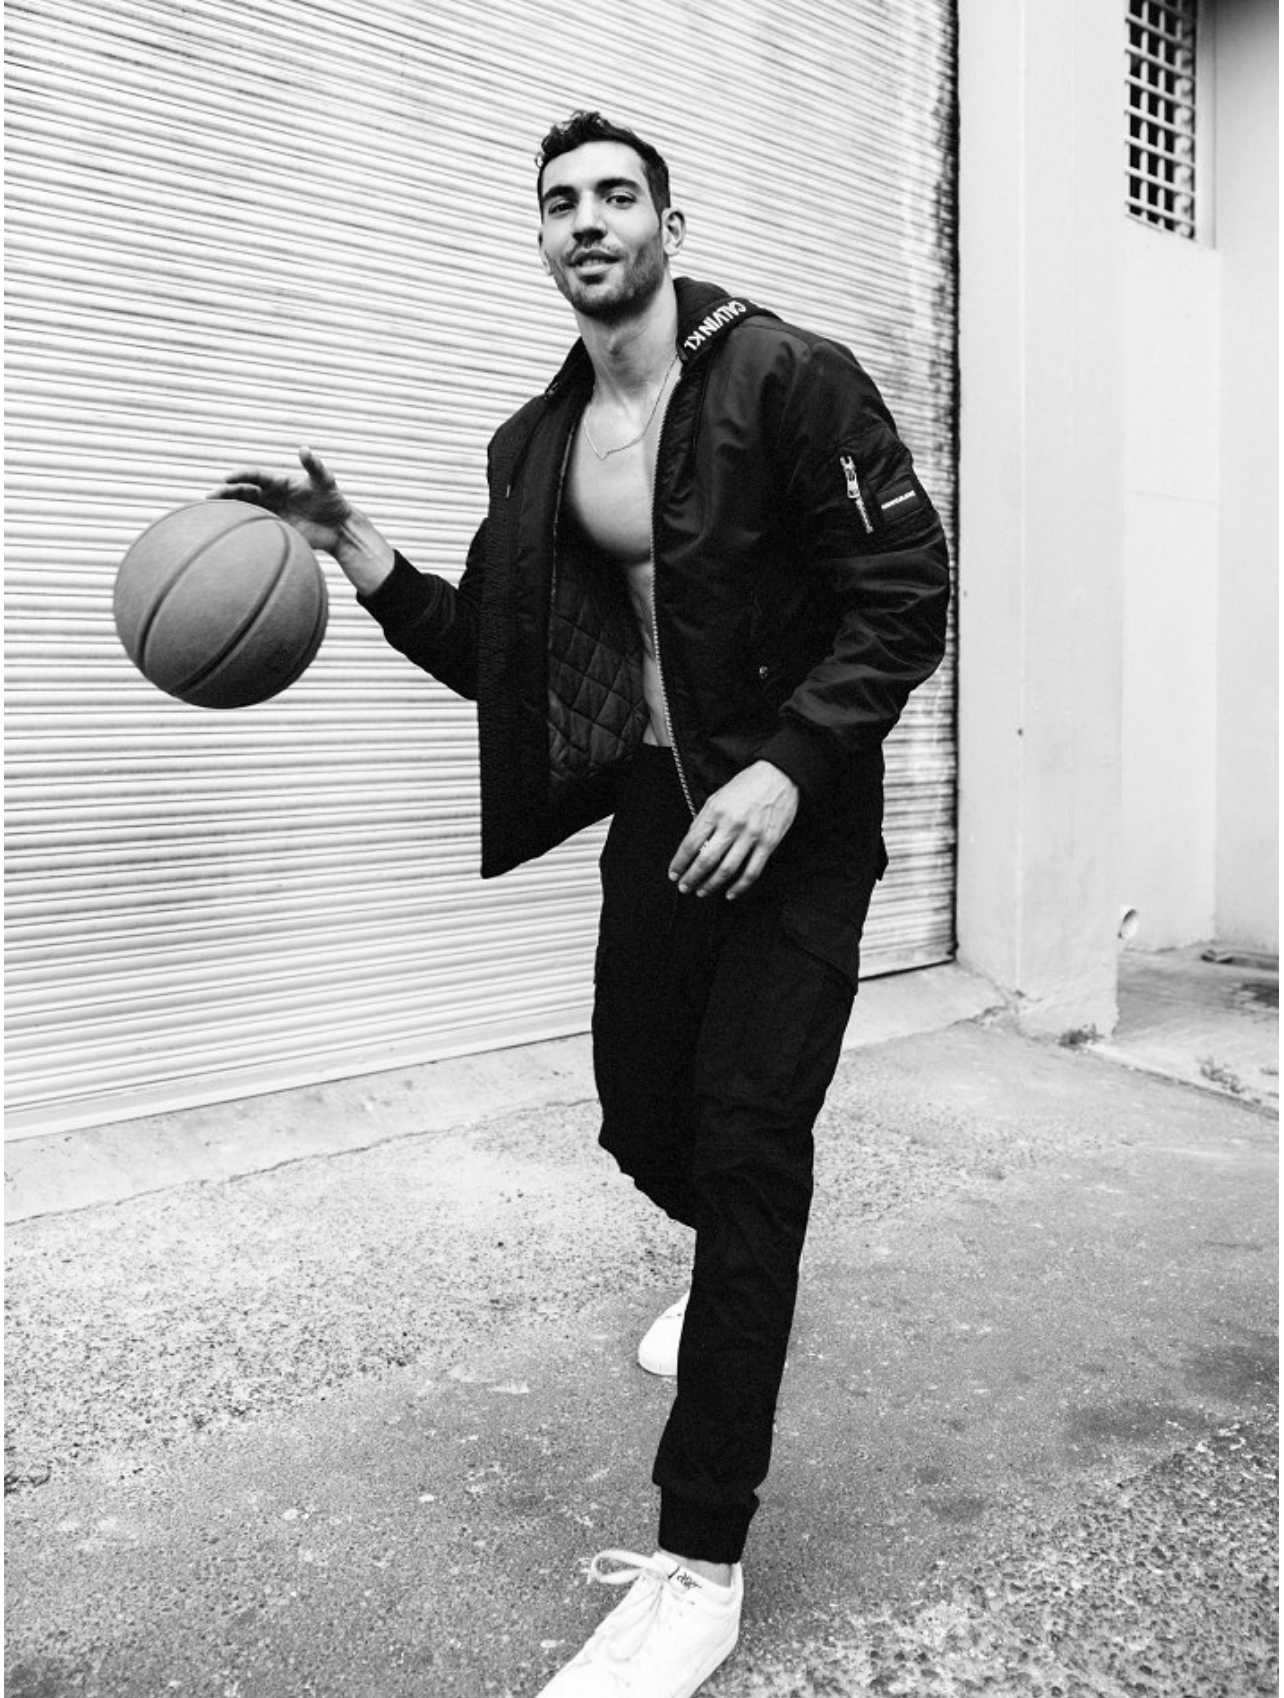

BOSS MODELS

CAPE TOWN

SERGEI ADONIS

Height: 188cm Chest: 104cm Waist: 77cm Suit: 40 R Shoe: 12 UK Hair: Black Eyes: Brown

BOSS MODELS

CAPE TOWN

SERGEI ADONIS

Height: 188cm Chest: 104cm Waist: 77cm Suit: 40 R Shoe: 12 UK Hair: Black Eyes: Brown