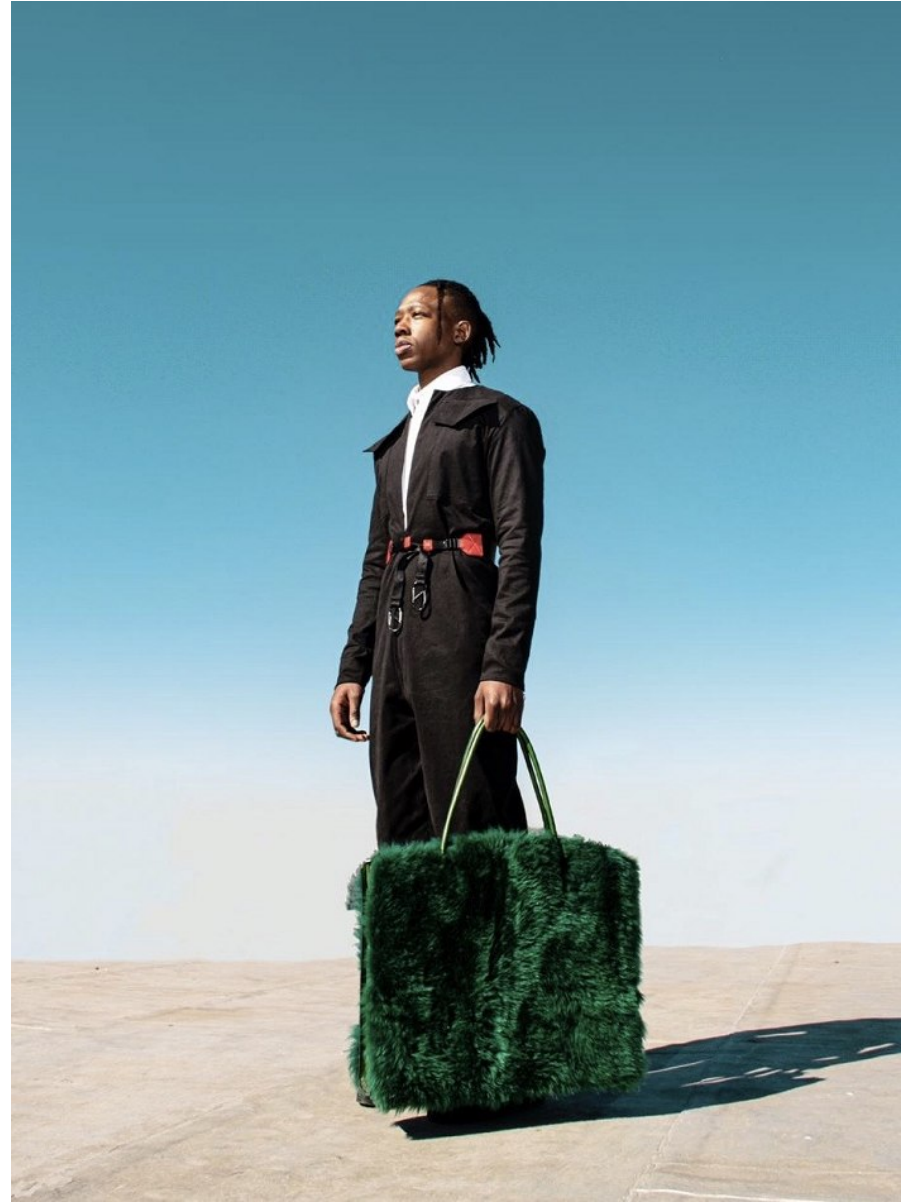

BOSS MODELS

CAPE TOWN

KELETSO MVUBELO

Height: 185cm Chest: 96cm Waist: 75cm Suit: 38 R Shoe: 10 UK Hair: Black Eyes: Hazel