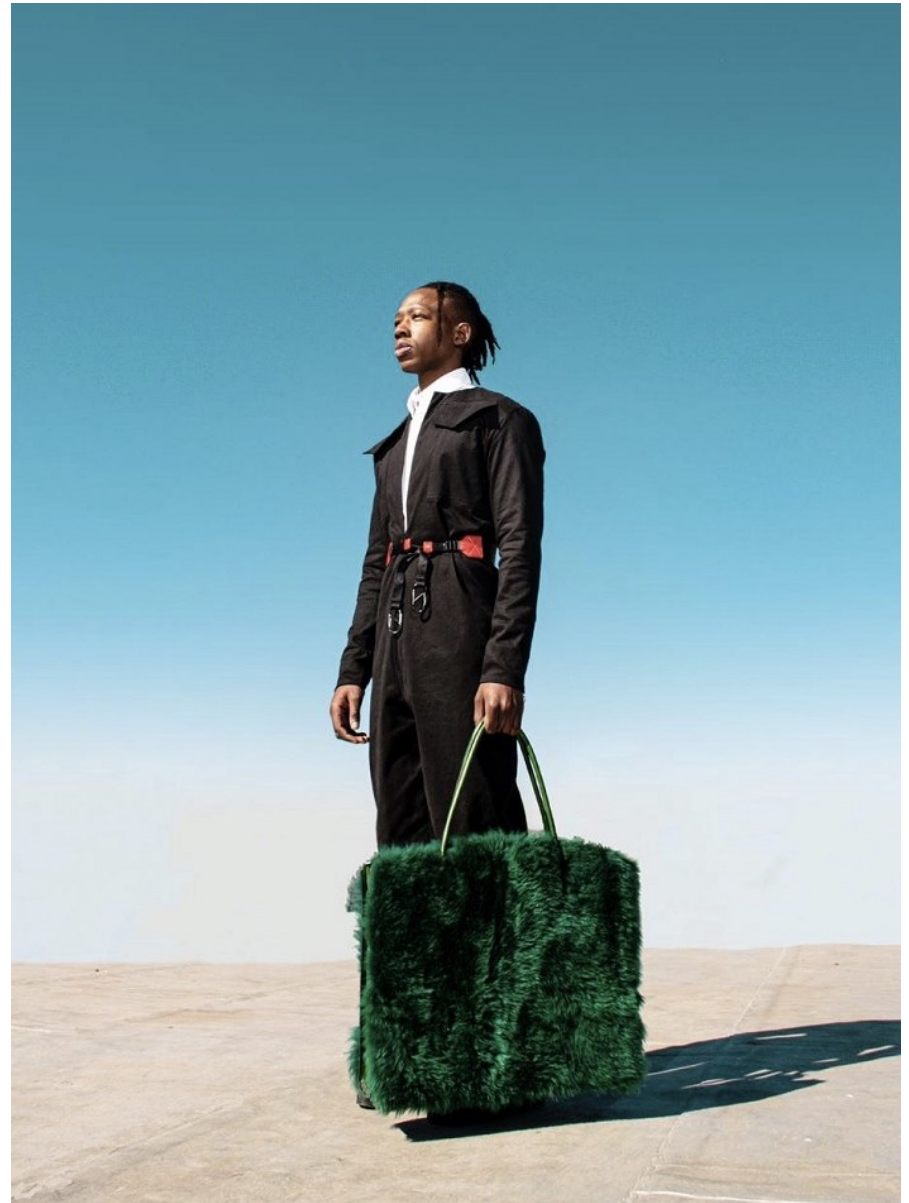

BOSS MODELS

CAPE TOWN

KELETSO MVUBELO

Height: 185cm Chest: 100cm Waist: 81cm Suit: 38 R Shoe: 10 UK Hair: Black Eyes: Hazel