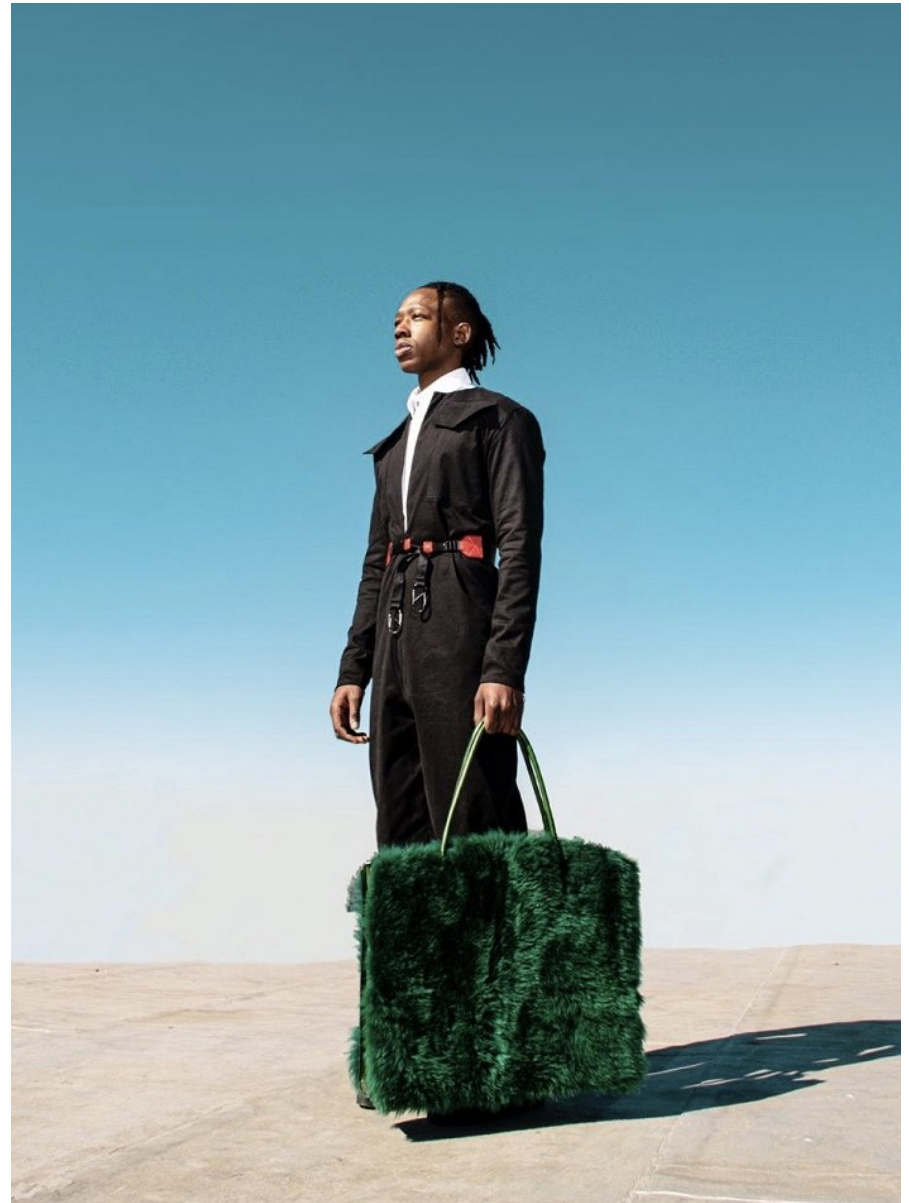

BOSS MODELS

CAPE TOWN

KELETSO MVUBELO

Height: 185cm Chest: 96cm Waist: 75cm Suit: 38 R Shoe: 10 UK Hair: Black Eyes: Hazel