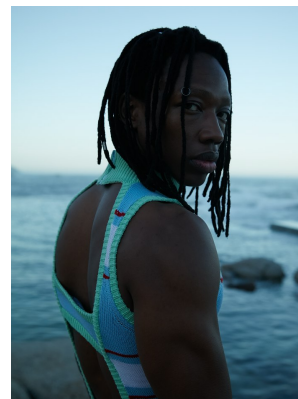

BOSS MODELS

CAPE TOWN

KELETSO MVUBELO

Height: 185cm Chest: 96cm Waist: 75cm Suit: 38 R Shoe: 10 UK Hair: Black Eyes: Hazel

BOSS MODELS

CAPE TOWN

KELETSO MVUBELO

Height: 185cm Chest: 96cm Waist: 75cm Suit: 38 R Shoe: 10 UK Hair: Black Eyes: Hazel