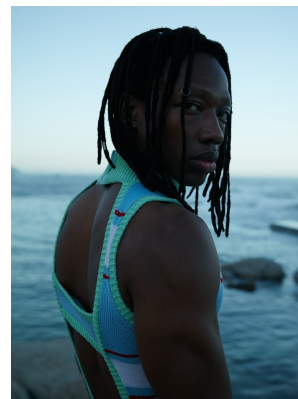

BOSS MODELS

CAPE TOWN

KELETSO MVUBELO

Height: 185cm Chest: 100cm Waist: 81cm Suit: 38 R Shoe: 10 UK Hair: Black Eyes: Hazel

BOSS MODELS

CAPE TOWN

KELETSO MVUBELO

Height: 185cm Chest: 100cm Waist: 81cm Suit: 38 R Shoe: 10 UK Hair: Black Eyes: Hazel