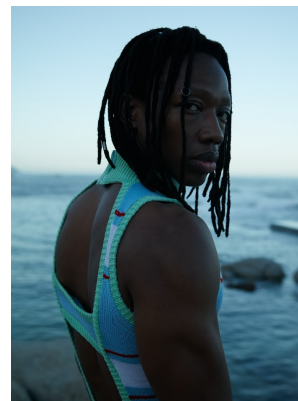

BOSS MODELS

CAPE TOWN

KELETSO MVUBELO

Height: 185cm Chest: 96cm Waist: 75cm Suit: 38 R Shoe: 10 UK Hair: Black Eyes: Hazel

BOSS MODELS

CAPE TOWN

KELETSO MVUBELO

Height: 185cm Chest: 96cm Waist: 75cm Suit: 38 R Shoe: 10 UK Hair: Black Eyes: Hazel