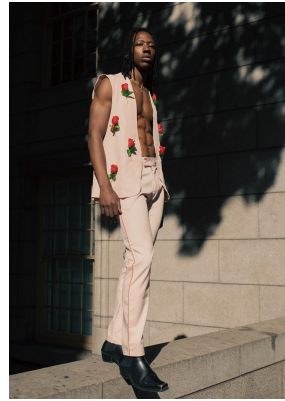

BOSS MODELS

CAPE TOWN

KELETSO MVUBELO

Height: 185cm Chest: 96cm Waist: 75cm Suit: 38 R Shoe: 10 UK Hair: Black Eyes: Hazel

BOSS MODELS

CAPE TOWN

KELETSO MVUBELO

Height: 185cm Chest: 96cm Waist: 75cm Suit: 38 R Shoe: 10 UK Hair: Black Eyes: Hazel