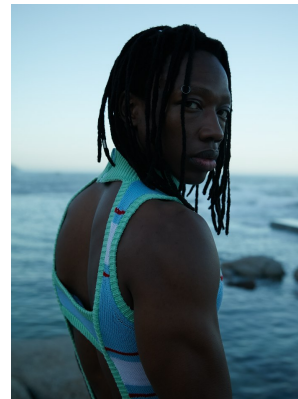

BOSS MODELS

CAPE TOWN

KELETSO MVUBELO

Height: 185cm Chest: 96cm Waist: 75cm Suit: 38 R Shoe: 10 UK Hair: Black Eyes: Hazel

BOSS MODELS

CAPE TOWN

KELETSO MVUBELO

Height: 185cm Chest: 96cm Waist: 75cm Suit: 38 R Shoe: 10 UK Hair: Black Eyes: Hazel