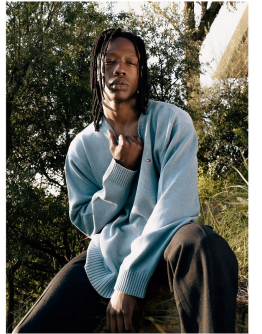

BOSS MODELS

CAPE TOWN

KELETSO MVUBELO

Height: 185cm Chest: 96cm Waist: 75cm Suit: 38 R Shoe: 10 UK Hair: Black Eyes: Hazel

BOSS MODELS

CAPE TOWN

KELETSO MVUBELO

Height: 185cm Chest: 96cm Waist: 75cm Suit: 38 R Shoe: 10 UK Hair: Black Eyes: Hazel