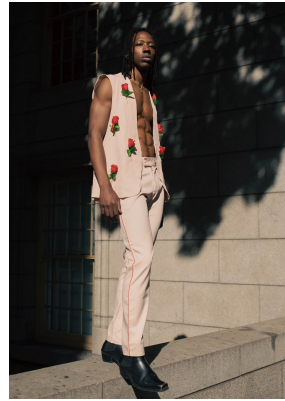

BOSS MODELS

CAPE TOWN

KELETSO MVUBELO

Height: 185cm Chest: 100cm Waist: 81cm Suit: 38 R Shoe: 10 UK Hair: Black Eyes: Hazel

BOSS MODELS

CAPE TOWN

KELETSO MVUBELO

Height: 185cm Chest: 100cm Waist: 81cm Suit: 38 R Shoe: 10 UK Hair: Black Eyes: Hazel