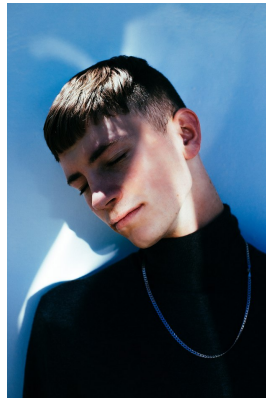

# BOSS MODELS

CAPE TOWN

BEN JACKSON

Height: 189cm Chest: 96cm Waist: 77cm Suit: 40 L Shoe: 11 UK Hair: Brown Eyes: Blue