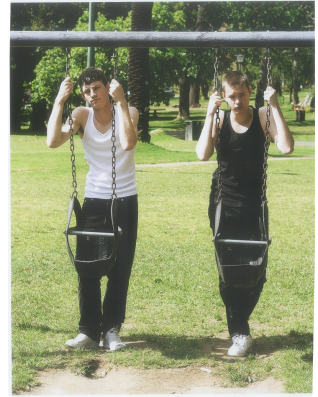

BOSS MODELS

CAPE TOWN

BEN JACKSON

Height: 189cm Chest: 96cm Waist: 77cm Suit: 40 L Shoe: 11 UK Hair: Brown Eyes: Blue