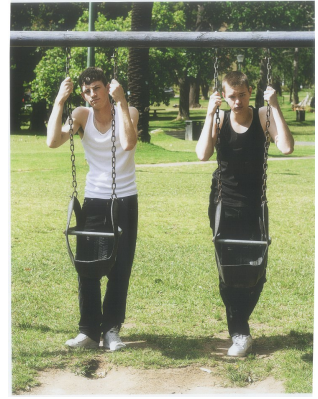

# BOSS MODELS

CAPE TOWN

BEN JACKSON

Height: 189cm Chest: 96cm Waist: 77cm Suit: 40 L Shoe: 11 UK Hair: Brown Eyes: Blue