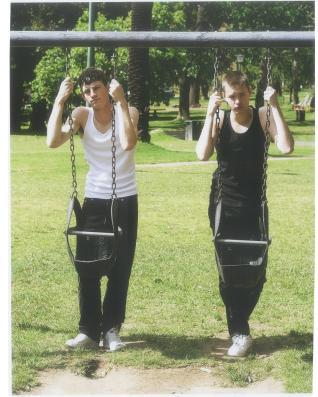

# BOSS MODELS

CAPE TOWN

BEN JACKSON

Height: 189cm Chest: 96cm Waist: 77cm Suit: 40 L Shoe: 11 UK Hair: Brown Eyes: Blue