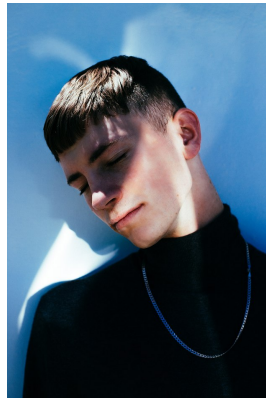

BOSS MODELS

CAPE TOWN

BEN JACKSON

Height: 189cm Chest: 96cm Waist: 77cm Suit: 40 L Shoe: 11 UK Hair: Brown Eyes: Blue