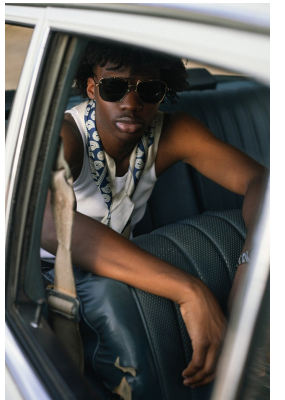

# BOSS MODELS

CAPE TOWN

## OREOLUWA ALABA

Height: 182cm Chest: 94cm Waist: 70cm Shoe: 8.5 UK Hair: Brown Eyes: Black