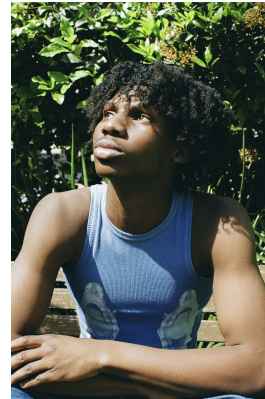

BOSS MODELS

CAPE TOWN

OREOLUWA ALABA

Height: 182cm Chest: 94cm Waist: 70cm Suit: 38 R Shoe: 8.5 UK Hair: Brown Eyes: Black

BOSS MODELS

CAPE TOWN

OREOLUWA ALABA

Height: 182cm Chest: 94cm Waist: 70cm Suit: 38 R Shoe: 8.5 UK Hair: Brown Eyes: Black