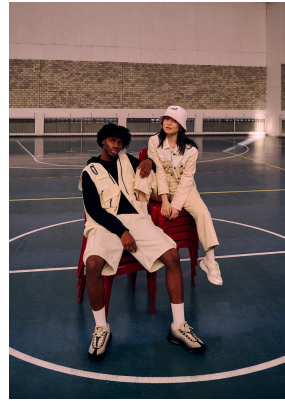

BOSS MODELS

CAPE TOWN

OREOLUWA ALABA

Height: 182cm Chest: 94cm Waist: 70cm Suit: 38 R Shoe: 8.5 UK Hair: Brown Eyes: Black

BOSS MODELS

CAPE TOWN

OREOLUWA ALABA

Height: 182cm Chest: 94cm Waist: 70cm Suit: 38 R Shoe: 8.5 UK Hair: Brown Eyes: Black