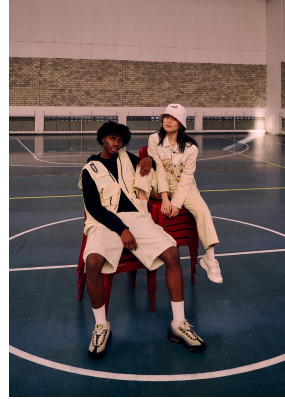

BOSS MODELS

CAPE TOWN

OREOLUWA ALABA

Height: 182cm Chest: 94cm Waist: 70cm Shoe: 8.5 UK Hair: Brown Eyes: Black