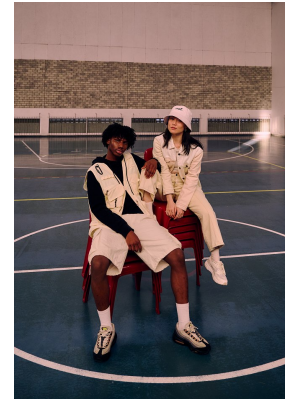

BOSS MODELS

CAPE TOWN

OREOLUWA ALABA

Height: 182cm Chest: 94cm Waist: 70cm Suit: 38 R Shoe: 8.5 UK Hair: Brown Eyes: Black

BOSS MODELS

CAPE TOWN

OREOLUWA ALABA

Height: 182cm Chest: 94cm Waist: 70cm Suit: 38 R Shoe: 8.5 UK Hair: Brown Eyes: Black