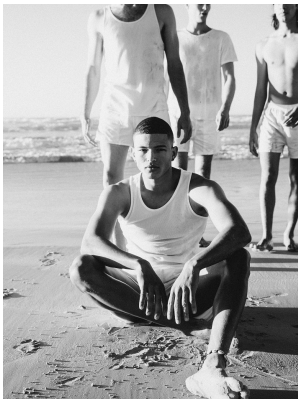

BOSS MODELS

CAPE TOWN

SAINT ANGELO

Height: 189cm Chest: 92cm Waist: 73cm Suit: 40 L Shoe: 8.5 UK Hair: Brown Eyes: Brown

BOSS MODELS

CAPE TOWN

SAINT ANGELO

Height: 189cm Chest: 92cm Waist: 73cm Suit: 40 L Shoe: 8.5 UK Hair: Brown Eyes: Brown