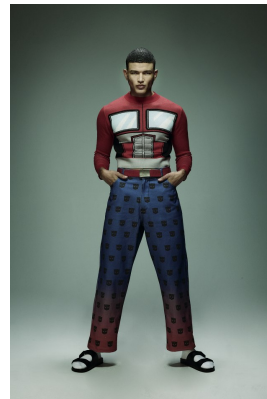

BOSS MODELS

CAPE TOWN

SAINT ANGELO

Height: 189cm Chest: 92cm Waist: 73cm Suit: 40 L Shoe: 8.5 UK Hair: Brown Eyes: Brown

BOSS MODELS

CAPE TOWN

SAINT ANGELO

Height: 189cm Chest: 92cm Waist: 73cm Suit: 40 L Shoe: 8.5 UK Hair: Brown Eyes: Brown