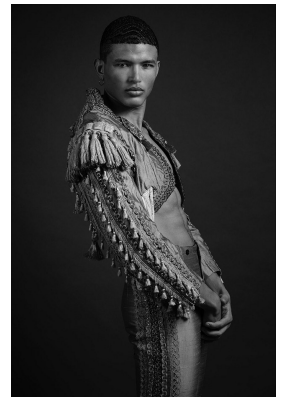

BOSS MODELS

CAPE TOWN

SAINT ANGELO

Height: 189cm Chest: 95cm Waist: 74cm Suit: 38 L Shoe: 9 UK Hair: Brown Eyes: Brown

BOSS MODELS

CAPE TOWN

SAINT ANGELO

Height: 189cm Chest: 95cm Waist: 74cm Suit: 38 L Shoe: 9 UK Hair: Brown Eyes: Brown