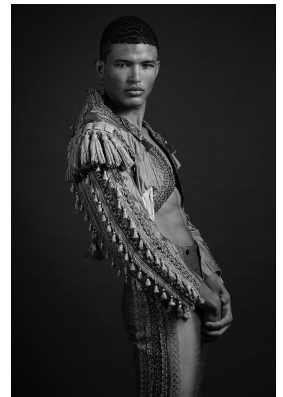

# BOSS MODELS

CAPE TOWN

## SAINT ANGELO

Height: 189cm Chest: 94cm Waist: 79cm Suit: 38 L Shoe: 9 UK Hair: Brown Eyes: Brown