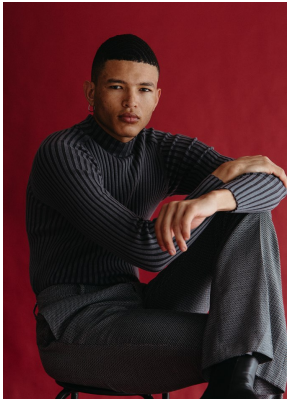

BOSS MODELS

CAPE TOWN

SAINT ANGELO

Height: 189cm Chest: 94cm Waist: 79cm Suit: 38 L Shoe: 9 UK Hair: Brown Eyes: Brown

BOSS MODELS

CAPE TOWN

SAINT ANGELO

Height: 189cm Chest: 94cm Waist: 79cm Suit: 38 L Shoe: 9 UK Hair: Brown Eyes: Brown