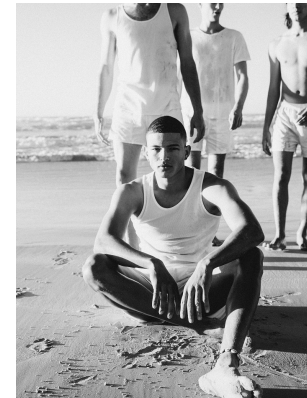

# BOSS MODELS

CAPE TOWN

## SAINT ANGELO

Height: 189cm Chest: 94cm Waist: 79cm Suit: 38 L Shoe: 9 UK Hair: Brown Eyes: Brown