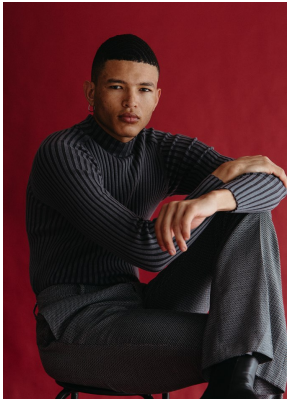

BOSS MODELS

CAPE TOWN

SAINT ANGELO

Height: 189cm Chest: 95cm Waist: 74cm Suit: 38 L Shoe: 9 UK Hair: Brown Eyes: Brown

BOSS MODELS

CAPE TOWN

SAINT ANGELO

Height: 189cm Chest: 95cm Waist: 74cm Suit: 38 L Shoe: 9 UK Hair: Brown Eyes: Brown