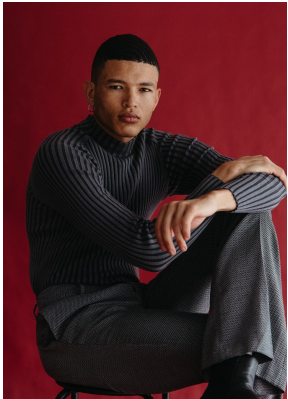

# BOSS MODELS

CAPE TOWN

## SAINT ANGELO

Height: 189cm Chest: 94cm Waist: 79cm Suit: 38 L Shoe: 9 UK Hair: Brown Eyes: Brown