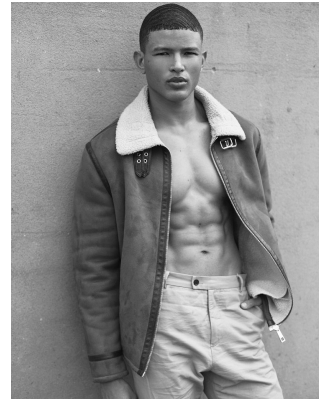

# BOSS MODELS

CAPE TOWN

## SAINT ANGELO

Height: 189cm Chest: 94cm Waist: 79cm Suit: 38 L Shoe: 9 UK Hair: Brown Eyes: Brown