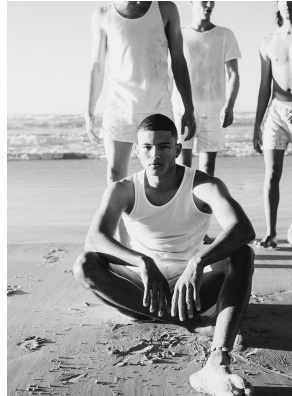

BOSS MODELS

CAPE TOWN

SAINT ANGELO

Height: 189cm Chest: 94cm Waist: 79cm Suit: 38 L Shoe: 9 UK Hair: Brown Eyes: Brown

BOSS MODELS

CAPE TOWN

SAINT ANGELO

Height: 189cm Chest: 94cm Waist: 79cm Suit: 38 L Shoe: 9 UK Hair: Brown Eyes: Brown