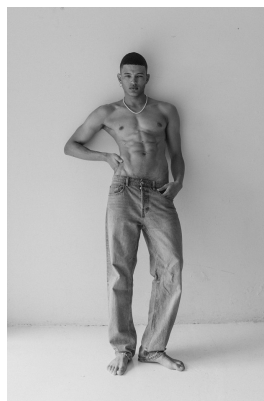

BOSS MODELS

CAPE TOWN

SAINT ANGELO

Height: 189cm Chest: 95cm Waist: 74cm Suit: 38 L Shoe: 9 UK Hair: Brown Eyes: Brown

BOSS MODELS

CAPE TOWN

SAINT ANGELO

Height: 189cm Chest: 95cm Waist: 74cm Suit: 38 L Shoe: 9 UK Hair: Brown Eyes: Brown