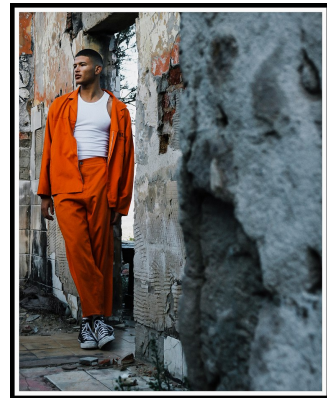

BOSS MODELS

CAPE TOWN

SAINT ANGELO

Height: 189cm Chest: 95cm Waist: 74cm Suit: 38 L Shoe: 9 UK Hair: Brown Eyes: Brown

BOSS MODELS

CAPE TOWN

SAINT ANGELO

Height: 189cm Chest: 95cm Waist: 74cm Suit: 38 L Shoe: 9 UK Hair: Brown Eyes: Brown