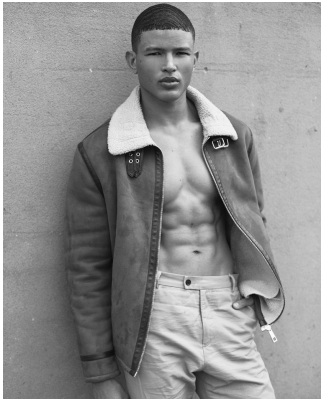

BOSS MODELS

CAPE TOWN

SAINT ANGELO

Height: 189cm Chest: 92cm Waist: 73cm Suit: 40 L Shoe: 8.5 UK Hair: Brown Eyes: Brown

BOSS MODELS

CAPE TOWN

SAINT ANGELO

Height: 189cm Chest: 92cm Waist: 73cm Suit: 40 L Shoe: 8.5 UK Hair: Brown Eyes: Brown