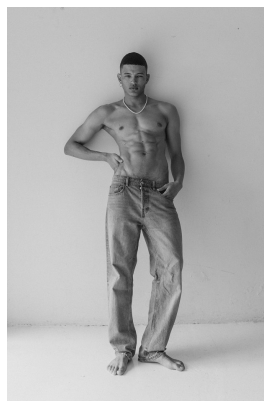

# BOSS MODELS

CAPE TOWN

## SAINT ANGELO

Height: 189cm Chest: 94cm Waist: 79cm Suit: 38 L Shoe: 9 UK Hair: Brown Eyes: Brown