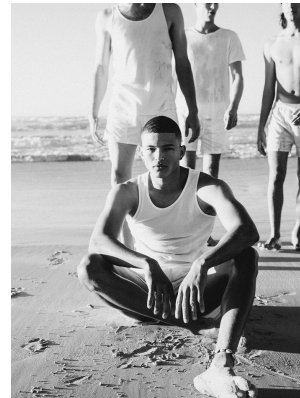

BOSS MODELS

CAPE TOWN

SAINT ANGELO

Height: 189cm Chest: 95cm Waist: 74cm Suit: 38 L Shoe: 9 UK Hair: Brown Eyes: Brown

BOSS MODELS

CAPE TOWN

SAINT ANGELO

Height: 189cm Chest: 95cm Waist: 74cm Suit: 38 L Shoe: 9 UK Hair: Brown Eyes: Brown