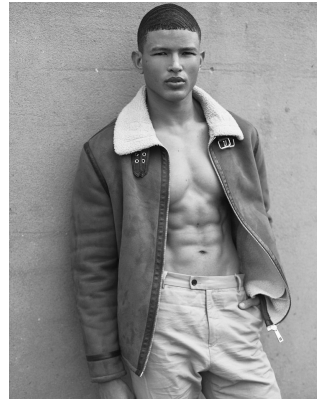

BOSS MODELS

CAPE TOWN

SAINT ANGELO

Height: 189cm Chest: 95cm Waist: 74cm Suit: 38 L Shoe: 9 UK Hair: Brown Eyes: Brown

BOSS MODELS

CAPE TOWN

SAINT ANGELO

Height: 189cm Chest: 95cm Waist: 74cm Suit: 38 L Shoe: 9 UK Hair: Brown Eyes: Brown