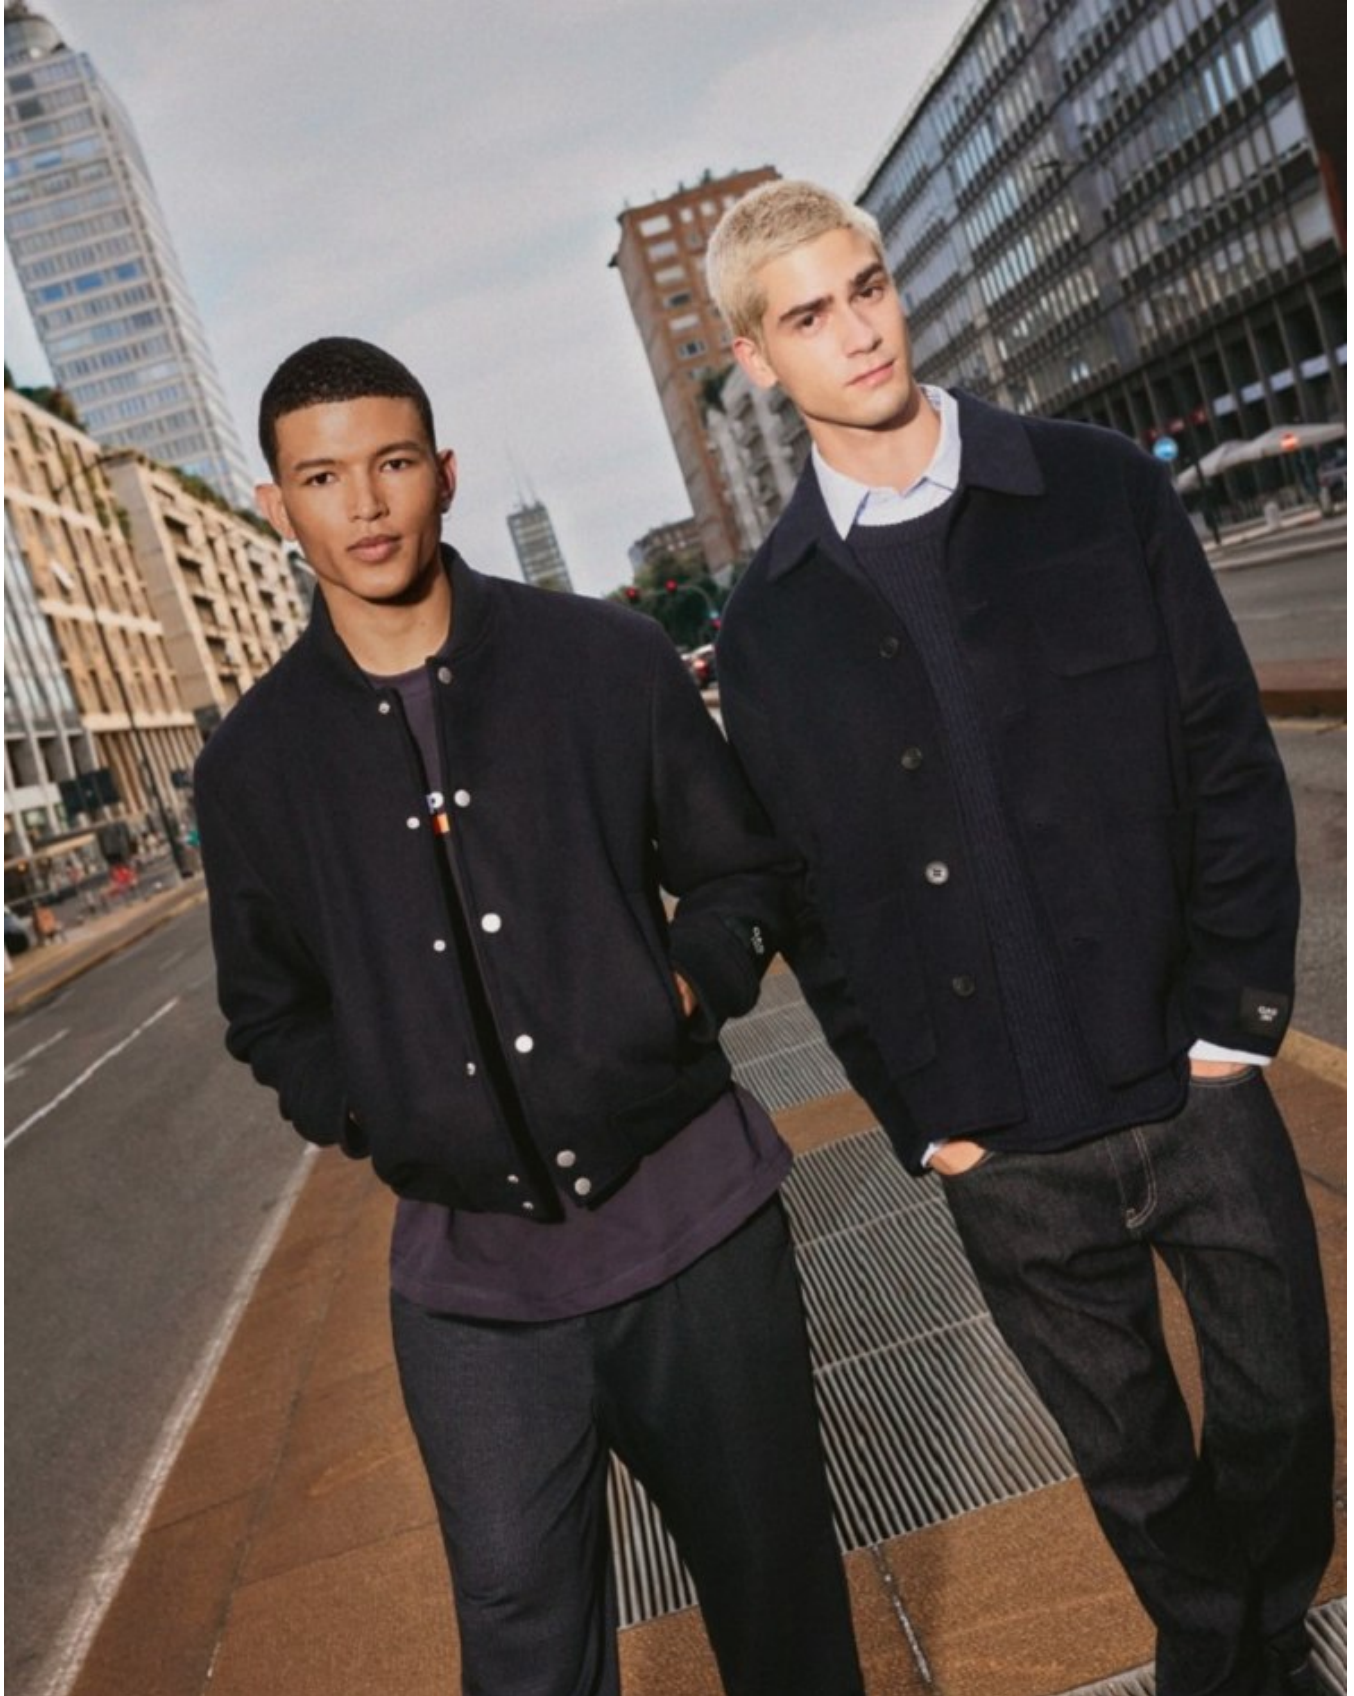

BOSS MODELS

CAPE TOWN

SAINT ANGELO

Height: 189cm Chest: 94cm Waist: 79cm Suit: 38 L Shoe: 9 UK Hair: Brown Eyes: Brown