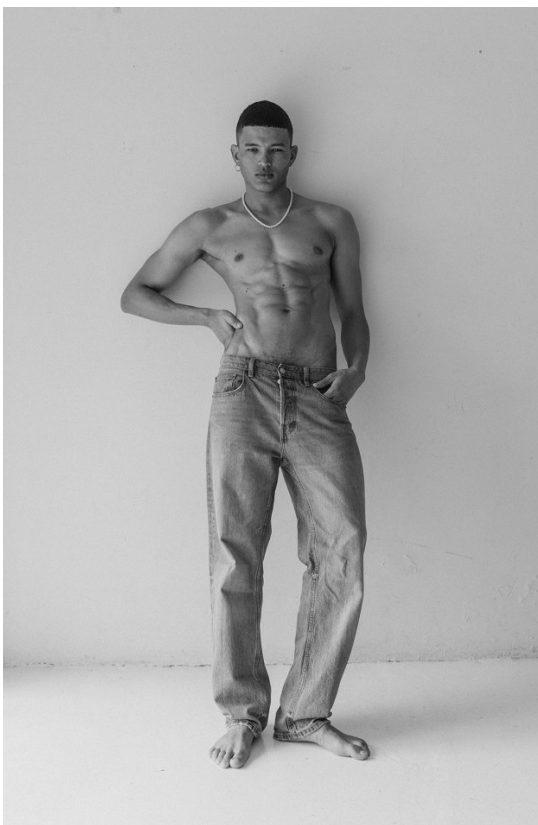

BOSS MODELS

CAPE TOWN

SAINT ANGELO

Height: 189cm Chest: 95cm Waist: 74cm Suit: 38 L Shoe: 9 UK Hair: Brown Eyes: Brown

BOSS MODELS

CAPE TOWN

SAINT ANGELO

Height: 189cm Chest: 95cm Waist: 74cm Suit: 38 L Shoe: 9 UK Hair: Brown Eyes: Brown

BOSS MODELS

CAPE TOWN

SAINT ANGELO

Height: 189cm Chest: 95cm Waist: 74cm Suit: 38 L Shoe: 9 UK Hair: Brown Eyes: Brown