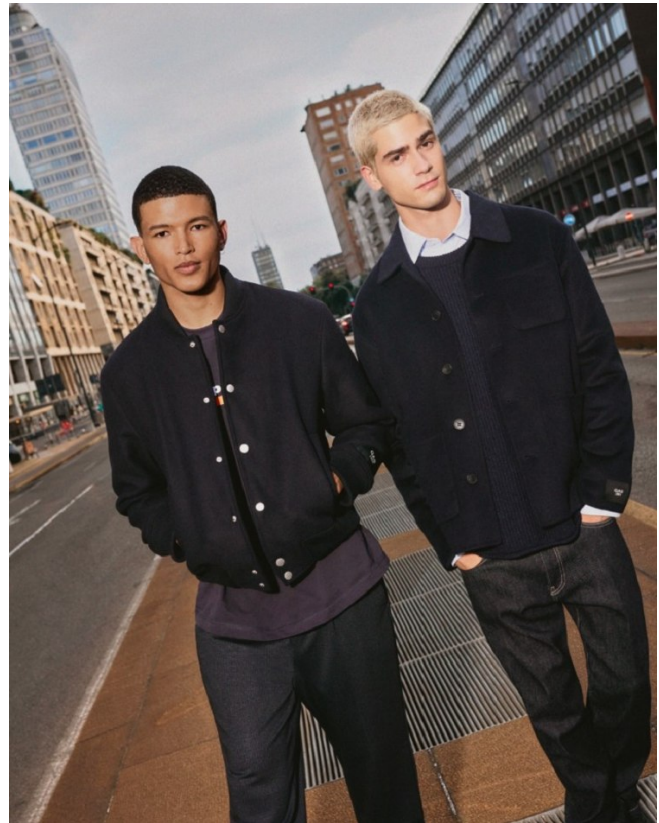

BOSS MODELS

CAPE TOWN

SAINT ANGELO

Height: 189cm Chest: 94cm Waist: 79cm Suit: 38 L Shoe: 9 UK Hair: Brown Eyes: Brown

BOSS MODELS

CAPE TOWN

SAINT ANGELO

Height: 189cm Chest: 94cm Waist: 79cm Suit: 38 L Shoe: 9 UK Hair: Brown Eyes: Brown