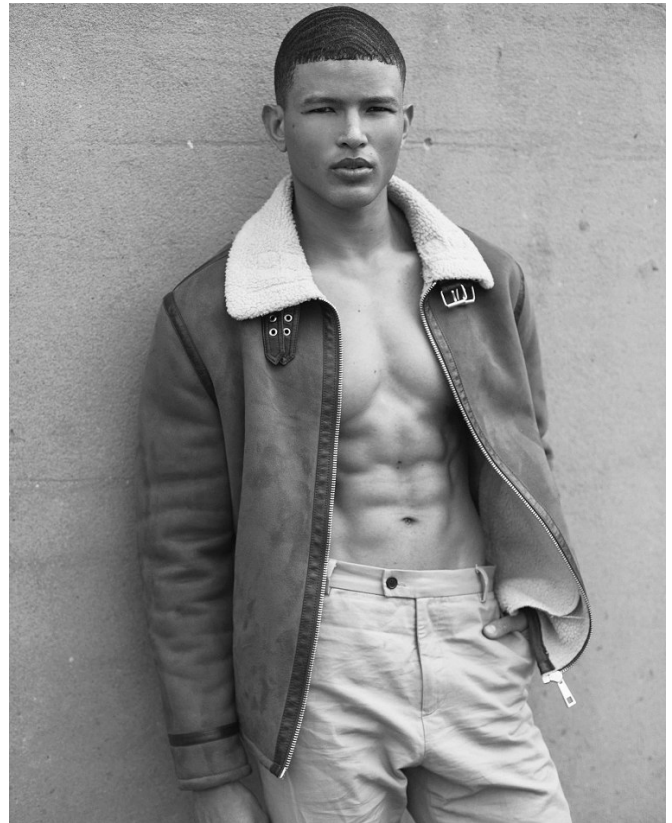

BOSS MODELS

CAPE TOWN

2

91

SAINT ANGELO

Height: 189cm Chest: 92cm Waist: 73cm Suit: 40 L Shoe: 8.5 UK Hair: Brown Eyes: Brown

BOSS MODELS

CAPE TOWN

SAINT ANGELO

Height: 189cm Chest: 92cm Waist: 73cm Suit: 40 L Shoe: 8.5 UK Hair: Brown Eyes: Brown

BOSS MODELS

CAPE TOWN

SAINT ANGELO

Height: 189cm Chest: 92cm Waist: 73cm Suit: 40 L Shoe: 8.5 UK Hair: Brown Eyes: Brown

BOSS MODELS

CAPE TOWN

SAINT ANGELO

Height: 189cm Chest: 92cm Waist: 73cm Suit: 40 L Shoe: 8.5 UK Hair: Brown Eyes: Brown

BOSS MODELS

CAPE TOWN

SAINT ANGELO

Height: 189cm Chest: 92cm Waist: 73cm Suit: 40 L Shoe: 8.5 UK Hair: Brown Eyes: Brown