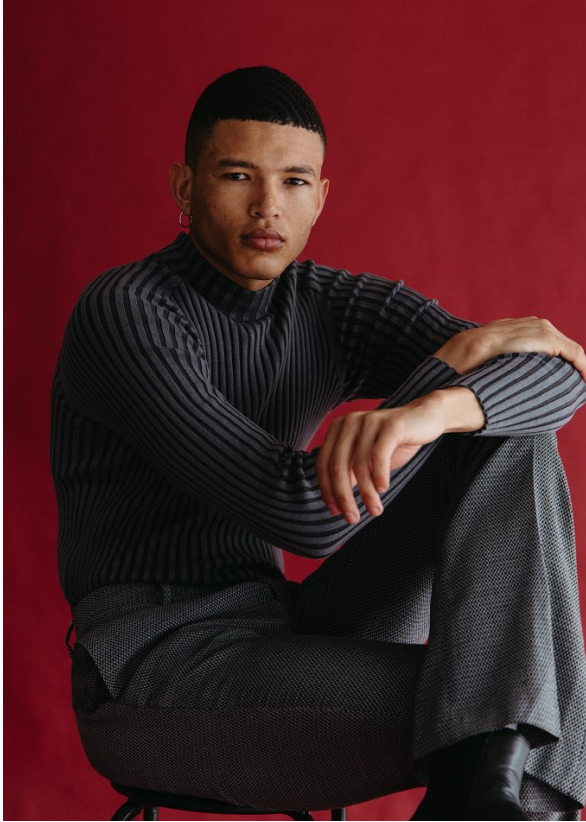

BOSS MODELS

CAPE TOWN

2

91

SAINT ANGELO

Height: 189cm Chest: 92cm Waist: 73cm Suit: 40 L Shoe: 8.5 UK Hair: Brown Eyes: Brown

BOSS MODELS

CAPE TOWN

BOSS MODELS

CAPE TOWN

SAINT ANGELO

Height: 189cm Chest: 92cm Waist: 73cm Suit: 40 L Shoe: 8.5 UK Hair: Brown Eyes: Brown

BOSS MODELS

CAPE TOWN

SAINT ANGELO

Height: 189cm Chest: 92cm Waist: 73cm Suit: 40 L Shoe: 8.5 UK Hair: Brown Eyes: Brown