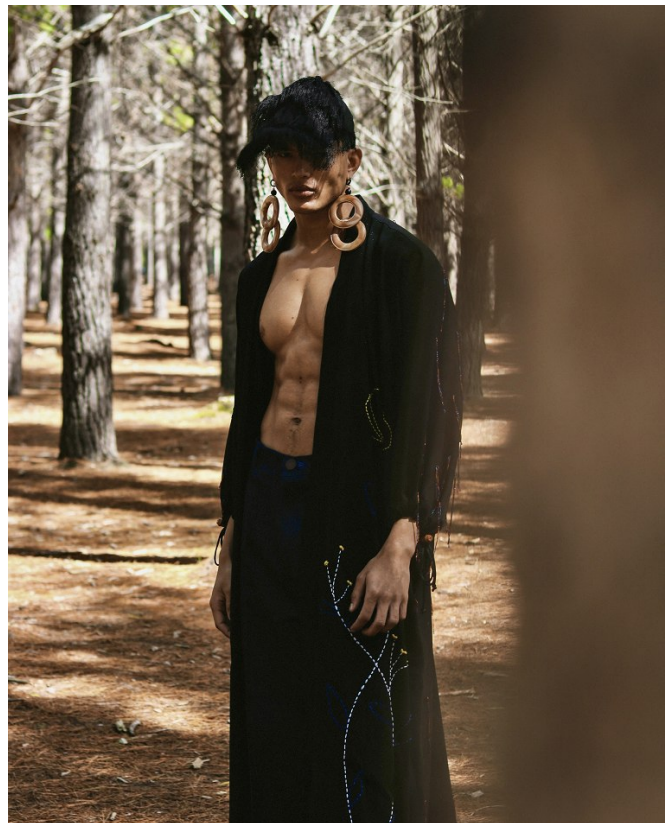

BOSS MODELS

CAPE TOWN

SAINT ANGELO

Height: 189cm Chest: 95cm Waist: 74cm Suit: 38 L Shoe: 9 UK Hair: Brown Eyes: Brown