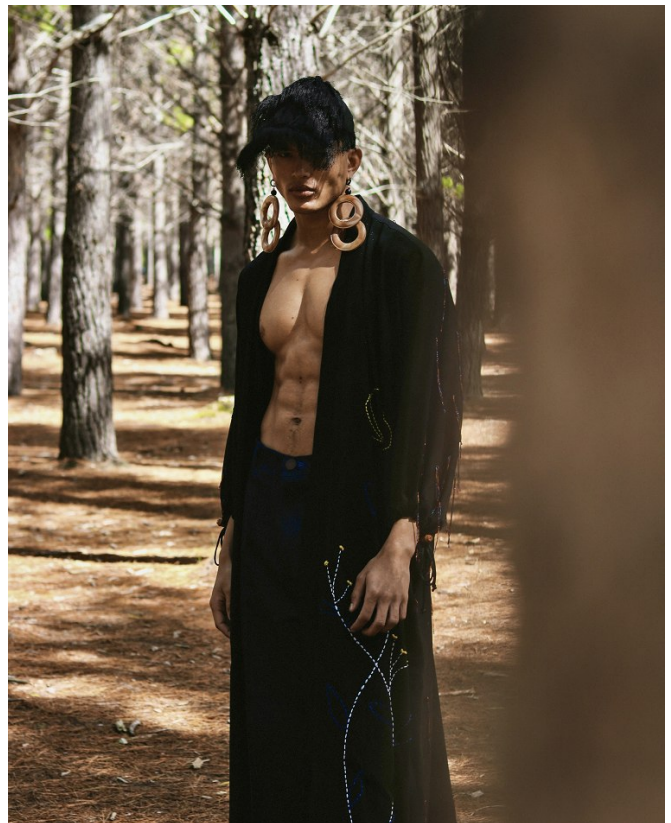

BOSS MODELS

CAPE TOWN

SAINT ANGELO

Height: 189cm Chest: 94cm Waist: 79cm Suit: 38 L Shoe: 9 UK Hair: Brown Eyes: Brown