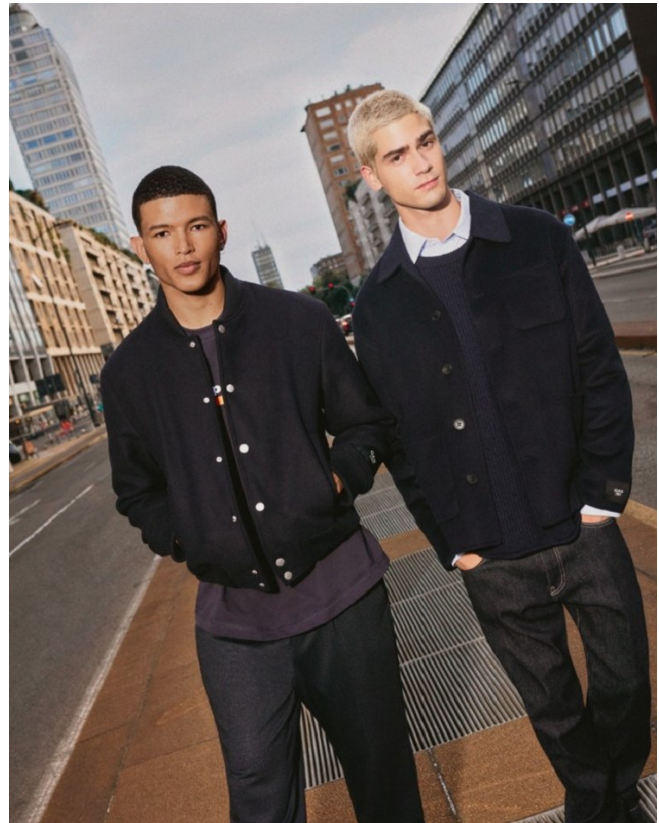

BOSS MODELS

CAPE TOWN

SAINT ANGELO

Height: 189cm Chest: 95cm Waist: 74cm Suit: 38 L Shoe: 9 UK Hair: Brown Eyes: Brown

BOSS MODELS

CAPE TOWN

SAINT ANGELO

Height: 189cm Chest: 95cm Waist: 74cm Suit: 38 L Shoe: 9 UK Hair: Brown Eyes: Brown