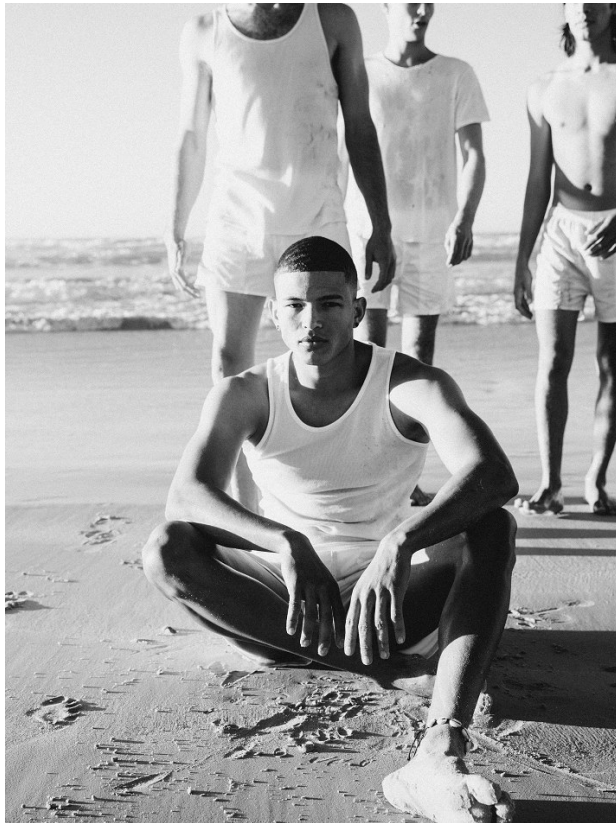

BOSS MODELS

CAPE TOWN

2

91

SAINT ANGELO

Height: 189cm Chest: 92cm Waist: 73cm Suit: 40 L Shoe: 8.5 UK Hair: Brown Eyes: Brown

BOSS MODELS

CAPE TOWN

BOSS MODELS

CAPE TOWN

SAINT ANGELO

Height: 189cm Chest: 92cm Waist: 73cm Suit: 40 L Shoe: 8.5 UK Hair: Brown Eyes: Brown

BOSS MODELS

CAPE TOWN

SAINT ANGELO

Height: 189cm Chest: 92cm Waist: 73cm Suit: 40 L Shoe: 8.5 UK Hair: Brown Eyes: Brown

BOSS MODELS

CAPE TOWN

SAINT ANGELO

Height: 189cm Chest: 92cm Waist: 73cm Suit: 40 L Shoe: 8.5 UK Hair: Brown Eyes: Brown