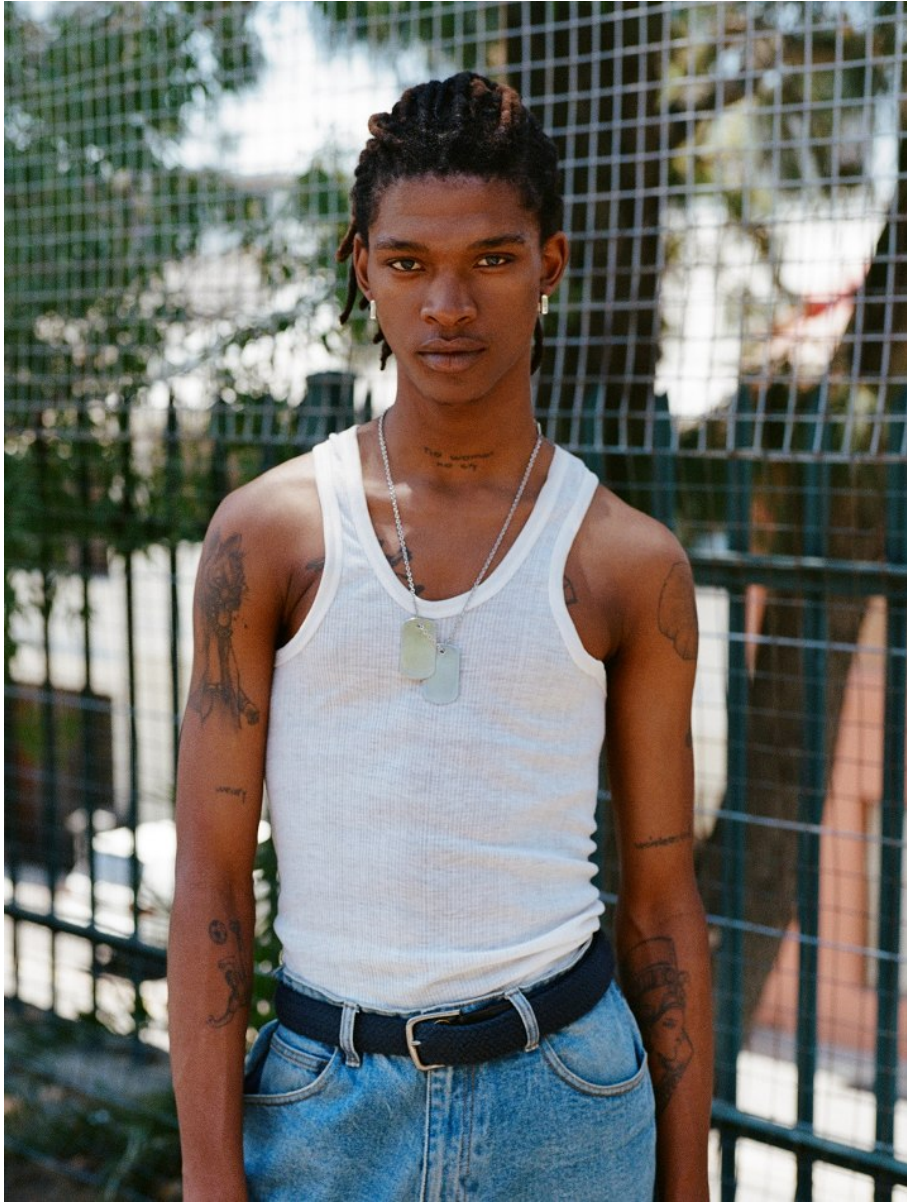

BOSS MODELS

CAPE TOWN

Height: 179cm Chest: 88cm Waist: 71cm Suit: 36 R Shoe: 9.5 UK Hair: Brown Eyes: Brown