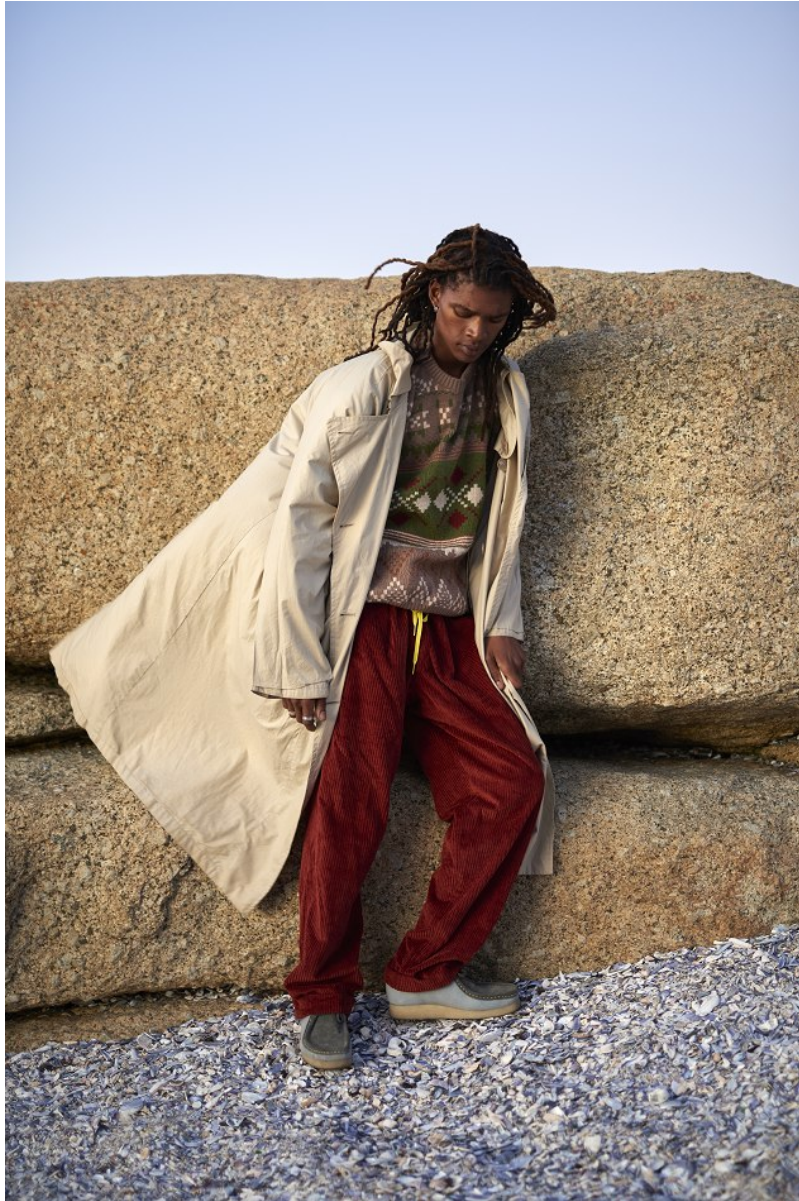

SHAKES MBOLEKWANA

BOSS MODELS

CAPE TOWN

Height: 179cm Chest: 88cm Waist: 71cm Suit: 36 R Shoe: 9.5 UK Hair: Brown Eyes: Brown