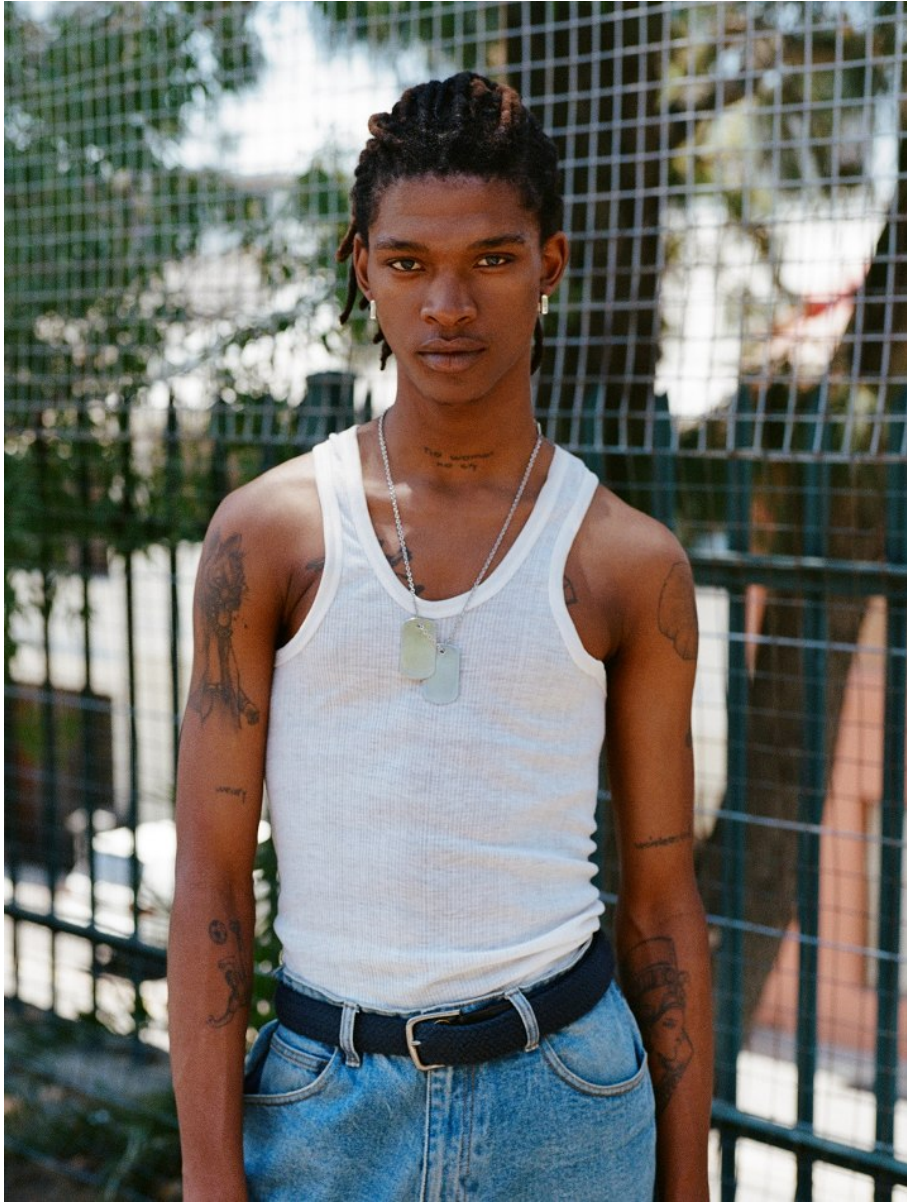

BOSS MODELS

CAPE TOWN

SHAKES MBOLEKWANA

Height: 179cm Chest: 87cm Waist: 70cm Suit: 36 R Shoe: 9.5 UK Hair: Brown Eyes: Brown

BOSS MODELS

CAPE TOWN

SHAKES MBOLEKWANA

Height: 179cm Chest: 87cm Waist: 70cm Suit: 36 R Shoe: 9.5 UK Hair: Brown Eyes: Brown