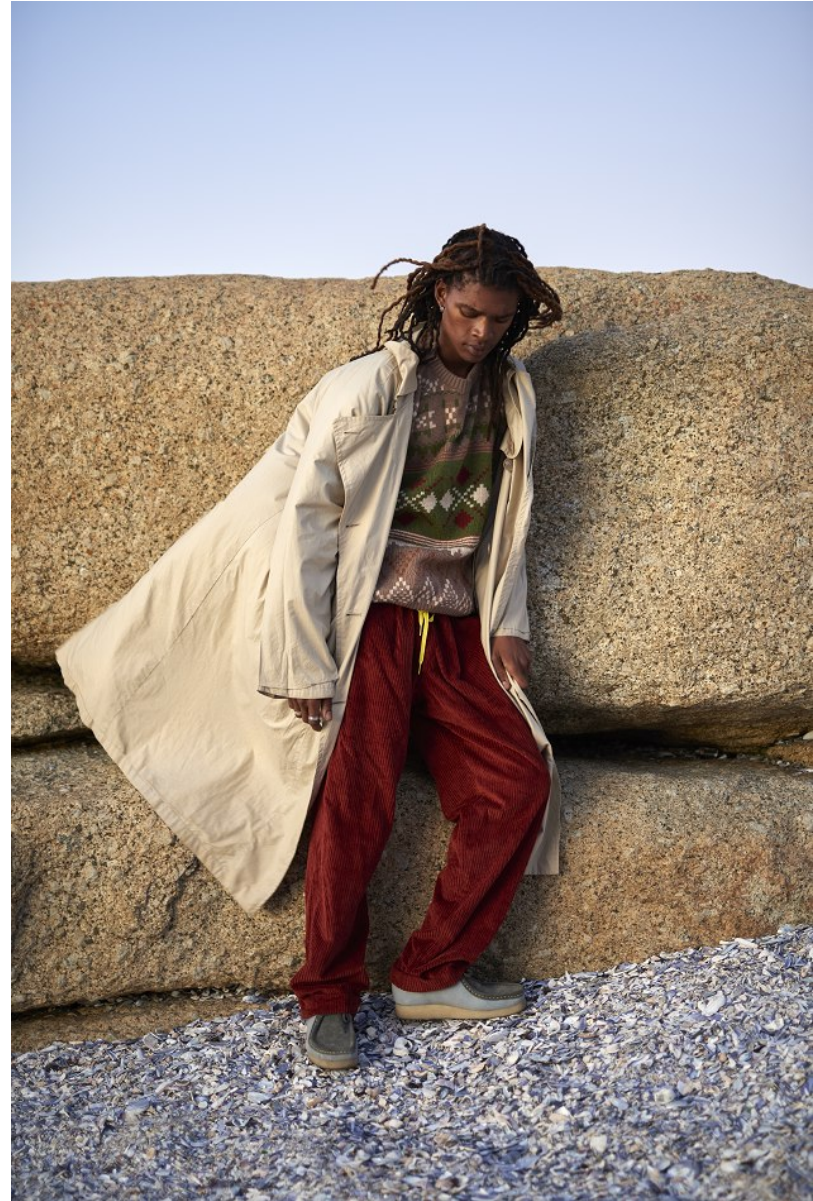

BOSS MODELS

CAPE TOWN

SHAKES MBOLEKWANA

Height: 179cm Chest: 87cm Waist: 70cm Suit: 36 R Shoe: 9.5 UK Hair: Brown Eyes: Brown

BOSS MODELS

CAPE TOWN

SHAKES MBOLEKWANA

Height: 179cm Chest: 87cm Waist: 70cm Suit: 36 R Shoe: 9.5 UK Hair: Brown Eyes: Brown