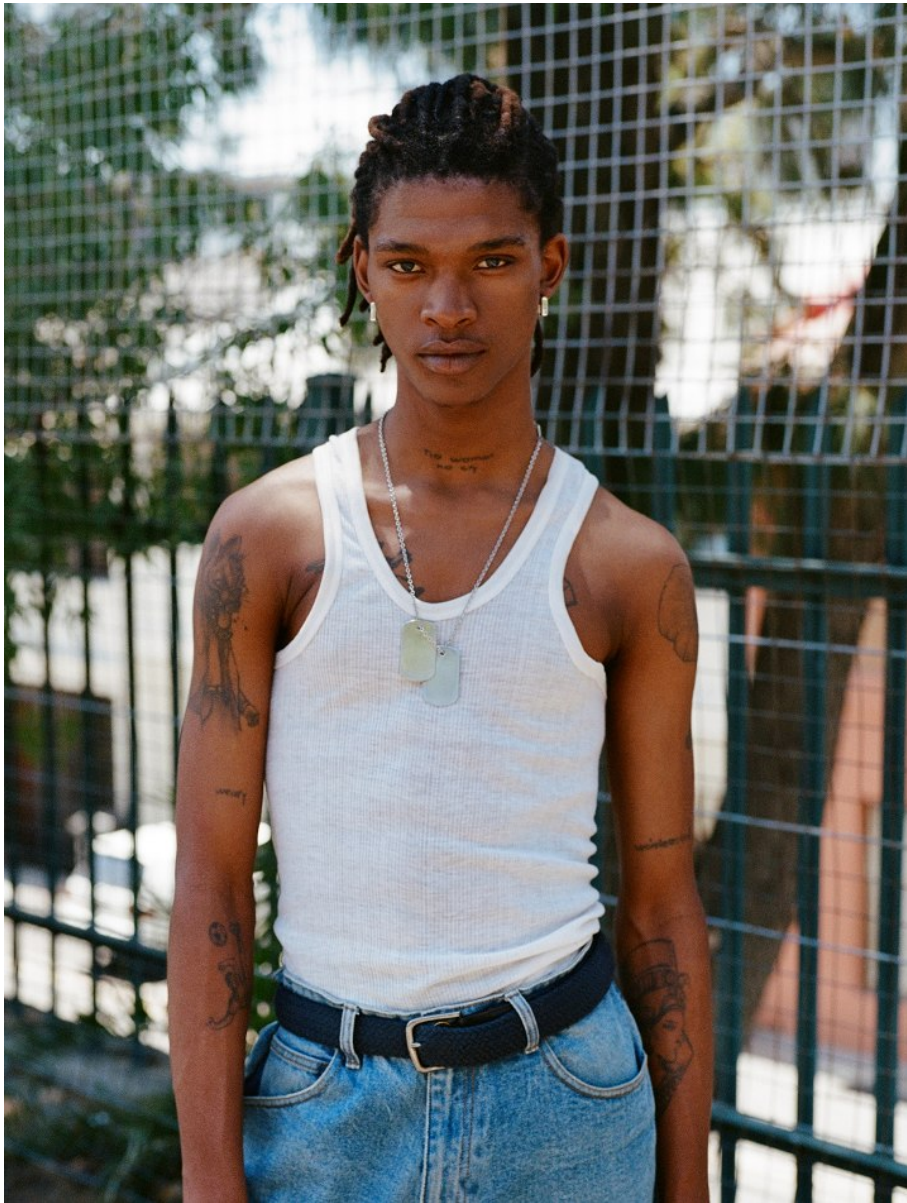

BOSS MODELS

CAPE TOWN

SHAKES MBOLEKWANA

Height: 179cm Chest: 87cm Waist: 70cm Suit: 36 R Shoe: 9.5 UK Hair: Brown Eyes: Brown