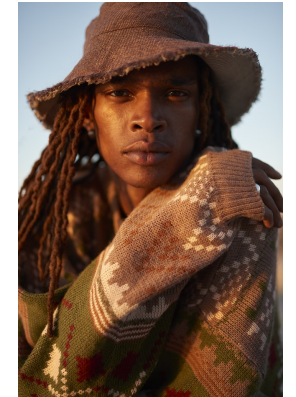

BOSS MODELS

CAPE TOWN

SHAKES MBOLEKWANA

Height: 179cm Chest: 88cm Waist: 71cm Suit: 36 R Shoe: 9.5 UK Hair: Brown Eyes: Brown

BOSS MODELS

CAPE TOWN

SHAKES MBOLEKWANA

Height: 179cm Chest: 88cm Waist: 71cm Suit: 36 R Shoe: 9.5 UK Hair: Brown Eyes: Brown