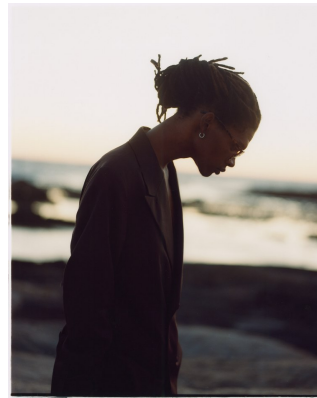

BOSS MODELS

CAPE TOWN

SHAKES MBOLEKWANA

Height: 179cm Chest: 87cm Waist: 70cm Suit: 36 R Shoe: 9.5 UK Hair: Brown Eyes: Brown

BOSS MODELS

CAPE TOWN

SHAKES MBOLEKWANA

Height: 179cm Chest: 87cm Waist: 70cm Suit: 36 R Shoe: 9.5 UK Hair: Brown Eyes: Brown

BOSS MODELS

CAPE TOWN

SHAKES MBOLEKWANA

Height: 179cm Chest: 87cm Waist: 70cm Suit: 36 R Shoe: 9.5 UK Hair: Brown Eyes: Brown