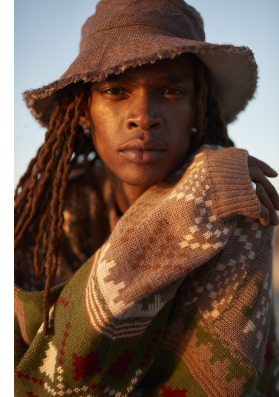

BOSS MODELS

CAPE TOWN

SHAKES MBOLEKWANA

Height: 179cm Chest: 87cm Waist: 70cm Suit: 36 R Shoe: 9.5 UK Hair: Brown Eyes: Brown

BOSS MODELS

CAPE TOWN

SHAKES MBOLEKWANA

Height: 179cm Chest: 87cm Waist: 70cm Suit: 36 R Shoe: 9.5 UK Hair: Brown Eyes: Brown

BOSS MODELS

CAPE TOWN

SHAKES MBOLEKWANA

Height: 179cm Chest: 87cm Waist: 70cm Suit: 36 R Shoe: 9.5 UK Hair: Brown Eyes: Brown