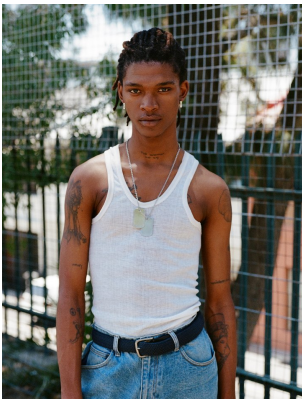

BOSS MODELS

CAPE TOWN

SHAKES MBOLEKWANA

Height: 179cm Chest: 87cm Waist: 70cm Suit: 36 R Shoe: 9.5 UK Hair: Brown Eyes: Brown

BOSS MODELS

CAPE TOWN

SHAKES MBOLEKWANA

Height: 179cm Chest: 87cm Waist: 70cm Suit: 36 R Shoe: 9.5 UK Hair: Brown Eyes: Brown

BOSS MODELS

CAPE TOWN

SHAKES MBOLEKWANA

Height: 179cm Chest: 87cm Waist: 70cm Suit: 36 R Shoe: 9.5 UK Hair: Brown Eyes: Brown