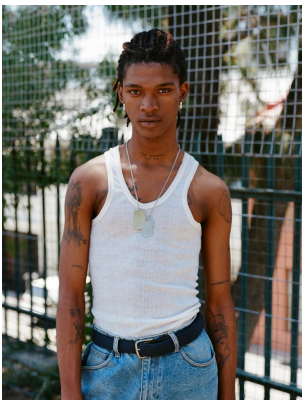

BOSS MODELS

CAPE TOWN

SHAKES MBOLEKWANA

Height: 179cm Chest: 87cm Waist: 70cm Suit: 36 R Shoe: 9.5 UK Hair: Brown Eyes: Brown

BOSS MODELS

CAPE TOWN

SHAKES MBOLEKWANA

Height: 179cm Chest: 87cm Waist: 70cm Suit: 36 R Shoe: 9.5 UK Hair: Brown Eyes: Brown

BOSS MODELS

CAPE TOWN

SHAKES MBOLEKWANA

Height: 179cm Chest: 87cm Waist: 70cm Suit: 36 R Shoe: 9.5 UK Hair: Brown Eyes: Brown