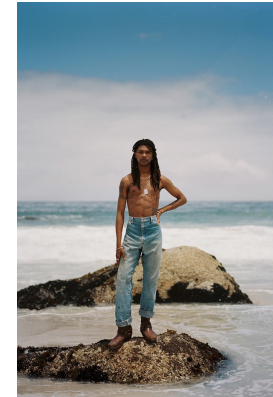

BOSS MODELS

CAPE TOWN

SHAKES MBOLEKWANA

Height: 179cm Chest: 88cm Waist: 71cm Suit: 36 R Shoe: 9.5 UK Hair: Brown Eyes: Brown

BOSS MODELS

CAPE TOWN

SHAKES MBOLEKWANA

Height: 179cm Chest: 88cm Waist: 71cm Suit: 36 R Shoe: 9.5 UK Hair: Brown Eyes: Brown