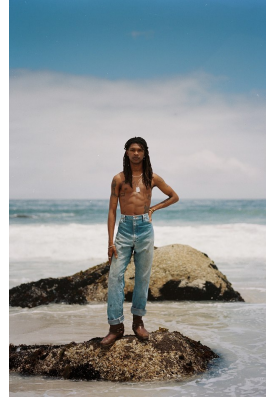

BOSS MODELS

CAPE TOWN

SHAKES MBOLEKWANA

Height: 179cm Chest: 87cm Waist: 70cm Suit: 36 R Shoe: 9.5 UK Hair: Brown Eyes: Brown

BOSS MODELS

CAPE TOWN

SHAKES MBOLEKWANA

Height: 179cm Chest: 87cm Waist: 70cm Suit: 36 R Shoe: 9.5 UK Hair: Brown Eyes: Brown

BOSS MODELS

CAPE TOWN

SHAKES MBOLEKWANA

Height: 179cm Chest: 87cm Waist: 70cm Suit: 36 R Shoe: 9.5 UK Hair: Brown Eyes: Brown