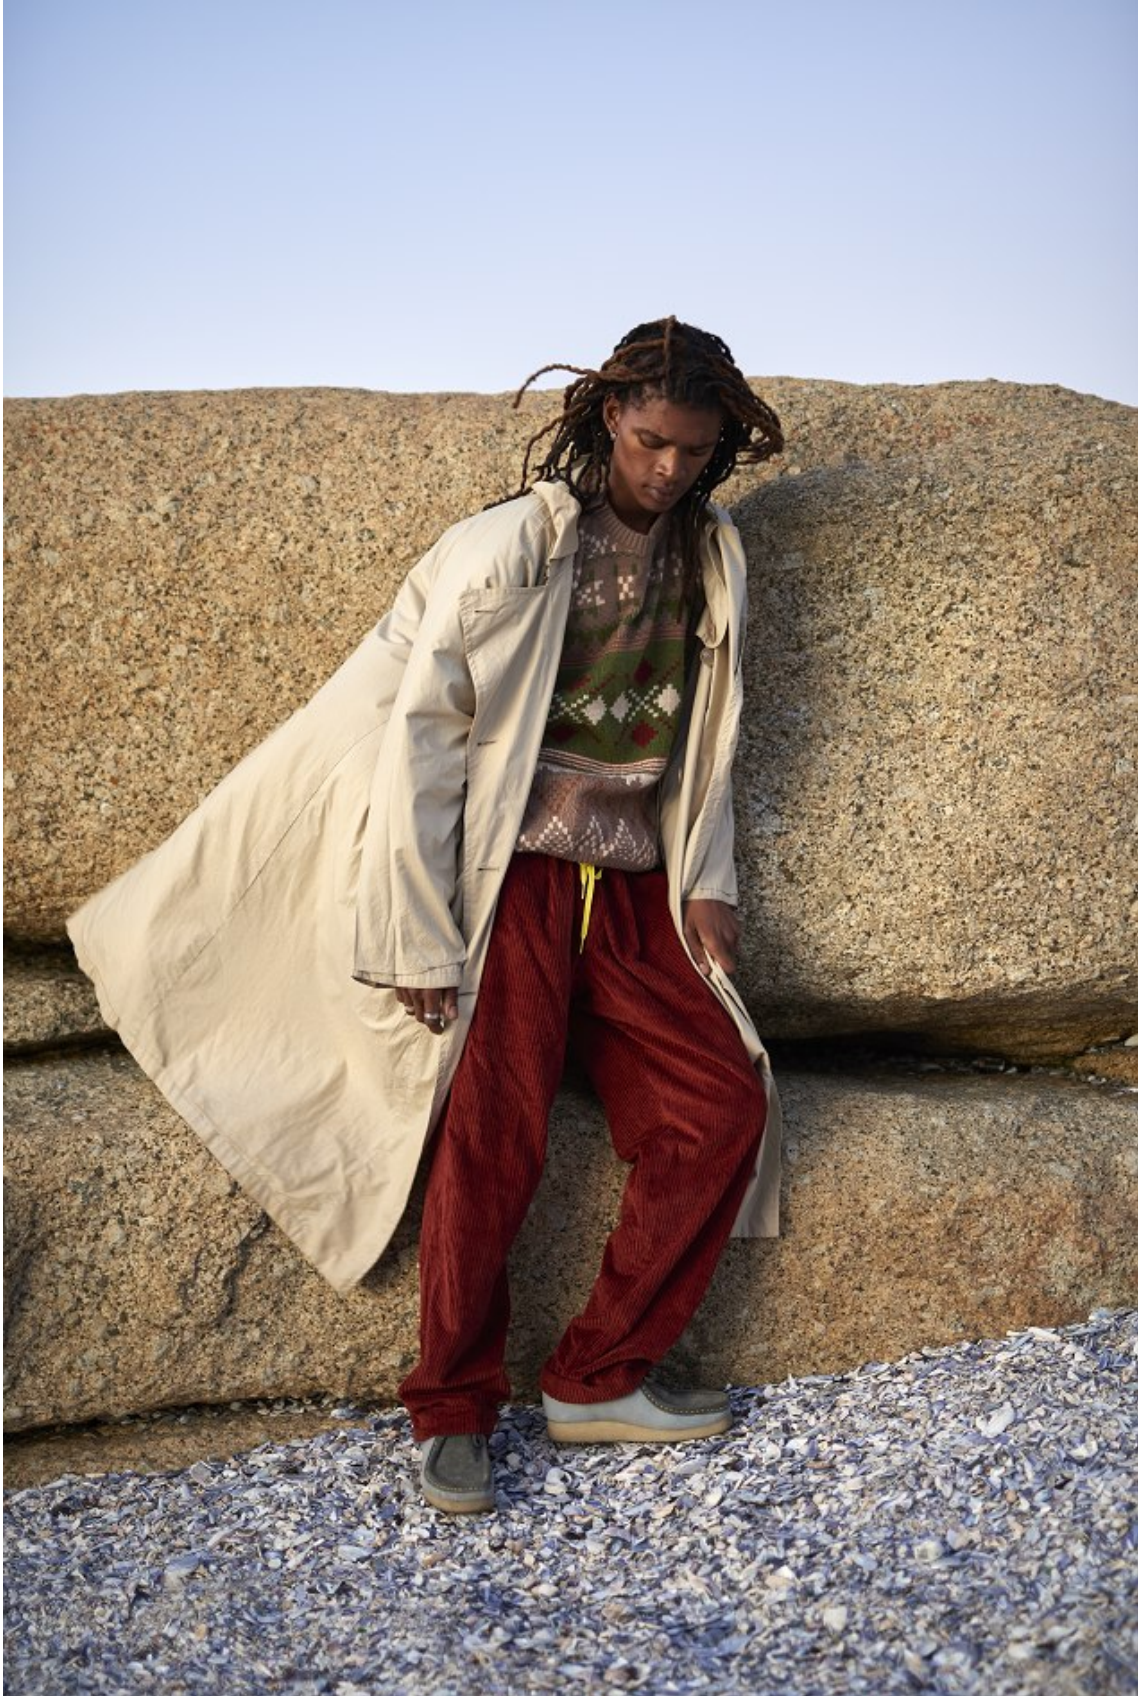

SHAKES MBOLEKWANA

BOSS MODELS

CAPE TOWN

Height: 179cm Chest: 87cm Waist: 70cm Suit: 36 R Shoe: 9.5 UK Hair: Brown Eyes: Brown