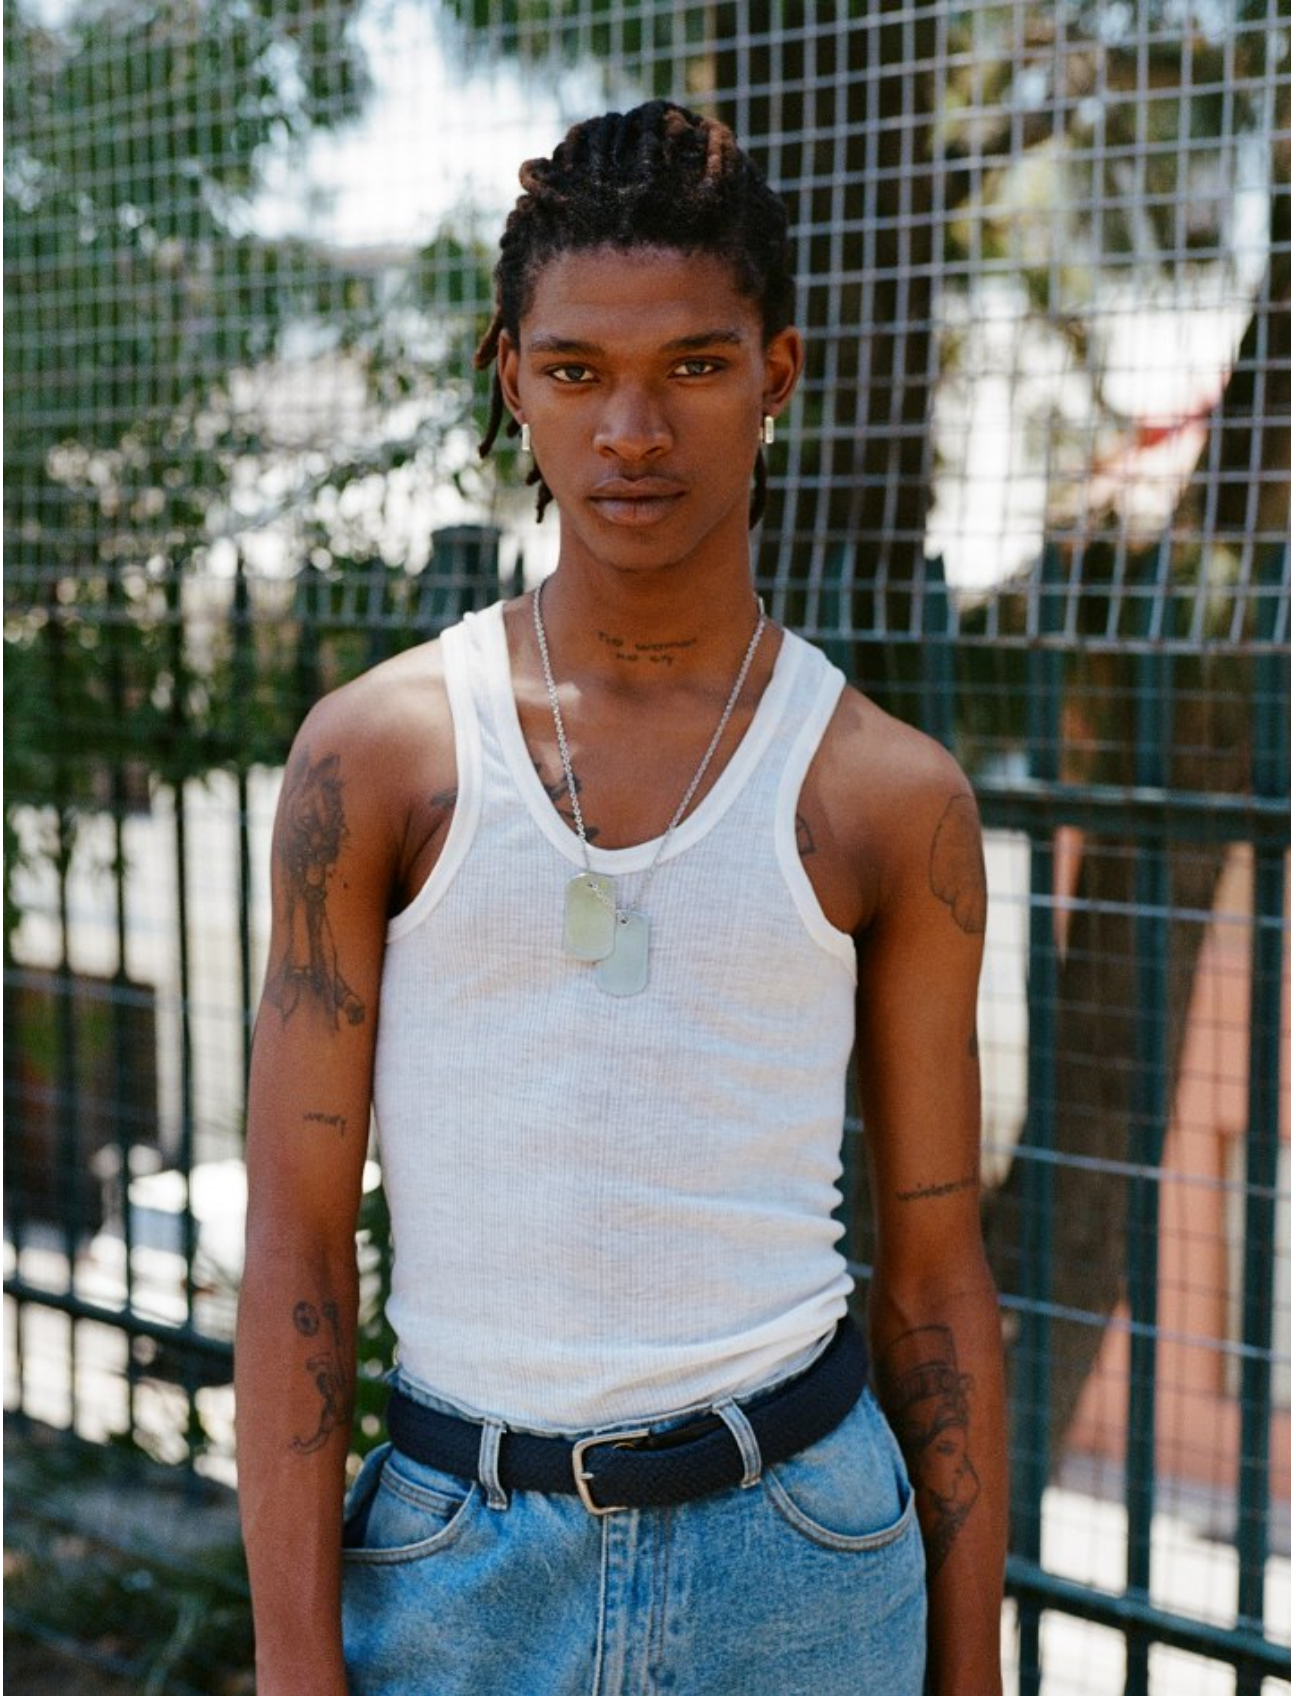

BOSS MODELS

CAPE TOWN

Height: 179cm Chest: 88cm Waist: 71cm Suit: 36 R Shoe: 9.5 UK Hair: Brown Eyes: Brown