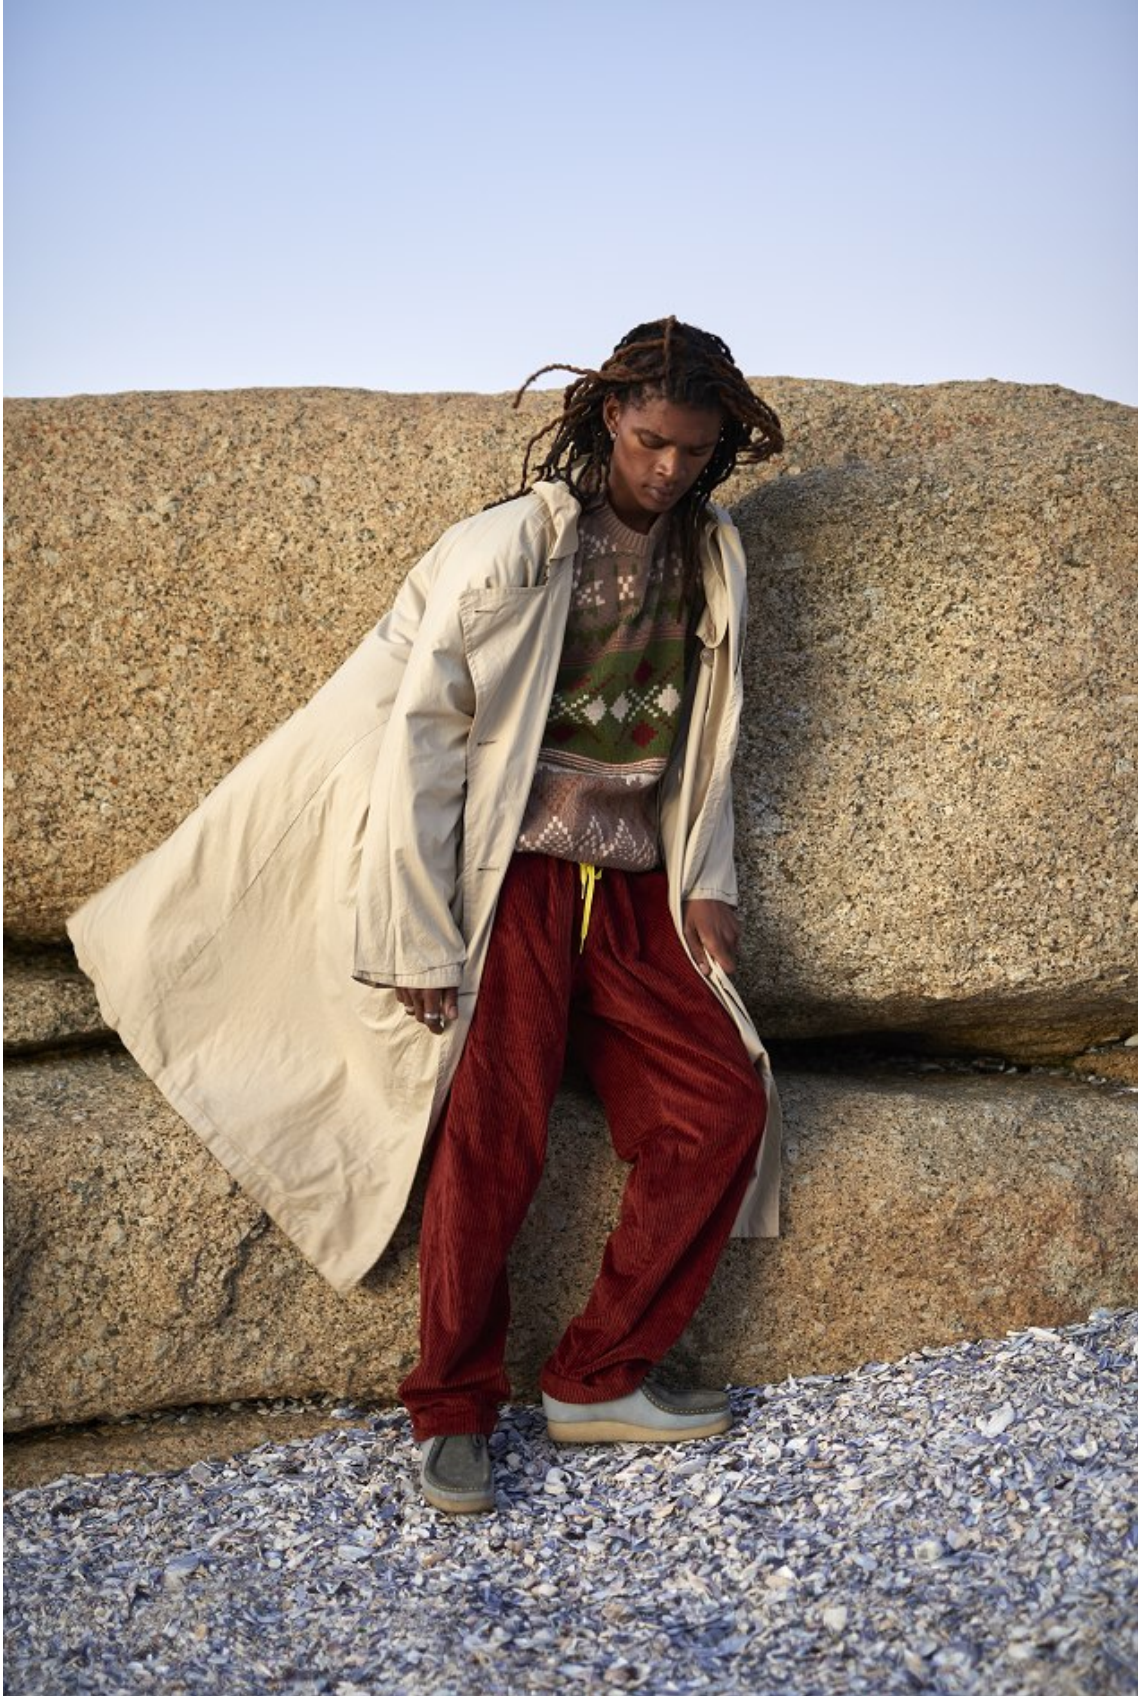

BOSS MODELS

CAPE TOWN

SHAKES MBOLEKWANA

Height: 179cm Chest: 88cm Waist: 71cm Suit: 36 R Shoe: 9.5 UK Hair: Brown Eyes: Brown

BOSS MODELS

CAPE TOWN

SHAKES MBOLEKWANA

Height: 179cm Chest: 88cm Waist: 71cm Suit: 36 R Shoe: 9.5 UK Hair: Brown Eyes: Brown