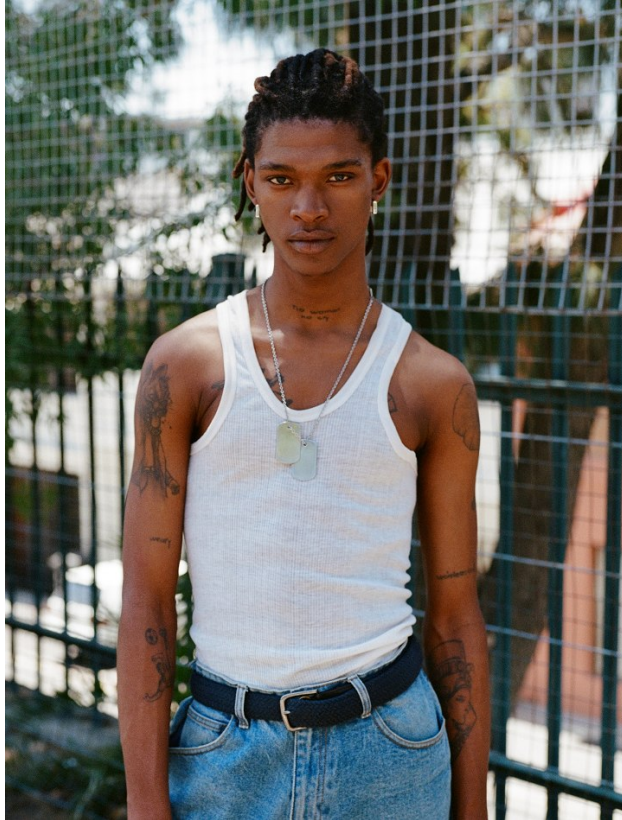

BOSS MODELS

CAPE TOWN

SHAKES MBOLEKWANA

Height: 179cm Chest: 88cm Waist: 71cm Suit: 36 R Shoe: 9.5 UK Hair: Brown Eyes: Brown

BOSS MODELS

CAPE TOWN

SHAKES MBOLEKWANA

Height: 179cm Chest: 88cm Waist: 71cm Suit: 36 R Shoe: 9.5 UK Hair: Brown Eyes: Brown