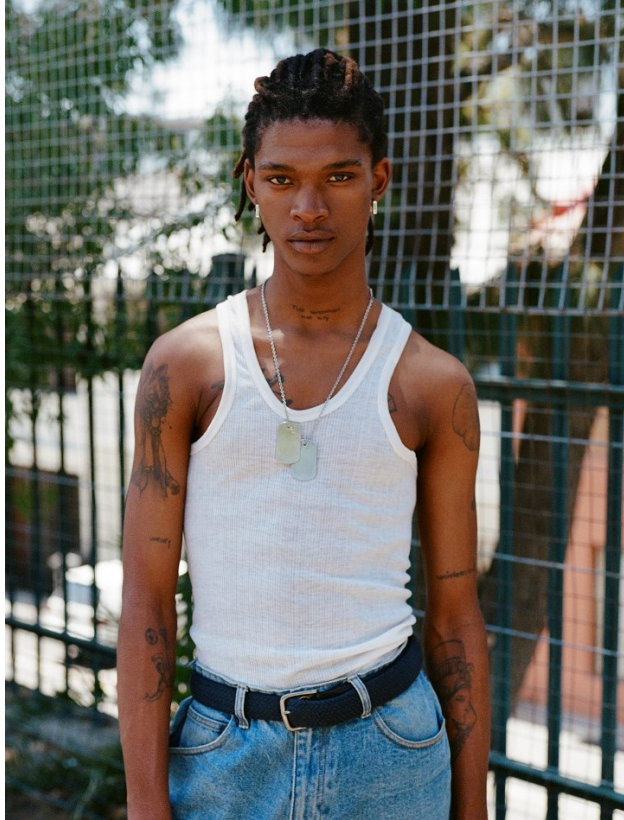

BOSS MODELS

CAPE TOWN

SHAKES MBOLEKWANA

Height: 179cm Chest: 88cm Waist: 71cm Suit: 36 R Shoe: 9.5 UK Hair: Brown Eyes: Brown

BOSS MODELS

CAPE TOWN

SHAKES MBOLEKWANA

Height: 179cm Chest: 88cm Waist: 71cm Suit: 36 R Shoe: 9.5 UK Hair: Brown Eyes: Brown