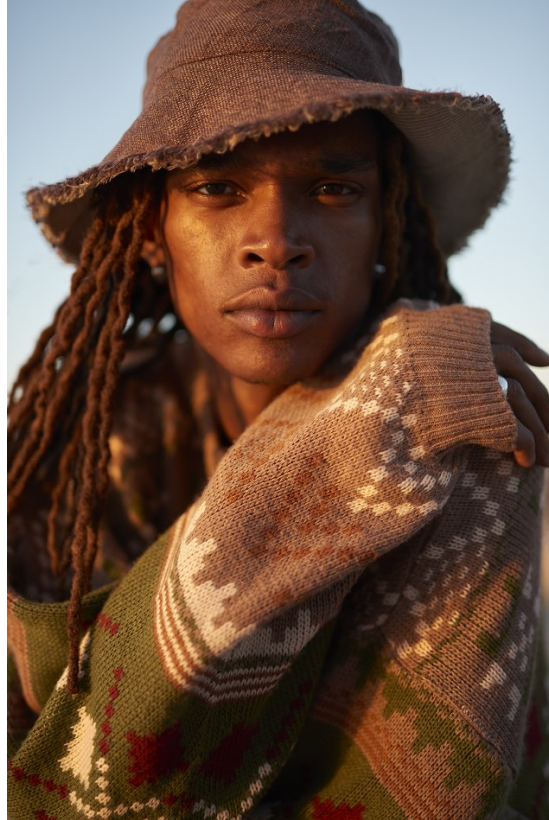

BOSS MODELS

CAPE TOWN

SHAKES MBOLEKWANA

Height: 179cm Chest: 88cm Waist: 71cm Suit: 36 R Shoe: 9.5 UK Hair: Brown Eyes: Brown