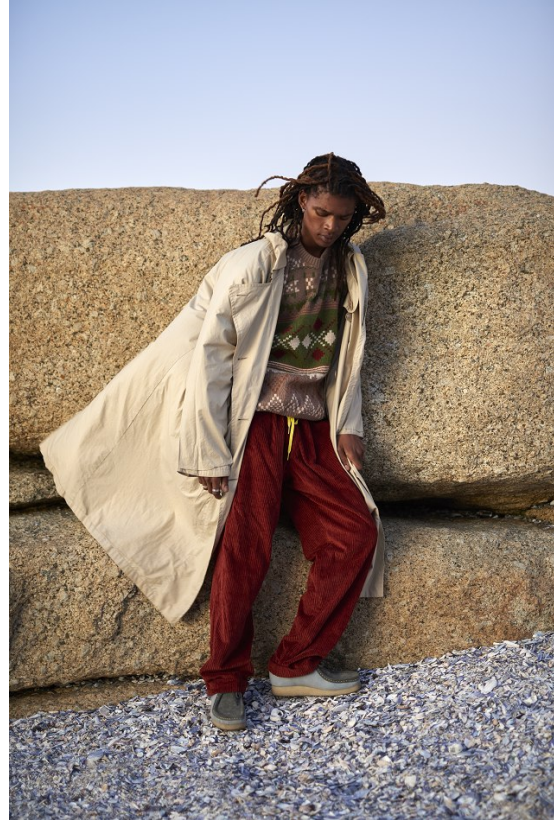

BOSS MODELS

CAPE TOWN

SHAKES MBOLEKWANA

Height: 179cm Chest: 88cm Waist: 71cm Suit: 36 R Shoe: 9.5 UK Hair: Brown Eyes: Brown