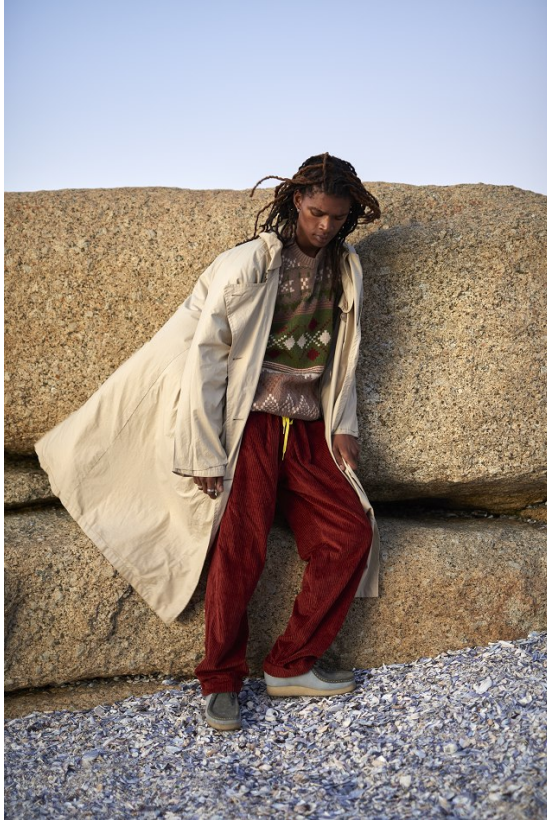

BOSS MODELS

CAPE TOWN

SHAKES MBOLEKWANA

Height: 179cm Chest: 88cm Waist: 71cm Suit: 36 R Shoe: 9.5 UK Hair: Brown Eyes: Brown

BOSS MODELS

CAPE TOWN

SHAKES MBOLEKWANA

Height: 179cm Chest: 88cm Waist: 71cm Suit: 36 R Shoe: 9.5 UK Hair: Brown Eyes: Brown