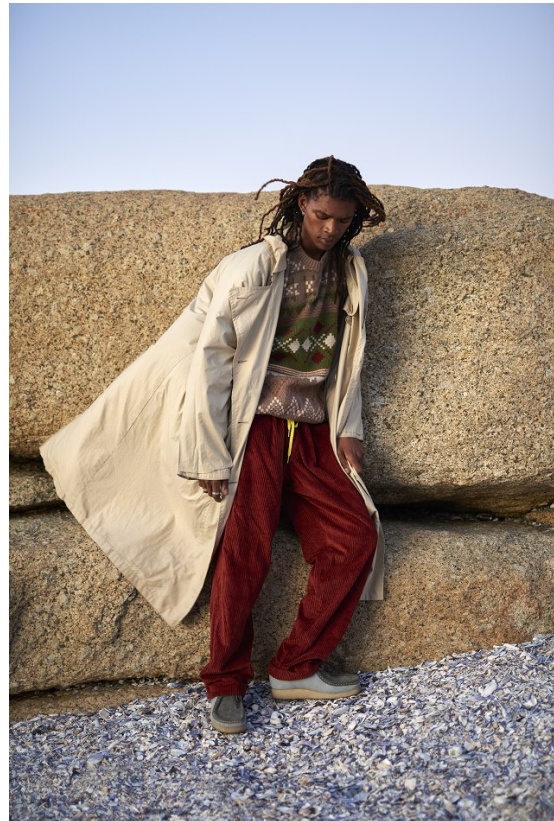

BOSS MODELS

CAPE TOWN

SHAKES MBOLEKWANA

Height: 179cm Chest: 87cm Waist: 70cm Suit: 36 R Shoe: 9.5 UK Hair: Brown Eyes: Brown