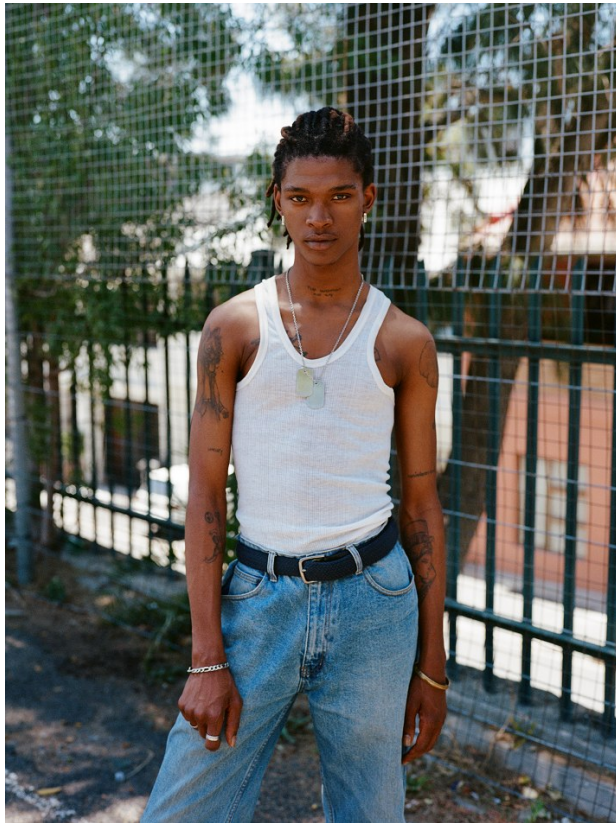

BOSS MODELS

CAPE TOWN

SHAKES MBOLEKWANA

Height: 179cm Chest: 88cm Waist: 71cm Suit: 36 R Shoe: 9.5 UK Hair: Brown Eyes: Brown

BOSS MODELS

CAPE TOWN

SHAKES MBOLEKWANA

Height: 179cm Chest: 88cm Waist: 71cm Suit: 36 R Shoe: 9.5 UK Hair: Brown Eyes: Brown