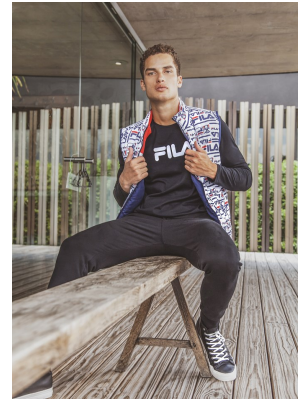

BOSS MODELS

CAPE TOWN

JJ ALBERTS

Height: 184cm Chest: 98cm Waist: 78cm Suit: 40 R Shoe: 10 UK Hair: Brown Eyes: Blue/Green