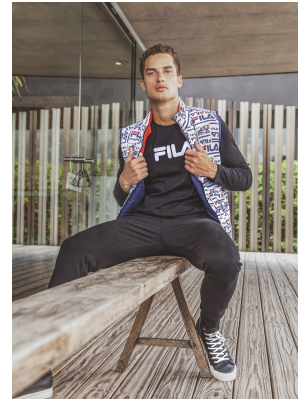

# BOSS MODELS

CAPE TOWN

## JJ ALBERTS

Height: 184cm Chest: 98cm Waist: 78cm Suit: 40 R Shoe: 10 UK Hair: Brown Eyes: Blue/Green