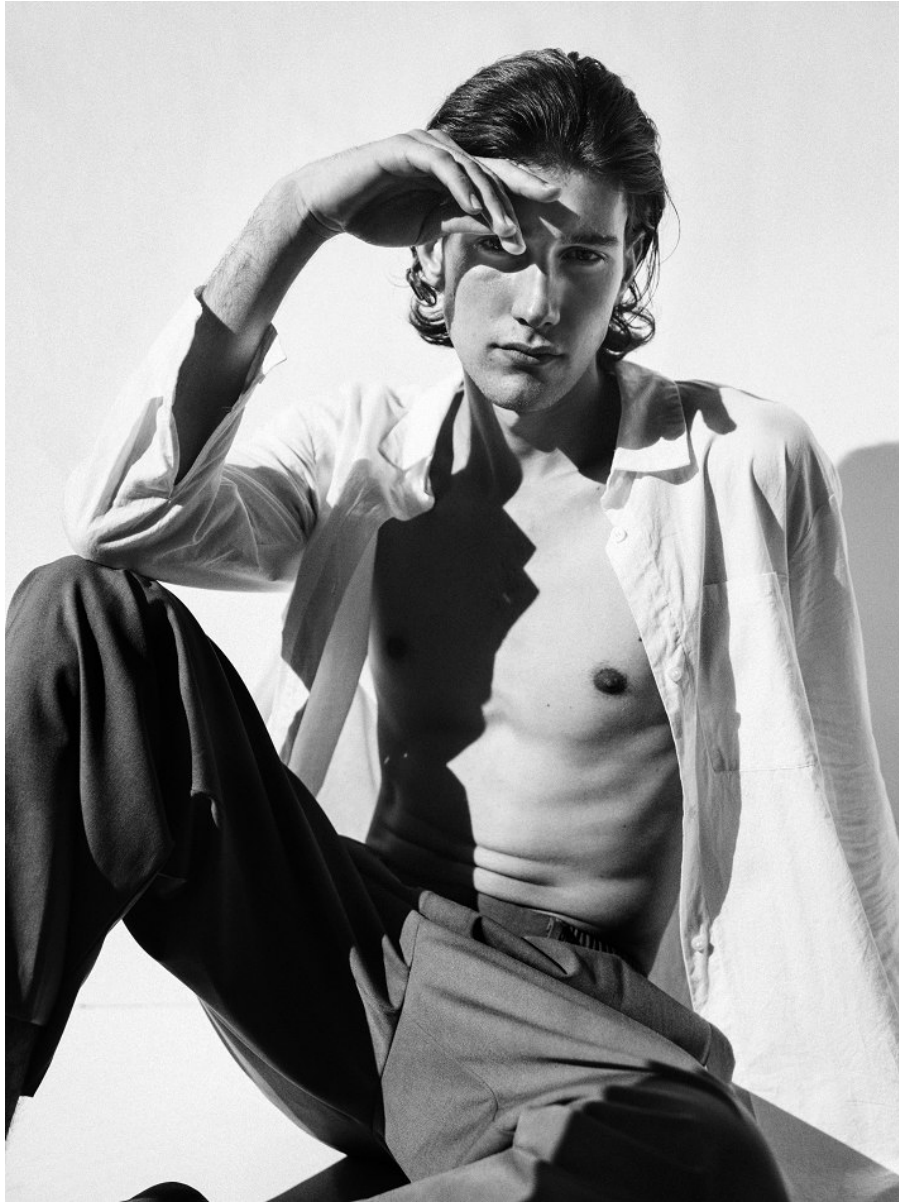

BOSS MODELS

CAPE TOWN

MICHAEL BURLS

Height: 189cm Chest: 100cm Waist: 76cm Suit: 38 L Shoe: 11 UK Hair: Dark Brown Eyes: Hazel

BOSS MODELS

CAPE TOWN

MICHAEL BURLS

Height: 189cm Chest: 100cm Waist: 76cm Suit: 38 L Shoe: 11 UK Hair: Dark Brown Eyes: Hazel