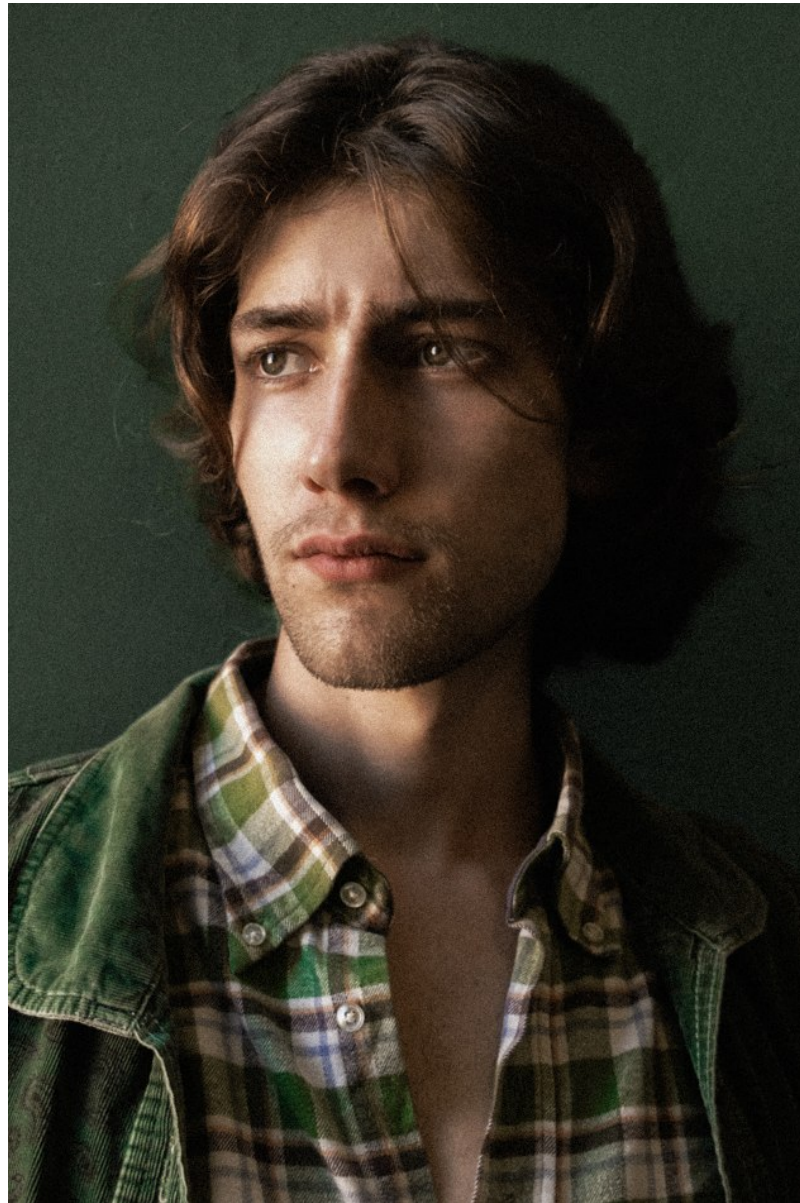

MICHAEL BURLS

BOSS MODELS

CAPE TOWN

MICHAEL BURLS

Height: 189cm Chest: 96cm Waist: 79cm Suit: 39 L Shoe: 11 UK Hair: Dark Brown Eyes: Hazel