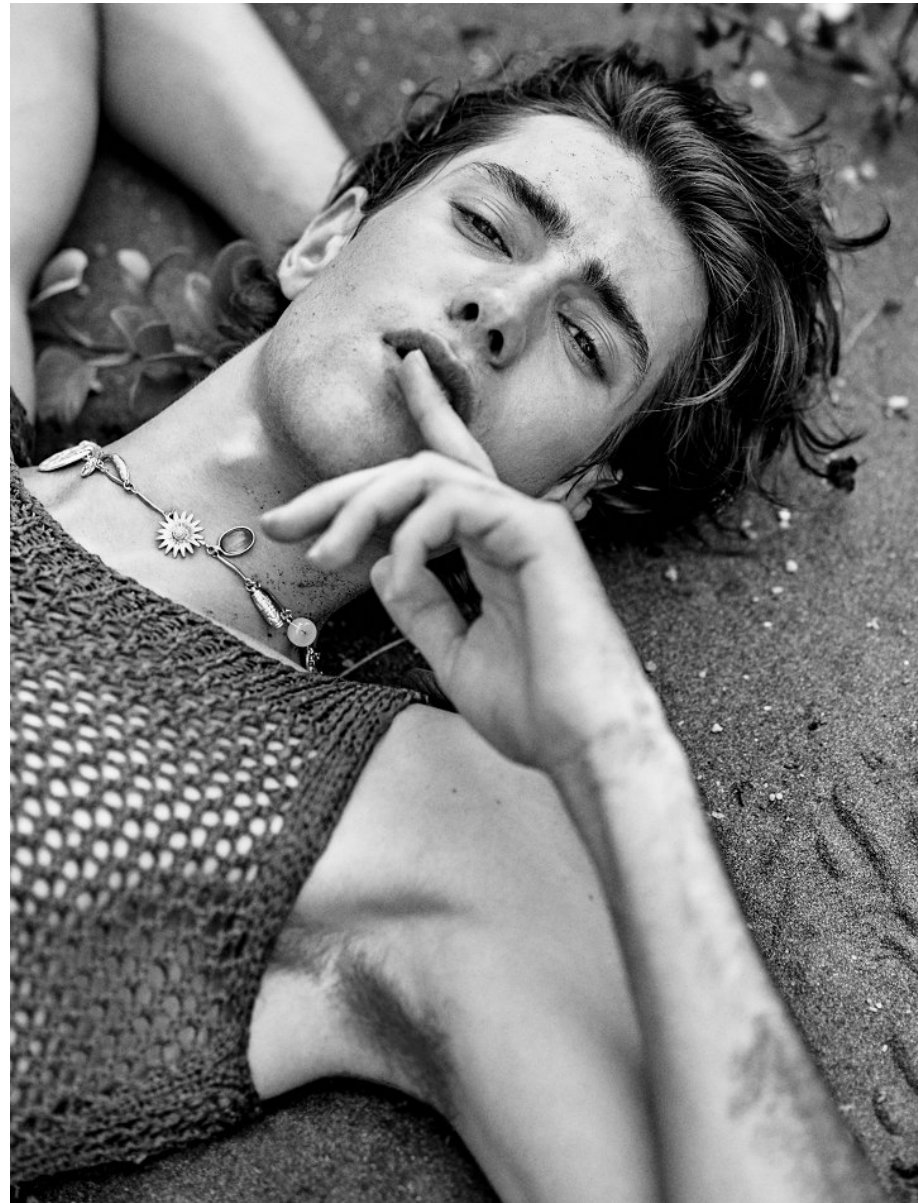

BOSS MODELS

CAPE TOWN

MICHAEL BURLS

Height: 189cm Chest: 100cm Waist: 76cm Suit: 38 L Shoe: 11 UK Hair: Dark Brown Eyes: Hazel

BOSS MODELS

CAPE TOWN

MICHAEL BURLS

Height: 189cm Chest: 100cm Waist: 76cm Suit: 38 L Shoe: 11 UK Hair: Dark Brown Eyes: Hazel