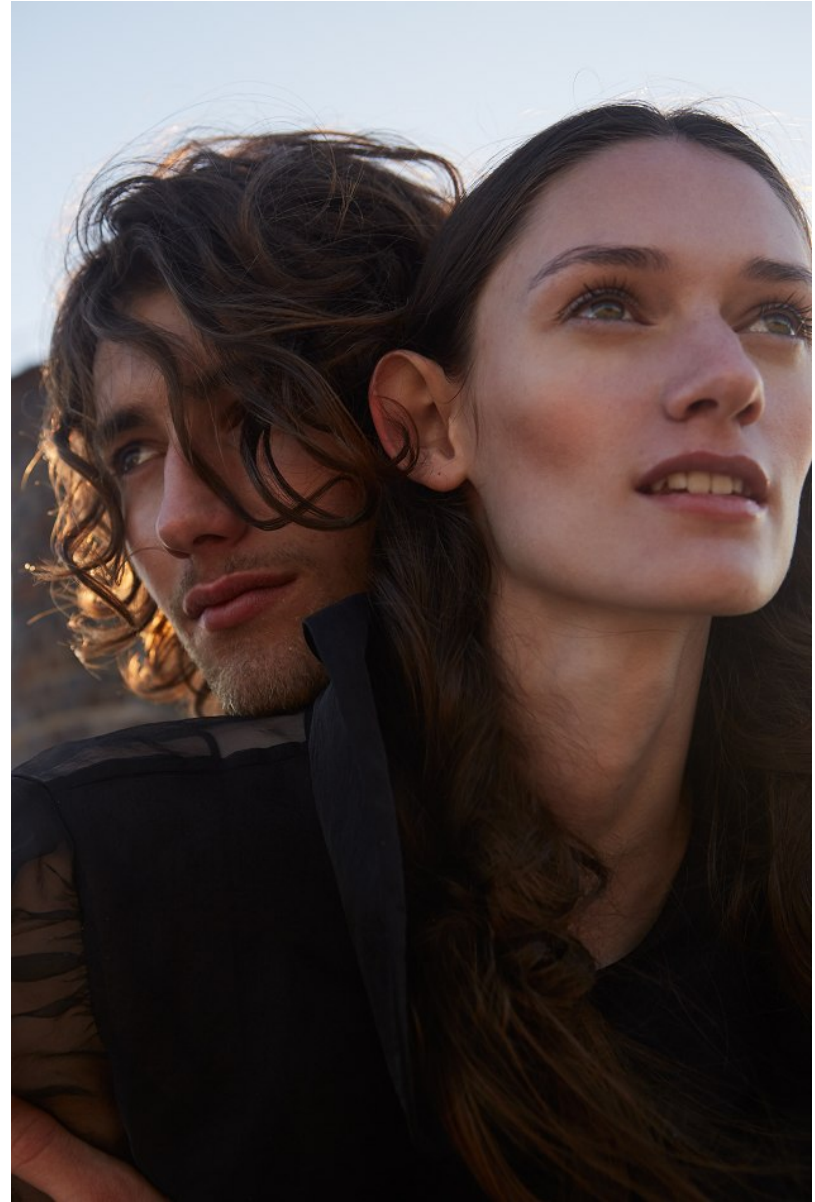

BOSS MODELS

CAPE TOWN

MICHAEL BURLS

Height: 189cm Chest: 96cm Waist: 79cm Suit: 39 L Shoe: 11 UK Hair: Dark Brown Eyes: Hazel