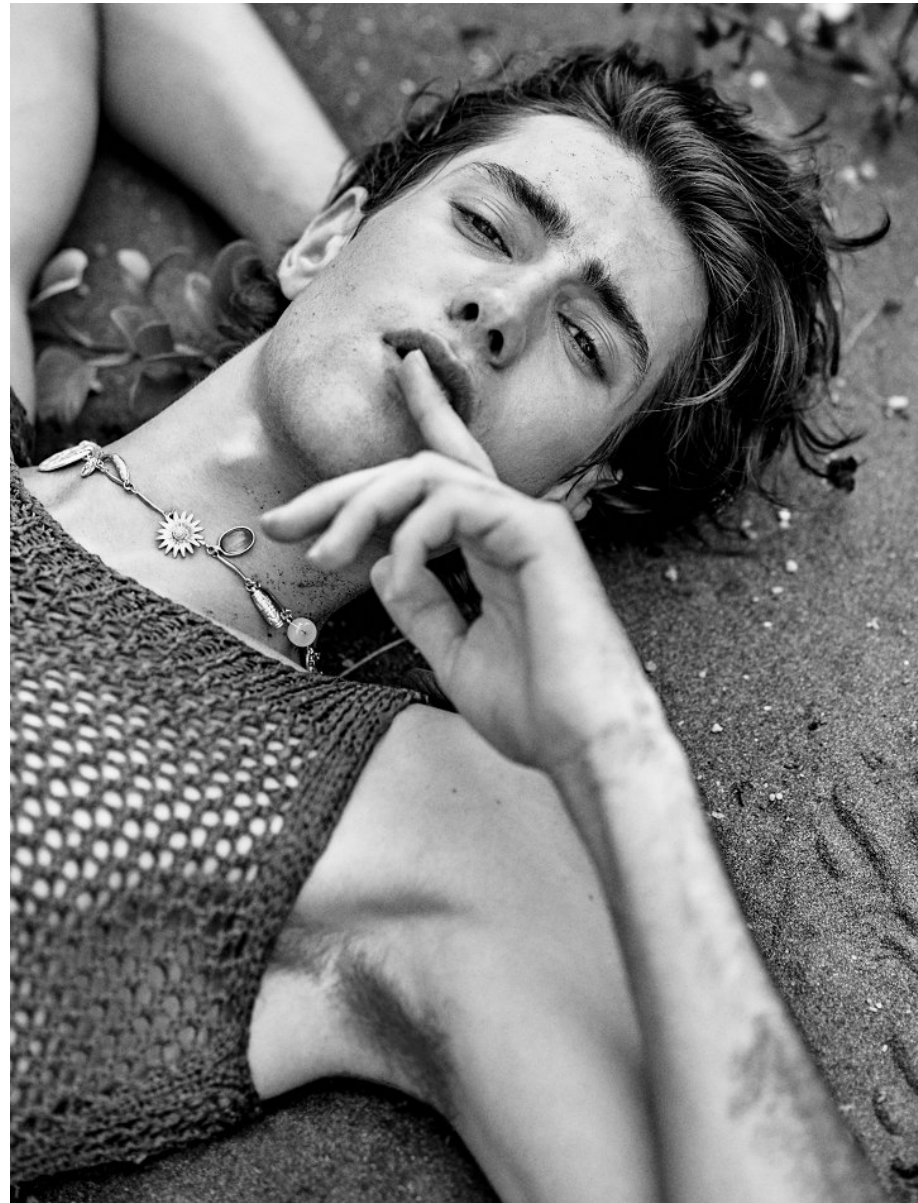

# BOSS MODELS

CAPE TOWN

MICHAEL BURLS

Height: 189cm Chest: 100cm Waist: 76cm Suit: 39 L Shoe: 11 UK Hair: Dark Brown Eyes: Hazel