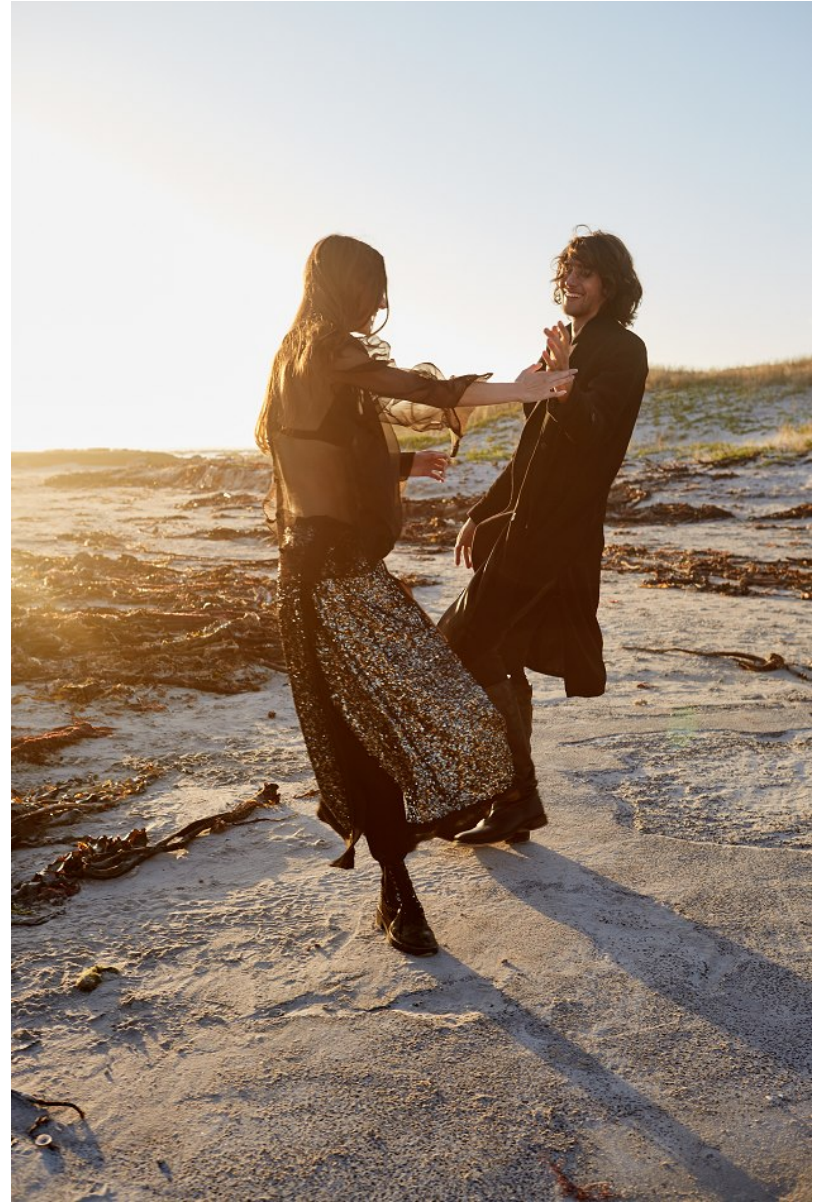

BOSS MODELS

CAPE TOWN

MICHAEL BURLS

Height: 189cm Chest: 96cm Waist: 79cm Suit: 39 L Shoe: 11 UK Hair: Dark Brown Eyes: Hazel