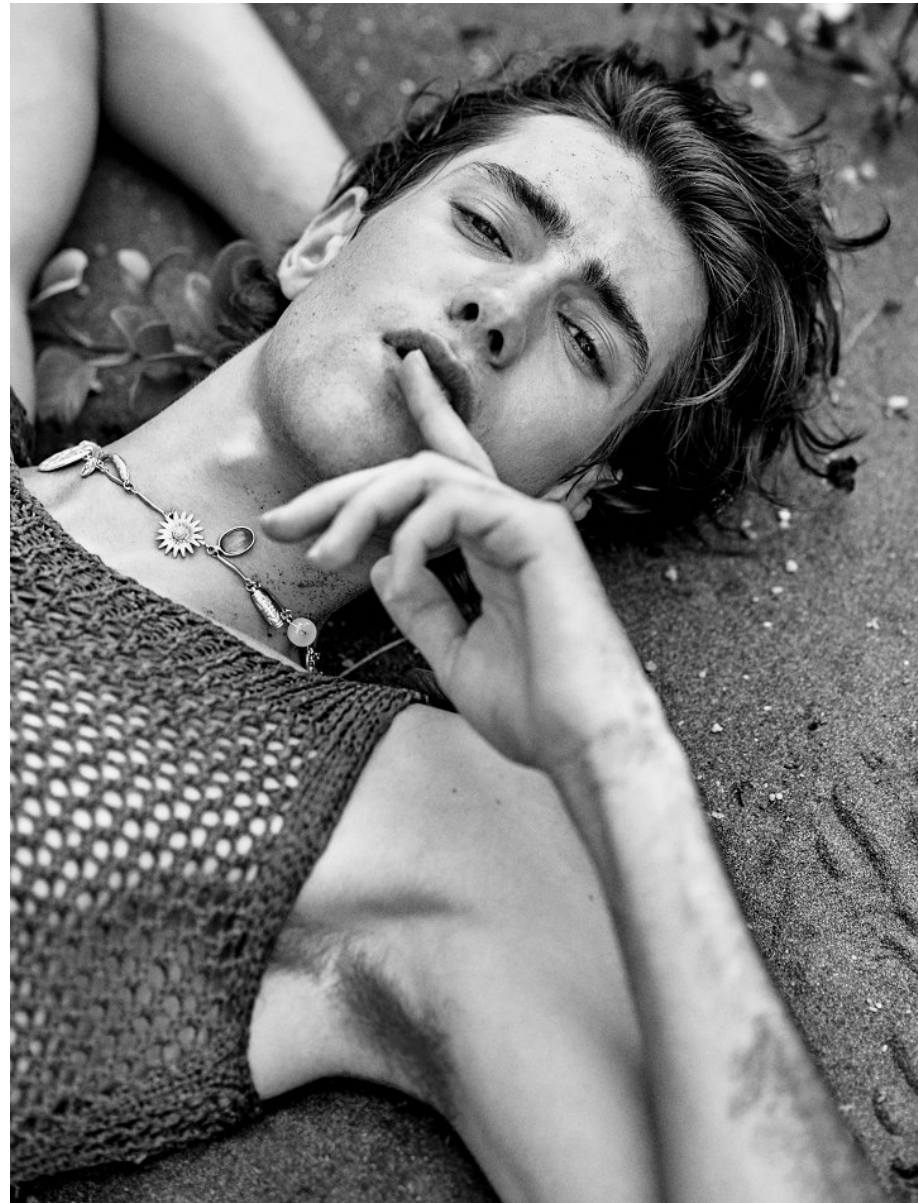

# BOSS MODELS

CAPE TOWN

MICHAEL BURLS

Height: 189cm Chest: 96cm Waist: 79cm Suit: 39 L Shoe: 11 UK Hair: Dark Brown Eyes: Hazel

# BOSS MODELS

CAPE TOWN

**MICHAEL BURLS**

Height: 189cm Chest: 96cm Waist: 79cm Suit: 39 L Shoe: 11 UK Hair: Dark Brown Eyes: Hazel