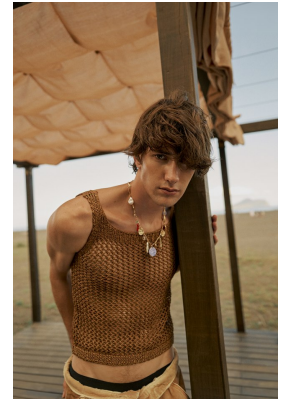

BOSS MODELS

CAPE TOWN

MICHAEL BURLS

Height: 189cm Chest: 100cm Waist: 76cm Suit: 39 L Shoe: 11 UK Hair: Dark Brown Eyes: Hazel

BOSS MODELS

CAPE TOWN

MICHAEL BURLS

Height: 189cm Chest: 100cm Waist: 76cm Suit: 39 L Shoe: 11 UK Hair: Dark Brown Eyes: Hazel