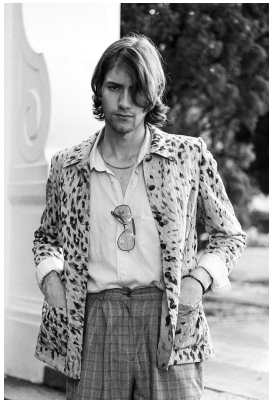

BOSS MODELS

CAPE TOWN

MICHAEL BURLS

Height: 189cm Chest: 100cm Waist: 76cm Suit: 39 L Shoe: 11 UK Hair: Dark Brown Eyes: Hazel

BOSS MODELS

CAPE TOWN

MICHAEL BURLS

Height: 189cm Chest: 100cm Waist: 76cm Suit: 39 L Shoe: 11 UK Hair: Dark Brown Eyes: Hazel