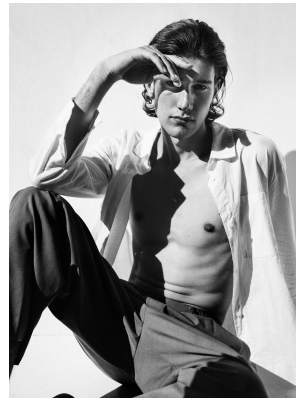

BOSS MODELS

CAPE TOWN

MICHAEL BURLS

Height: 189cm Chest: 100cm Waist: 76cm Suit: 38 L Shoe: 11 UK Hair: Dark Brown Eyes: Hazel

BOSS MODELS

CAPE TOWN

MICHAEL BURLS

Height: 189cm Chest: 100cm Waist: 76cm Suit: 38 L Shoe: 11 UK Hair: Dark Brown Eyes: Hazel

BOSS MODELS

CAPE TOWN

MICHAEL BURLS

Height: 189cm Chest: 100cm Waist: 76cm Suit: 38 L Shoe: 11 UK Hair: Dark Brown Eyes: Hazel