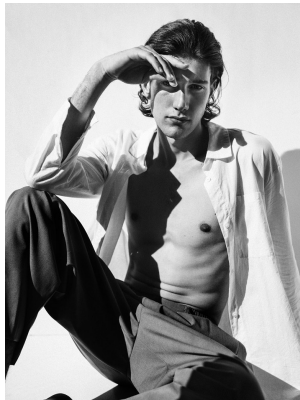

BOSS MODELS

CAPE TOWN

MICHAEL BURLS

Height: 189cm Chest: 96cm Waist: 79cm Suit: 39 L Shoe: 11 UK Hair: Dark Brown Eyes: Hazel

BOSS MODELS

CAPE TOWN

MICHAEL BURLS

Height: 189cm Chest: 96cm Waist: 79cm Suit: 39 L Shoe: 11 UK Hair: Dark Brown Eyes: Hazel