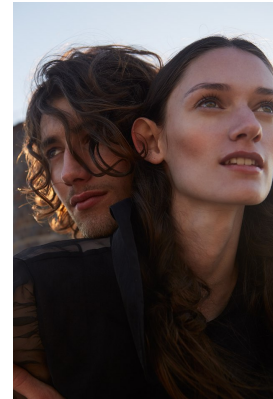

BOSS MODELS

CAPE TOWN

MICHAEL BURLS

Height: 189cm Chest: 100cm Waist: 76cm Suit: 38 L Shoe: 11 UK Hair: Dark Brown Eyes: Hazel

BOSS MODELS

CAPE TOWN

MICHAEL BURLS

Height: 189cm Chest: 100cm Waist: 76cm Suit: 38 L Shoe: 11 UK Hair: Dark Brown Eyes: Hazel

BOSS MODELS

CAPE TOWN

MICHAEL BURLS

Height: 189cm Chest: 100cm Waist: 76cm Suit: 38 L Shoe: 11 UK Hair: Dark Brown Eyes: Hazel