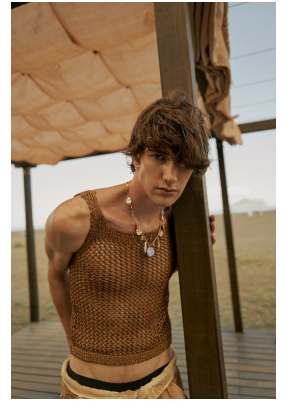

BOSS MODELS

CAPE TOWN

MICHAEL BURLS

Height: 189cm Chest: 96cm Waist: 79cm Suit: 39 L Shoe: 11 UK Hair: Dark Brown Eyes: Hazel

BOSS MODELS

CAPE TOWN

MICHAEL BURLS

Height: 189cm Chest: 96cm Waist: 79cm Suit: 39 L Shoe: 11 UK Hair: Dark Brown Eyes: Hazel