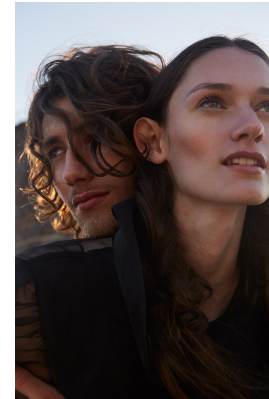

BOSS MODELS

CAPE TOWN

MICHAEL BURLS

Height: 189cm Chest: 100cm Waist: 76cm Suit: 39 L Shoe: 11 UK Hair: Dark Brown Eyes: Hazel

BOSS MODELS

CAPE TOWN

MICHAEL BURLS

Height: 189cm Chest: 100cm Waist: 76cm Suit: 39 L Shoe: 11 UK Hair: Dark Brown Eyes: Hazel