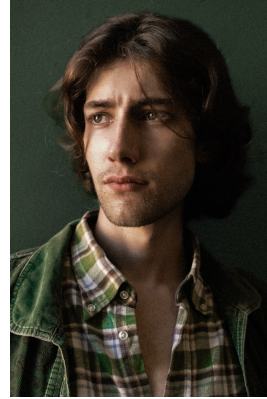

BOSS MODELS

CAPE TOWN

MICHAEL BURLS

Height: 189cm Chest: 100cm Waist: 76cm Suit: 39 L Shoe: 11 UK Hair: Dark Brown Eyes: Hazel

BOSS MODELS

CAPE TOWN

MICHAEL BURLS

Height: 189cm Chest: 100cm Waist: 76cm Suit: 39 L Shoe: 11 UK Hair: Dark Brown Eyes: Hazel