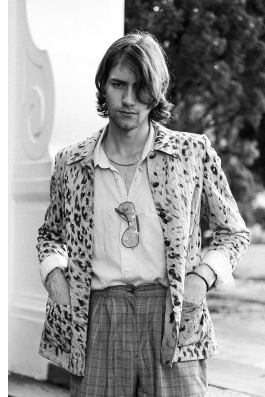

BOSS MODELS

CAPE TOWN

MICHAEL BURLS

Height: 189cm Chest: 100cm Waist: 76cm Suit: 38 L Shoe: 11 UK Hair: Dark Brown Eyes: Hazel

BOSS MODELS

CAPE TOWN

MICHAEL BURLS

Height: 189cm Chest: 100cm Waist: 76cm Suit: 38 L Shoe: 11 UK Hair: Dark Brown Eyes: Hazel

BOSS MODELS

CAPE TOWN

MICHAEL BURLS

Height: 189cm Chest: 100cm Waist: 76cm Suit: 38 L Shoe: 11 UK Hair: Dark Brown Eyes: Hazel