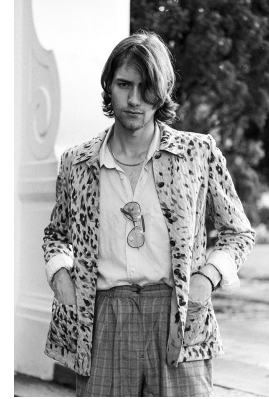

BOSS MODELS

CAPE TOWN

MICHAEL BURLS

Height: 189cm Chest: 96cm Waist: 79cm Suit: 39 L Shoe: 11 UK Hair: Dark Brown Eyes: Hazel

BOSS MODELS

CAPE TOWN

MICHAEL BURLS

Height: 189cm Chest: 96cm Waist: 79cm Suit: 39 L Shoe: 11 UK Hair: Dark Brown Eyes: Hazel