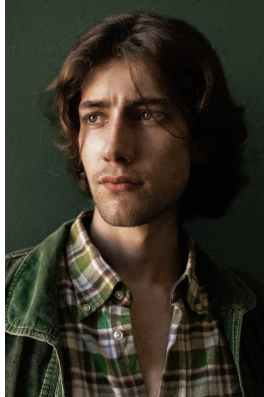

BOSS MODELS

CAPE TOWN

MICHAEL BURLS

Height: 189cm Chest: 100cm Waist: 76cm Suit: 38 L Shoe: 11 UK Hair: Dark Brown Eyes: Hazel

BOSS MODELS

CAPE TOWN

MICHAEL BURLS

Height: 189cm Chest: 100cm Waist: 76cm Suit: 38 L Shoe: 11 UK Hair: Dark Brown Eyes: Hazel

BOSS MODELS

CAPE TOWN

MICHAEL BURLS

Height: 189cm Chest: 100cm Waist: 76cm Suit: 38 L Shoe: 11 UK Hair: Dark Brown Eyes: Hazel