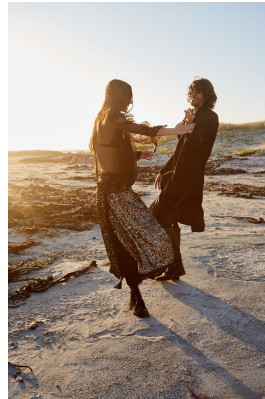

BOSS MODELS

CAPE TOWN

MICHAEL BURLS

Height: 189cm Chest: 100cm Waist: 76cm Suit: 38 L Shoe: 11 UK Hair: Dark Brown Eyes: Hazel

BOSS MODELS

CAPE TOWN

MICHAEL BURLS

Height: 189cm Chest: 100cm Waist: 76cm Suit: 38 L Shoe: 11 UK Hair: Dark Brown Eyes: Hazel