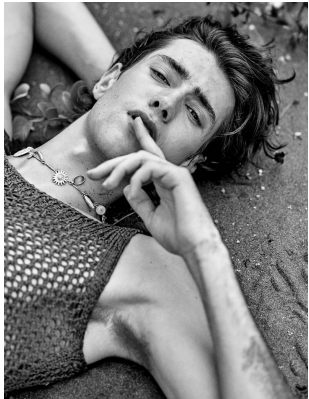

BOSS MODELS

CAPE TOWN

MICHAEL BURLS

Height: 189cm Chest: 100cm Waist: 76cm Suit: 39 L Shoe: 11 UK Hair: Dark Brown Eyes: Hazel

BOSS MODELS

CAPE TOWN

MICHAEL BURLS

Height: 189cm Chest: 100cm Waist: 76cm Suit: 39 L Shoe: 11 UK Hair: Dark Brown Eyes: Hazel