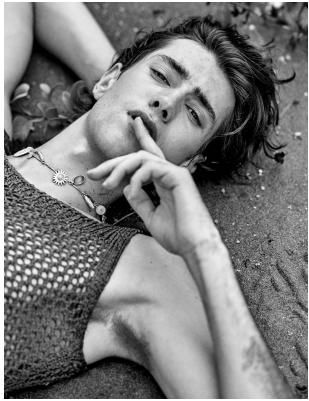

BOSS MODELS

CAPE TOWN

MICHAEL BURLS

Height: 189cm Chest: 96cm Waist: 79cm Suit: 39 L Shoe: 11 UK Hair: Dark Brown Eyes: Hazel

BOSS MODELS

CAPE TOWN

MICHAEL BURLS

Height: 189cm Chest: 96cm Waist: 79cm Suit: 39 L Shoe: 11 UK Hair: Dark Brown Eyes: Hazel