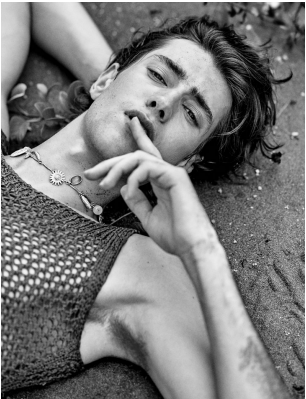

BOSS MODELS

CAPE TOWN

MICHAEL BURLS

Height: 189cm Chest: 100cm Waist: 76cm Suit: 38 L Shoe: 11 UK Hair: Dark Brown Eyes: Hazel

BOSS MODELS

CAPE TOWN

MICHAEL BURLS

Height: 189cm Chest: 100cm Waist: 76cm Suit: 38 L Shoe: 11 UK Hair: Dark Brown Eyes: Hazel

BOSS MODELS

CAPE TOWN

MICHAEL BURLS

Height: 189cm Chest: 100cm Waist: 76cm Suit: 38 L Shoe: 11 UK Hair: Dark Brown Eyes: Hazel