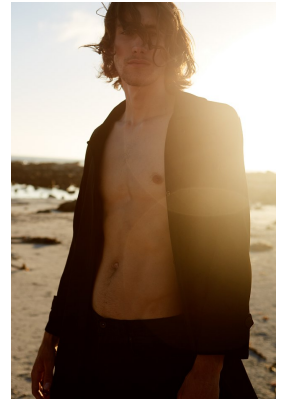

BOSS MODELS

CAPE TOWN

MICHAEL BURLS

Height: 189cm Chest: 100cm Waist: 76cm Suit: 38 L Shoe: 11 UK Hair: Dark Brown Eyes: Hazel

BOSS MODELS

CAPE TOWN

MICHAEL BURLS

Height: 189cm Chest: 100cm Waist: 76cm Suit: 38 L Shoe: 11 UK Hair: Dark Brown Eyes: Hazel

BOSS MODELS

CAPE TOWN

MICHAEL BURLS

Height: 189cm Chest: 100cm Waist: 76cm Suit: 38 L Shoe: 11 UK Hair: Dark Brown Eyes: Hazel