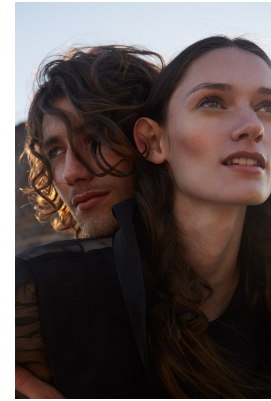

BOSS MODELS

CAPE TOWN

MICHAEL BURLS

Height: 189cm Chest: 96cm Waist: 79cm Suit: 39 L Shoe: 11 UK Hair: Dark Brown Eyes: Hazel

BOSS MODELS

CAPE TOWN

MICHAEL BURLS

Height: 189cm Chest: 96cm Waist: 79cm Suit: 39 L Shoe: 11 UK Hair: Dark Brown Eyes: Hazel