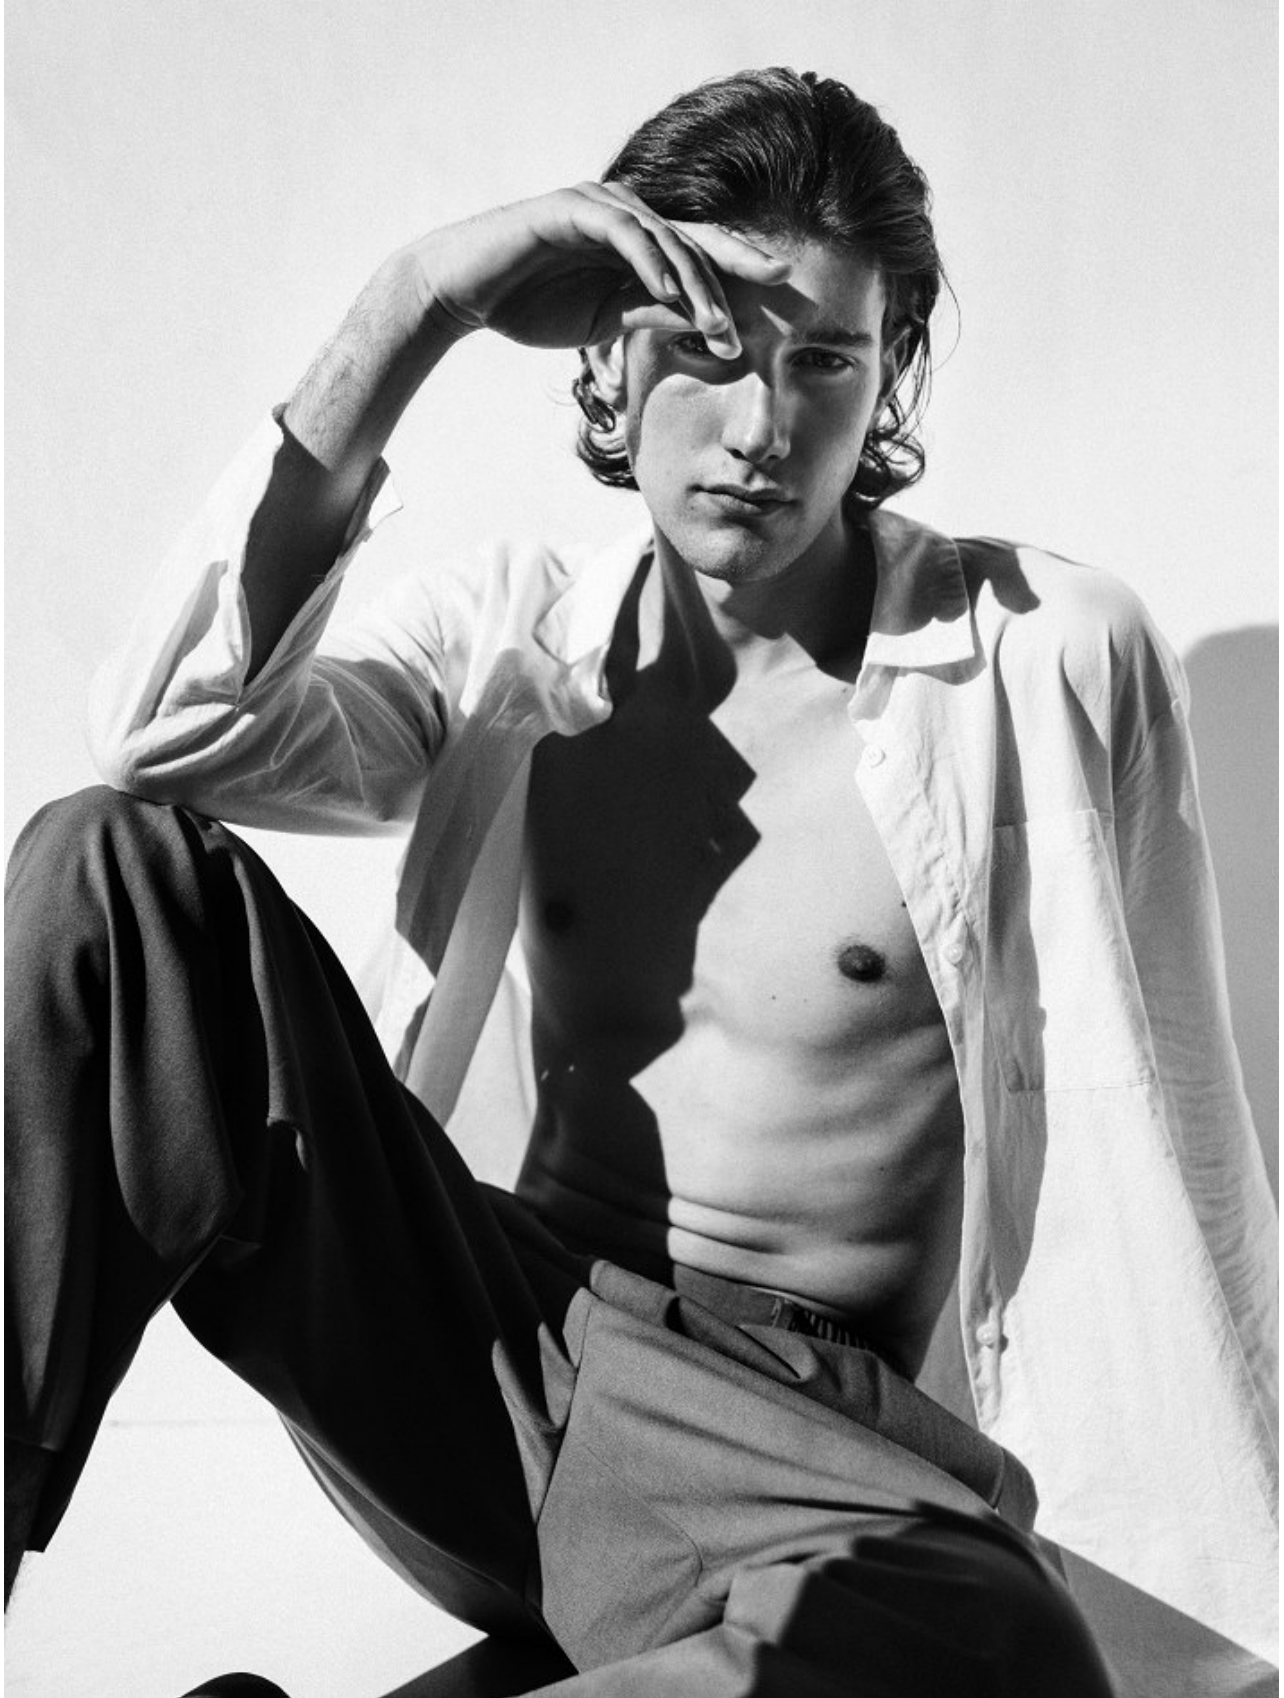

MICHAEL BURLS

BOSS MODELS

CAPE TOWN

Height: 189cm Chest: 97cm Waist: 73cm Suit: 38 L Shoe: 11 UK Hair: Dark Brown Eyes: Hazel