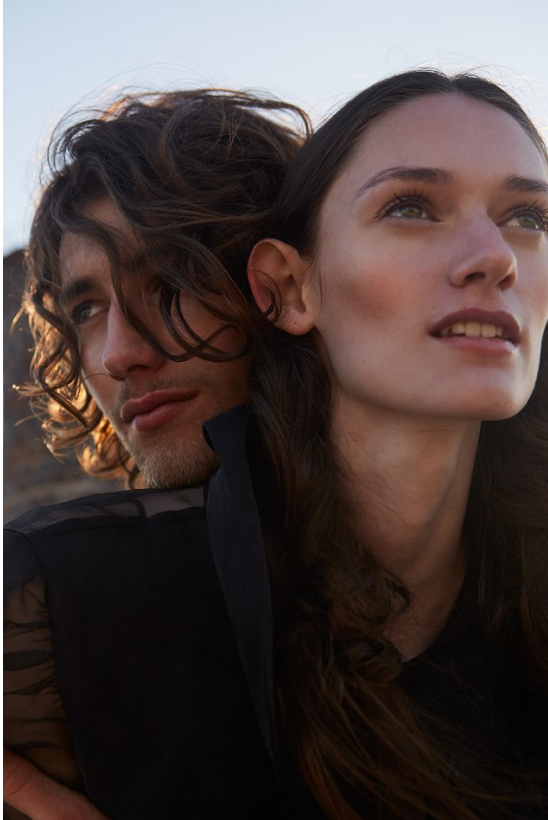

BOSS MODELS

CAPE TOWN

MICHAEL BURLS

Height: 189cm Chest: 100cm Waist: 76cm Suit: 39 L Shoe: 11 UK Hair: Dark Brown Eyes: Hazel

BOSS MODELS

CAPE TOWN

MICHAEL BURLS

Height: 189cm Chest: 100cm Waist: 76cm Suit: 39 L Shoe: 11 UK Hair: Dark Brown Eyes: Hazel