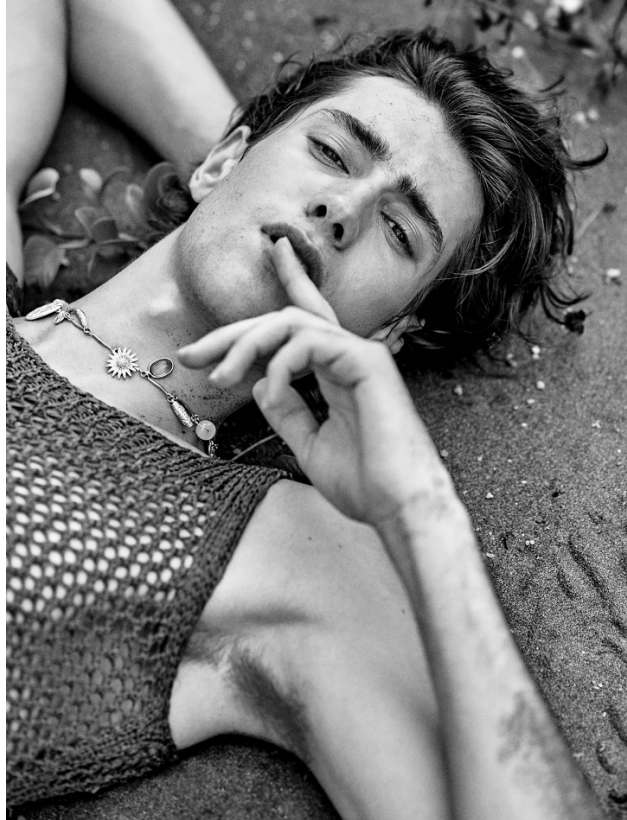

# BOSS MODELS

CAPE TOWN

## MICHAEL BURLS

Height: 189cm Chest: 100cm Waist: 76cm Suit: 38 L Shoe: 11 UK Hair: Dark Brown Eyes: Hazel