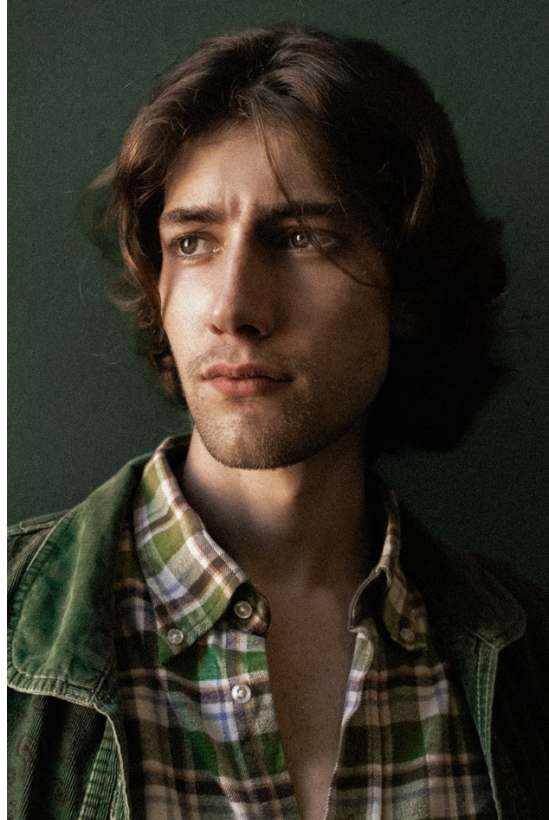

BOSS MODELS

CAPE TOWN

MICHAEL BURLS

Height: 189cm Chest: 96cm Waist: 79cm Suit: 39 L Shoe: 11 UK Hair: Dark Brown Eyes: Hazel

BOSS MODELS

CAPE TOWN

MICHAEL BURLS

Height: 189cm Chest: 96cm Waist: 79cm Suit: 39 L Shoe: 11 UK Hair: Dark Brown Eyes: Hazel