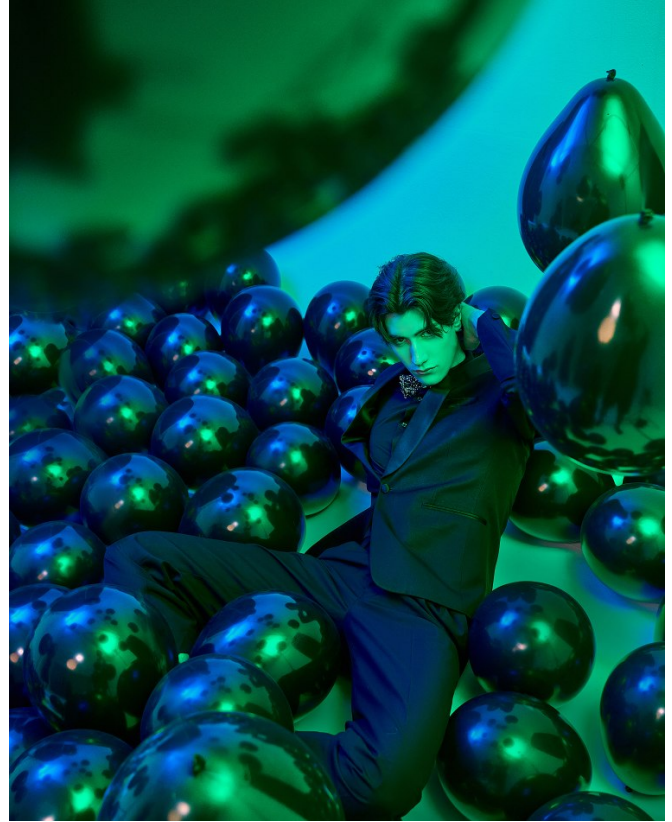

BOSS MODELS

CAPE TOWN

MICHAEL BURLS

Height: 189cm Chest: 100cm Waist: 76cm Suit: 38 L Shoe: 11 UK Hair: Dark Brown Eyes: Hazel