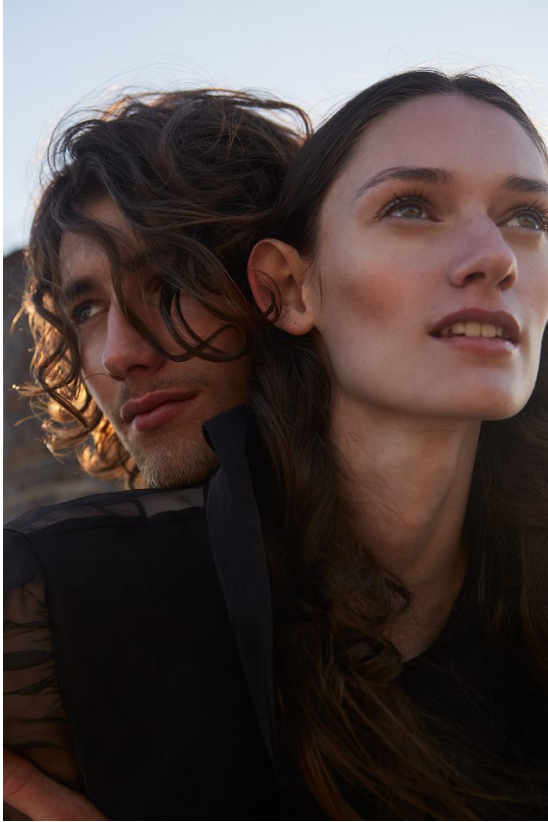

BOSS MODELS

CAPE TOWN

MICHAEL BURLS

Height: 189cm Chest: 100cm Waist: 76cm Suit: 38 L Shoe: 11 UK Hair: Dark Brown Eyes: Hazel

BOSS MODELS

CAPE TOWN

MICHAEL BURLS

Height: 189cm Chest: 100cm Waist: 76cm Suit: 38 L Shoe: 11 UK Hair: Dark Brown Eyes: Hazel