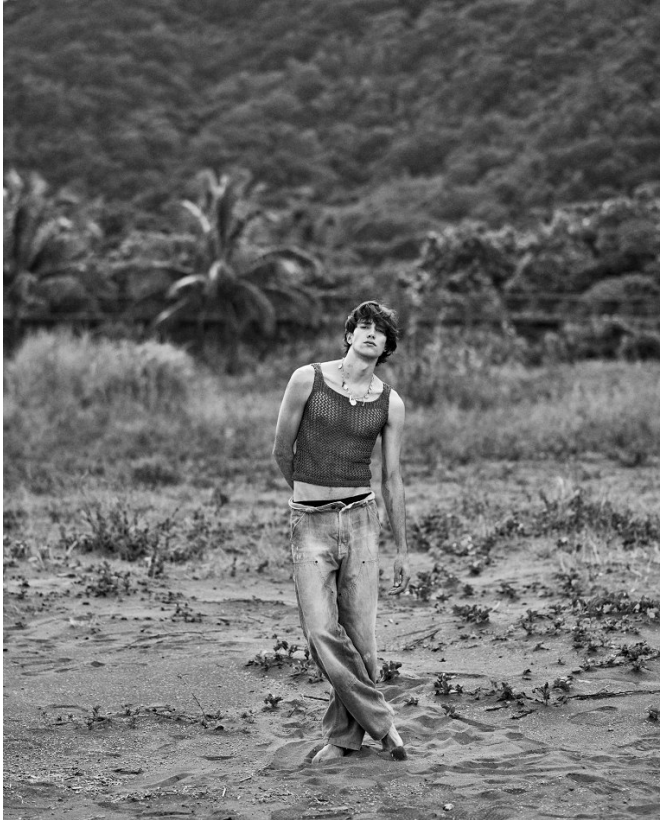

BOSS MODELS

CAPE TOWN

MICHAEL BURLS

Height: 189cm Chest: 100cm Waist: 76cm Suit: 38 L Shoe: 11 UK Hair: Dark Brown Eyes: Hazel