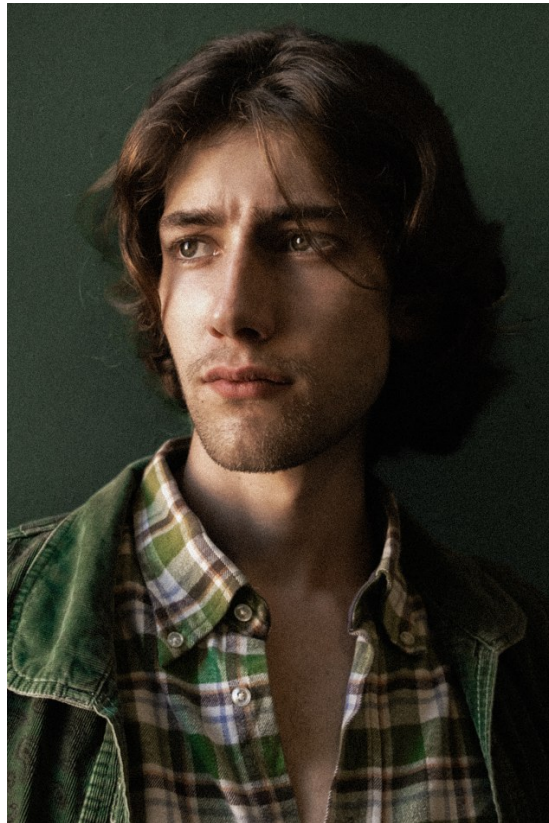

BOSS MODELS

CAPE TOWN

MICHAEL BURLS

Height: 189cm Chest: 100cm Waist: 76cm Suit: 39 L Shoe: 11 UK Hair: Dark Brown Eyes: Hazel

BOSS MODELS

CAPE TOWN

MICHAEL BURLS

Height: 189cm Chest: 100cm Waist: 76cm Suit: 39 L Shoe: 11 UK Hair: Dark Brown Eyes: Hazel