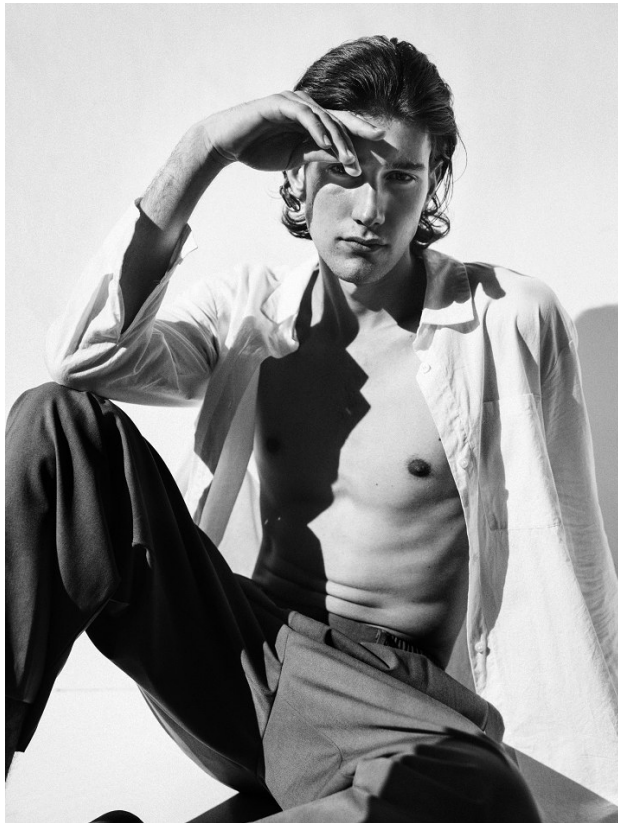

BOSS MODELS

CAPE TOWN

MICHAEL BURLS

Height: 189cm Chest: 100cm Waist: 76cm Suit: 38 L Shoe: 11 UK Hair: Dark Brown Eyes: Hazel

BOSS MODELS

CAPE TOWN

MICHAEL BURLS

Height: 189cm Chest: 100cm Waist: 76cm Suit: 38 L Shoe: 11 UK Hair: Dark Brown Eyes: Hazel