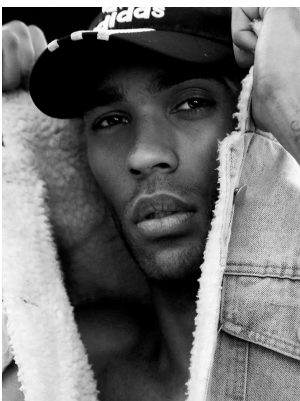

# BOSS MODELS

CAPE TOWN

## MARCO RABIE

Height: 187cm Chest: 96cm Waist: 79cm Suit: 38 R Shoe: 10 UK Hair: Black Eyes: Brown

# BOSS MODELS

CAPE TOWN

MARCO RABIE

Height: 187cm Chest: 96cm Waist: 79cm Suit: 38 R Shoe: 10 UK Hair: Black Eyes: Brown