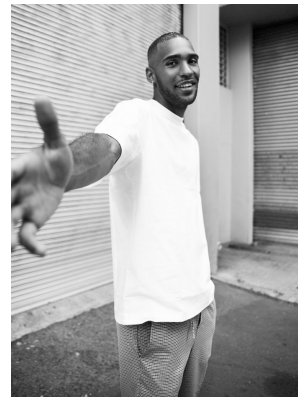

# BOSS MODELS

CAPE TOWN

## MARCO RABIE

Height: 187cm Chest: 96cm Waist: 79cm Suit: 38 R Shoe: 10 UK Hair: Black Eyes: Brown

# BOSS MODELS

CAPE TOWN

MARCO RABIE

Height: 187cm Chest: 96cm Waist: 79cm Suit: 38 R Shoe: 10 UK Hair: Black Eyes: Brown