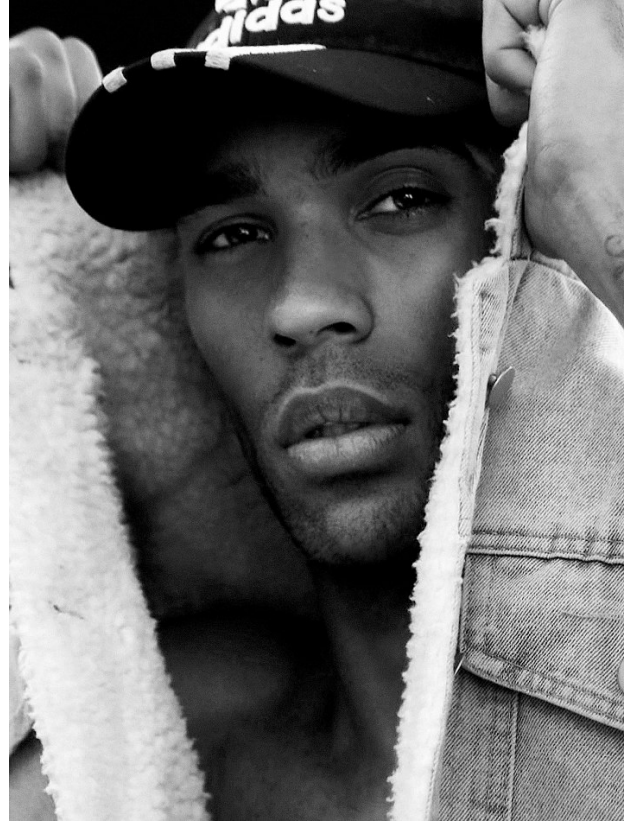

BOSS MODELS

CAPE TOWN

MARCO RABIE

Height: 187cm Chest: 96cm Waist: 79cm Suit: 38 R Shoe: 10 UK Hair: Black Eyes: Brown

BOSS MODELS

CAPE TOWN

MARCO RABIE

Height: 187cm Chest: 96cm Waist: 79cm Suit: 38 R Shoe: 10 UK Hair: Black Eyes: Brown

BOSS MODELS

CAPE TOWN

MARCO RABIE

Height: 187cm Chest: 96cm Waist: 79cm Suit: 38 R Shoe: 10 UK Hair: Black Eyes: Brown