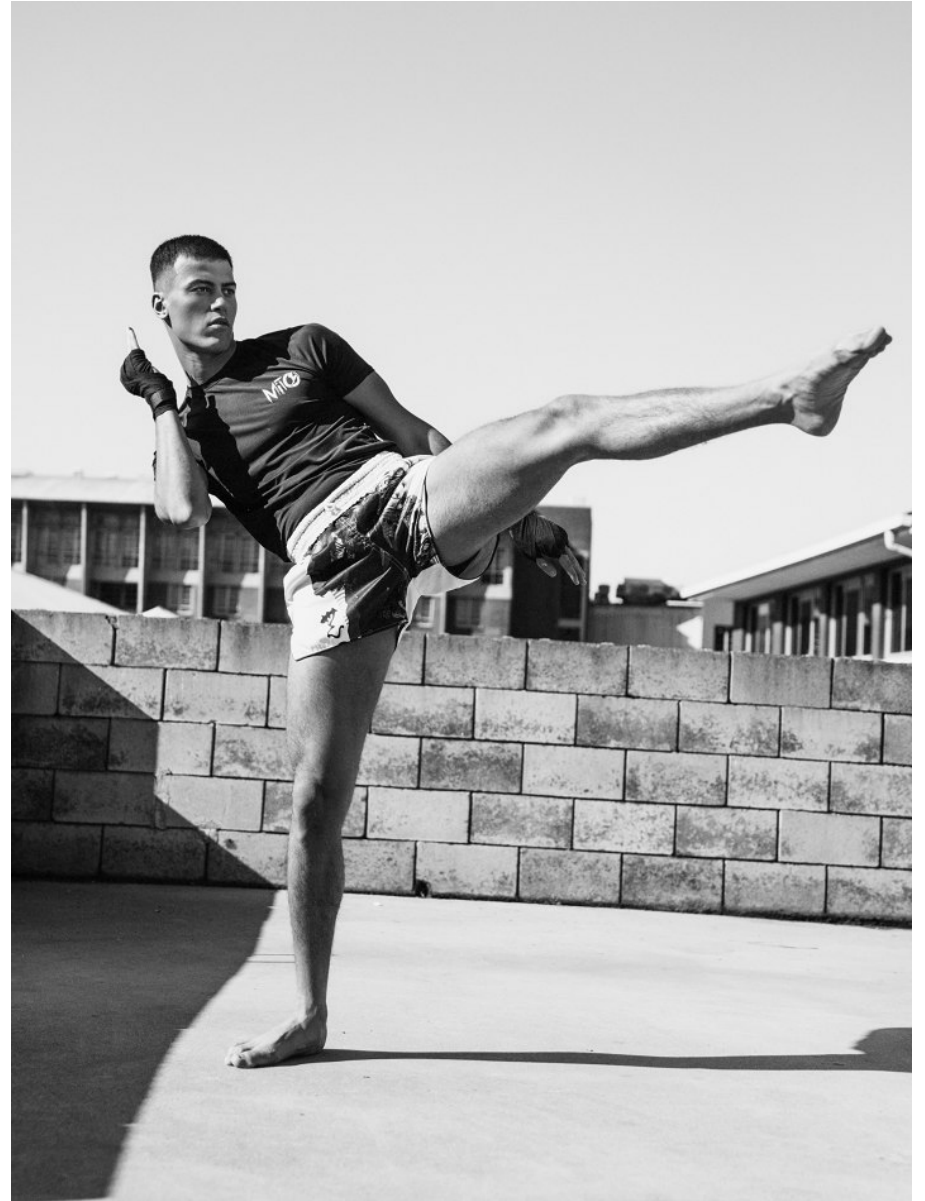

BOSS MODELS

CAPE TOWN

MITO

Height: 185cm Chest: 99cm Waist: 80cm Suit: 40 R Shoe: 10.5 UK Hair: Brown Eyes: Brown