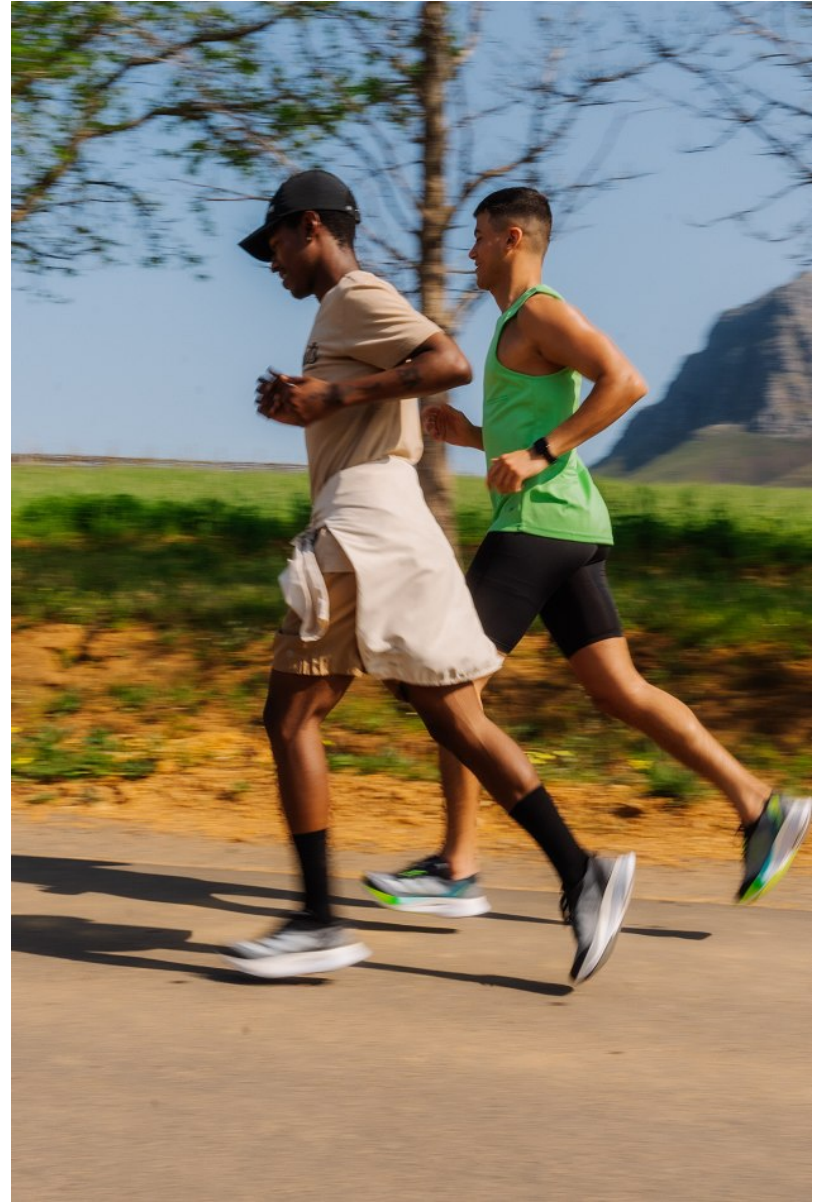

BOSS MODELS

CAPE TOWN

MITO

Height: 185cm Chest: 99cm Waist: 80cm Suit: 40 R Shoe: 10.5 UK Hair: Brown Eyes: Brown