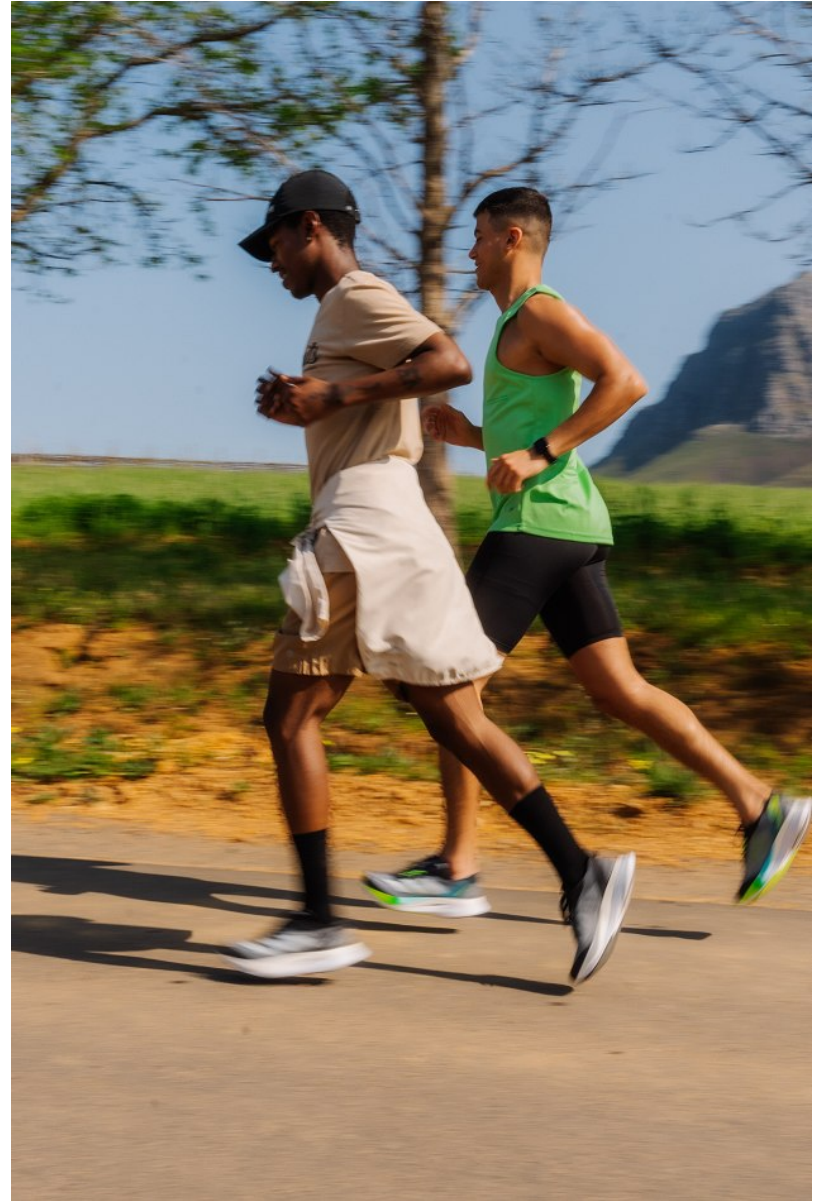

BOSS MODELS

CAPE TOWN

MITO

Height: 185cm Chest: 99cm Waist: 80cm Suit: 40 R Shoe: 10.5 UK Hair: Brown Eyes: Brown