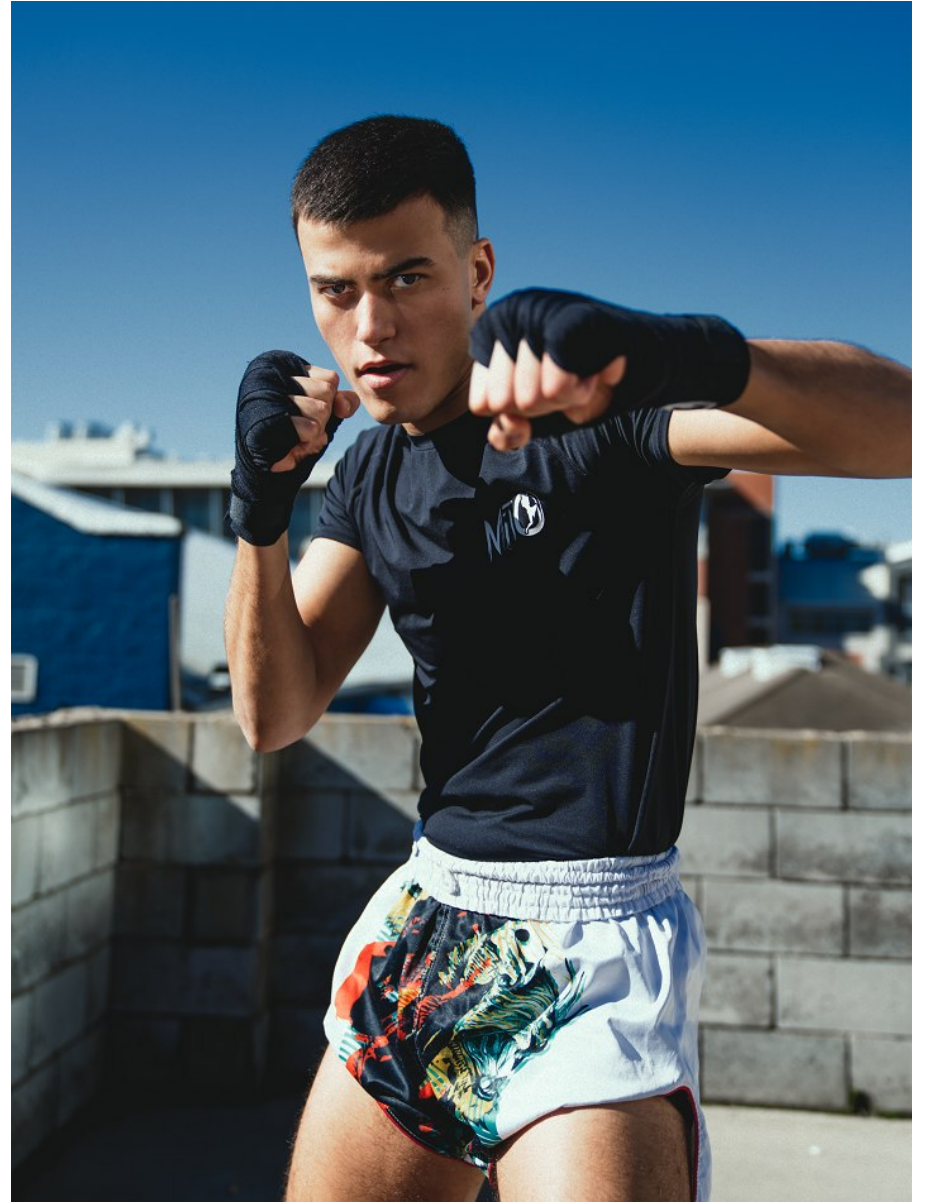

BOSS MODELS

CAPE TOWN

MITO

Height: 185cm Chest: 99cm Waist: 80cm Suit: 40 R Shoe: 10.5 UK Hair: Brown Eyes: Brown