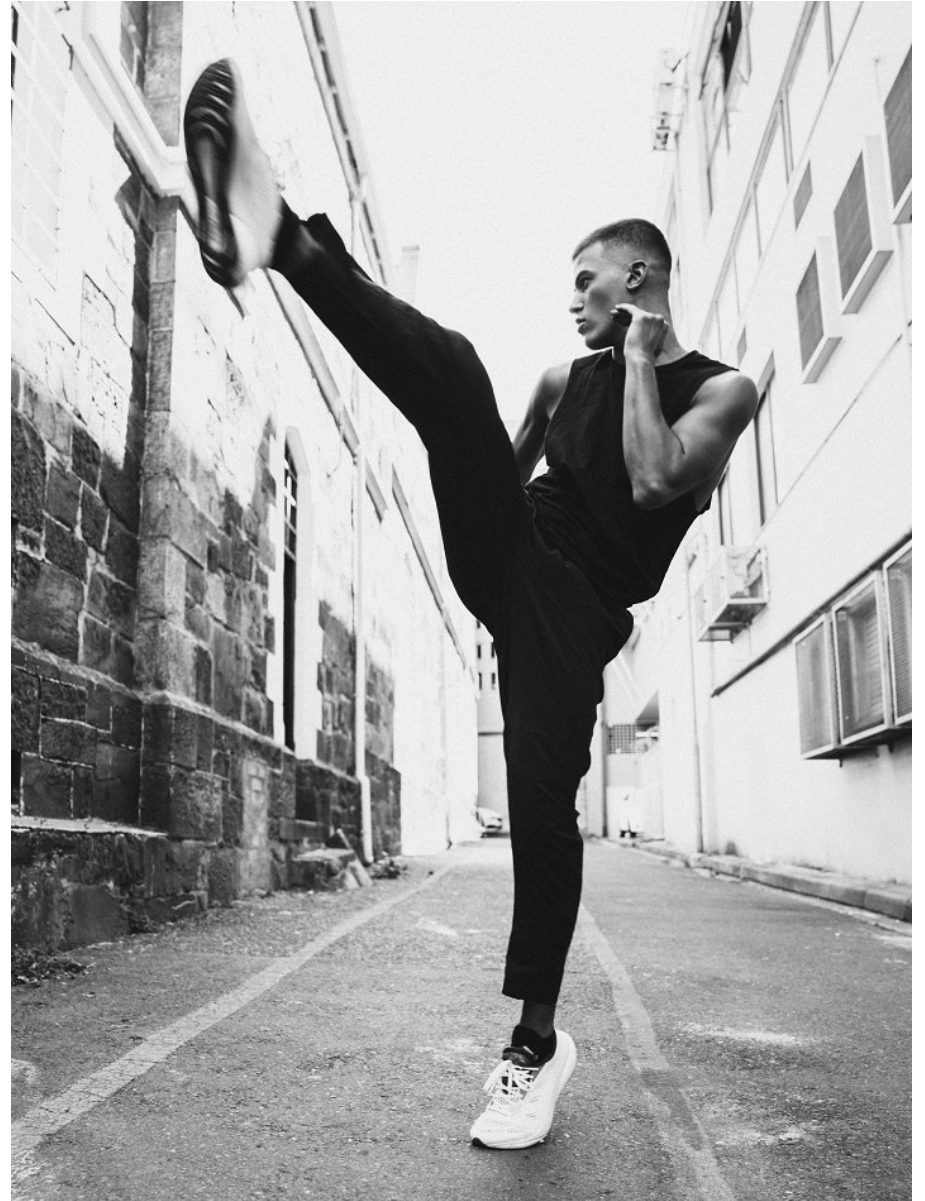

BOSS MODELS

CAPE TOWN

MITO

Height: 185cm Chest: 99cm Waist: 80cm Suit: 40 R Shoe: 10.5 UK Hair: Brown Eyes: Brown