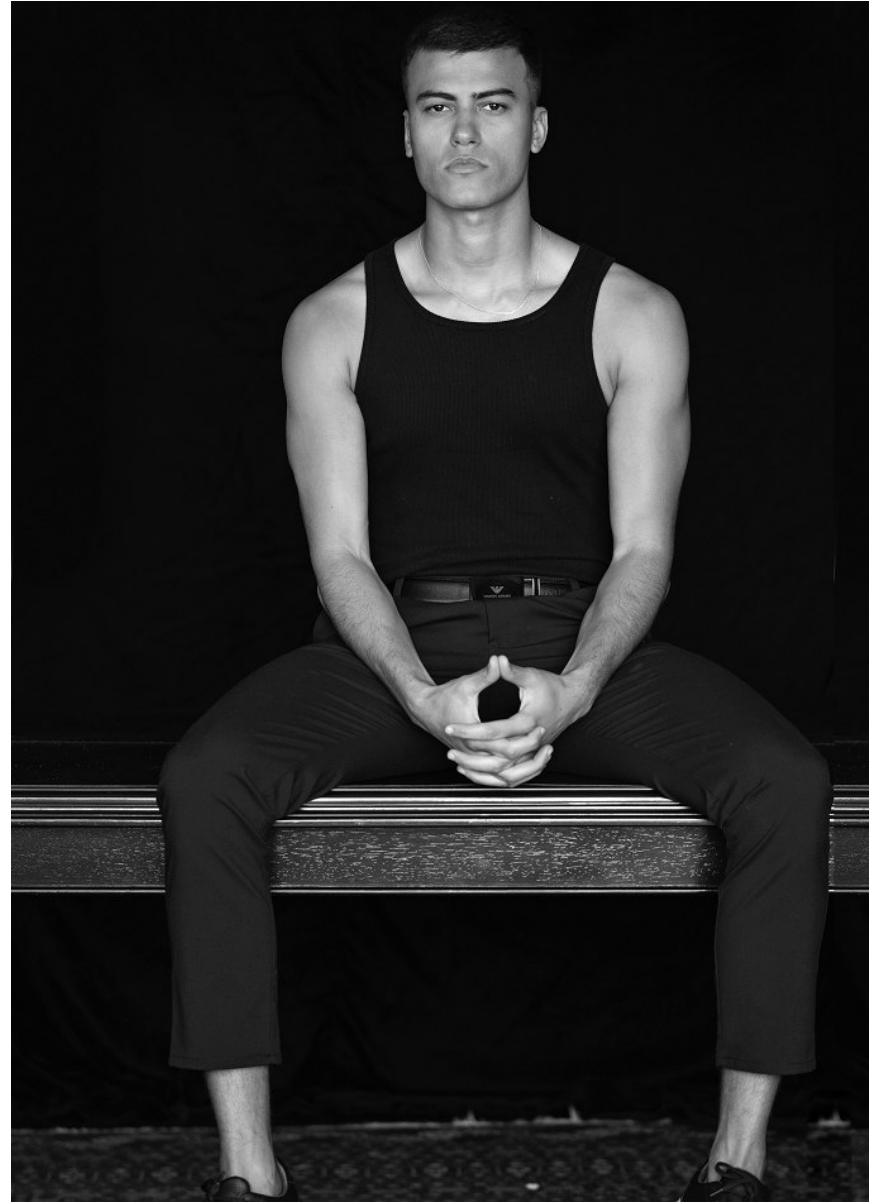

BOSS MODELS

CAPE TOWN

MITO

Height: 185cm Chest: 99cm Waist: 80cm Suit: 40 R Shoe: 10.5 UK Hair: Brown Eyes: Brown