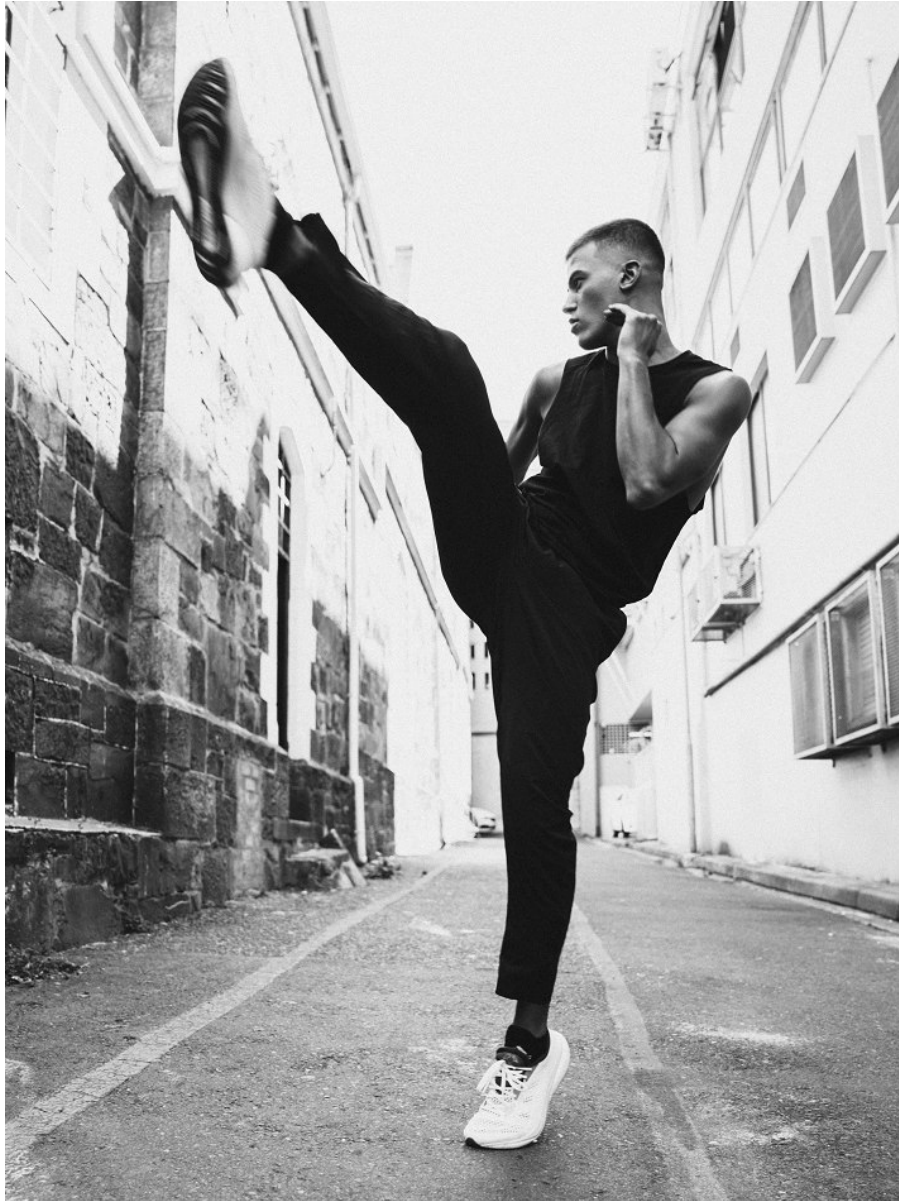

BOSS MODELS

CAPE TOWN

MITO

Height: 185cm Chest: 99cm Waist: 80cm Suit: 40 R Shoe: 10.5 UK Hair: Brown Eyes: Brown