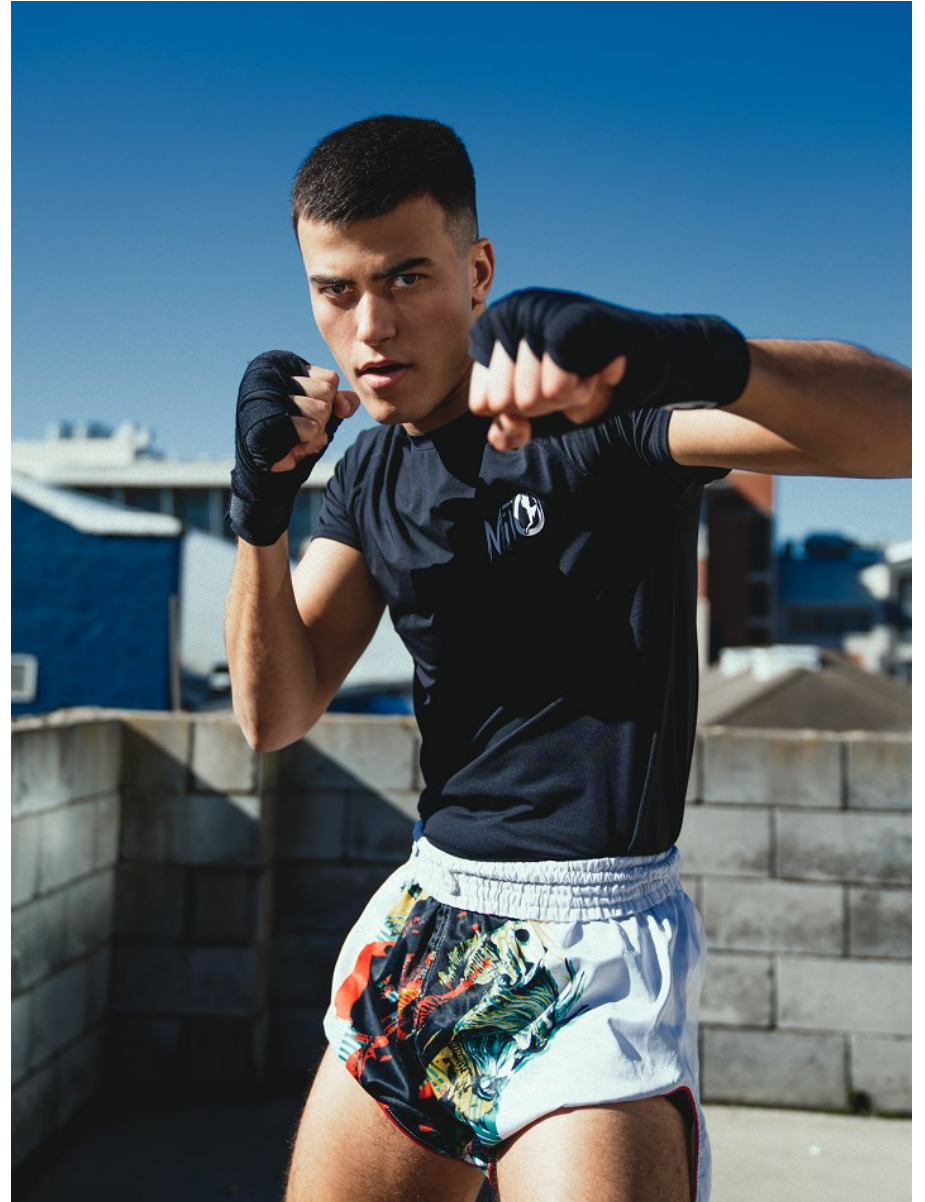

## MITO

Height: 185cm Chest: 99cm Waist: 80cm Suit: 40 R Shoe: 10.5 UK Hair: Brown Eyes: Brown

# BOSS MODELS

CAPE TOWN

MITO

Height: 185cm Chest: 99cm Waist: 80cm Suit: 40 R Shoe: 10.5 UK Hair: Brown Eyes: Brown