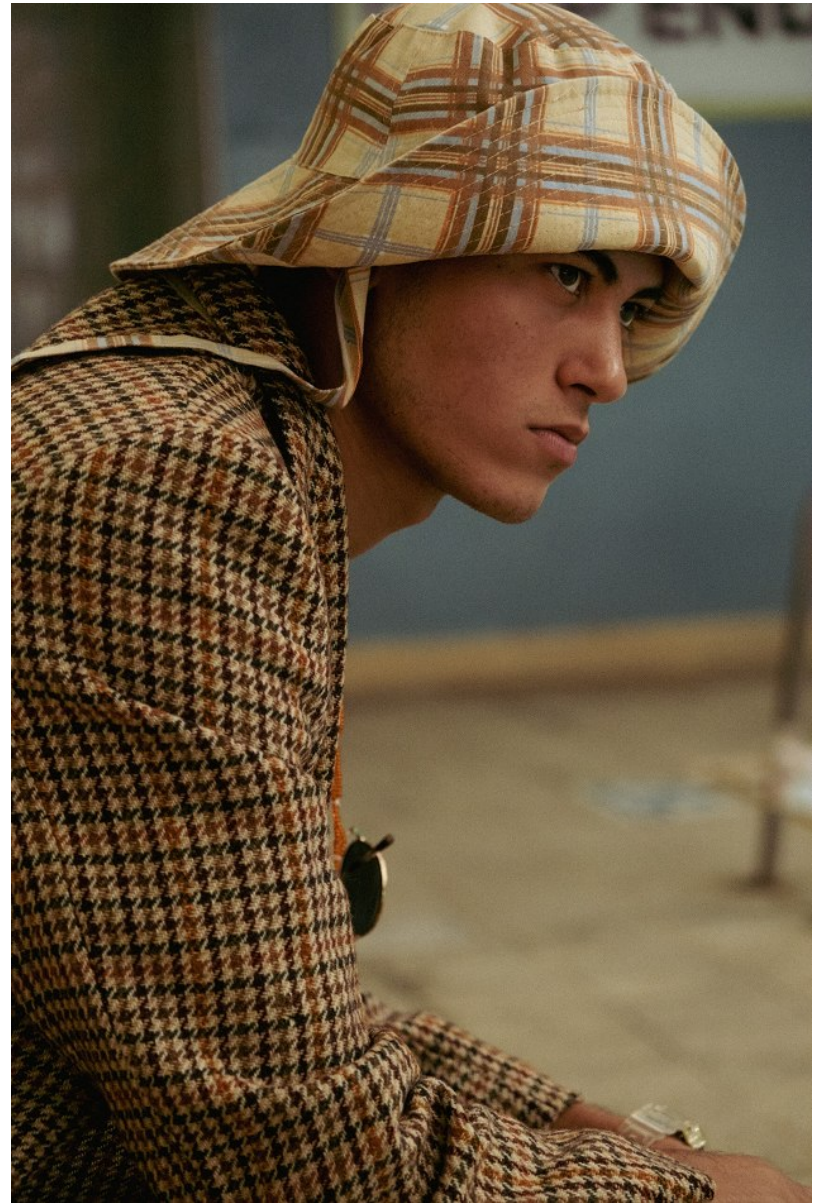

# BOSS MODELS

CAPE TOWN

## MITO

Height: 185cm Chest: 99cm Waist: 80cm Suit: 40 R Shoe: 10.5 UK Hair: Brown Eyes: Brown

# BOSS MODELS

CAPE TOWN

MITO

Height: 185cm Chest: 99cm Waist: 80cm Suit: 40 R Shoe: 10.5 UK Hair: Brown Eyes: Brown