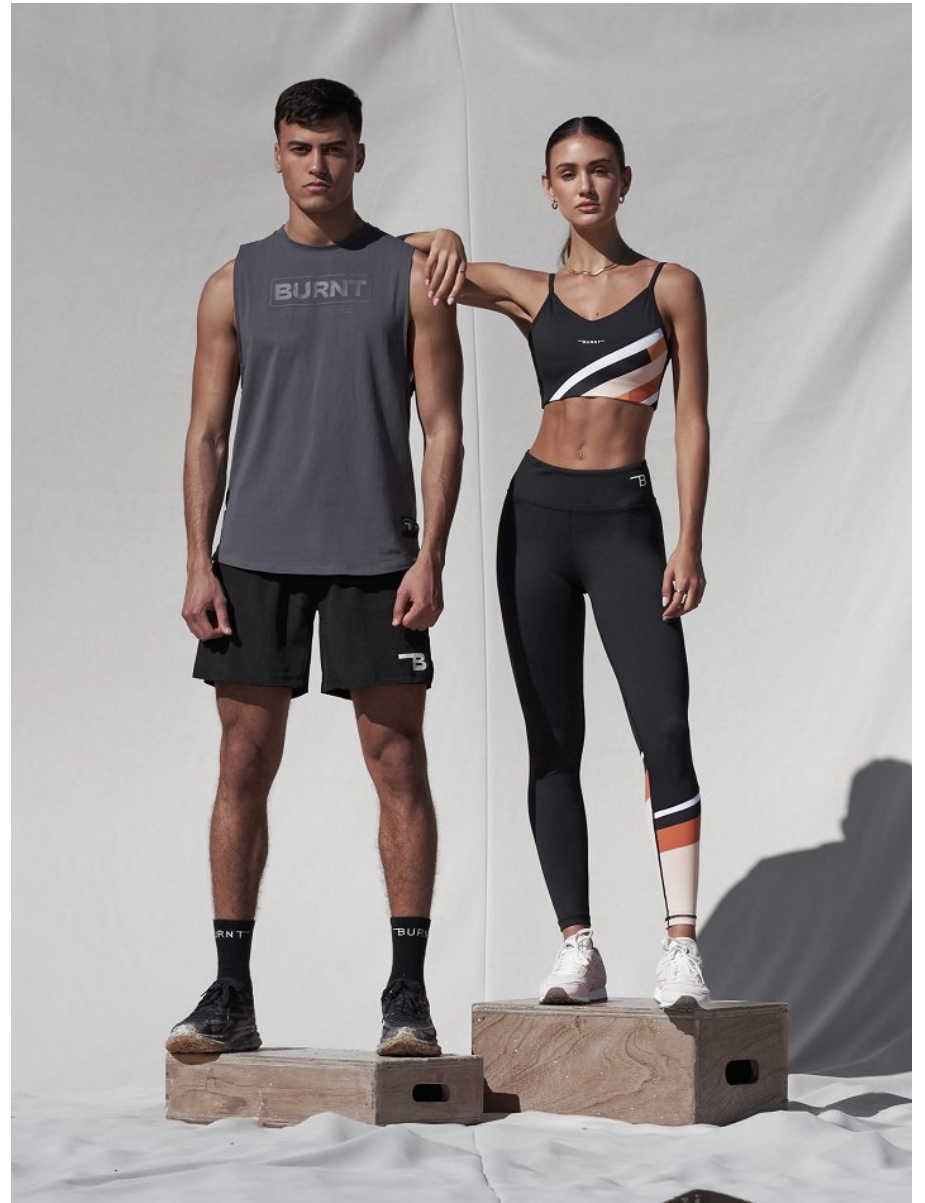

BOSS MODELS

CAPE TOWN

MITO

Height: 185cm Chest: 99cm Waist: 80cm Suit: 40 R Shoe: 10.5 UK Hair: Brown Eyes: Brown