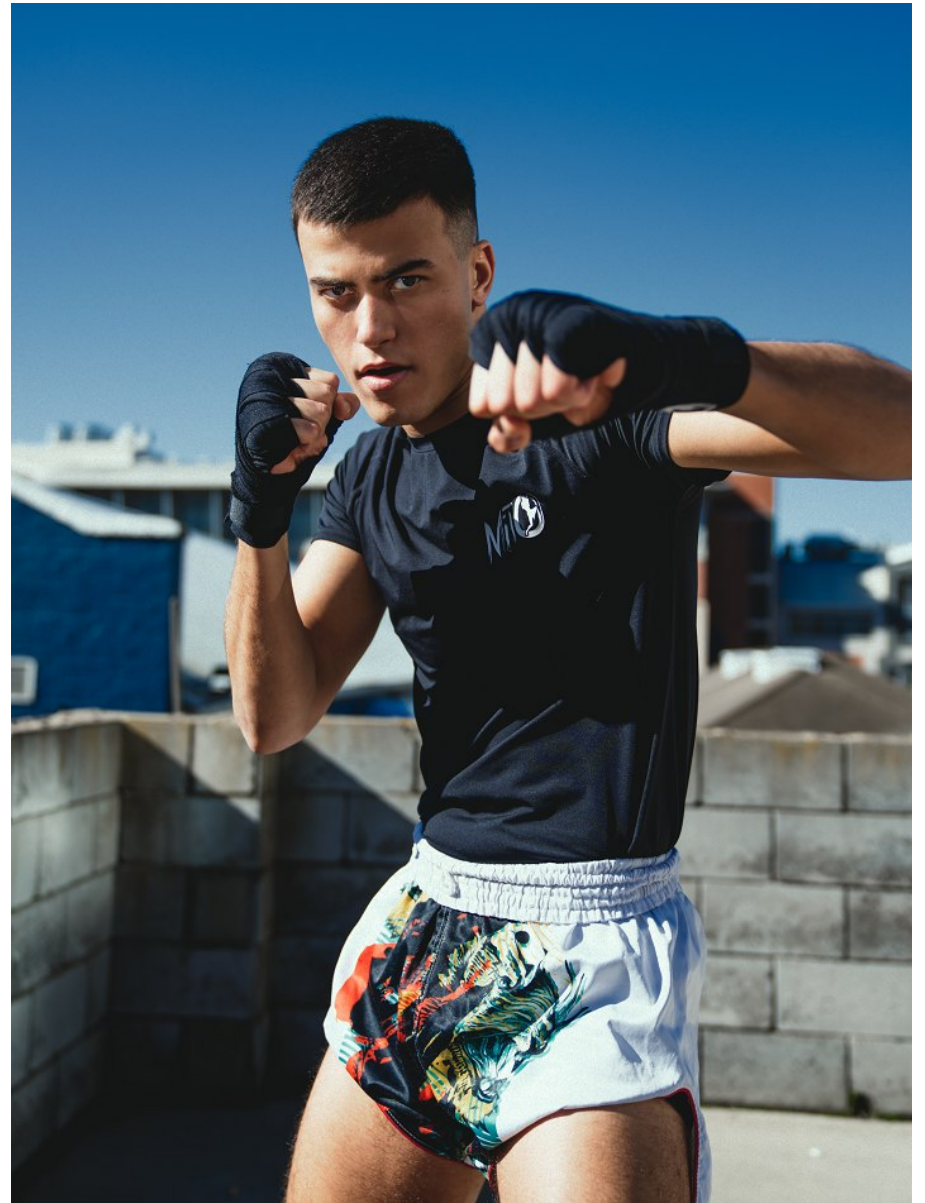

BOSS MODELS

CAPE TOWN

MITO

Height: 185cm Chest: 99cm Waist: 80cm Suit: 40 R Shoe: 10.5 UK Hair: Brown Eyes: Brown