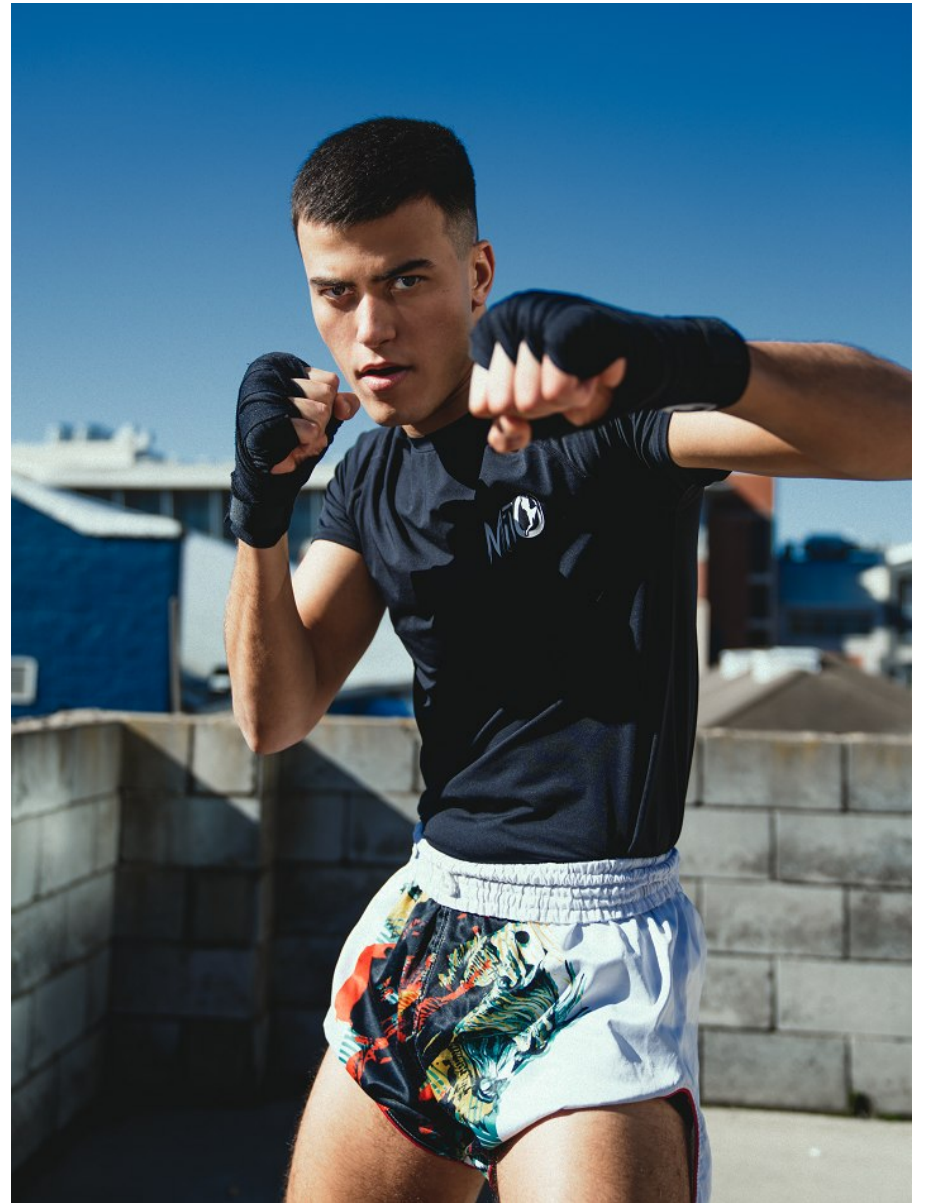

BOSS MODELS

CAPE TOWN

MITO

Height: 185cm Chest: 99cm Waist: 80cm Suit: 40 R Shoe: 10.5 UK Hair: Brown Eyes: Brown

BOSS MODELS

CAPE TOWN

MITO

Height: 185cm Chest: 99cm Waist: 80cm Suit: 40 R Shoe: 10.5 UK Hair: Brown Eyes: Brown