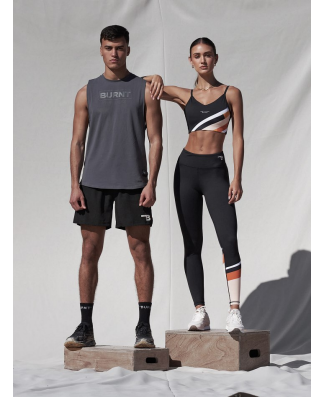

# BOSS MODELS

CAPE TOWN

MITO

Height: 185cm Chest: 99cm Waist: 80cm Suit: 40 R Shoe: 10.5 UK Hair: Brown Eyes: Brown