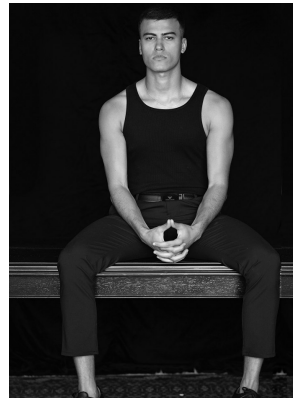

# BOSS MODELS

CAPE TOWN

MITO

Height: 185cm Chest: 99cm Waist: 80cm Suit: 40 R Shoe: 10.5 UK Hair: Brown Eyes: Brown