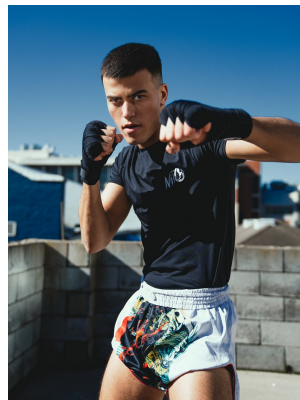

# BOSS MODELS

CAPE TOWN

MITO

Height: 185cm Chest: 99cm Waist: 80cm Suit: 40 R Shoe: 10.5 UK Hair: Brown Eyes: Brown