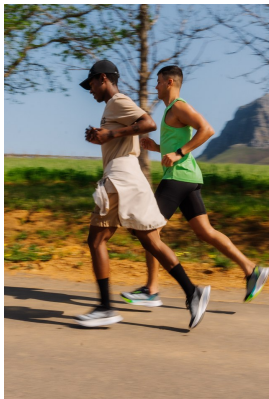

BOSS MODELS

CAPE TOWN

MITO

Height: 185cm Chest: 99cm Waist: 80cm Suit: 40 R Shoe: 10.5 UK Hair: Brown Eyes: Brown

BOSS MODELS

CAPE TOWN

MITO

Height: 185cm Chest: 99cm Waist: 80cm Suit: 40 R Shoe: 10.5 UK Hair: Brown Eyes: Brown