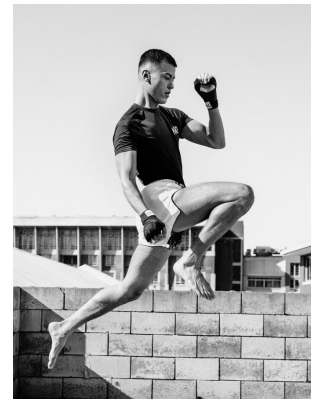

BOSS MODELS

CAPE TOWN

MITO

Height: 185cm Chest: 99cm Waist: 80cm Suit: 40 R Shoe: 10.5 UK Hair: Brown Eyes: Brown

BOSS MODELS

CAPE TOWN

MITO

Height: 185cm Chest: 99cm Waist: 80cm Suit: 40 R Shoe: 10.5 UK Hair: Brown Eyes: Brown