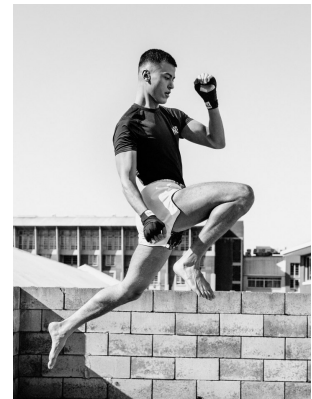

# BOSS MODELS

CAPE TOWN

MITO

Height: 185cm Chest: 99cm Waist: 80cm Suit: 40 R Shoe: 10.5 UK Hair: Brown Eyes: Brown