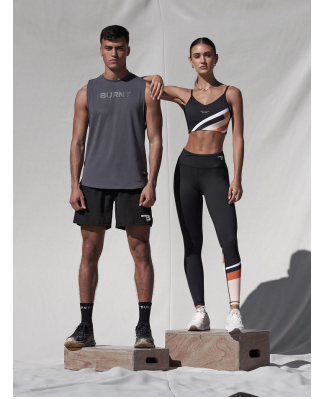

BOSS MODELS

CAPE TOWN

MITO

Height: 185cm Chest: 99cm Waist: 80cm Suit: 40 R Shoe: 10.5 UK Hair: Brown Eyes: Brown

BOSS MODELS

CAPE TOWN

MITO

Height: 185cm Chest: 99cm Waist: 80cm Suit: 40 R Shoe: 10.5 UK Hair: Brown Eyes: Brown