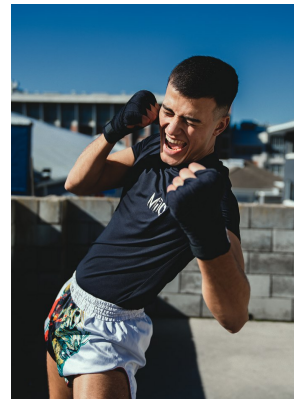

# BOSS MODELS

CAPE TOWN

MITO

Height: 185cm Chest: 99cm Waist: 80cm Suit: 40 R Shoe: 10.5 UK Hair: Brown Eyes: Brown