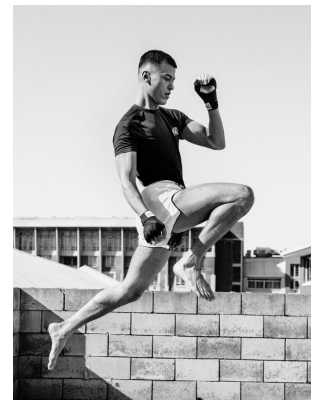

# BOSS MODELS

CAPE TOWN

MITO

Height: 185cm Chest: 99cm Waist: 80cm Suit: 40 R Shoe: 10.5 UK Hair: Brown Eyes: Brown