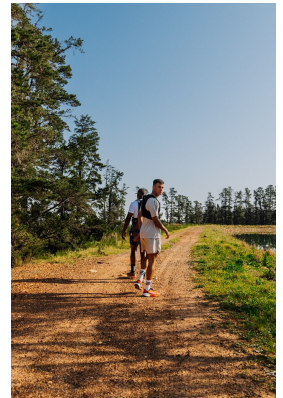

# BOSS MODELS

CAPE TOWN

MITO

Height: 185cm Chest: 99cm Waist: 80cm Suit: 40 R Shoe: 10.5 UK Hair: Brown Eyes: Brown