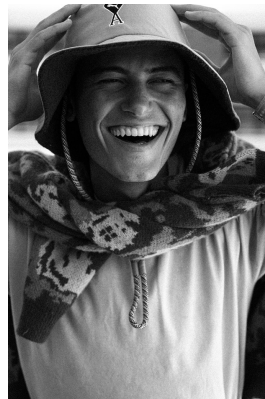

# BOSS MODELS

CAPE TOWN

MITO

Height: 185cm Chest: 99cm Waist: 80cm Suit: 40 R Shoe: 10.5 UK Hair: Brown Eyes: Brown