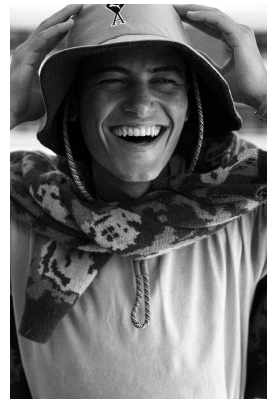

BOSS MODELS

CAPE TOWN

MITO

Height: 185cm Chest: 99cm Waist: 80cm Suit: 40 R Shoe: 10.5 UK Hair: Brown Eyes: Brown

BOSS MODELS

CAPE TOWN

MITO

Height: 185cm Chest: 99cm Waist: 80cm Suit: 40 R Shoe: 10.5 UK Hair: Brown Eyes: Brown