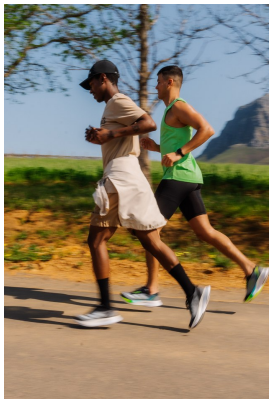

# BOSS MODELS

CAPE TOWN

MITO

Height: 185cm Chest: 99cm Waist: 80cm Suit: 40 R Shoe: 10.5 UK Hair: Brown Eyes: Brown