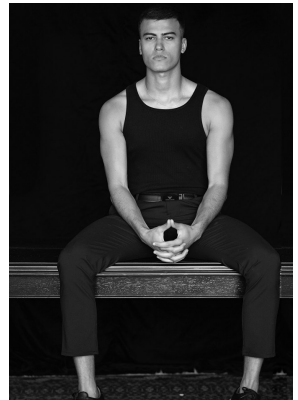

# BOSS MODELS

CAPE TOWN

MITO

Height: 185cm Chest: 99cm Waist: 80cm Suit: 40 R Shoe: 10.5 UK Hair: Brown Eyes: Brown