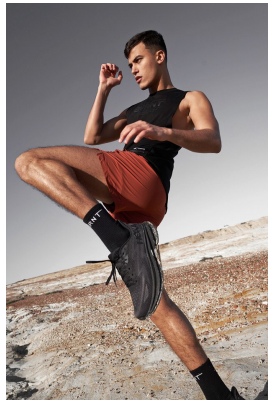

BOSS MODELS

CAPE TOWN

MITO

Height: 185cm Chest: 99cm Waist: 80cm Suit: 40 R Shoe: 10.5 UK Hair: Brown Eyes: Brown

BOSS MODELS

CAPE TOWN

MITO

Height: 185cm Chest: 99cm Waist: 80cm Suit: 40 R Shoe: 10.5 UK Hair: Brown Eyes: Brown