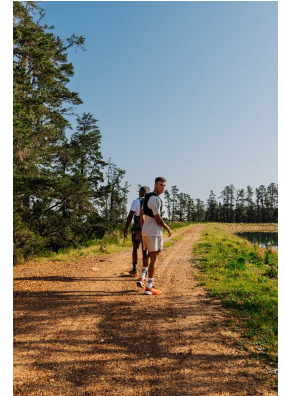

# BOSS MODELS

CAPE TOWN

MITO

Height: 185cm Chest: 99cm Waist: 80cm Suit: 40 R Shoe: 10.5 UK Hair: Brown Eyes: Brown