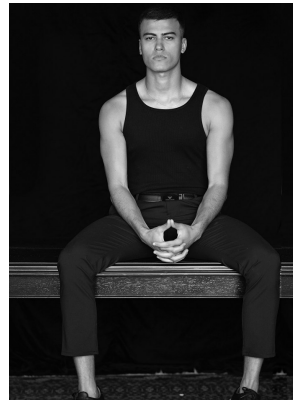

BOSS MODELS

CAPE TOWN

MITO

Height: 185cm Chest: 99cm Waist: 80cm Suit: 40 R Shoe: 10.5 UK Hair: Brown Eyes: Brown

BOSS MODELS

CAPE TOWN

MITO

Height: 185cm Chest: 99cm Waist: 80cm Suit: 40 R Shoe: 10.5 UK Hair: Brown Eyes: Brown