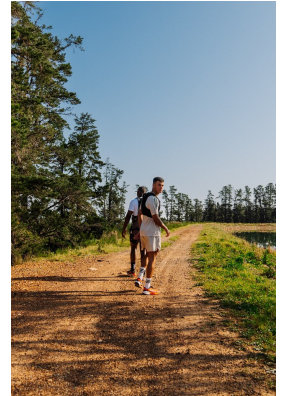

BOSS MODELS

CAPE TOWN

MITO

Height: 185cm Chest: 99cm Waist: 80cm Suit: 40 R Shoe: 10.5 UK Hair: Brown Eyes: Brown

BOSS MODELS

CAPE TOWN

MITO

Height: 185cm Chest: 99cm Waist: 80cm Suit: 40 R Shoe: 10.5 UK Hair: Brown Eyes: Brown