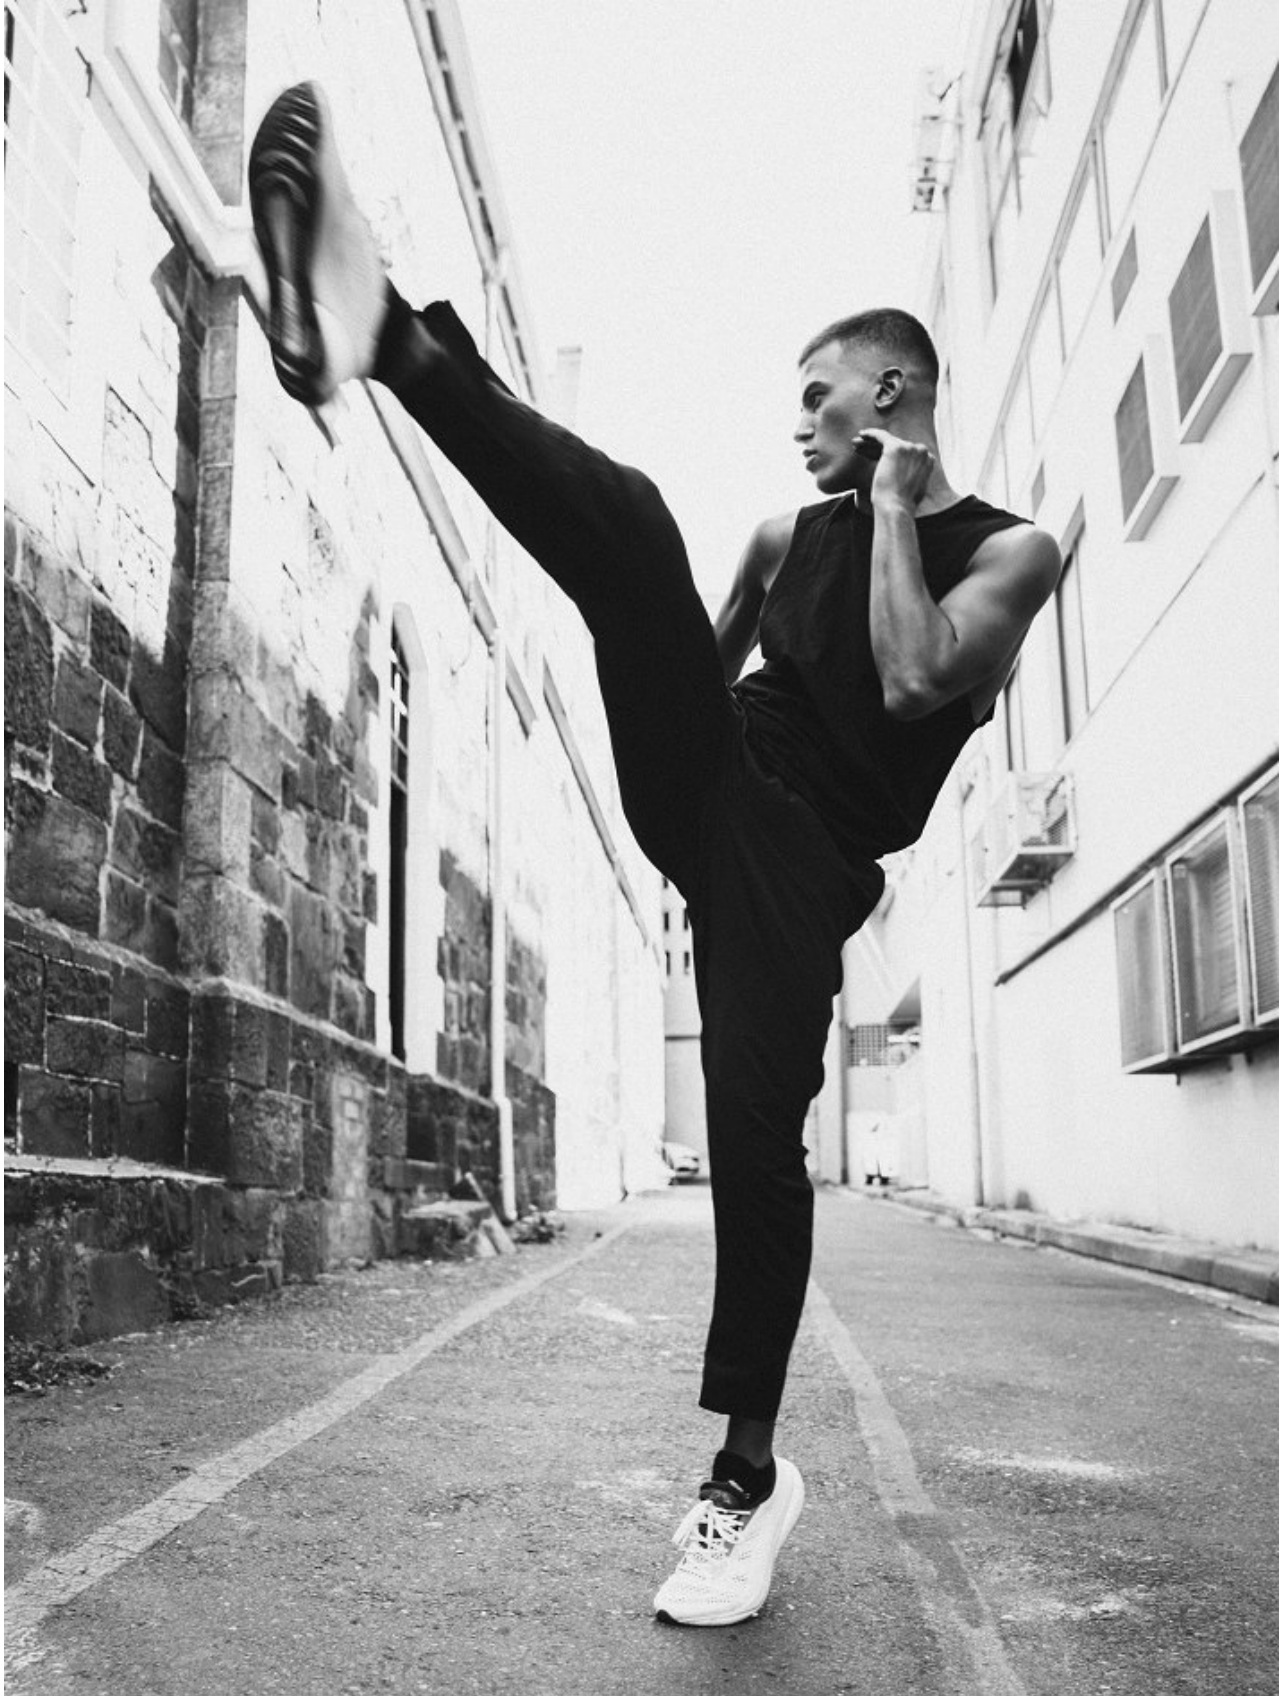

BOSS MODELS

CAPE TOWN

MITO

Height: 185cm Chest: 99cm Waist: 80cm Suit: 40 R Shoe: 10.5 UK Hair: Brown Eyes: Brown