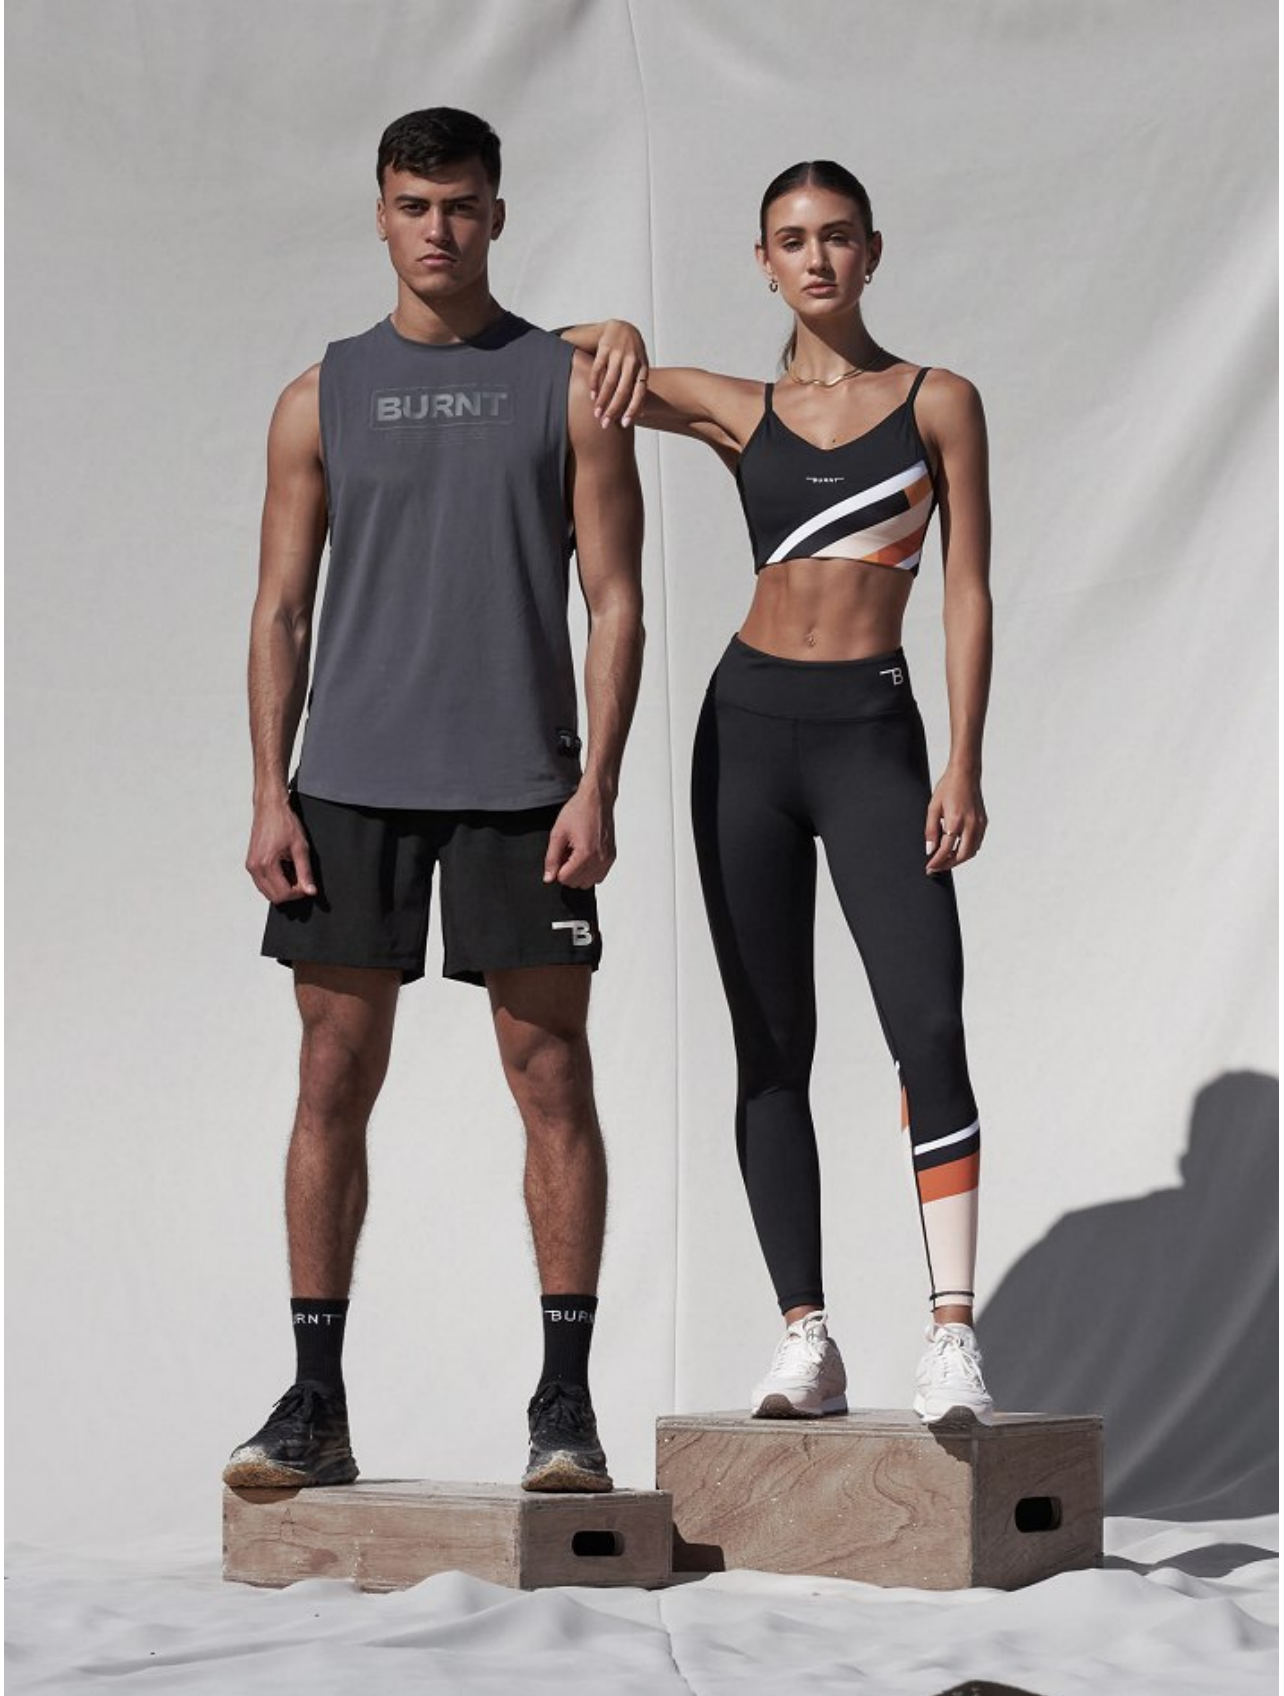

BOSS MODELS

CAPE TOWN

MITO

Height: 185cm Chest: 99cm Waist: 80cm Suit: 40 R Shoe: 10.5 UK Hair: Brown Eyes: Brown