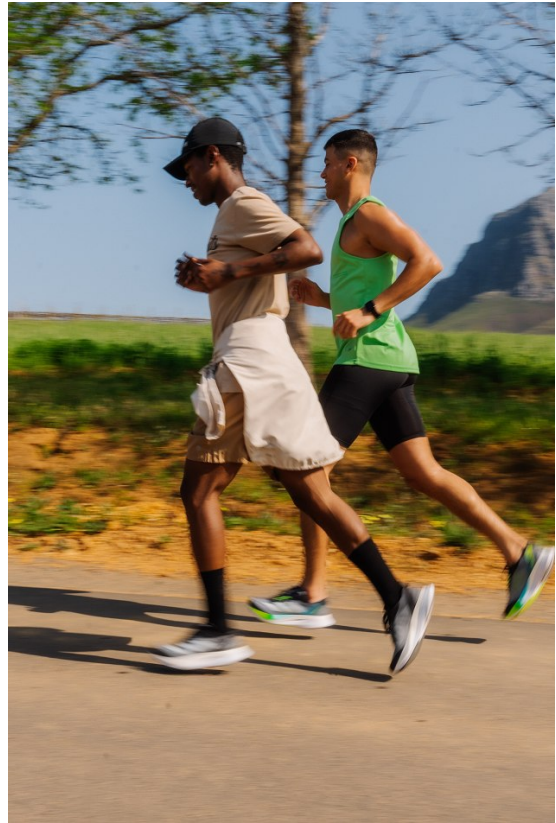

BOSS MODELS

CAPE TOWN

MITO

Height: 185cm Chest: 99cm Waist: 80cm Suit: 40 R Shoe: 10.5 UK Hair: Brown Eyes: Brown