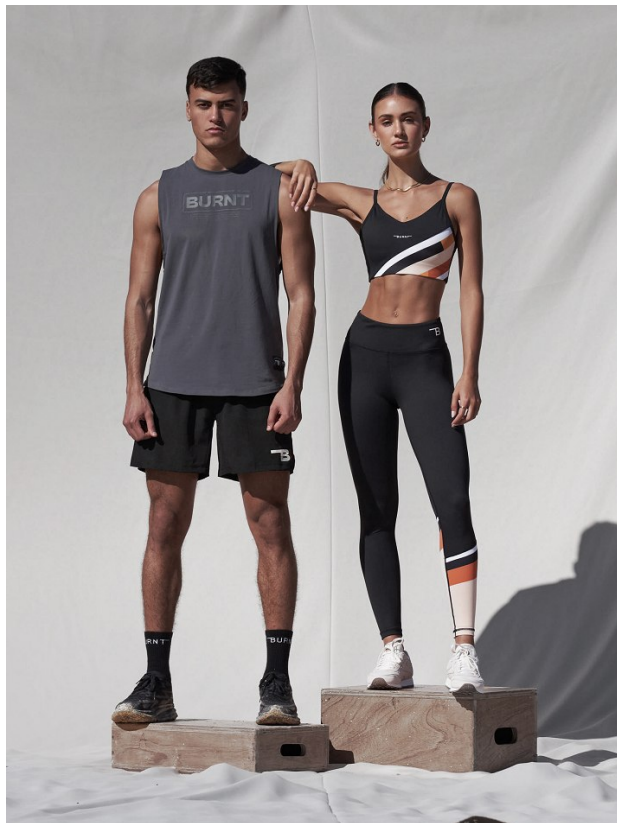

BOSS MODELS

CAPE TOWN

MITO

Height: 185cm Chest: 99cm Waist: 80cm Suit: 40 R Shoe: 10.5 UK Hair: Brown Eyes: Brown

BOSS MODELS

CAPE TOWN

MITO

Height: 185cm Chest: 99cm Waist: 80cm Suit: 40 R Shoe: 10.5 UK Hair: Brown Eyes: Brown

BOSS MODELS

CAPE TOWN

MITO

Height: 185cm Chest: 99cm Waist: 80cm Suit: 40 R Shoe: 10.5 UK Hair: Brown Eyes: Brown