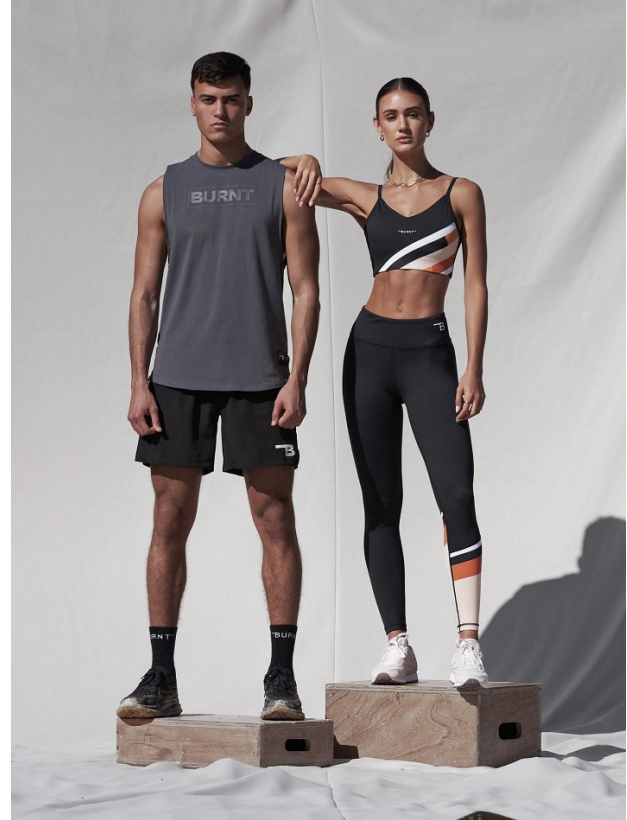

# BOSS MODELS

CAPE TOWN

MITO

Height: 185cm Chest: 99cm Waist: 80cm Suit: 40 R Shoe: 10.5 UK Hair: Brown Eyes: Brown