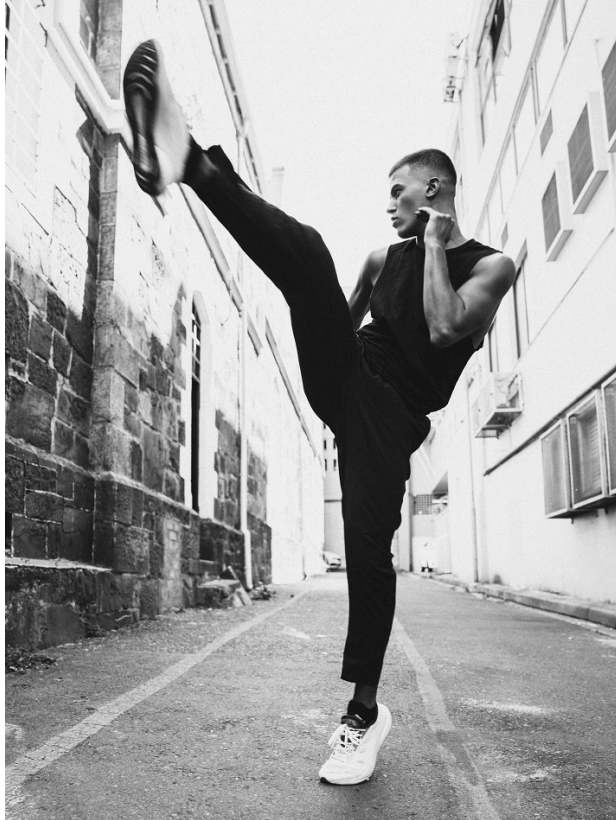

BOSS MODELS

CAPE TOWN

MITO

Height: 185cm Chest: 99cm Waist: 80cm Suit: 40 R Shoe: 10.5 UK Hair: Brown Eyes: Brown