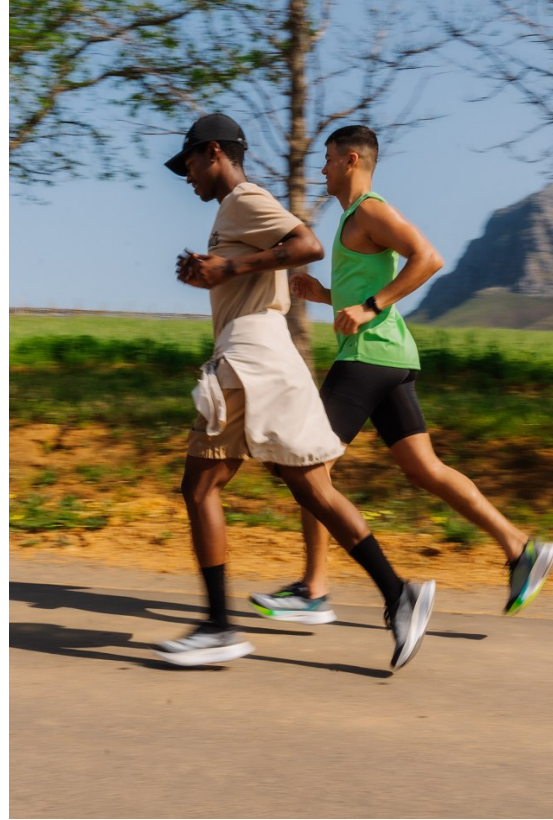

BOSS MODELS

CAPE TOWN

MITO

Height: 185cm Chest: 99cm Waist: 80cm Suit: 40 R Shoe: 10.5 UK Hair: Brown Eyes: Brown

BOSS MODELS

CAPE TOWN

MITO

Height: 185cm Chest: 99cm Waist: 80cm Suit: 40 R Shoe: 10.5 UK Hair: Brown Eyes: Brown