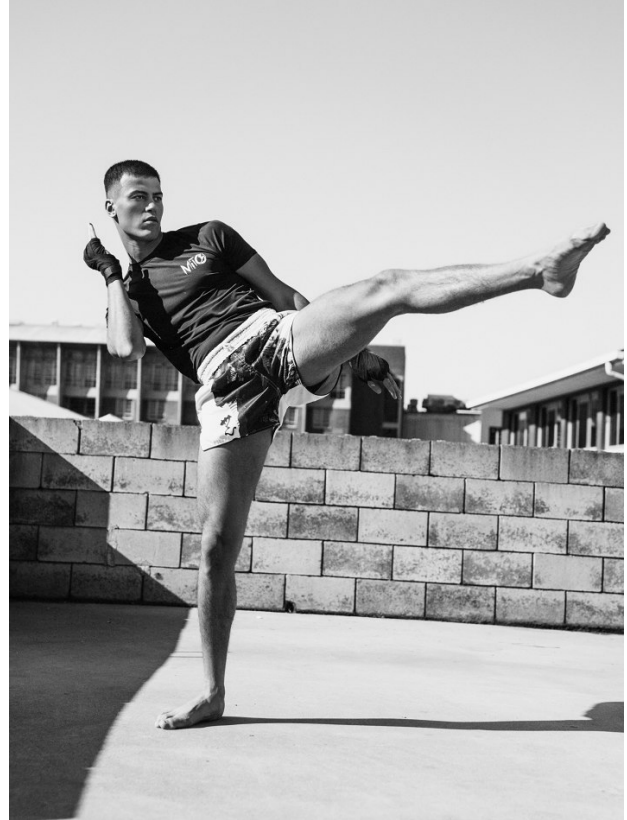

BOSS MODELS

CAPE TOWN

MITO

Height: 185cm Chest: 99cm Waist: 80cm Suit: 40 R Shoe: 10.5 UK Hair: Brown Eyes: Brown

BOSS MODELS

CAPE TOWN

MITO

Height: 185cm Chest: 99cm Waist: 80cm Suit: 40 R Shoe: 10.5 UK Hair: Brown Eyes: Brown