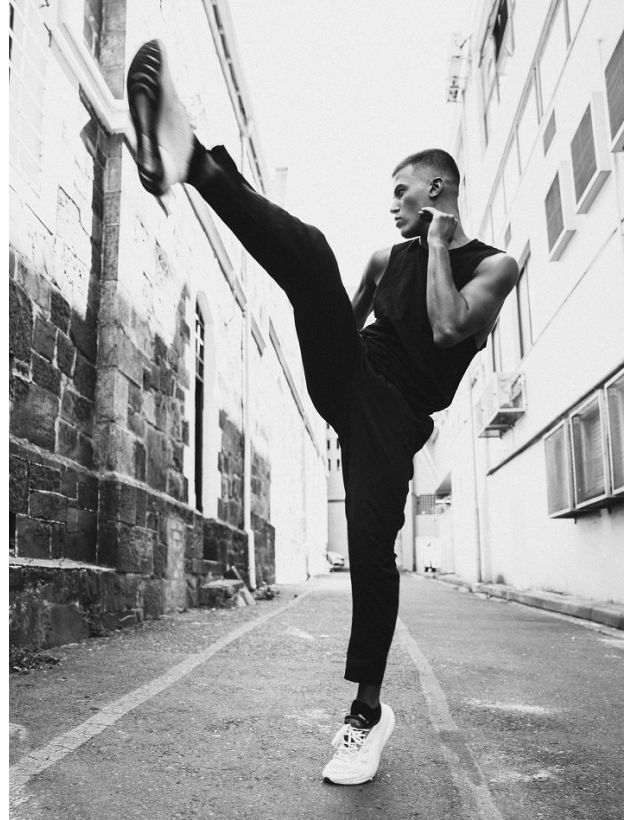

BOSS MODELS

CAPE TOWN

MITO

Height: 185cm Chest: 99cm Waist: 80cm Suit: 40 R Shoe: 10.5 UK Hair: Brown Eyes: Brown