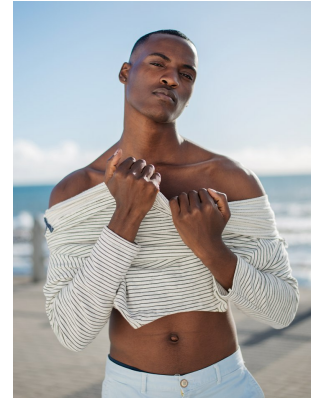

# BOSS MODELS

CAPE TOWN

## SENZO LINGANI

Height: 187cm Chest: 94cm Waist: 74cm Suit: 40 R Shoe: 10 UK Hair: Black Eyes: Brown