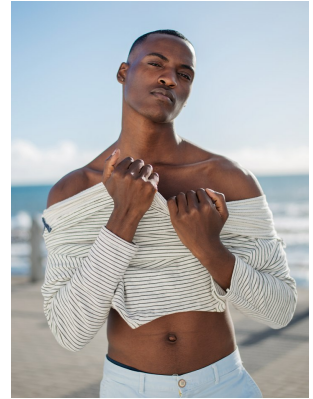

# BOSS MODELS

CAPE TOWN

## SENZO LINGANI

Height: 187cm Chest: 94cm Waist: 74cm Suit: 40 R Shoe: 10 UK Hair: Black Eyes: Brown

# BOSS MODELS

CAPE TOWN

SENZO LINGANI

Height: 187cm Chest: 94cm Waist: 74cm Suit: 40 R Shoe: 10 UK Hair: Black Eyes: Brown