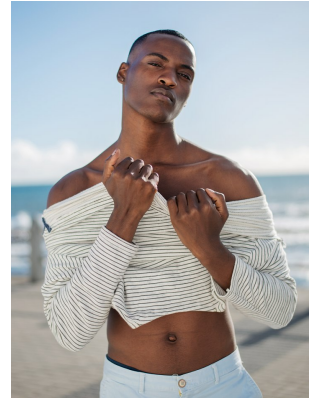

BOSS MODELS

CAPE TOWN

SENZO LINGANI

Height: 187cm Chest: 94cm Waist: 74cm Suit: 40 R Shoe: 10 UK Hair: Black Eyes: Brown

BOSS MODELS

CAPE TOWN

SENZO LINGANI

Height: 187cm Chest: 94cm Waist: 74cm Suit: 40 R Shoe: 10 UK Hair: Black Eyes: Brown