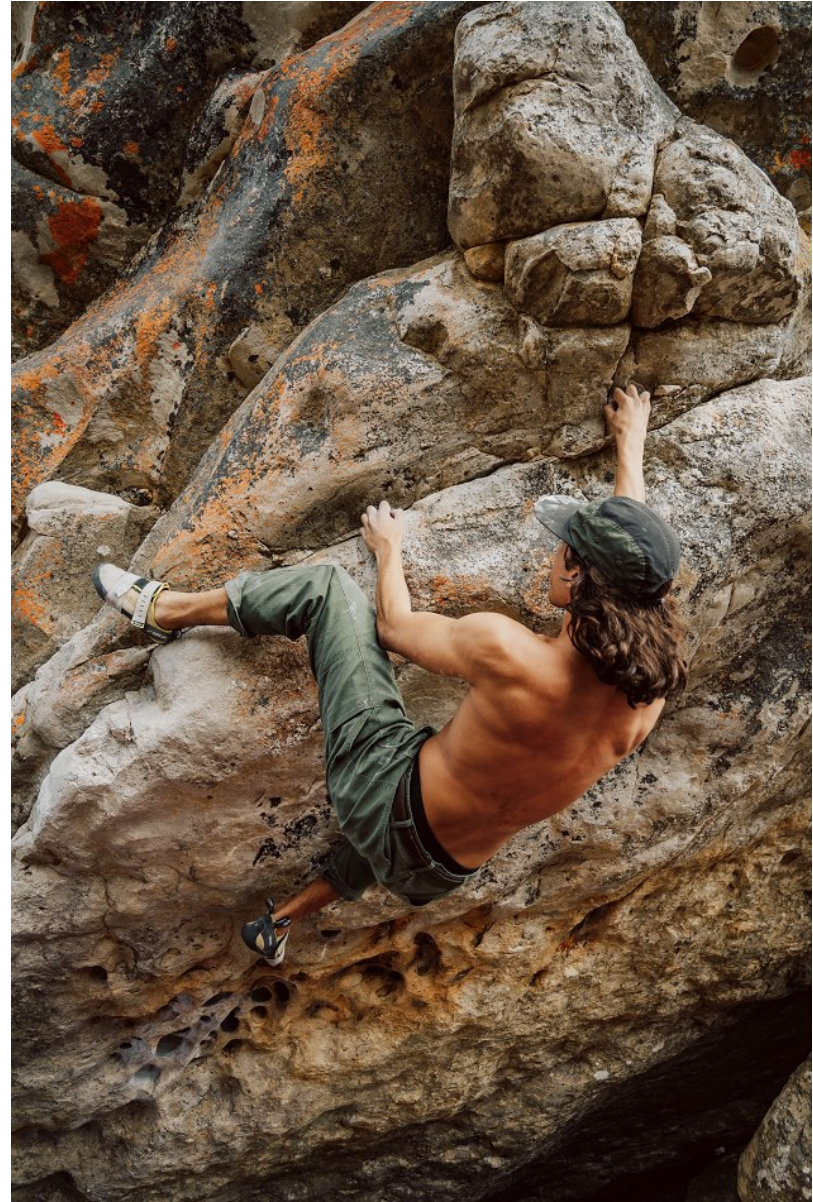

BOSS MODELS

CAPE TOWN

AADAM MAZEMA

Height: 183cm Chest: 92cm Waist: 70cm Suit: 36 R Shoe: 9.5 UK Hair: Brown Eyes: Brown

BOSS MODELS

CAPE TOWN

AADAM MAZEMA

Height: 183cm Chest: 92cm Waist: 70cm Suit: 36 R Shoe: 9.5 UK Hair: Brown Eyes: Brown