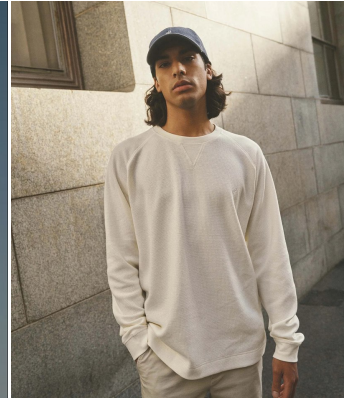

BOSS MODELS

CAPE TOWN

AADAM MAZEMA

Height: 183cm Chest: 92cm Waist: 70cm Suit: 36 R Shoe: 9.5 UK Hair: Brown Eyes: Brown

BOSS MODELS

CAPE TOWN

AADAM MAZEMA

Height: 183cm Chest: 92cm Waist: 70cm Suit: 36 R Shoe: 9.5 UK Hair: Brown Eyes: Brown