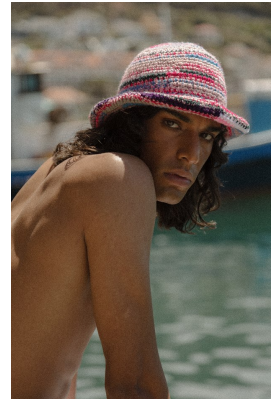

BOSS MODELS

CAPE TOWN

AADAM MAZEMA

Height: 183cm Chest: 92cm Waist: 70cm Suit: 36 R Shoe: 9.5 UK Hair: Brown Eyes: Brown

BOSS MODELS

CAPE TOWN

AADAM MAZEMA

Height: 183cm Chest: 92cm Waist: 70cm Suit: 36 R Shoe: 9.5 UK Hair: Brown Eyes: Brown