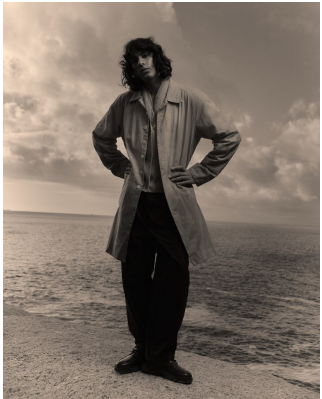

BOSS MODELS

CAPE TOWN

AADAM MAZEMA

Height: 183cm Chest: 92cm Waist: 70cm Suit: 36 R Shoe: 9.5 UK Hair: Brown Eyes: Brown

BOSS MODELS

CAPE TOWN

AADAM MAZEMA

Height: 183cm Chest: 92cm Waist: 70cm Suit: 36 R Shoe: 9.5 UK Hair: Brown Eyes: Brown