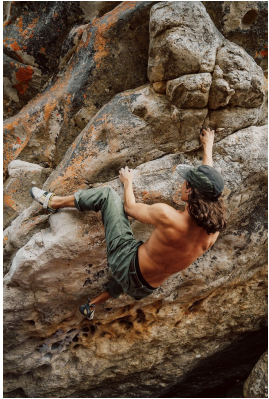

BOSS MODELS

CAPE TOWN

AADAM MAZEMA

Height: 183cm Chest: 92cm Waist: 70cm Suit: 36 R Shoe: 9.5 UK Hair: Brown Eyes: Brown

BOSS MODELS

CAPE TOWN

AADAM MAZEMA

Height: 183cm Chest: 92cm Waist: 70cm Suit: 36 R Shoe: 9.5 UK Hair: Brown Eyes: Brown