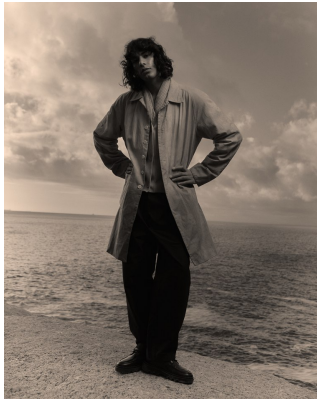

BOSS MODELS

CAPE TOWN

AADAM MAZEMA

Height: 183cm Chest: 92cm Waist: 70cm Suit: 36 R Shoe: 9.5 UK Hair: Brown Eyes: Brown

BOSS MODELS

CAPE TOWN

AADAM MAZEMA

Height: 183cm Chest: 92cm Waist: 70cm Suit: 36 R Shoe: 9.5 UK Hair: Brown Eyes: Brown