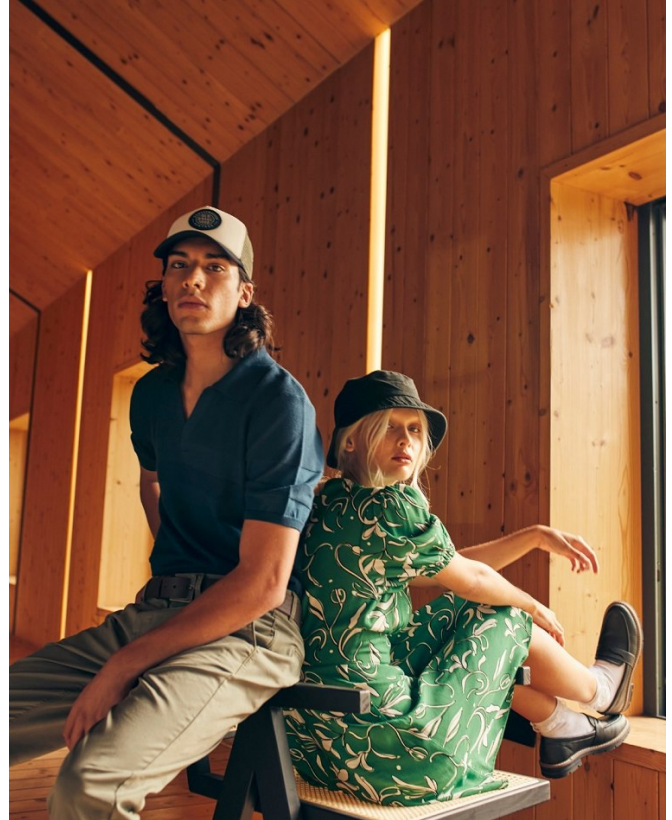

BOSS MODELS

CAPE TOWN

AADAM MAZEMA

Height: 183cm Chest: 92cm Waist: 70cm Suit: 36 R Shoe: 9.5 UK Hair: Brown Eyes: Brown