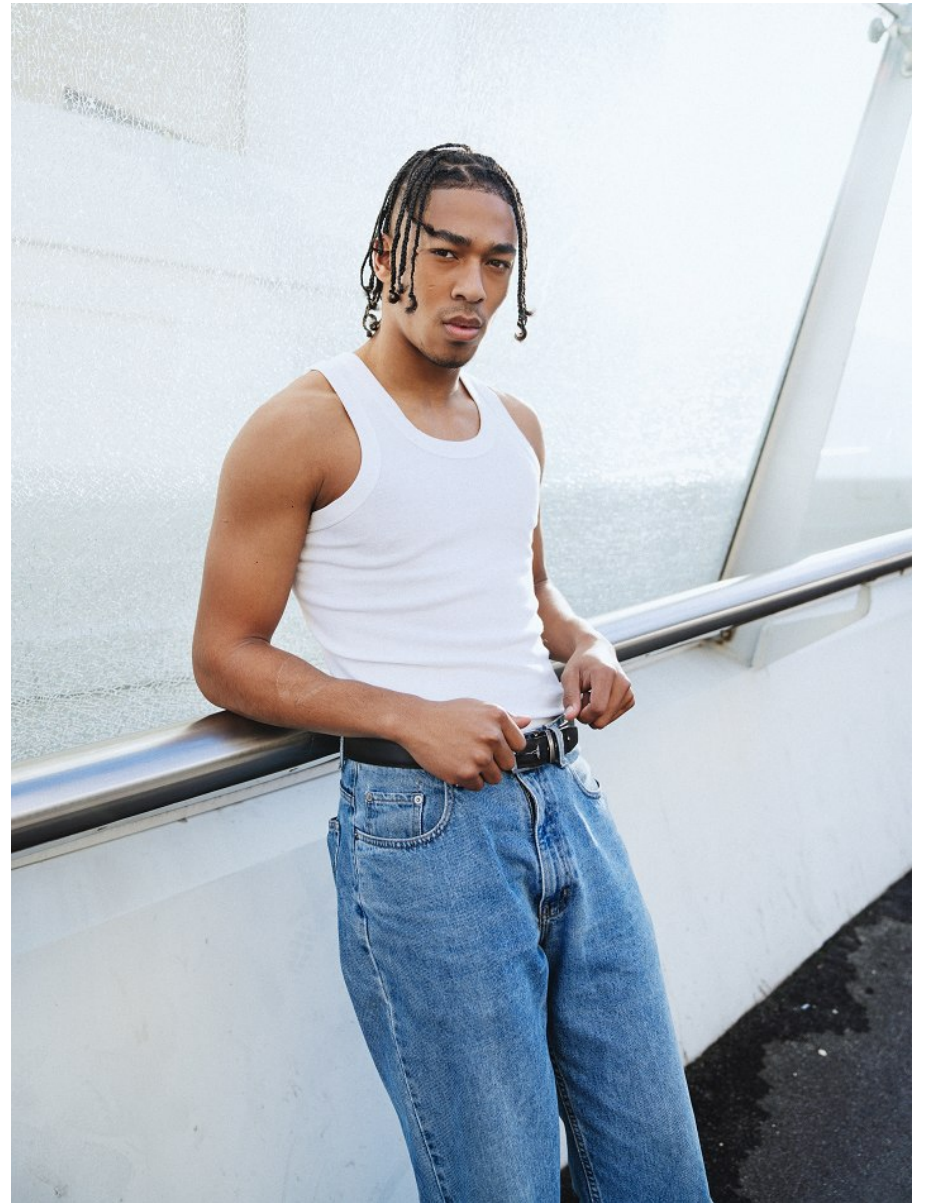

BOSS MODELS

CAPE TOWN

Height: 189cm Chest: 104cm Waist: 80cm Suit: 40 R Shoe: 10 UK Hair: Black Eyes: Brown