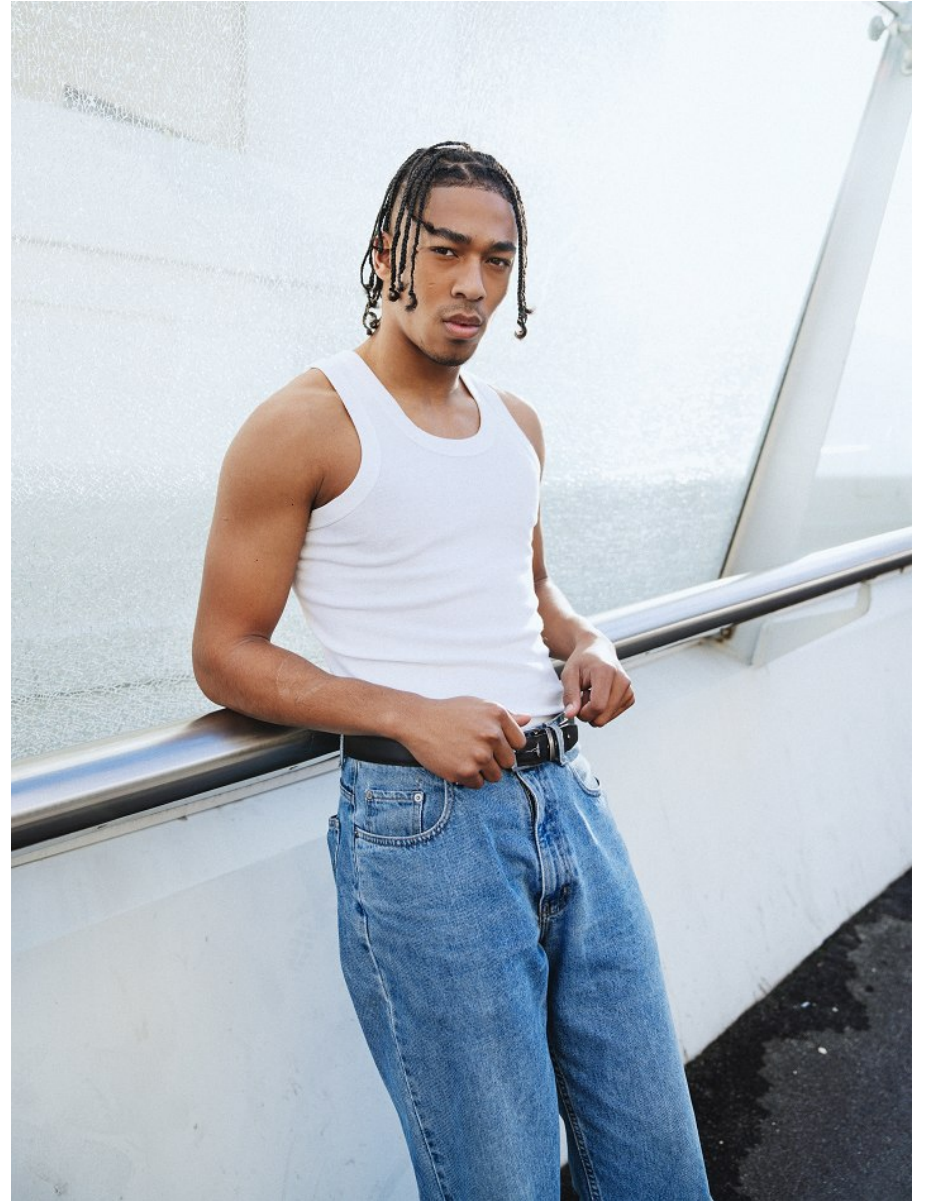

BOSS MODELS

CAPE TOWN

NATHAN SKINNER

Height: 189cm Chest: 104cm Waist: 80cm Suit: 40 R Shoe: 10 UK Hair: Black Eyes: Brown