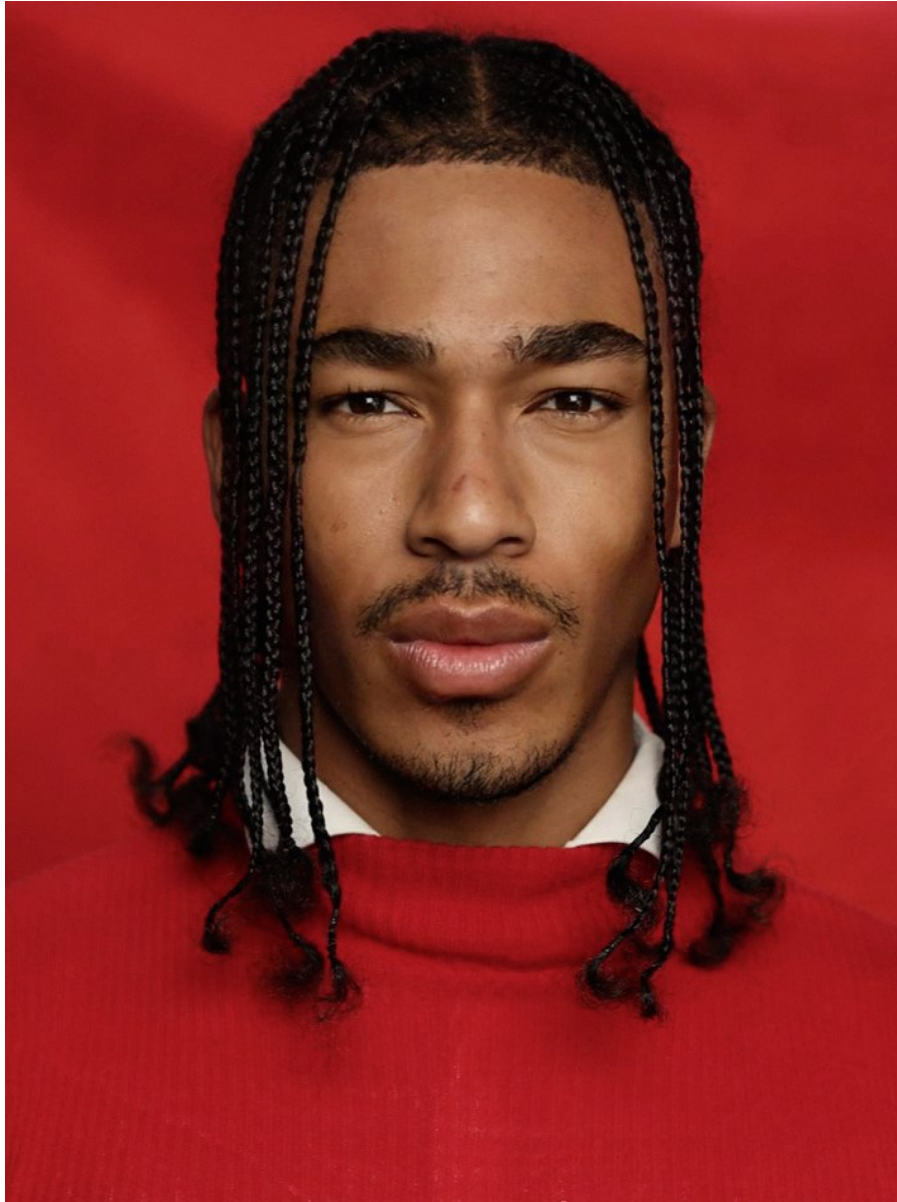

BOSS MODELS

CAPE TOWN

NATHAN SKINNER

Height: 189cm Chest: 104cm Waist: 80cm Suit: 40 R Shoe: 10 UK Hair: Black Eyes: Brown

BOSS MODELS

CAPE TOWN

NATHAN SKINNER

Height: 189cm Chest: 104cm Waist: 80cm Suit: 40 R Shoe: 10 UK Hair: Black Eyes: Brown