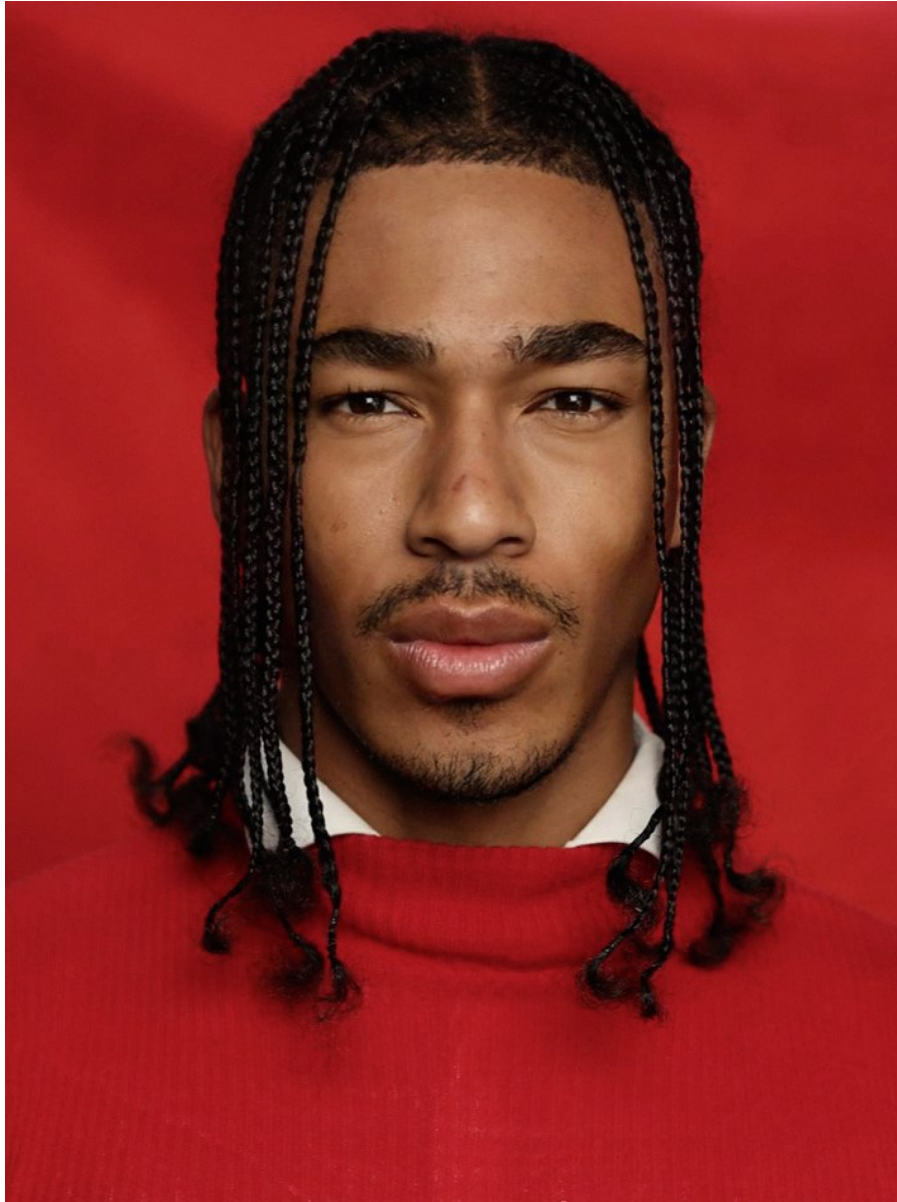

BOSS MODELS

CAPE TOWN

NATHAN SKINNER

Height: 189cm Chest: 104cm Waist: 80cm Suit: 40 R Shoe: 10 UK Hair: Black Eyes: Brown

BOSS MODELS

CAPE TOWN

NATHAN SKINNER

Height: 189cm Chest: 104cm Waist: 80cm Suit: 40 R Shoe: 10 UK Hair: Black Eyes: Brown

BOSS MODELS

CAPE TOWN

summer served

NATHAN SKINNER

Height: 189cm Chest: 104cm Waist: 80cm Suit: 40 R Shoe: 10 UK Hair: Black Eyes: Brown

BOSS MODELS

CAPE TOWN

NATHAN SKINNER