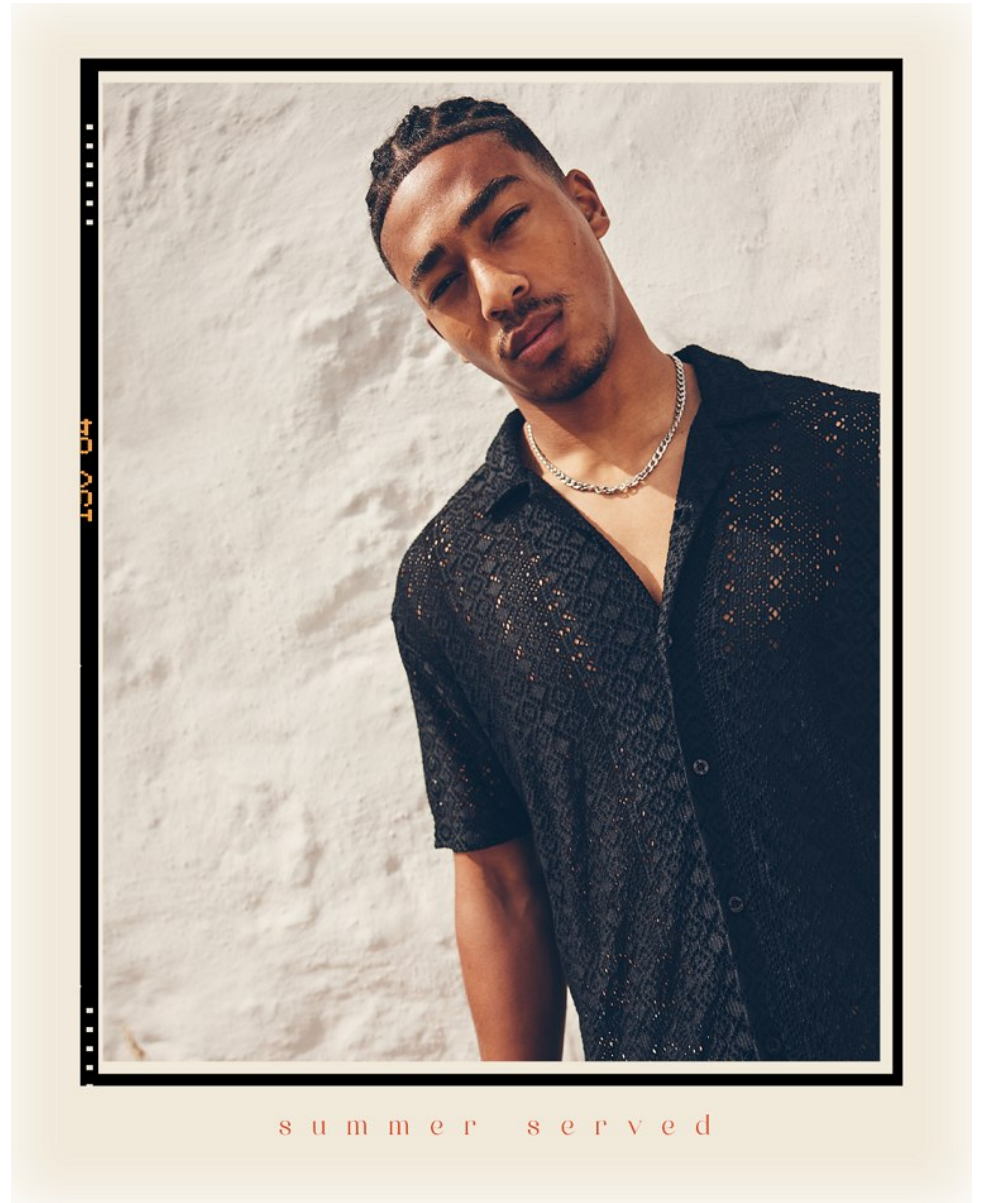

BOSS MODELS

CAPE TOWN

Height: 189cm Chest: 104cm Waist: 80cm Suit: 40 R Shoe: 10 UK Hair: Black Eyes: Brown