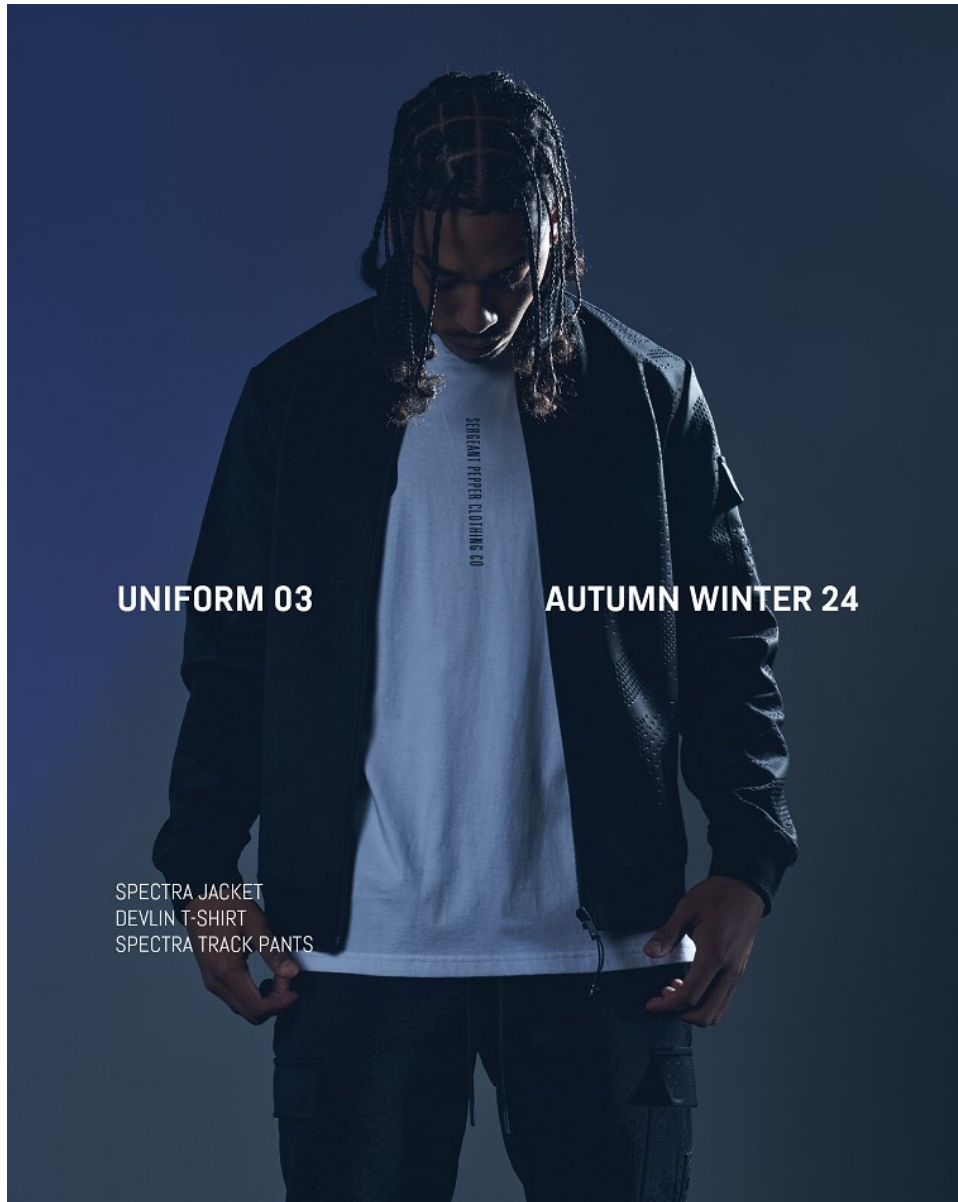

NATHAN SKINNER

BOSS MODELS

CAPE TOWN

NATHAN SKINNER

Height: 189cm Chest: 104cm Waist: 80cm Suit: 40 R Shoe: 10 UK Hair: Black Eyes: Brown