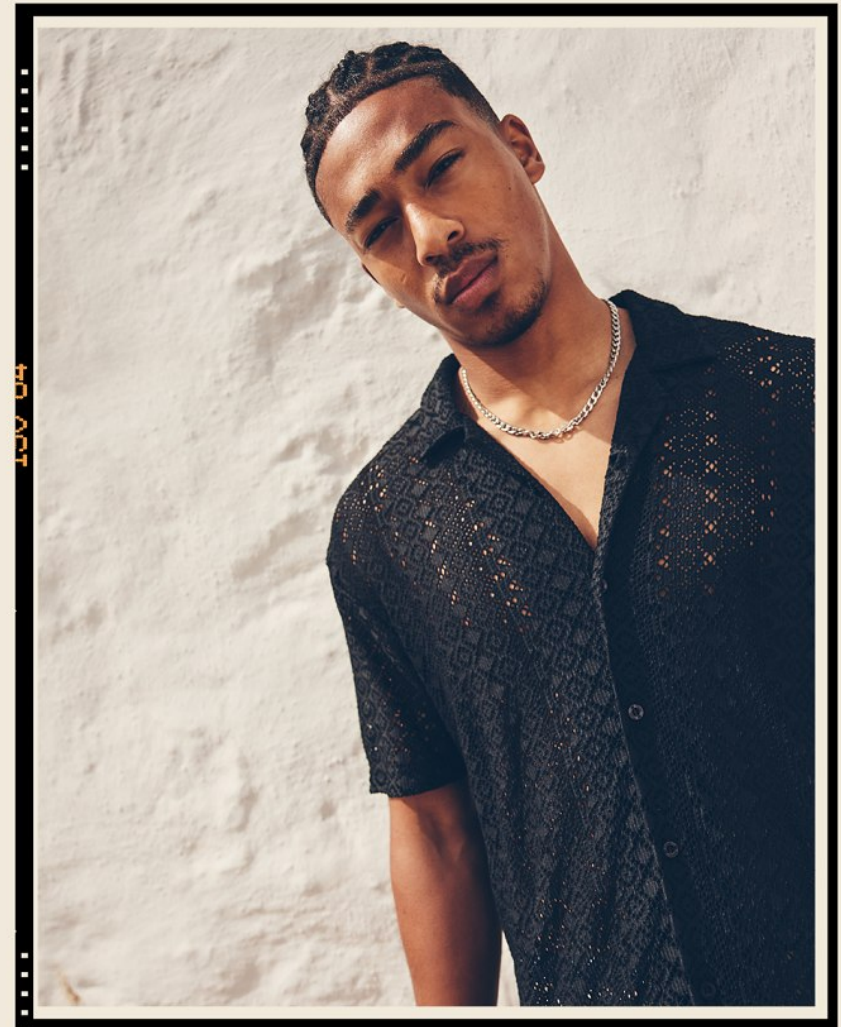

BOSS MODELS

CAPE TOWN

summer served

NATHAN SKINNER

Height: 189cm Chest: 104cm Waist: 80cm Suit: 40 R Shoe: 10 UK Hair: Black Eyes: Brown