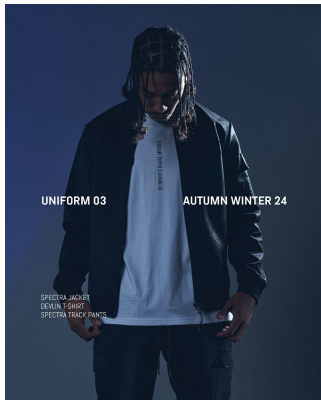

BOSS MODELS

CAPE TOWN

NATHAN SKINNER

Height: 189cm Chest: 104cm Waist: 80cm Suit: 40 R Shoe: 10 UK Hair: Black Eyes: Brown

BOSS MODELS

CAPE TOWN

NATHAN SKINNER

Height: 189cm Chest: 104cm Waist: 80cm Suit: 40 R Shoe: 10 UK Hair: Black Eyes: Brown

BOSS MODELS

CAPE TOWN

NATHAN SKINNER

Height: 189cm Chest: 104cm Waist: 80cm Suit: 40 R Shoe: 10 UK Hair: Black Eyes: Brown