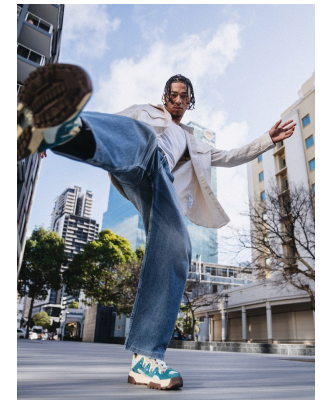

BOSS MODELS

CAPE TOWN

NATHAN SKINNER

Height: 189cm Chest: 104cm Waist: 80cm Suit: 40 R Shoe: 10 UK Hair: Black Eyes: Brown

BOSS MODELS

CAPE TOWN

NATHAN SKINNER

Height: 189cm Chest: 104cm Waist: 80cm Suit: 40 R Shoe: 10 UK Hair: Black Eyes: Brown