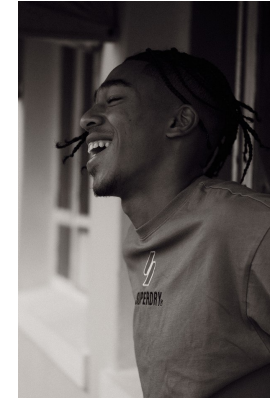

BOSS MODELS

CAPE TOWN

NATHAN SKINNER

Height: 189cm Chest: 104cm Waist: 80cm Suit: 40 R Shoe: 10 UK Hair: Black Eyes: Brown

BOSS MODELS

CAPE TOWN

NATHAN SKINNER

Height: 189cm Chest: 104cm Waist: 80cm Suit: 40 R Shoe: 10 UK Hair: Black Eyes: Brown

BOSS MODELS

CAPE TOWN

NATHAN SKINNER

Height: 189cm Chest: 104cm Waist: 80cm Suit: 40 R Shoe: 10 UK Hair: Black Eyes: Brown