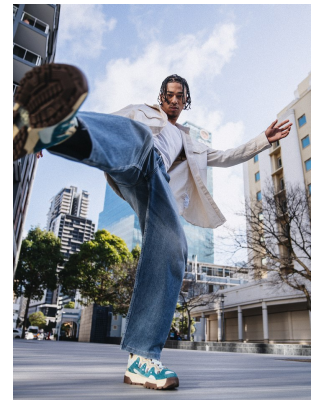

BOSS MODELS

CAPE TOWN

NATHAN SKINNER

Height: 189cm Chest: 104cm Waist: 80cm Suit: 40 R Shoe: 10 UK Hair: Black Eyes: Brown

BOSS MODELS

CAPE TOWN

NATHAN SKINNER

Height: 189cm Chest: 104cm Waist: 80cm Suit: 40 R Shoe: 10 UK Hair: Black Eyes: Brown