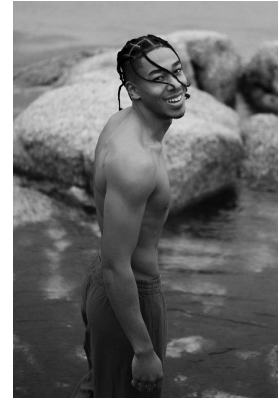

BOSS MODELS

CAPE TOWN

NATHAN SKINNER

Height: 189cm Chest: 104cm Waist: 80cm Suit: 40 R Shoe: 10 UK Hair: Black Eyes: Brown

BOSS MODELS

CAPE TOWN

NATHAN SKINNER

Height: 189cm Chest: 104cm Waist: 80cm Suit: 40 R Shoe: 10 UK Hair: Black Eyes: Brown

BOSS MODELS

CAPE TOWN

NATHAN SKINNER

Height: 189cm Chest: 104cm Waist: 80cm Suit: 40 R Shoe: 10 UK Hair: Black Eyes: Brown