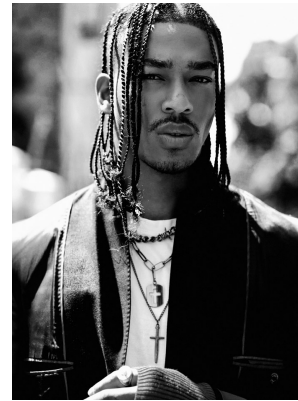

BOSS MODELS

CAPE TOWN

NATHAN SKINNER

Height: 189cm Chest: 104cm Waist: 80cm Suit: 40 R Shoe: 10 UK Hair: Black Eyes: Brown

BOSS MODELS

CAPE TOWN

NATHAN SKINNER

Height: 189cm Chest: 104cm Waist: 80cm Suit: 40 R Shoe: 10 UK Hair: Black Eyes: Brown

BOSS MODELS

CAPE TOWN

NATHAN SKINNER

Height: 189cm Chest: 104cm Waist: 80cm Suit: 40 R Shoe: 10 UK Hair: Black Eyes: Brown