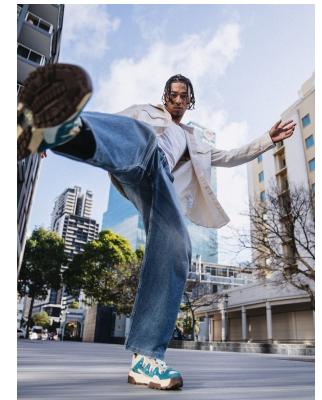

BOSS MODELS

CAPE TOWN

NATHAN SKINNER

Height: 189cm Chest: 104cm Waist: 80cm Suit: 40 R Shoe: 10 UK Hair: Black Eyes: Brown

BOSS MODELS

CAPE TOWN

NATHAN SKINNER

Height: 189cm Chest: 104cm Waist: 80cm Suit: 40 R Shoe: 10 UK Hair: Black Eyes: Brown

BOSS MODELS

CAPE TOWN

NATHAN SKINNER

Height: 189cm Chest: 104cm Waist: 80cm Suit: 40 R Shoe: 10 UK Hair: Black Eyes: Brown