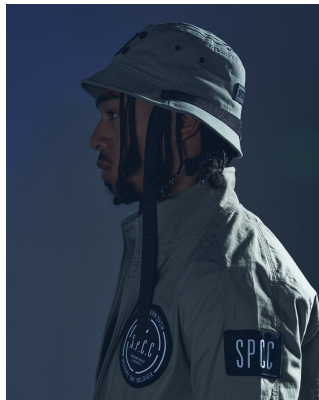

BOSS MODELS

CAPE TOWN

NATHAN SKINNER

Height: 189cm Chest: 104cm Waist: 80cm Suit: 40 R Shoe: 10 UK Hair: Black Eyes: Brown

BOSS MODELS

CAPE TOWN

NATHAN SKINNER

Height: 189cm Chest: 104cm Waist: 80cm Suit: 40 R Shoe: 10 UK Hair: Black Eyes: Brown