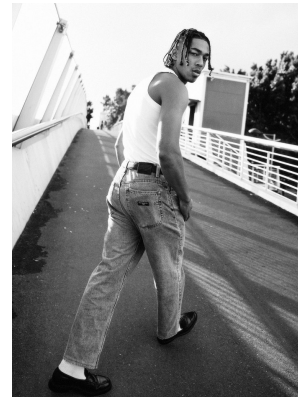

BOSS MODELS

CAPE TOWN

NATHAN SKINNER

Height: 189cm Chest: 104cm Waist: 80cm Suit: 40 R Shoe: 10 UK Hair: Black Eyes: Brown

BOSS MODELS

CAPE TOWN

NATHAN SKINNER

Height: 189cm Chest: 104cm Waist: 80cm Suit: 40 R Shoe: 10 UK Hair: Black Eyes: Brown

BOSS MODELS

CAPE TOWN

NATHAN SKINNER

Height: 189cm Chest: 104cm Waist: 80cm Suit: 40 R Shoe: 10 UK Hair: Black Eyes: Brown