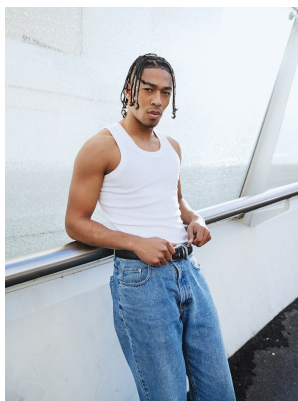

BOSS MODELS

CAPE TOWN

NATHAN SKINNER

Height: 189cm Chest: 104cm Waist: 80cm Suit: 40 R Shoe: 10 UK Hair: Black Eyes: Brown

BOSS MODELS

CAPE TOWN

NATHAN SKINNER

Height: 189cm Chest: 104cm Waist: 80cm Suit: 40 R Shoe: 10 UK Hair: Black Eyes: Brown

BOSS MODELS

CAPE TOWN

NATHAN SKINNER

Height: 189cm Chest: 104cm Waist: 80cm Suit: 40 R Shoe: 10 UK Hair: Black Eyes: Brown