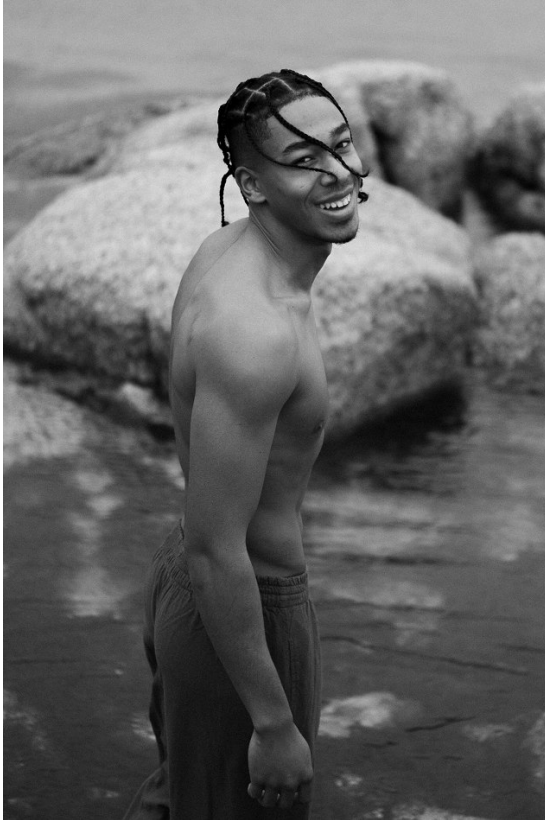

BOSS MODELS

CAPE TOWN

NATHAN SKINNER

Height: 189cm Chest: 104cm Waist: 80cm Suit: 40 R Shoe: 10 UK Hair: Black Eyes: Brown

BOSS MODELS

CAPE TOWN

NATHAN SKINNER

Height: 189cm Chest: 104cm Waist: 80cm Suit: 40 R Shoe: 10 UK Hair: Black Eyes: Brown