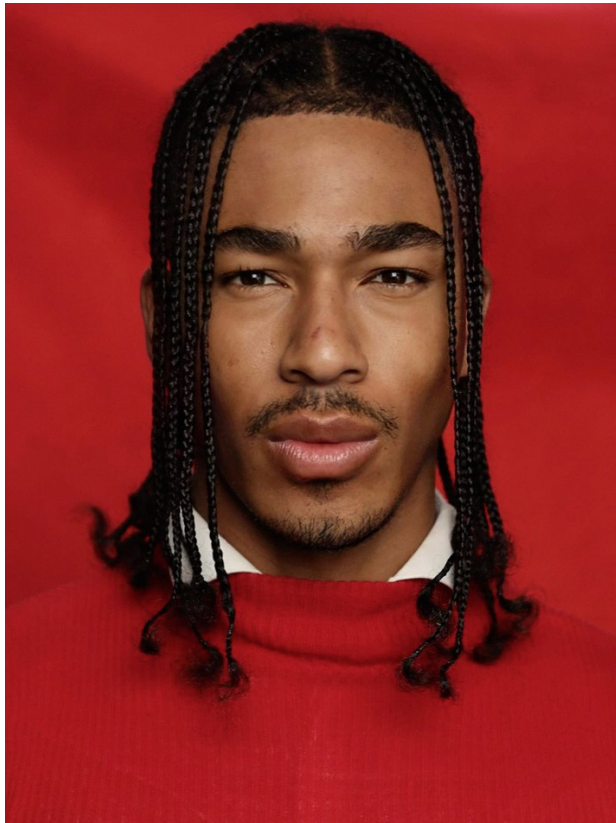

BOSS MODELS

CAPE TOWN

NATHAN SKINNER

Height: 189cm Chest: 104cm Waist: 80cm Suit: 40 R Shoe: 10 UK Hair: Black Eyes: Brown

BOSS MODELS

CAPE TOWN

NATHAN SKINNER

Height: 189cm Chest: 104cm Waist: 80cm Suit: 40 R Shoe: 10 UK Hair: Black Eyes: Brown