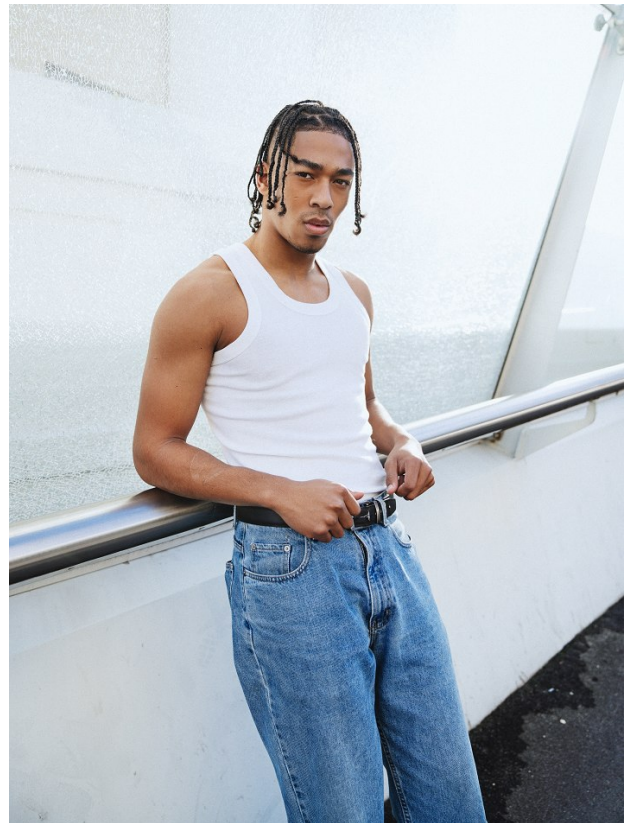

BOSS MODELS

CAPE TOWN

NATHAN SKINNER

Height: 189cm Chest: 104cm Waist: 80cm Suit: 40 R Shoe: 10 UK Hair: Black Eyes: Brown