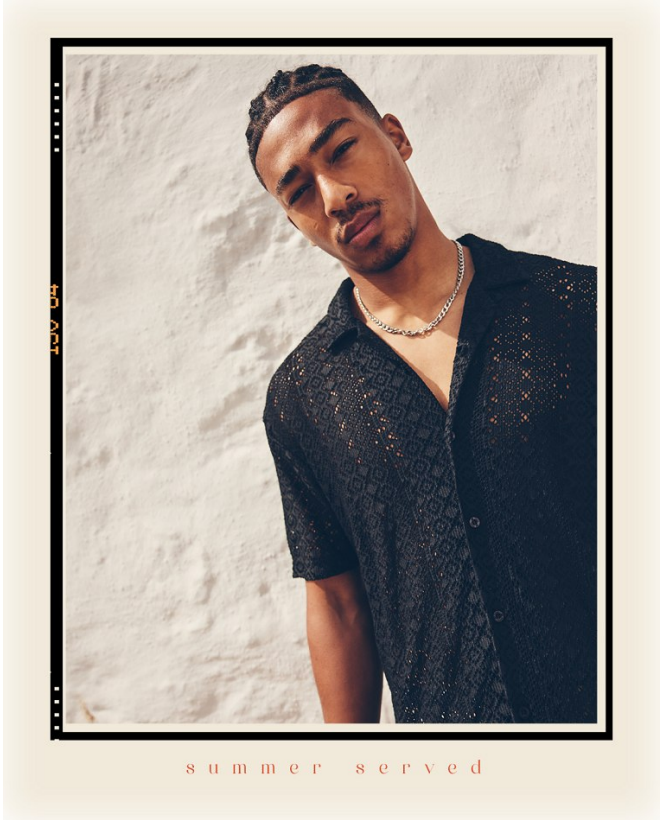

BOSS MODELS

CAPE TOWN

NATHAN SKINNER

Height: 189cm Chest: 104cm Waist: 80cm Suit: 40 R Shoe: 10 UK Hair: Black Eyes: Brown

BOSS MODELS

CAPE TOWN

NATHAN SKINNER

Height: 189cm Chest: 104cm Waist: 80cm Suit: 40 R Shoe: 10 UK Hair: Black Eyes: Brown