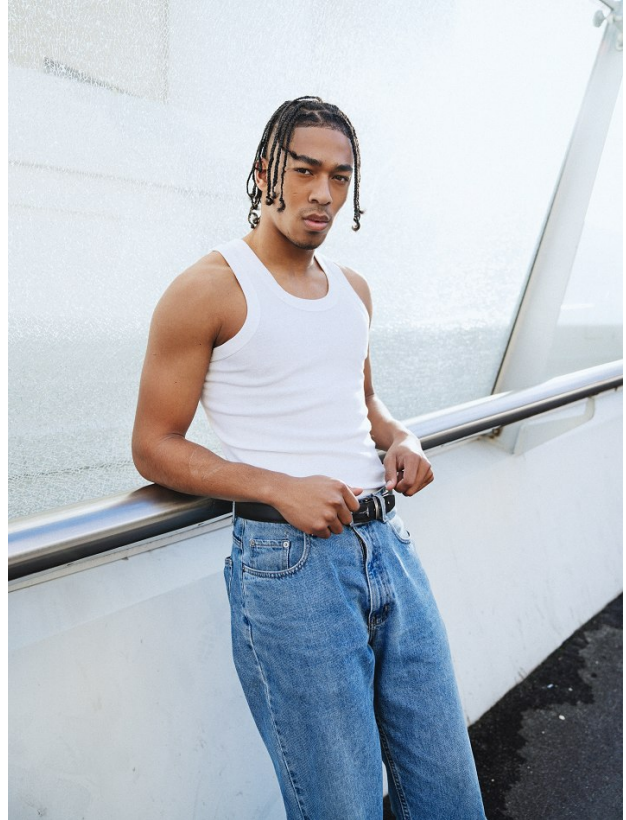

BOSS MODELS

CAPE TOWN

NATHAN SKINNER

Height: 189cm Chest: 104cm Waist: 80cm Suit: 40 R Shoe: 10 UK Hair: Black Eyes: Brown