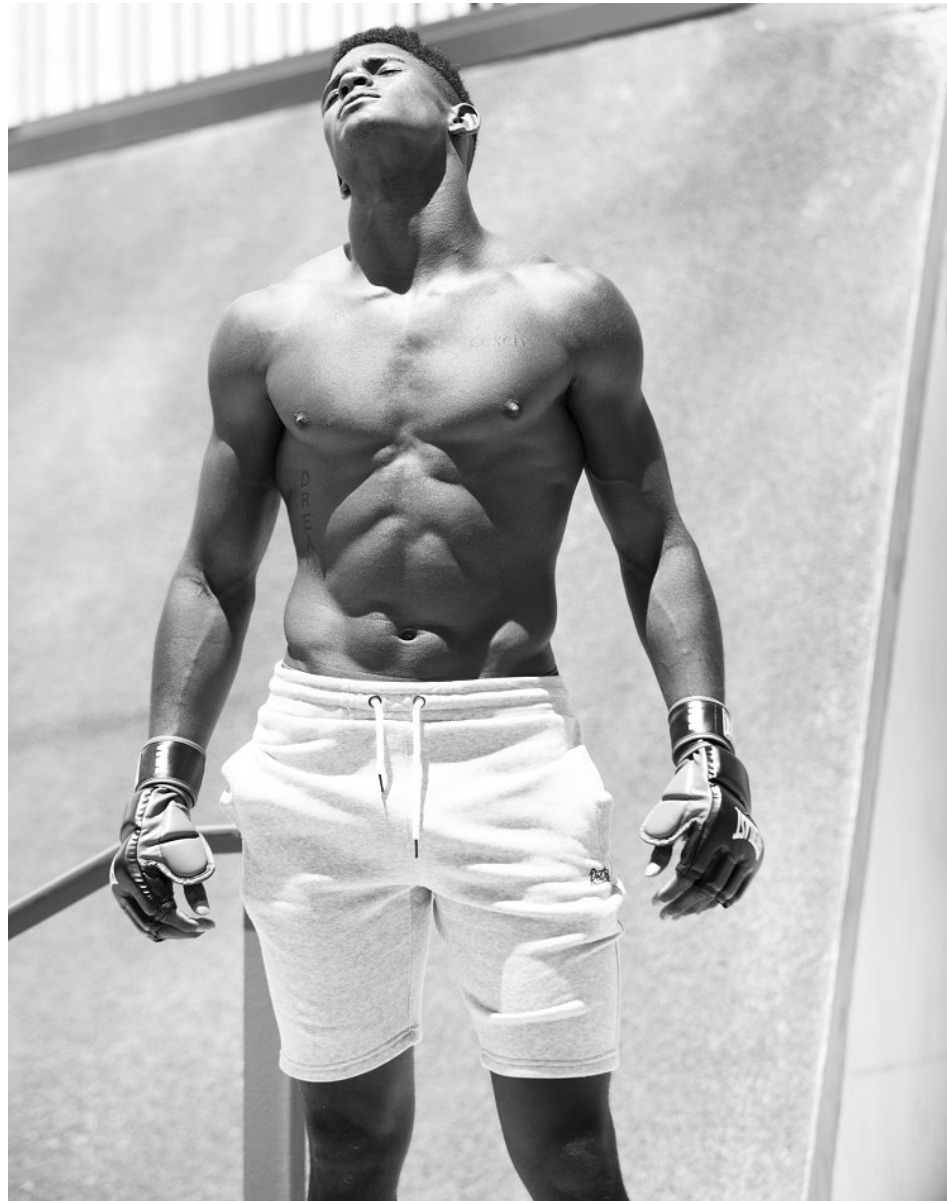

BOSS MODELS

CAPE TOWN

SACHA MNGOMESZULU

Height: 185cm Chest: 101cm Waist: 81cm Suit: 40 R Shoe: 9.5 UK Hair: Black Eyes: Brown

BOSS MODELS

CAPE TOWN

SACHA MNGOMESZULU

Height: 185cm Chest: 101cm Waist: 81cm Suit: 40 R Shoe: 9.5 UK Hair: Black Eyes: Brown

BOSS MODELS

CAPE TOWN

SACHA MNGOMESZULU

Height: 185cm Chest: 101cm Waist: 81cm Suit: 40 R Shoe: 9.5 UK Hair: Black Eyes: Brown