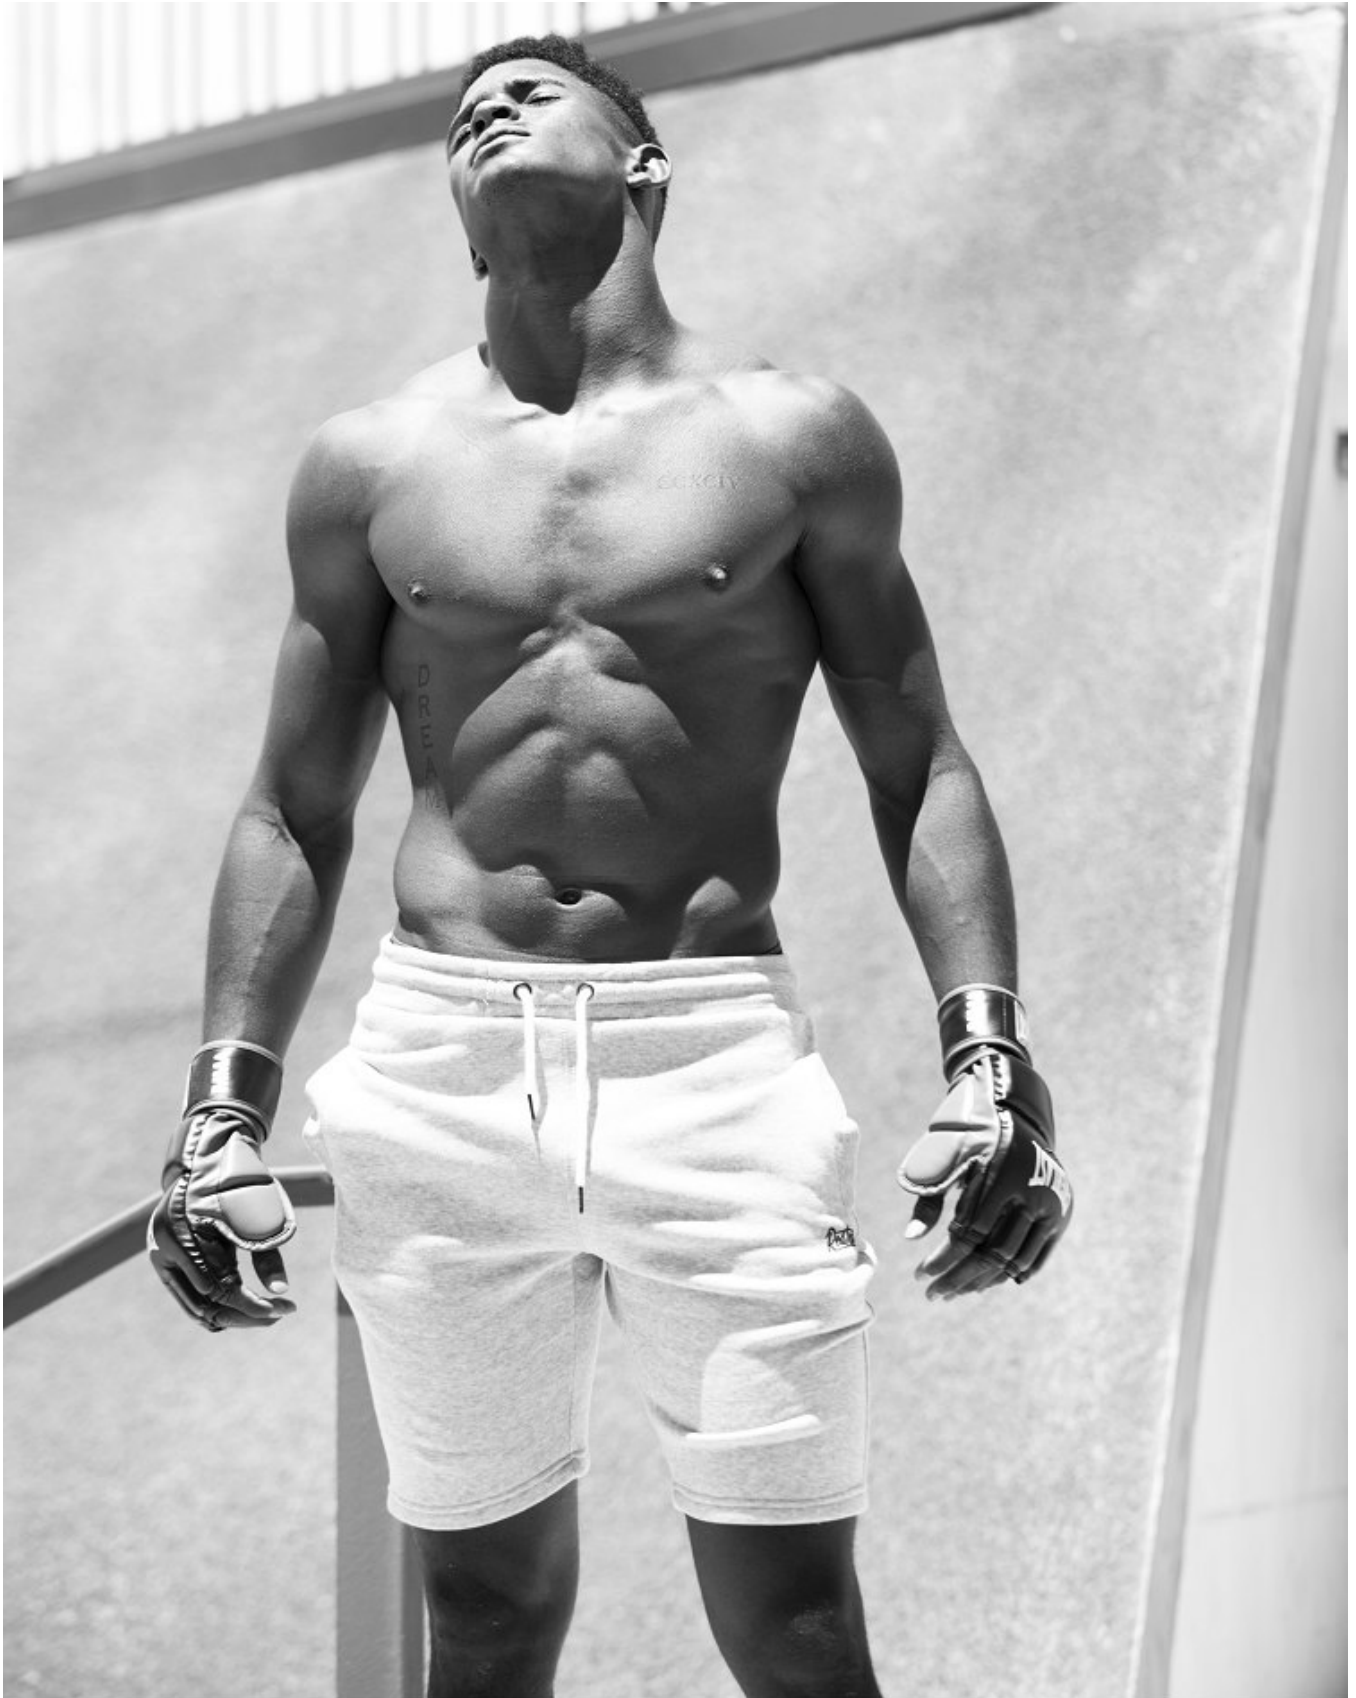

BOSS MODELS

CAPE TOWN

SACHA MNGOMESZULU

Height: 185cm Chest: 101cm Waist: 81cm Suit: 40 R Shoe: 9.5 UK Hair: Black Eyes: Brown

BOSS MODELS

CAPE TOWN

SACHA MNGOMESZULU

Height: 185cm Chest: 101cm Waist: 81cm Suit: 40 R Shoe: 9.5 UK Hair: Black Eyes: Brown

BOSS MODELS

CAPE TOWN

SACHA MNGOMESZULU

Height: 185cm Chest: 101cm Waist: 81cm Suit: 40 R Shoe: 9.5 UK Hair: Black Eyes: Brown