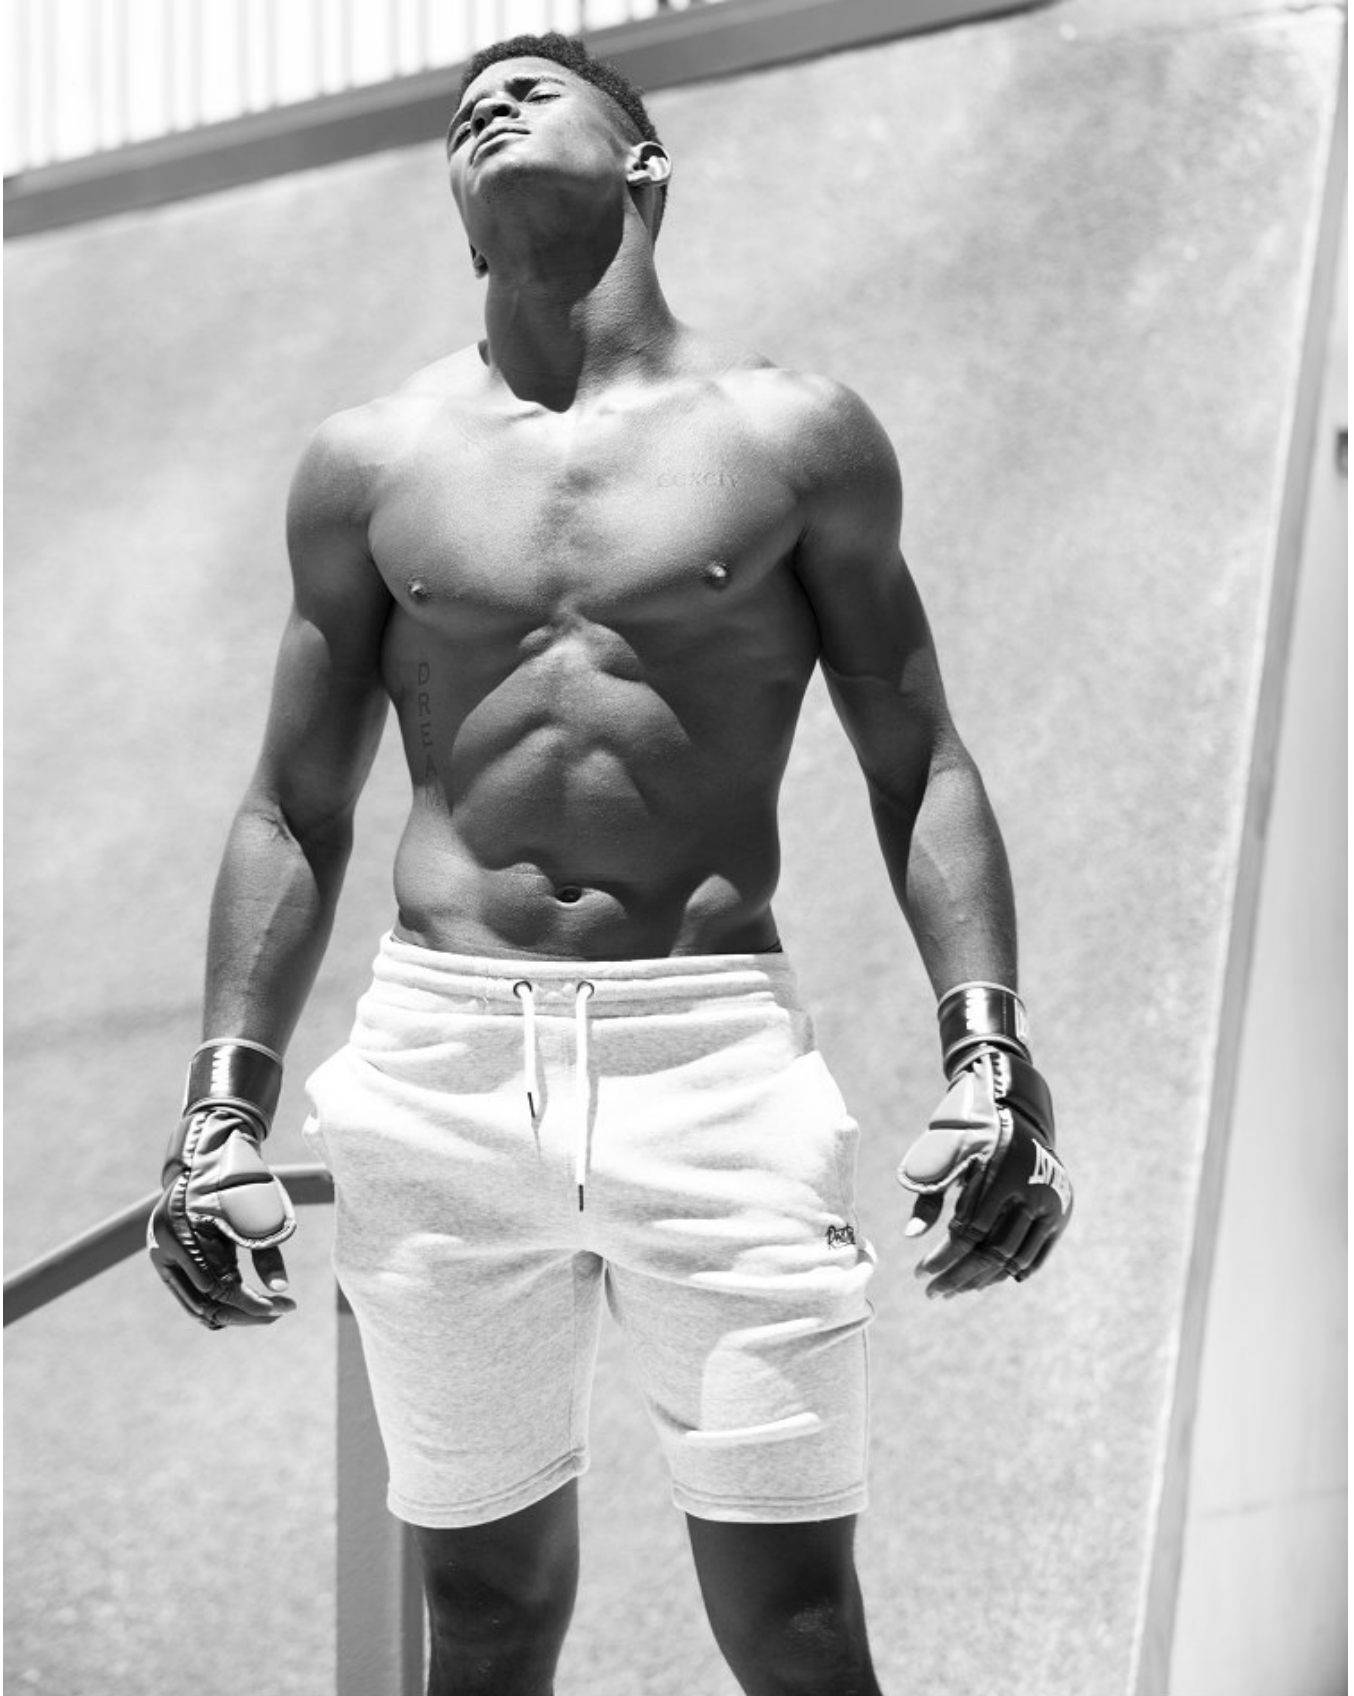

BOSS MODELS

CAPE TOWN

SACHA MNGOMESZULU

Height: 185cm Chest: 101cm Waist: 81cm Suit: 40 R Shoe: 9.5 UK Hair: Black Eyes: Brown

BOSS MODELS

CAPE TOWN

SACHA MNGOMESZULU

Height: 185cm Chest: 101cm Waist: 81cm Suit: 40 R Shoe: 9.5 UK Hair: Black Eyes: Brown

BOSS MODELS

CAPE TOWN

SACHA MNGOMESZULU

Height: 185cm Chest: 101cm Waist: 81cm Suit: 40 R Shoe: 9.5 UK Hair: Black Eyes: Brown