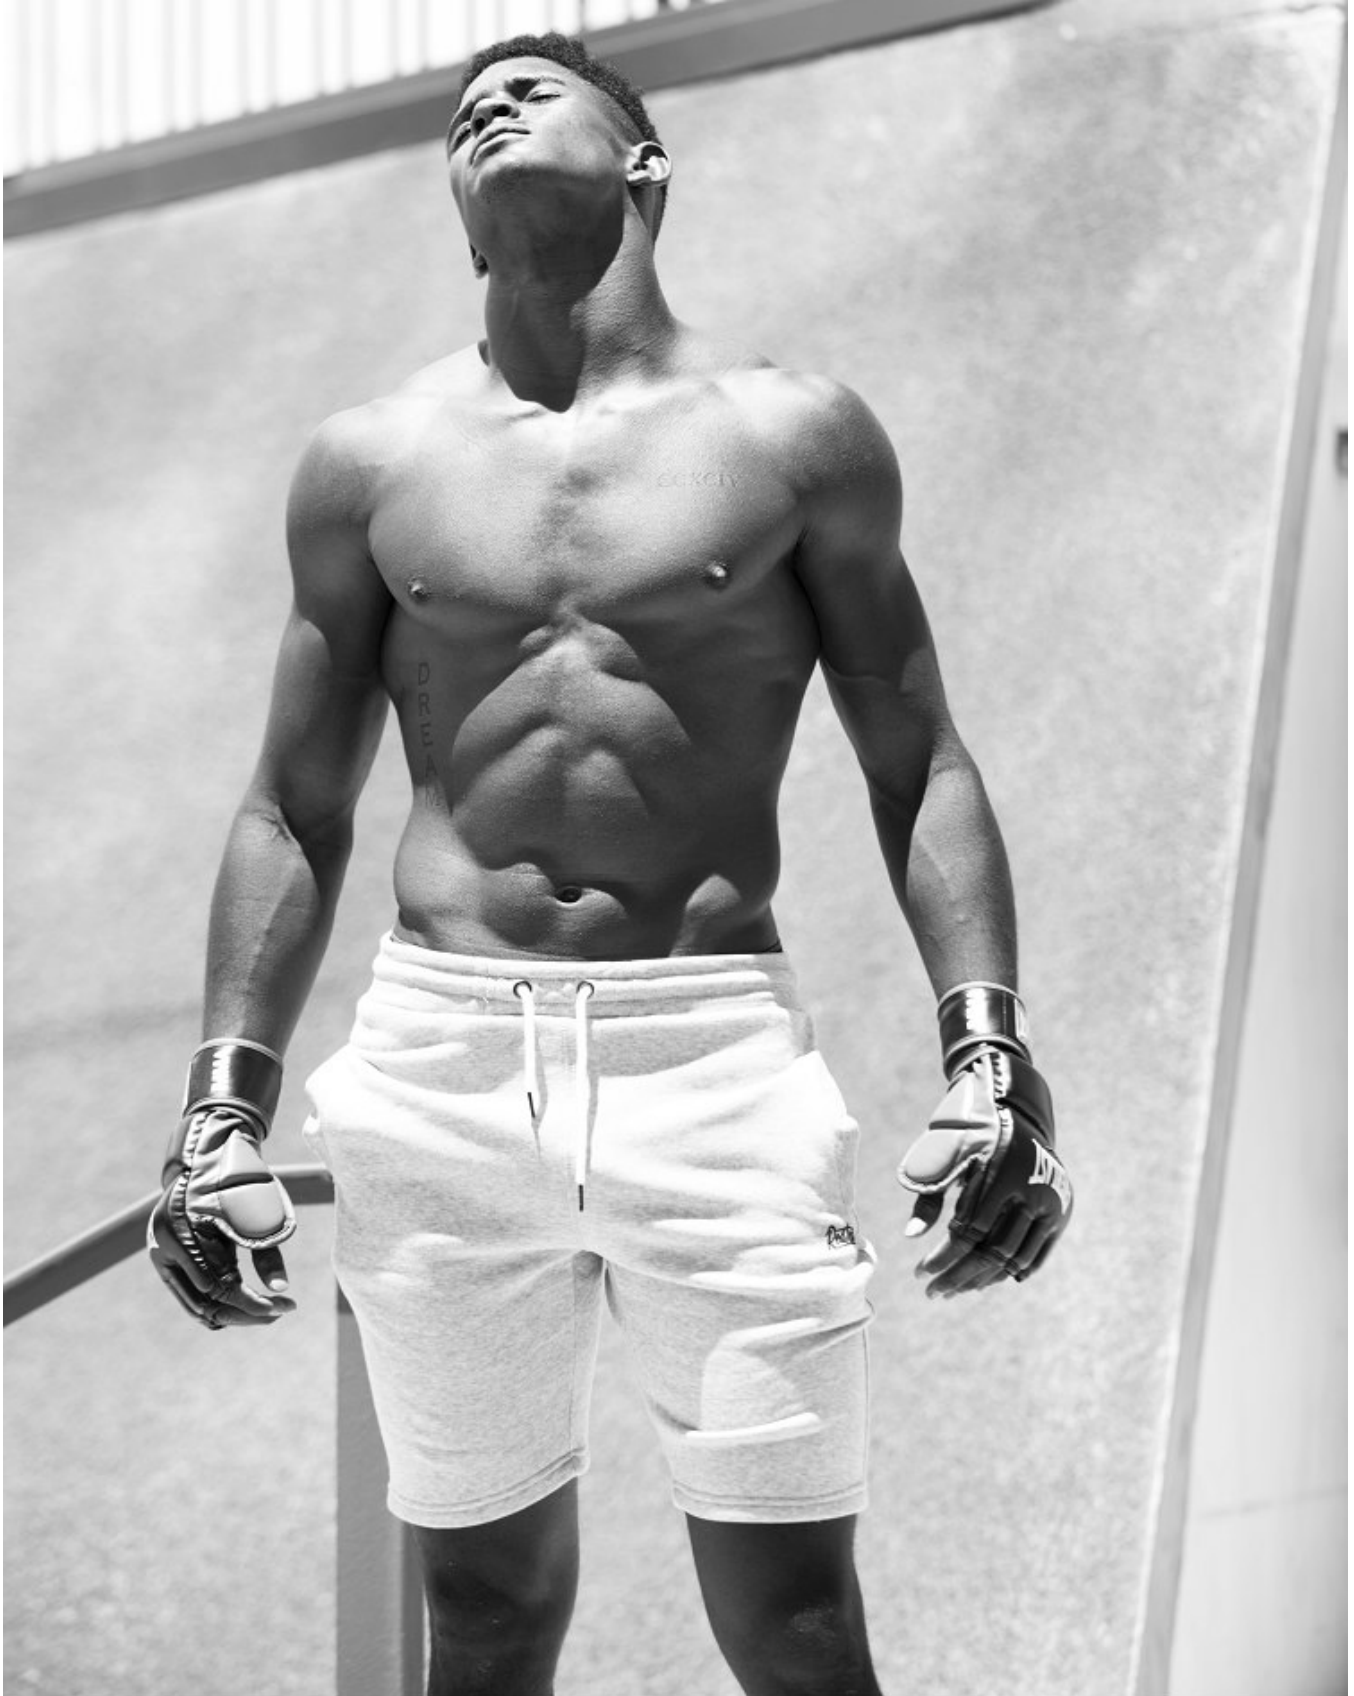

SACHA MNGOMESZULU

BOSS MODELS

CAPE TOWN

Height: 185cm Chest: 101cm Waist: 81cm Suit: 40 R Shoe: 9.5 UK Hair: Black Eyes: Brown