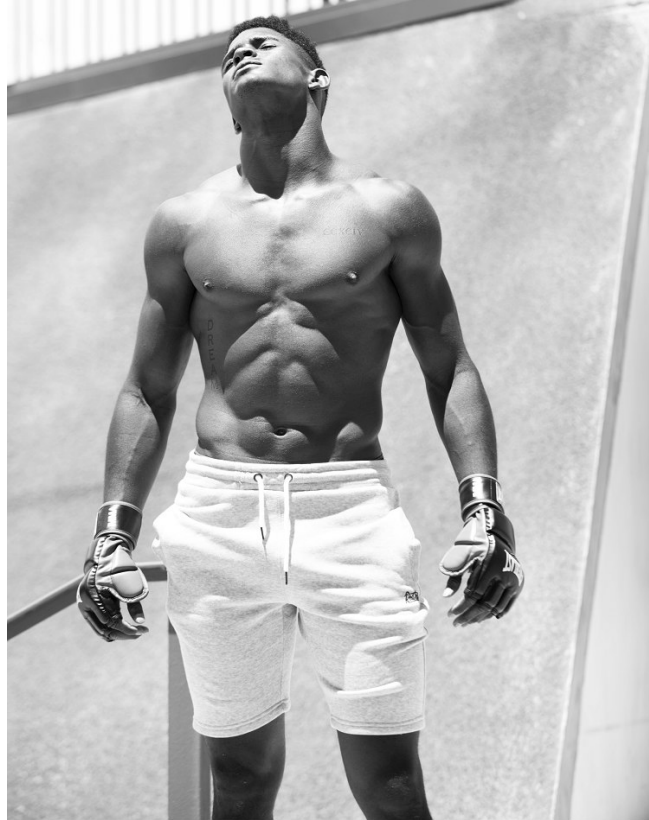

BOSS MODELS

CAPE TOWN

SACHA MNGOMESZULU

Height: 185cm Chest: 101cm Waist: 81cm Suit: 40 R Shoe: 9.5 UK Hair: Black Eyes: Brown

BOSS MODELS

CAPE TOWN

SACHA MNGOMESZULU

Height: 185cm Chest: 101cm Waist: 81cm Suit: 40 R Shoe: 9.5 UK Hair: Black Eyes: Brown