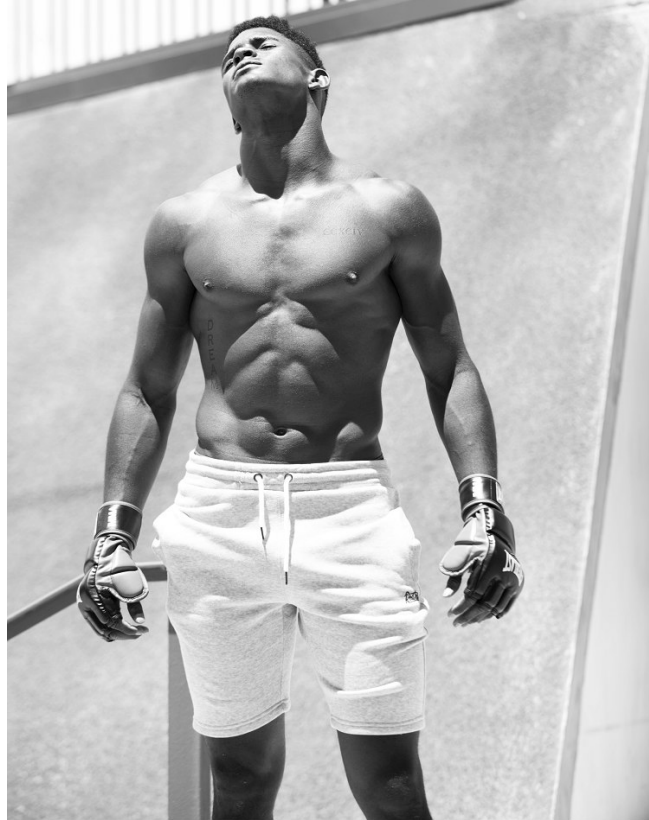

# BOSS MODELS

CAPE TOWN

SACHA MNGOMESZULU

Height: 185cm Chest: 101cm Waist: 81cm Suit: 40 R Shoe: 9.5 UK Hair: Black Eyes: Brown

# BOSS MODELS

CAPE TOWN