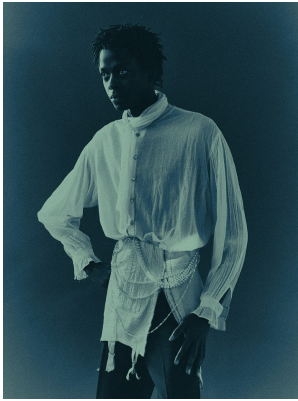

# BOSS MODELS

CAPE TOWN

KEILAN KILYOWA

Height: 191cm Chest: 84cm Waist: 70cm Suit: 34 L Shoe: 10.5 UK Hair: Black Eyes: Brown