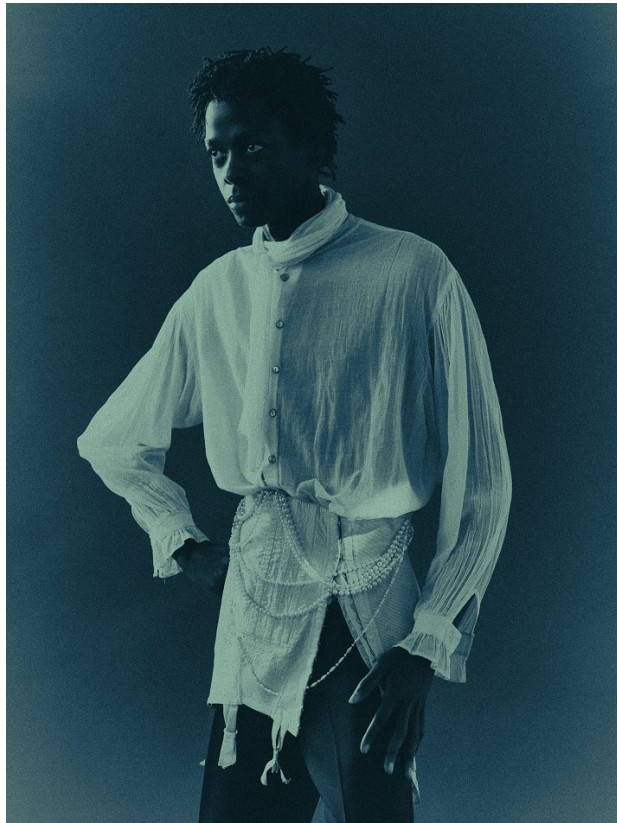

BOSS MODELS

CAPE TOWN

KEILAN KILYOWA

Height: 191cm Chest: 84cm Waist: 70cm Suit: 34 L Shoe: 10.5 UK Hair: Black Eyes: Brown

BOSS MODELS

CAPE TOWN

KEILAN KILYOWA

Height: 191cm Chest: 84cm Waist: 70cm Suit: 34 L Shoe: 10.5 UK Hair: Black Eyes: Brown

BOSS MODELS

CAPE TOWN

KEILAN KILYOWA

Height: 191cm Chest: 84cm Waist: 70cm Suit: 34 L Shoe: 10.5 UK Hair: Black Eyes: Brown