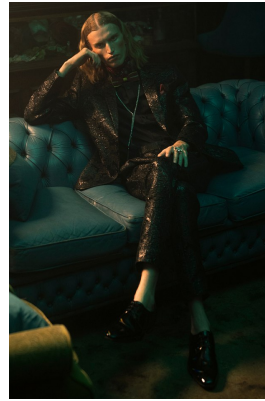

# BOSS MODELS

CAPE TOWN

## AMOURE BECKER

Height: 189cm Chest: 93cm Waist: 76cm Suit: 38 L Shoe: 10 UK Hair: Strawberry Blonde Eyes: Brown