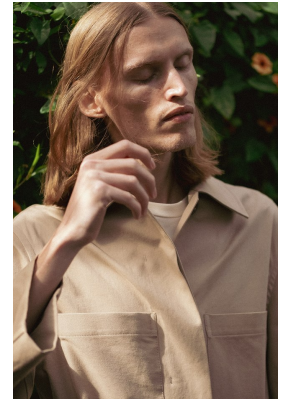

BOSS MODELS

CAPE TOWN

AMOURIE BECKER

Height: 189cm Chest: 93cm Waist: 76cm Suit: 38 L Shoe: 10 UK Hair: Strawberry Blonde Eyes: Brown

BOSS MODELS

CAPE TOWN

AMOURIE BECKER

Height: 189cm Chest: 93cm Waist: 76cm Suit: 38 L Shoe: 10 UK Hair: Strawberry Blonde Eyes: Brown