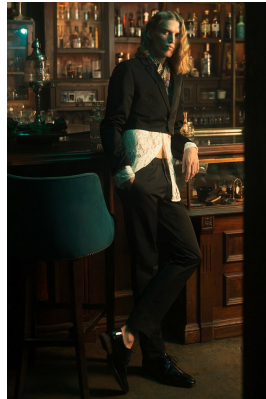

BOSS MODELS

CAPE TOWN

AMOURIE BECKER

Height: 189cm Chest: 93cm Waist: 76cm Suit: 38 L Shoe: 10 UK Hair: Strawberry Blonde Eyes: Brown

BOSS MODELS

CAPE TOWN

AMOURIE BECKER

Height: 189cm Chest: 93cm Waist: 76cm Suit: 38 L Shoe: 10 UK Hair: Strawberry Blonde Eyes: Brown