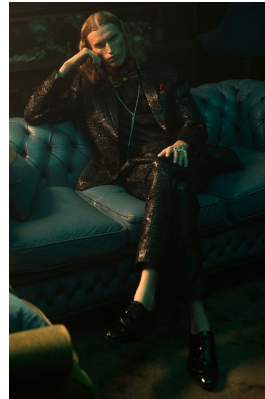

BOSS MODELS

CAPE TOWN

AMOURIE BECKER

Height: 189cm Chest: 93cm Waist: 76cm Suit: 38 L Shoe: 10 UK Hair: Strawberry Blonde Eyes: Brown

BOSS MODELS

CAPE TOWN

AMOURIE BECKER

Height: 189cm Chest: 93cm Waist: 76cm Suit: 38 L Shoe: 10 UK Hair: Strawberry Blonde Eyes: Brown