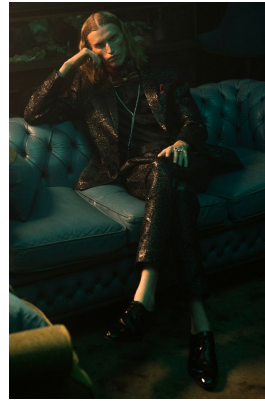

# BOSS MODELS

CAPE TOWN

## AMOURIE BECKER

Height: 189cm Chest: 93cm Waist: 76cm Suit: 38 L Shoe: 10 UK Hair: Strawberry Blonde Eyes: Brown