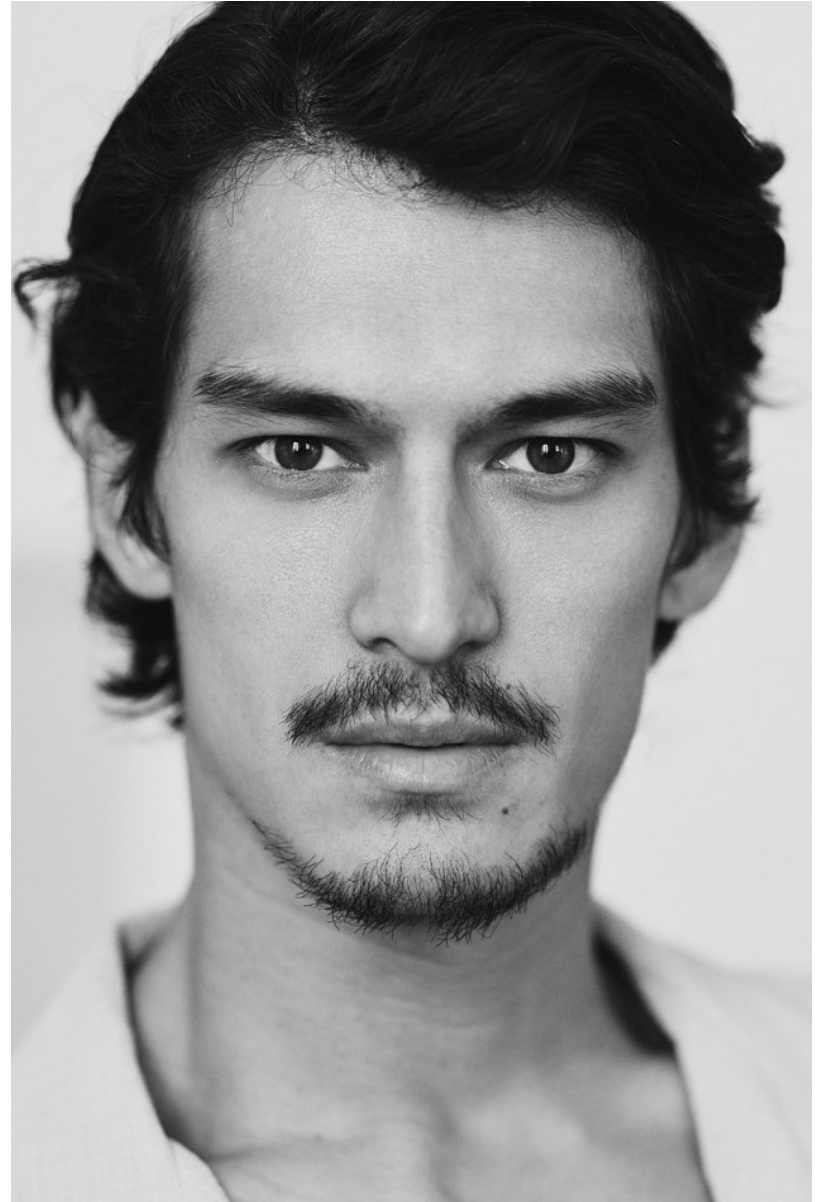

BOSS MODELS

CAPE TOWN

REMI BUN

Height: 181cm Chest: 96cm Waist: 79cm Suit: 38 R Shoe: 8.5 UK Hair: Black Eyes: Brown