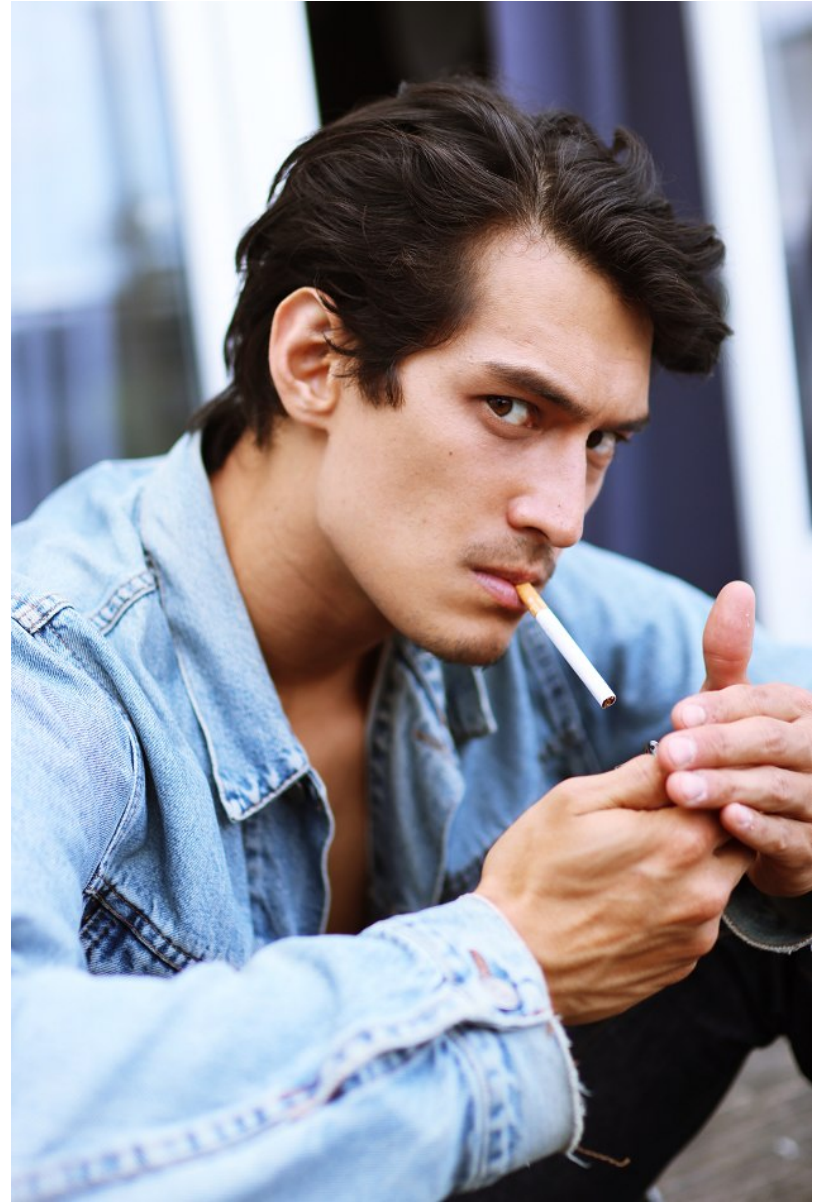

BOSS MODELS

CAPE TOWN

REMI BUN

Height: 181cm Chest: 96cm Waist: 79cm Suit: 38 R Shoe: 8.5 UK Hair: Black Eyes: Brown