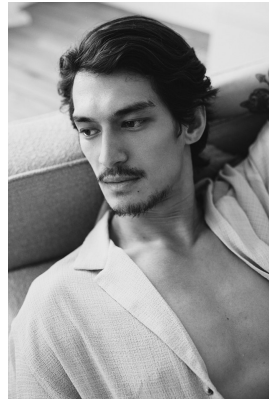

# BOSS MODELS

CAPE TOWN

Remi  
by Karen Mortenson

## REMI BUN

Height: 181cm Chest: 96cm Waist: 79cm Suit: 38 R Shoe: 8.5 UK Hair: Black Eyes: Brown

# BOSS MODELS

CAPE TOWN