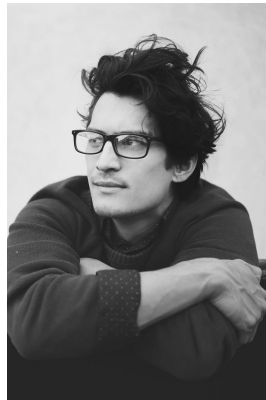

BOSS MODELS

CAPE TOWN

Remi
by Karen Mortenson

REMI BUN

Height: 181cm Chest: 96cm Waist: 79cm Suit: 38 R Shoe: 8.5 UK Hair: Black Eyes: Brown

BOSS MODELS

CAPE TOWN

REMI BUN

Height: 181cm Chest: 96cm Waist: 79cm Suit: 38 R Shoe: 8.5 UK Hair: Black Eyes: Brown

BOSS MODELS

CAPE TOWN

REMI BUN

Height: 181cm Chest: 96cm Waist: 79cm Suit: 38 R Shoe: 8.5 UK Hair: Black Eyes: Brown