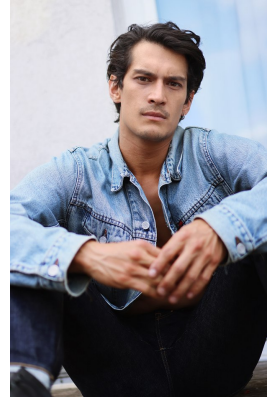

BOSS MODELS

CAPE TOWN

Remi
by Karen Mortenson

REMI BUN

Height: 181cm Chest: 96cm Waist: 79cm Suit: 38 R Shoe: 8.5 UK Hair: Black Eyes: Brown

BOSS MODELS

CAPE TOWN

REMI BUN

Height: 181cm Chest: 96cm Waist: 79cm Suit: 38 R Shoe: 8.5 UK Hair: Black Eyes: Brown

BOSS MODELS

CAPE TOWN

REMI BUN

Height: 181cm Chest: 96cm Waist: 79cm Suit: 38 R Shoe: 8.5 UK Hair: Black Eyes: Brown