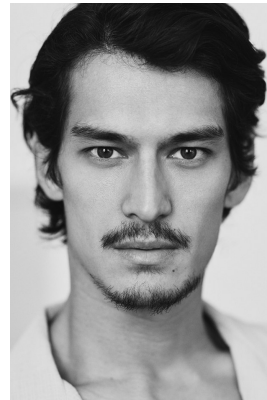

BOSS MODELS

CAPE TOWN

Remi
by Karen Mortenson

REMI BUN

Height: 181cm Chest: 96cm Waist: 79cm Suit: 38 R Shoe: 8.5 UK Hair: Black Eyes: Brown

BOSS MODELS

CAPE TOWN

REMI BUN

Height: 181cm Chest: 96cm Waist: 79cm Suit: 38 R Shoe: 8.5 UK Hair: Black Eyes: Brown

BOSS MODELS

CAPE TOWN

REMI BUN

Height: 181cm Chest: 96cm Waist: 79cm Suit: 38 R Shoe: 8.5 UK Hair: Black Eyes: Brown