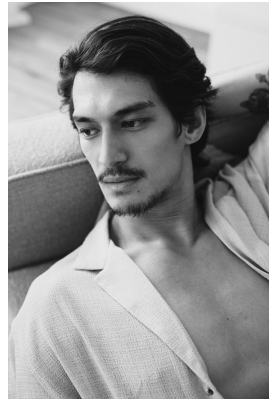

# BOSS MODELS

CAPE TOWN

Remi  
by Karen Mortenson

## REMI BUN

Height: 181cm Chest: 96cm Waist: 79cm Suit: 38 R Shoe: 8.5 UK Hair: Black Eyes: Brown

# BOSS MODELS

CAPE TOWN