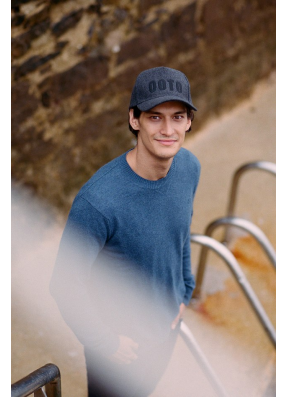

BOSS MODELS

CAPE TOWN

Remi
by Karen Mortenson

REMI BUN

Height: 181cm Chest: 96cm Waist: 79cm Suit: 38 R Shoe: 8.5 UK Hair: Black Eyes: Brown

BOSS MODELS

CAPE TOWN

REMI BUN

Height: 181cm Chest: 96cm Waist: 79cm Suit: 38 R Shoe: 8.5 UK Hair: Black Eyes: Brown

BOSS MODELS

CAPE TOWN

REMI BUN

Height: 181cm Chest: 96cm Waist: 79cm Suit: 38 R Shoe: 8.5 UK Hair: Black Eyes: Brown