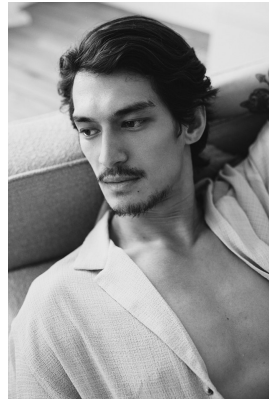

BOSS MODELS

CAPE TOWN

Remi
by Karen Mortenson

REMI BUN

Height: 181cm Chest: 96cm Waist: 79cm Suit: 38 R Shoe: 8.5 UK Hair: Black Eyes: Brown

BOSS MODELS

CAPE TOWN

REMI BUN

Height: 181cm Chest: 96cm Waist: 79cm Suit: 38 R Shoe: 8.5 UK Hair: Black Eyes: Brown

BOSS MODELS

CAPE TOWN

REMI BUN

Height: 181cm Chest: 96cm Waist: 79cm Suit: 38 R Shoe: 8.5 UK Hair: Black Eyes: Brown