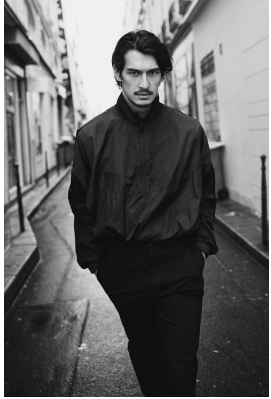

BOSS MODELS

CAPE TOWN

Remi
by Karen Mortenson

REMI BUN

Height: 181cm Chest: 96cm Waist: 79cm Suit: 38 R Shoe: 8.5 UK Hair: Black Eyes: Brown

BOSS MODELS

CAPE TOWN

REMI BUN

Height: 181cm Chest: 96cm Waist: 79cm Suit: 38 R Shoe: 8.5 UK Hair: Black Eyes: Brown

BOSS MODELS

CAPE TOWN

REMI BUN

Height: 181cm Chest: 96cm Waist: 79cm Suit: 38 R Shoe: 8.5 UK Hair: Black Eyes: Brown