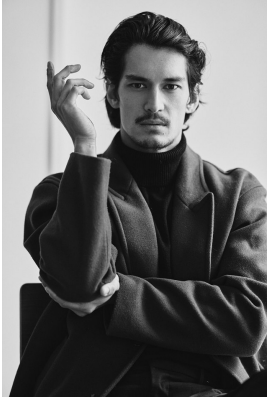

BOSS MODELS

CAPE TOWN

Remi
by Karen Mortenson

REMI BUN

Height: 181cm Chest: 96cm Waist: 79cm Suit: 38 R Shoe: 8.5 UK Hair: Black Eyes: Brown

BOSS MODELS

CAPE TOWN

REMI BUN

Height: 181cm Chest: 96cm Waist: 79cm Suit: 38 R Shoe: 8.5 UK Hair: Black Eyes: Brown

BOSS MODELS

CAPE TOWN

REMI BUN

Height: 181cm Chest: 96cm Waist: 79cm Suit: 38 R Shoe: 8.5 UK Hair: Black Eyes: Brown