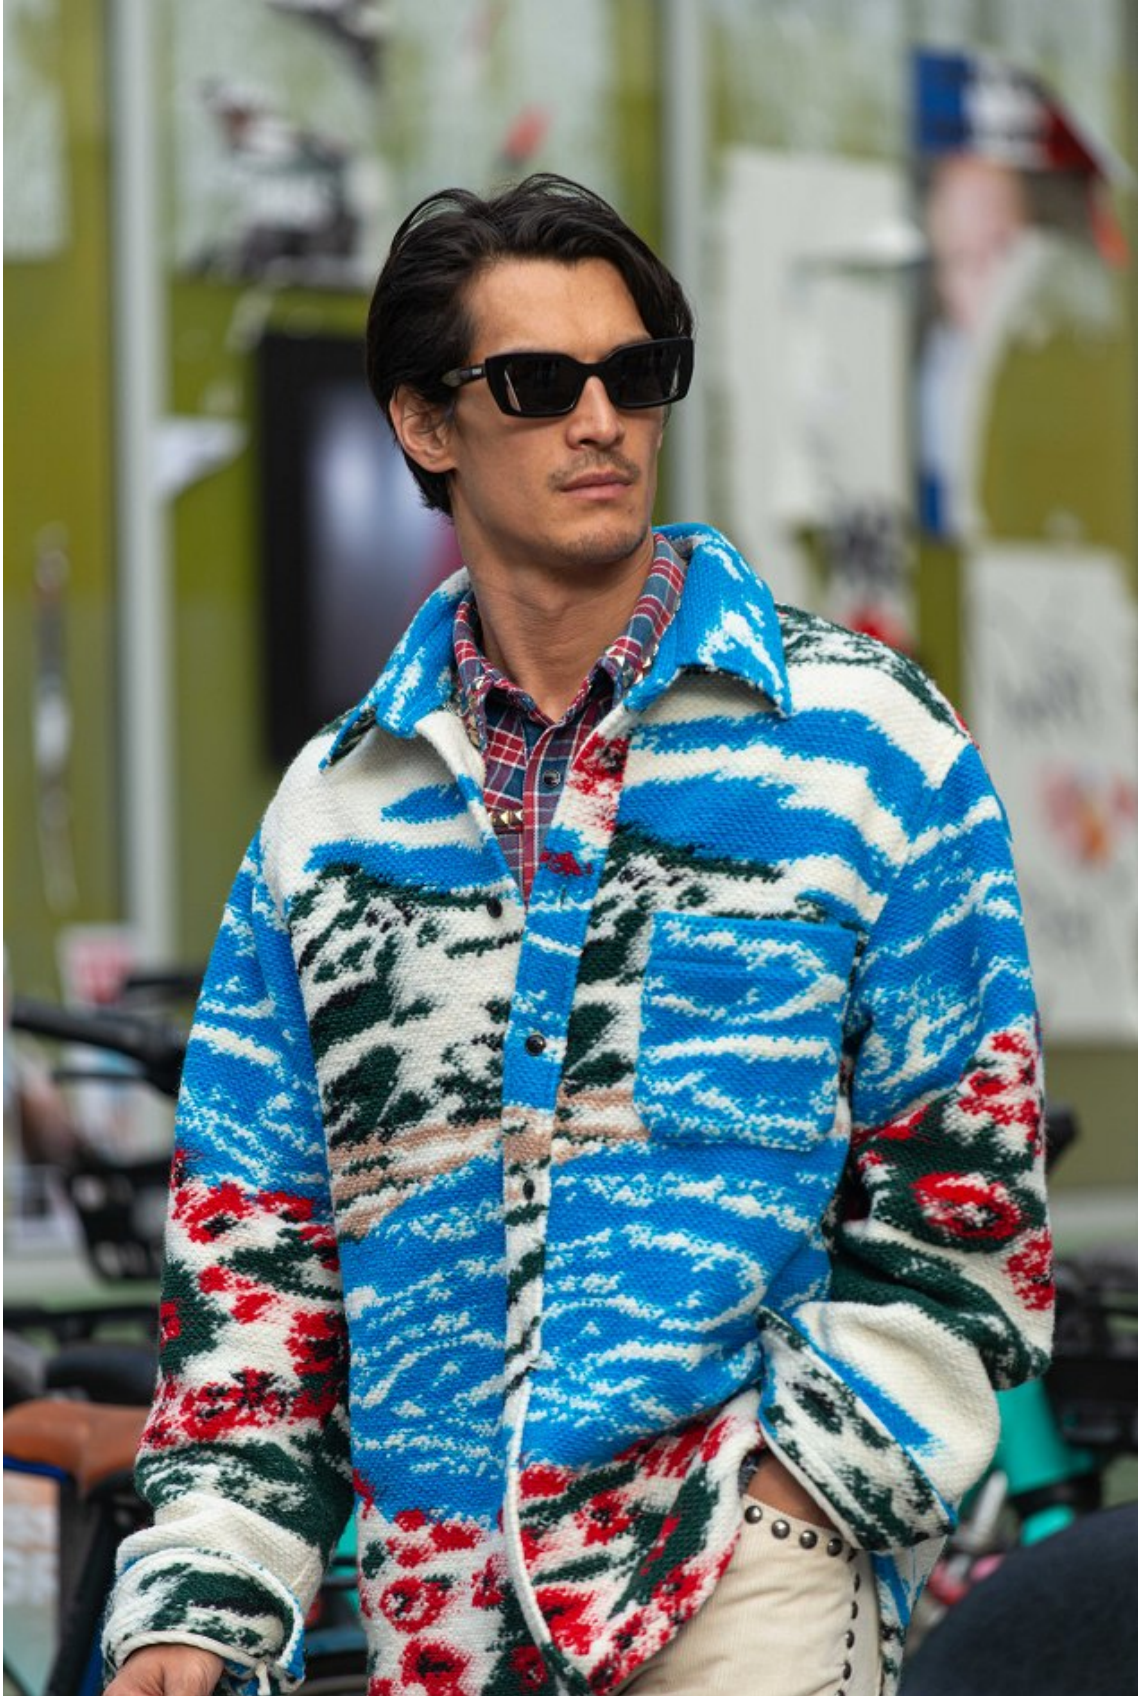

REMI BUN

BOSS MODELS

CAPE TOWN

REMI BUN

Height: 181cm Chest: 96cm Waist: 79cm Suit: 38 R Shoe: 8.5 UK Hair: Black Eyes: Brown