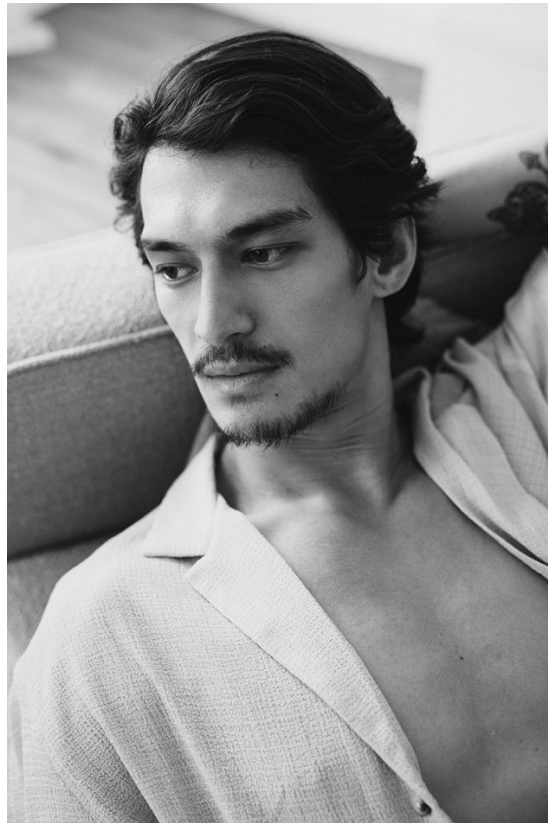

BOSS MODELS

CAPE TOWN

REMI BUN

Height: 181cm Chest: 96cm Waist: 79cm Suit: 38 R Shoe: 8.5 UK Hair: Black Eyes: Brown