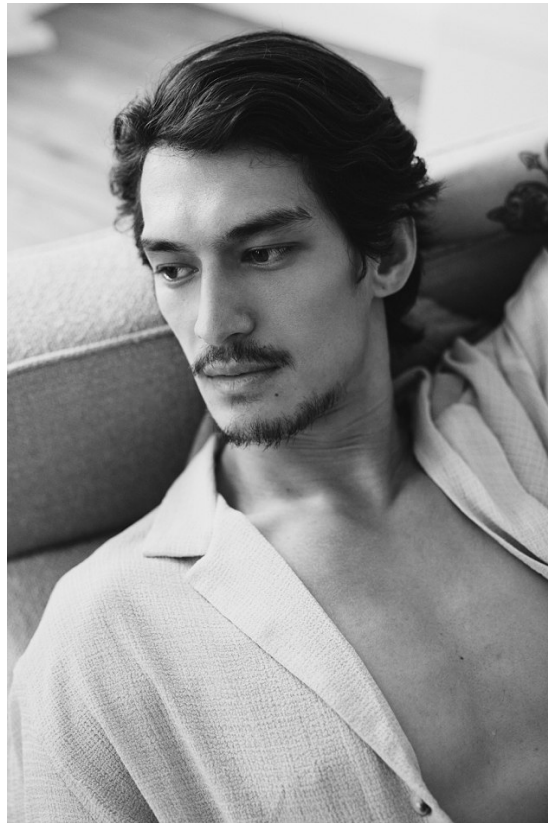

BOSS MODELS

CAPE TOWN

REMI BUN

Height: 181cm Chest: 96cm Waist: 79cm Suit: 38 R Shoe: 8.5 UK Hair: Black Eyes: Brown

BOSS MODELS

CAPE TOWN

REMI BUN

Height: 181cm Chest: 96cm Waist: 79cm Suit: 38 R Shoe: 8.5 UK Hair: Black Eyes: Brown

BOSS MODELS

CAPE TOWN

Remi
by Karen Mortenson

REMI BUN

Height: 181cm Chest: 96cm Waist: 79cm Suit: 38 R Shoe: 8.5 UK Hair: Black Eyes: Brown

BOSS MODELS

CAPE TOWN

REMI BUN