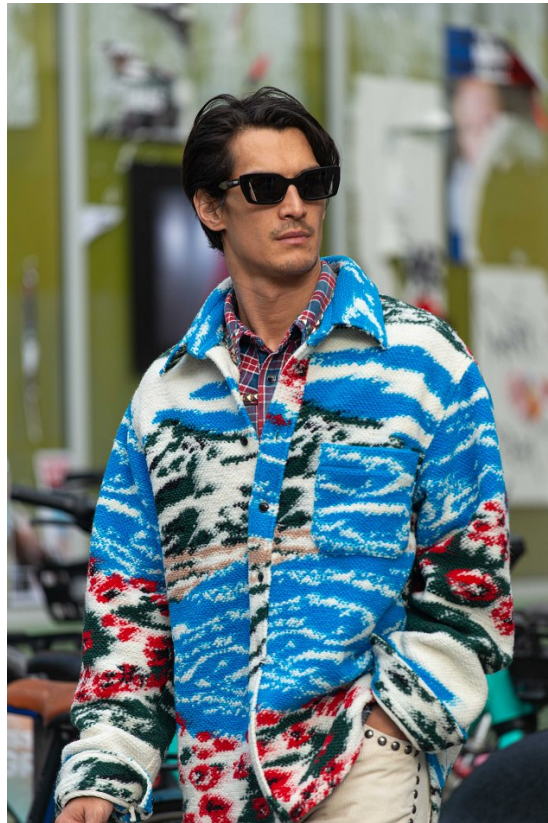

BOSS MODELS

CAPE TOWN

REMI BUN

Height: 181cm Chest: 96cm Waist: 79cm Suit: 38 R Shoe: 8.5 UK Hair: Black Eyes: Brown

BOSS MODELS

CAPE TOWN

REMI BUN

Height: 181cm Chest: 96cm Waist: 79cm Suit: 38 R Shoe: 8.5 UK Hair: Black Eyes: Brown