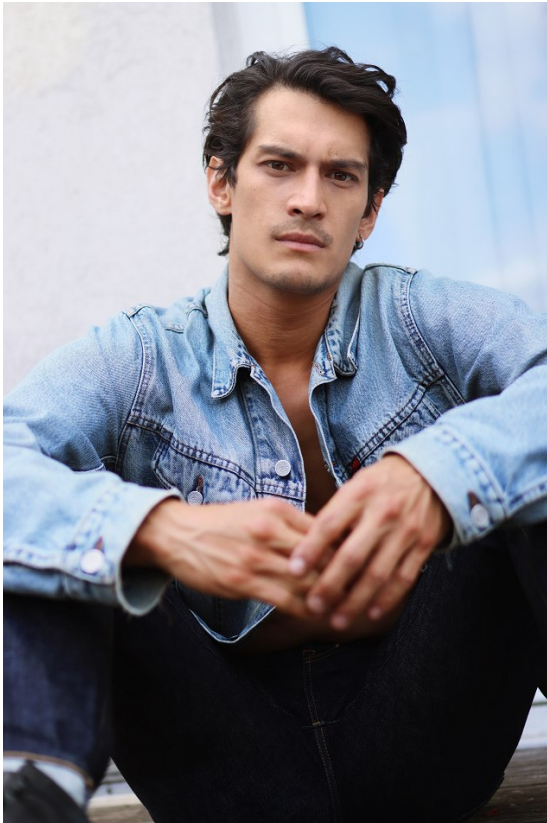

BOSS MODELS

CAPE TOWN

REMI BUN

Height: 181cm Chest: 96cm Waist: 79cm Suit: 38 R Shoe: 8.5 UK Hair: Black Eyes: Brown